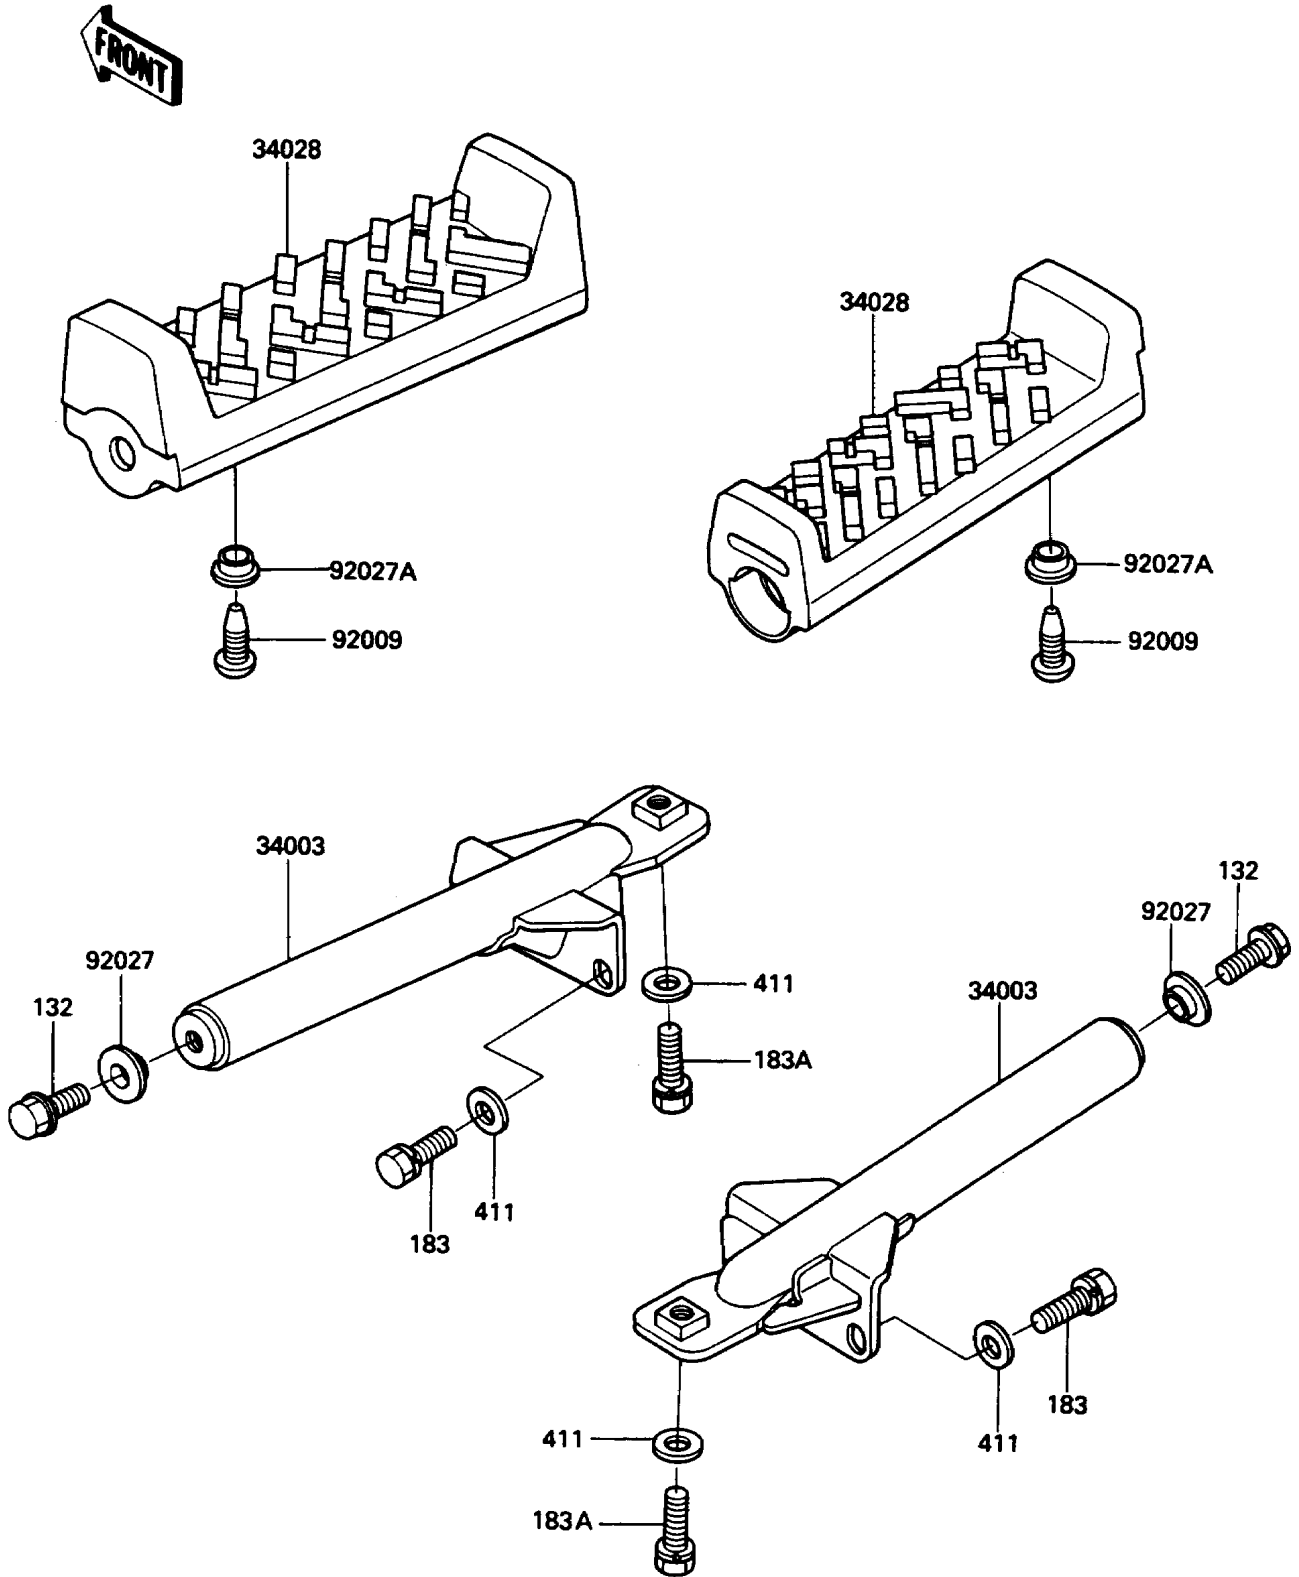

1988 Bayou 185 PARTS DIAGRAM

Footrests

F2160-0134

1988 Bayou 185 PARTS LIST

Footrests

ITEM NAME	PART NUMBER	QUANTITY
HOLDER-STEP (Ref # 34003)	34003-1232	1
STEP (Ref # 34028)	34028-1156	1
SCREW (Ref # 92009)	92009-1166	1
COLLAR,L=5.6 (Ref # 92027)	92027-1909	1
COLLAR,L=5 (Ref # 92027A)	92027-4020	1
BOLT-FLANGED-SMALL,8X16 (Ref # 132)	132J0816	1
BOLT-UPSET-WS-SMALL,8X20 (Ref # 183)	183J0820	1
BOLT-UPSET-WS-SMALL (Ref # 183A)	183J0825	1
WASHER-PLAIN,8MM,BLACK (Ref # 411)	411F0800	1