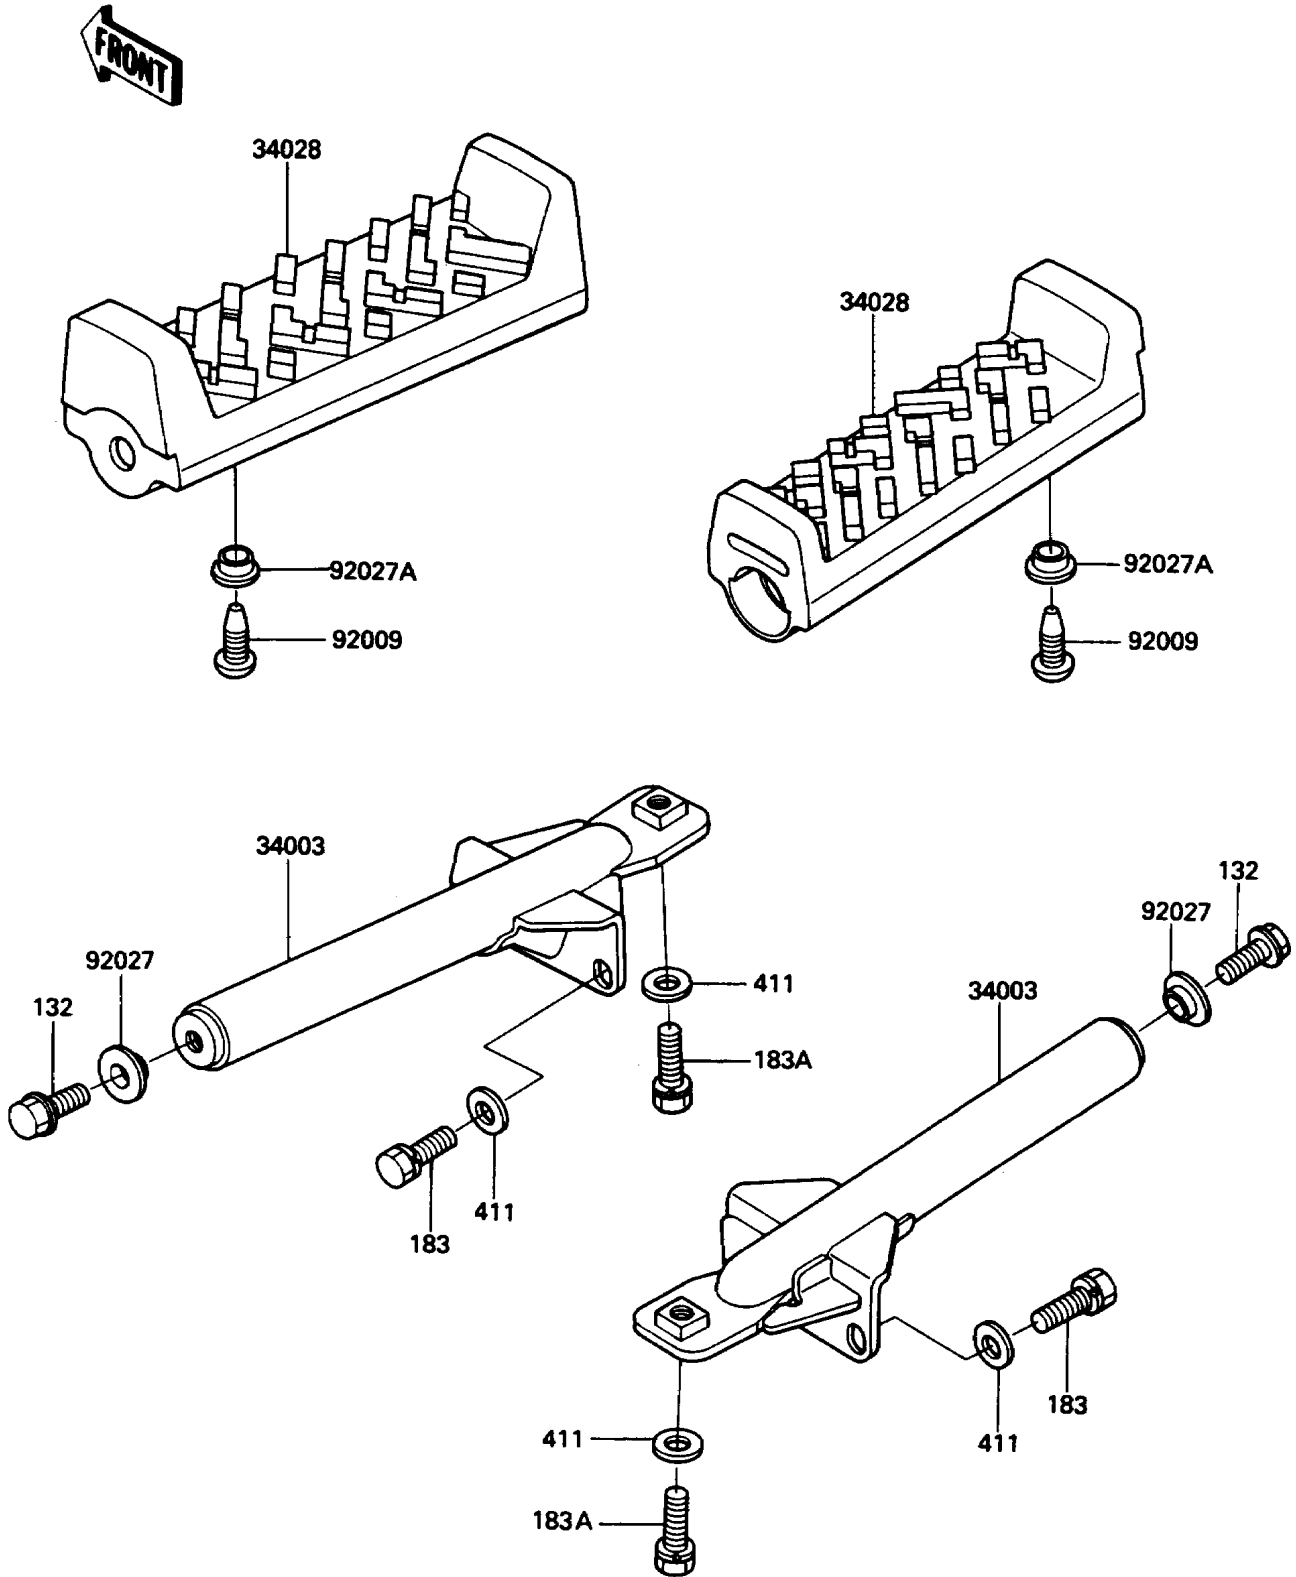

1987 Bayou 185 PARTS DIAGRAM

Footrests

F2160-0134

1987 Bayou 185 PARTS LIST

Footrests

ITEM NAME	PART NUMBER	QUANTITY
HOLDER-STEP (Ref # 34003)	34003-1232	1
STEP (Ref # 34028)	34028-1156	1
SCREW (Ref # 92009)	92009-1166	1
COLLAR,L=5.6 (Ref # 92027)	92027-1909	1
COLLAR,L=5 (Ref # 92027A)	92027-4020	1
BOLT-FLANGED-SMALL,8X16 (Ref # 132)	132J0816	1
BOLT-UPSET-WS-SMALL,8X20 (Ref # 183)	183J0820	1
BOLT-UPSET-WS-SMALL (Ref # 183A)	183J0825	1
WASHER-PLAIN,8MM,BLACK (Ref # 411)	411F0800	1