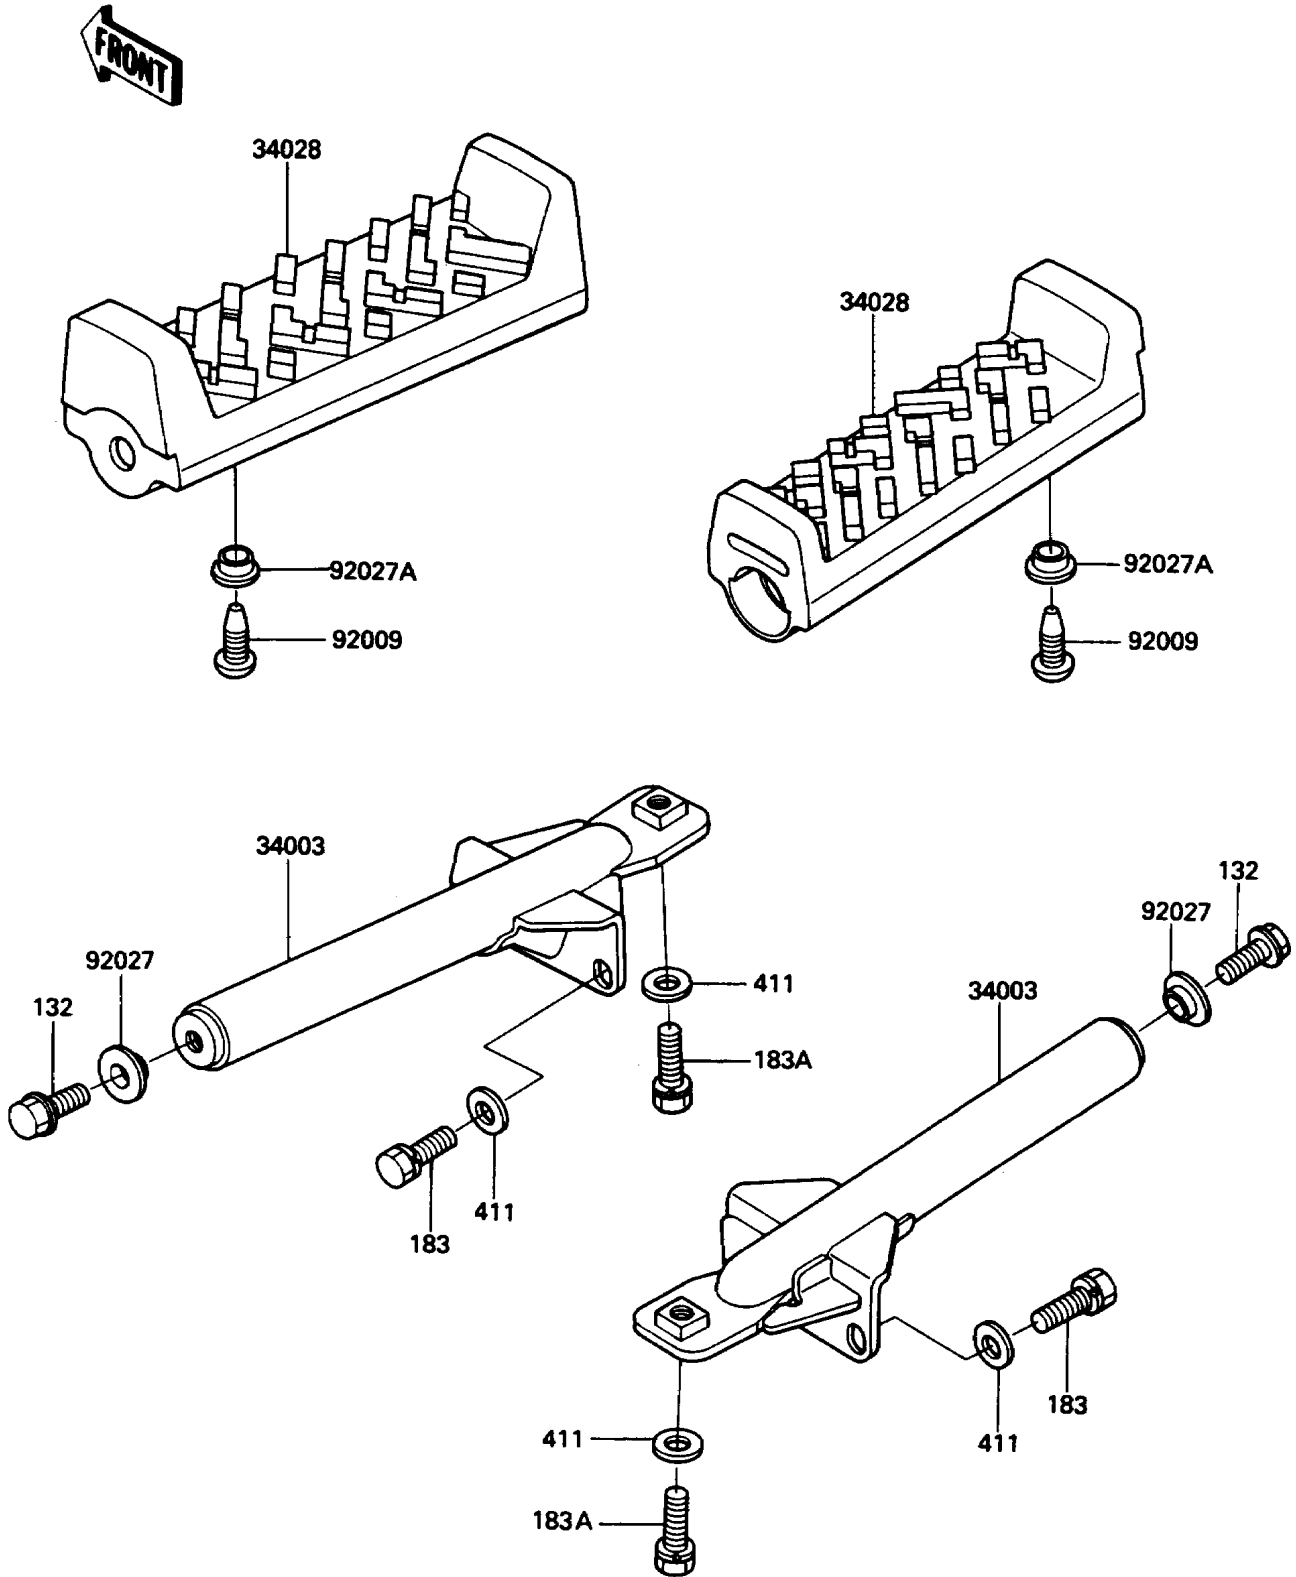

1986 Bayou 185 PARTS DIAGRAM

Footrests

F2160-0134

1986 Bayou 185 PARTS LIST

Footrests

ITEM NAME	PART NUMBER	QUANTITY
HOLDER-STEP (Ref # 34003)	34003-1232	2
STEP (Ref # 34028)	34028-1156	2
SCREW (Ref # 92009)	92009-1166	4
COLLAR,L=5.6 (Ref # 92027)	92027-1909	2
COLLAR,L=5 (Ref # 92027A)	92027-4020	4
BOLT-FLANGED-SMALL,8X16 (Ref # 132)	132J0816	2
BOLT-UPSET-WS-SMALL,8X20 (Ref # 183)	183J0820	4
BOLT-UPSET-WS-SMALL (Ref # 183A)	183J0825	2
WASHER-PLAIN,8MM,BLACK (Ref # 411)	411F0800	6