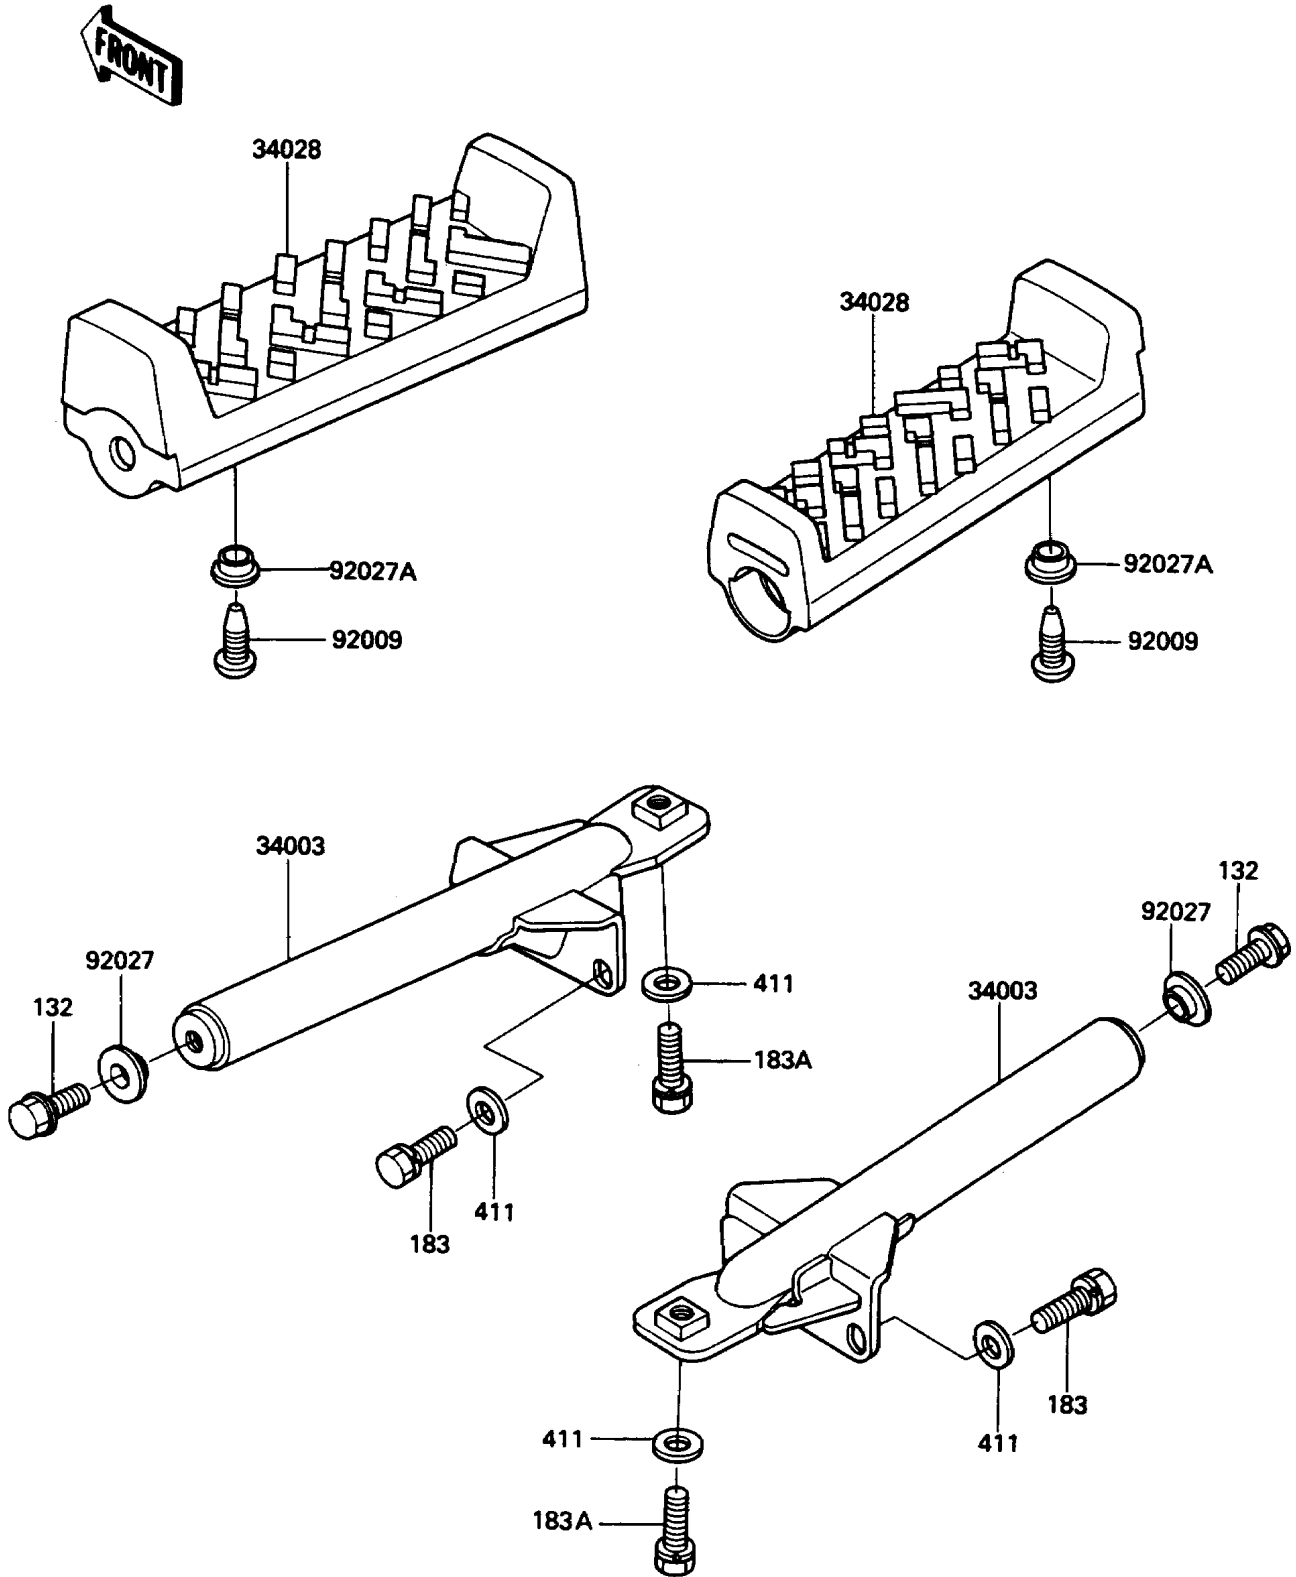

# 1986 Bayou 185 PARTS DIAGRAM

Footrests

F2160-0134

# 1986 Bayou 185 PARTS LIST

## Footrests

ITEM NAME	PART NUMBER	QUANTITY
HOLDER-STEP (Ref # 34003)	34003-1232	2
STEP (Ref # 34028)	34028-1156	2
SCREW (Ref # 92009)	92009-1166	4
COLLAR,L=5.6 (Ref # 92027)	92027-1909	2
COLLAR,L=5 (Ref # 92027A)	92027-4020	4
BOLT-FLANGED-SMALL,8X16 (Ref # 132)	132J0816	2
BOLT-UPSET-WS-SMALL,8X20 (Ref # 183)	183J0820	4
BOLT-UPSET-WS-SMALL (Ref # 183A)	183J0825	2
WASHER-PLAIN,8MM,BLACK (Ref # 411)	411F0800	6