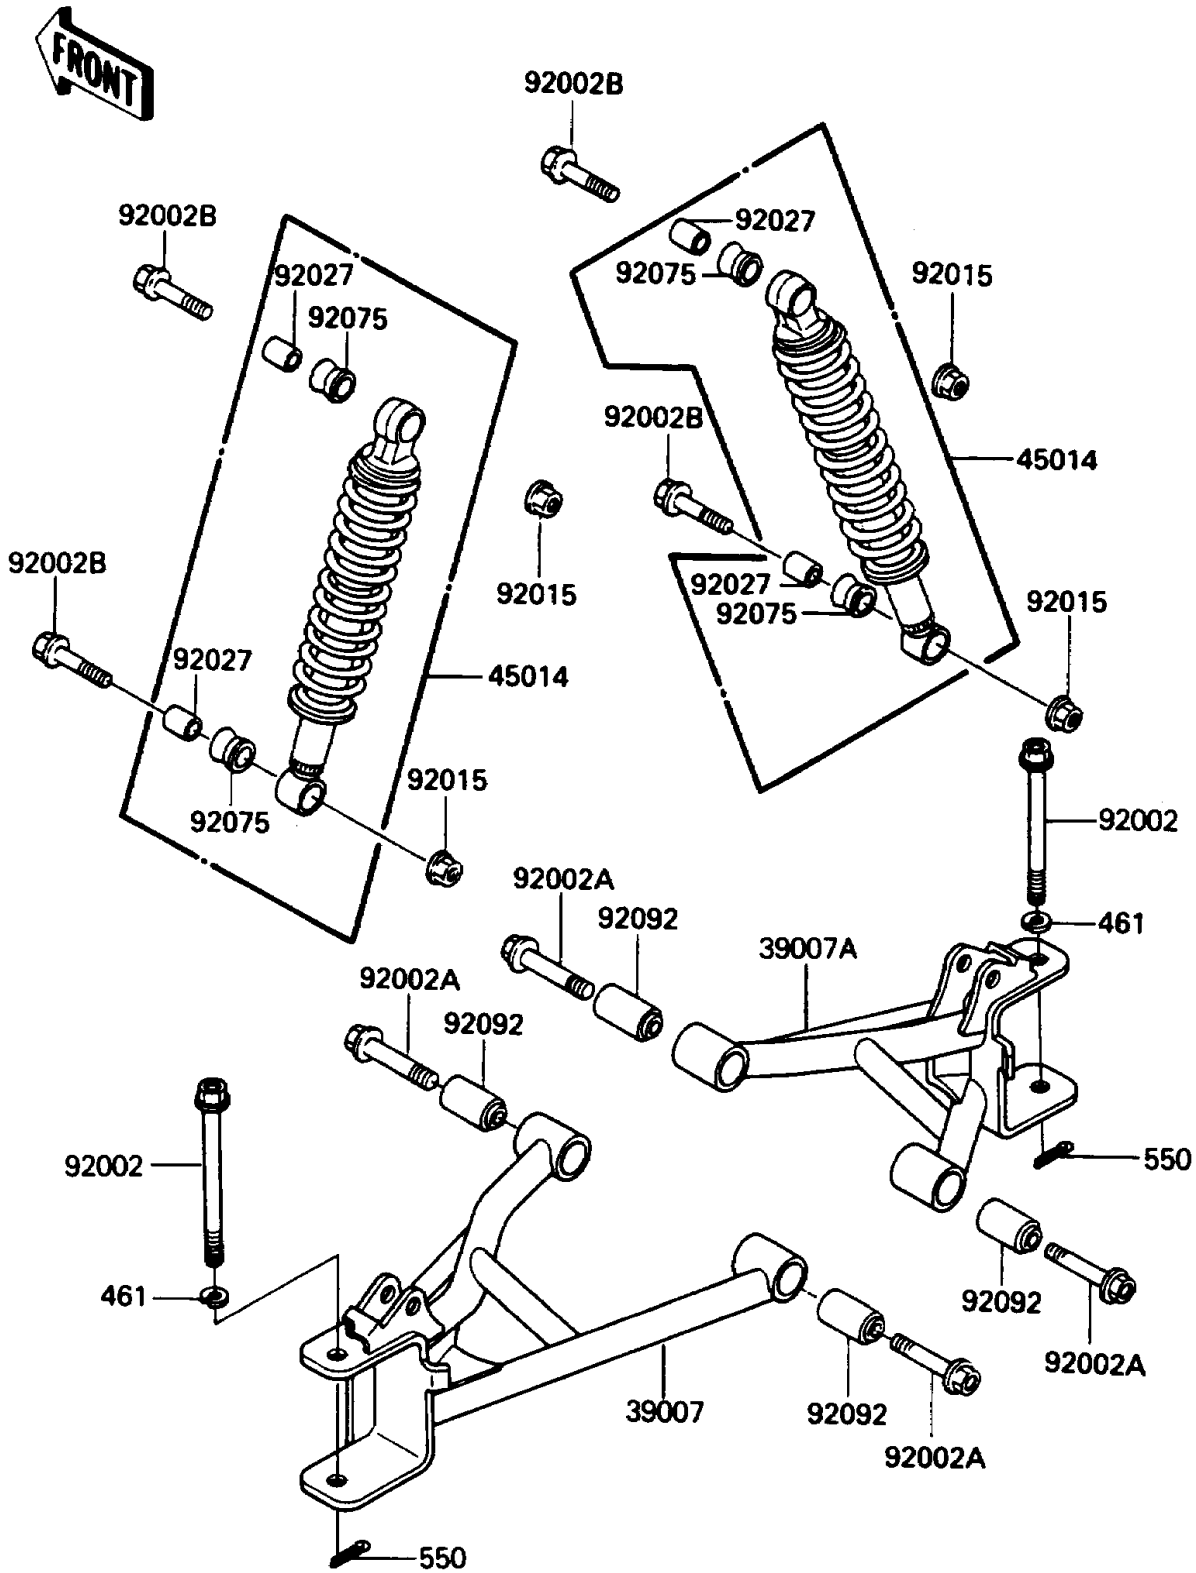

1988 Bayou 185 PARTS DIAGRAM

Suspension/Shock Absorber

F2151-0009

1988 Bayou 185 PARTS LIST

Suspension/Shock Absorber

ITEM NAME	PART NUMBER	QUANTITY
ARM-SUSP,LH (Ref # 39007)	39007-1095	1
ARM-SUSP,RH (Ref # 39007A)	39007-1096	1
SHOCKABSORBER,FR (Ref # 45014)	45014-1293	1
BOLT,FLANGED,10X130 (Ref # 92002)	92002-1376	1
BOLT,FLANGED,12X60 (Ref # 92002A)	92002-1456	1
BOLT,FLANGED,10X42 (Ref # 92002B)	92002-1545	1
NUT,LOCK,10MM (Ref # 92015)	92015-1597	1
COLLAR,SHOCKABSORBER (Ref # 92027)	92027-4024	1
DAMPER,SHOCKABSORBER (Ref # 92075)	92075-4030	1
BUSHING-RUBBER (Ref # 92092)	92092-005	1
WASHER-SPRING,10MM (Ref # 461)	461F1000	1
PIN-COTTER,2.0X18 (Ref # 550)	550D2018	1