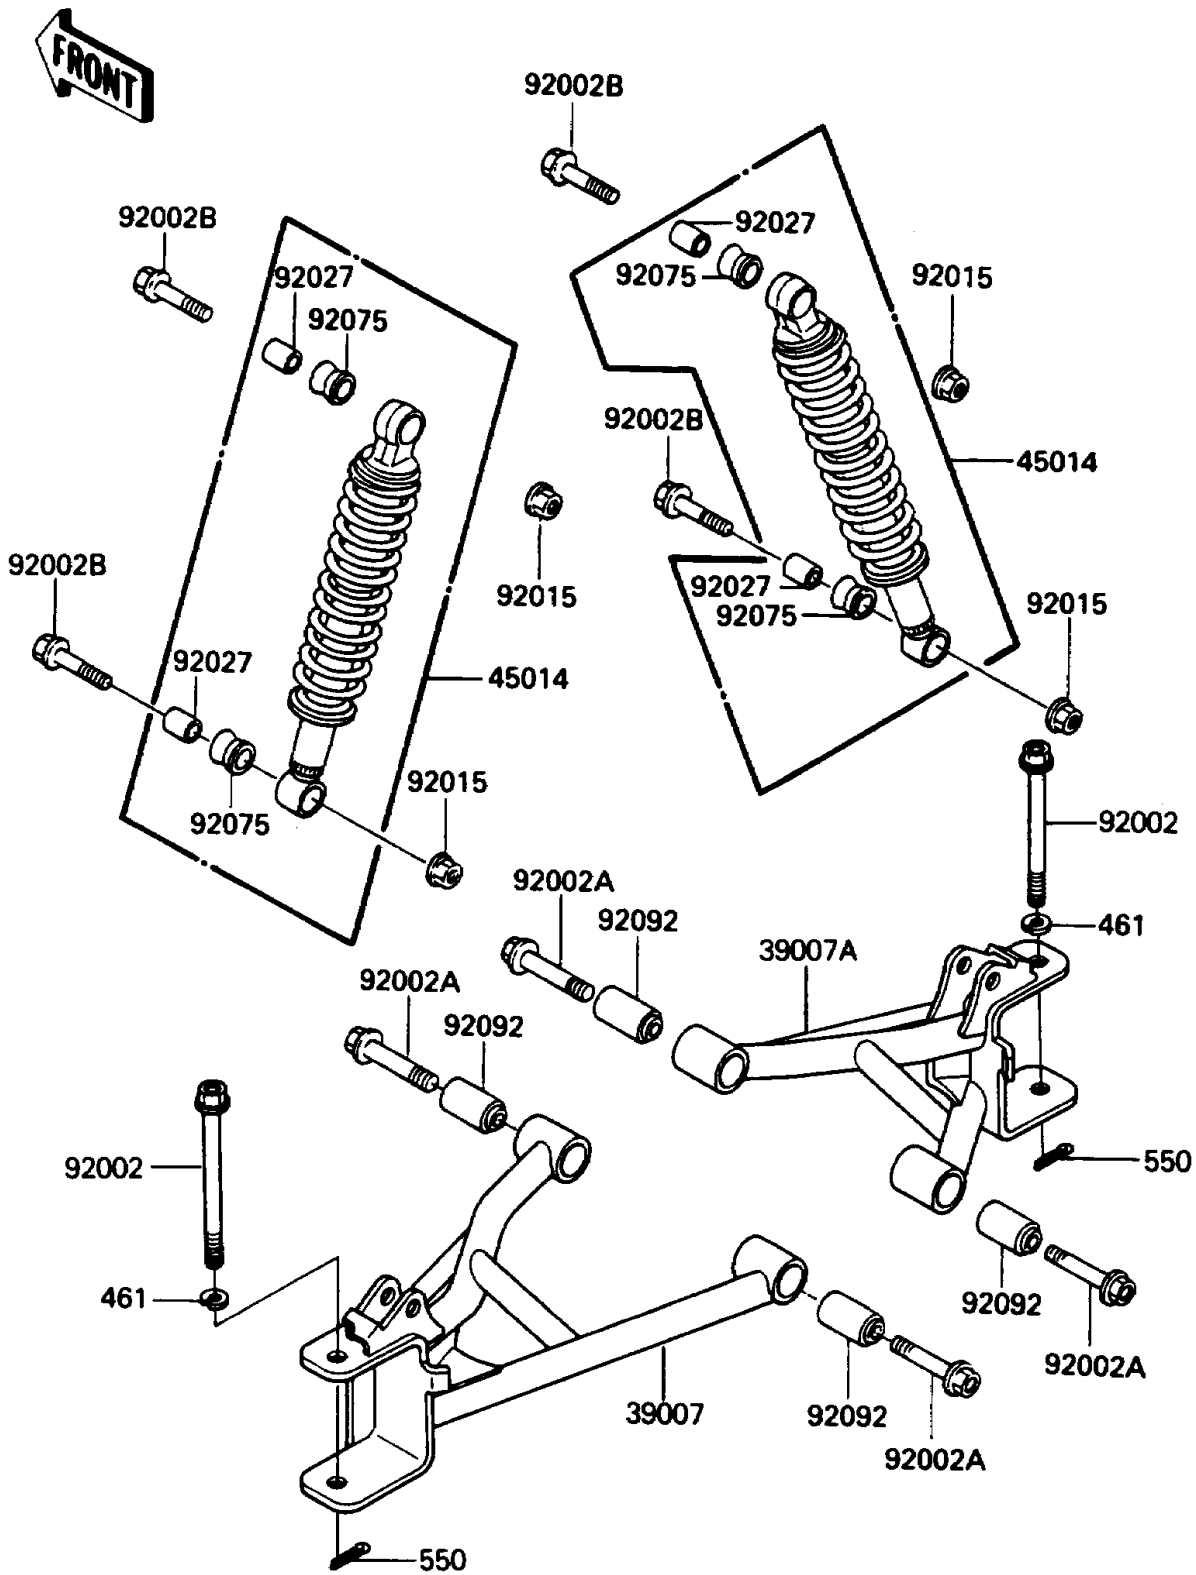

1987 Bayou 185 PARTS DIAGRAM

Suspension/Shock Absorber

F2151-0009

1987 Bayou 185 PARTS LIST

Suspension/Shock Absorber

ITEM NAME	PART NUMBER	QUANTITY
ARM-SUSP,LH (Ref # 39007)	39007-1095	1
ARM-SUSP,RH (Ref # 39007A)	39007-1096	1
SHOCKABSORBER,FR (Ref # 45014)	45014-1293	1
BOLT,FLANGED,10X130 (Ref # 92002)	92002-1376	1
BOLT,FLANGED,12X60 (Ref # 92002A)	92002-1456	1
BOLT,FLANGED,10X42 (Ref # 92002B)	92002-1545	1
NUT,LOCK,10MM (Ref # 92015)	92015-1597	1
COLLAR,SHOCKABSORBER (Ref # 92027)	92027-4024	1
DAMPER,SHOCKABSORBER (Ref # 92075)	92075-4030	1
BUSHING-RUBBER (Ref # 92092)	92092-005	1
WASHER-SPRING,10MM (Ref # 461)	461F1000	1
PIN-COTTER,2.0X18 (Ref # 550)	550D2018	1