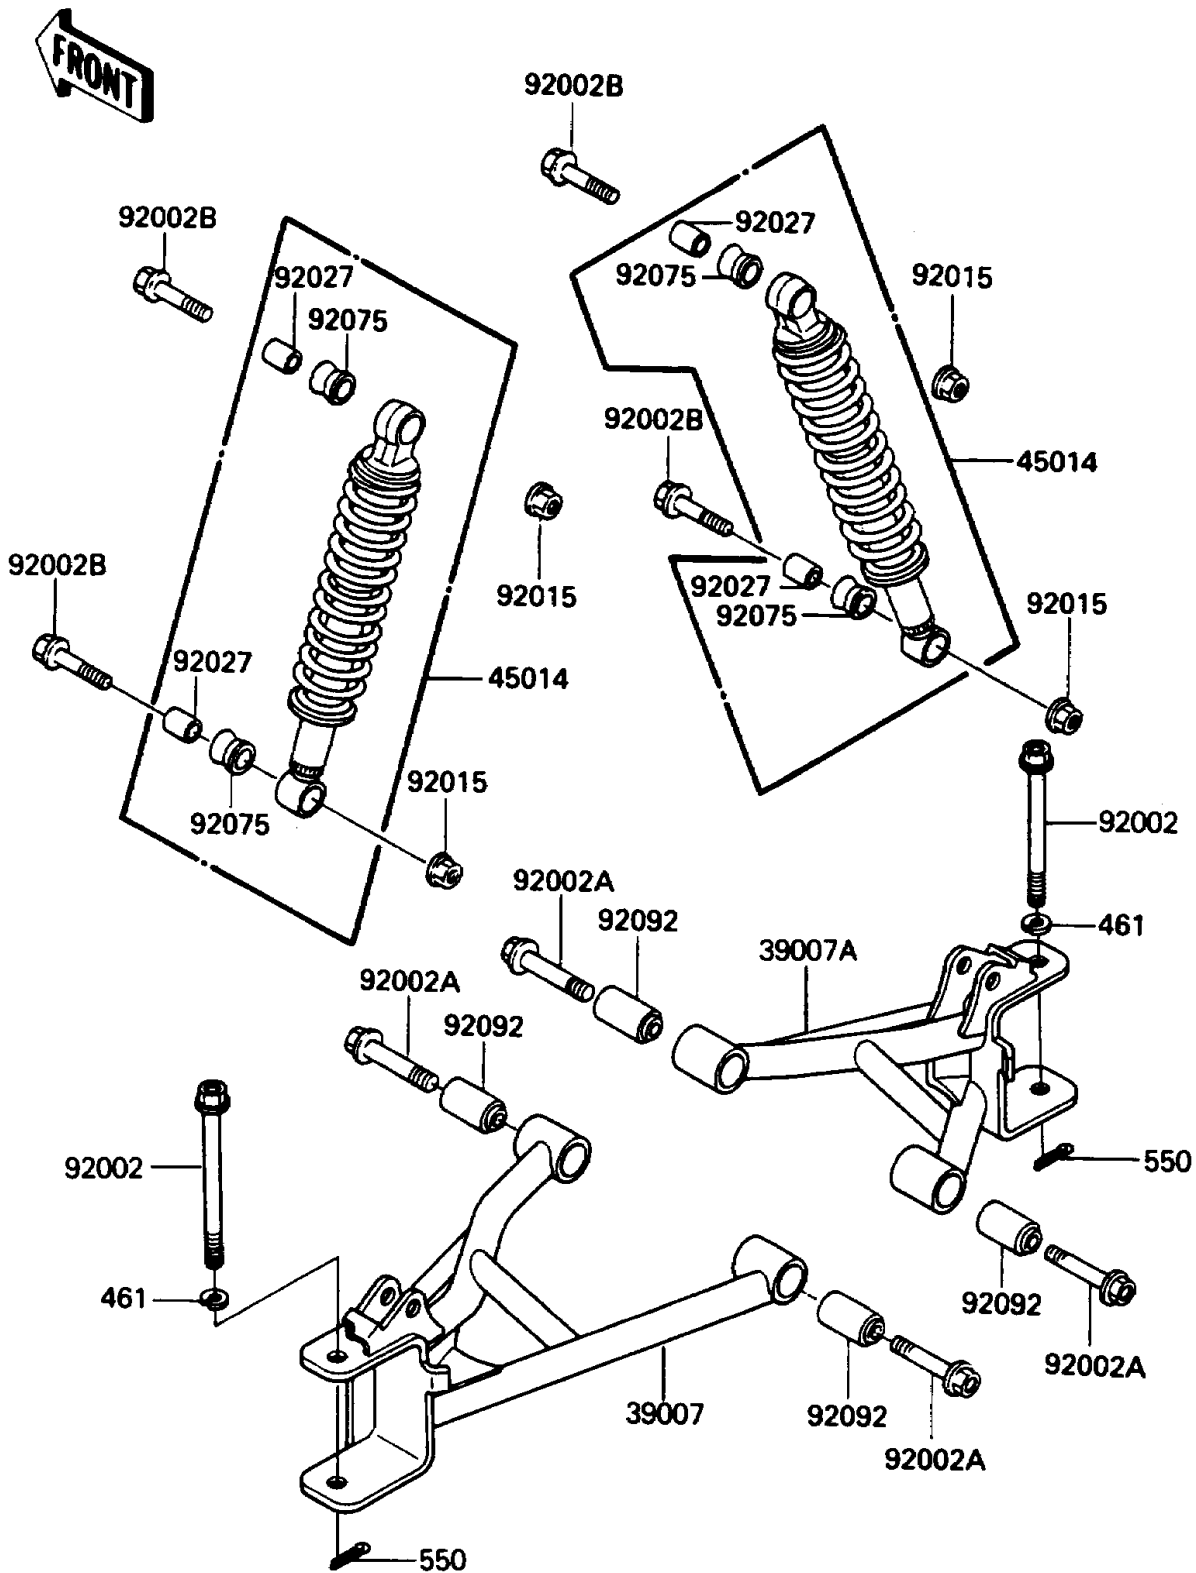

1986 Bayou 185 PARTS DIAGRAM

Suspension/Shock Absorber

F2151-0009

1986 Bayou 185 PARTS LIST

Suspension/Shock Absorber

ITEM NAME	PART NUMBER	QUANTITY
ARM-SUSP,LH (Ref # 39007)	39007-1095	1
ARM-SUSP,RH (Ref # 39007A)	39007-1096	1
SHOCKABSORBER,FR (Ref # 45014)	45014-1293	2
BOLT,FLANGED,10X130 (Ref # 92002)	92002-1376	2
BOLT,FLANGED,12X60 (Ref # 92002A)	92002-1456	4
BOLT,FLANGED,10X42 (Ref # 92002B)	92002-1545	4
NUT,LOCK,10MM (Ref # 92015)	92015-1597	4
COLLAR,SHOCKABSORBER (Ref # 92027)	92027-4024	4
DAMPER,SHOCKABSORBER (Ref # 92075)	92075-4030	4
BUSHING-RUBBER (Ref # 92092)	92092-005	4
WASHER-SPRING,10MM (Ref # 461)	461F1000	2
PIN-COTTER,2.0X18 (Ref # 550)	550D2018	2