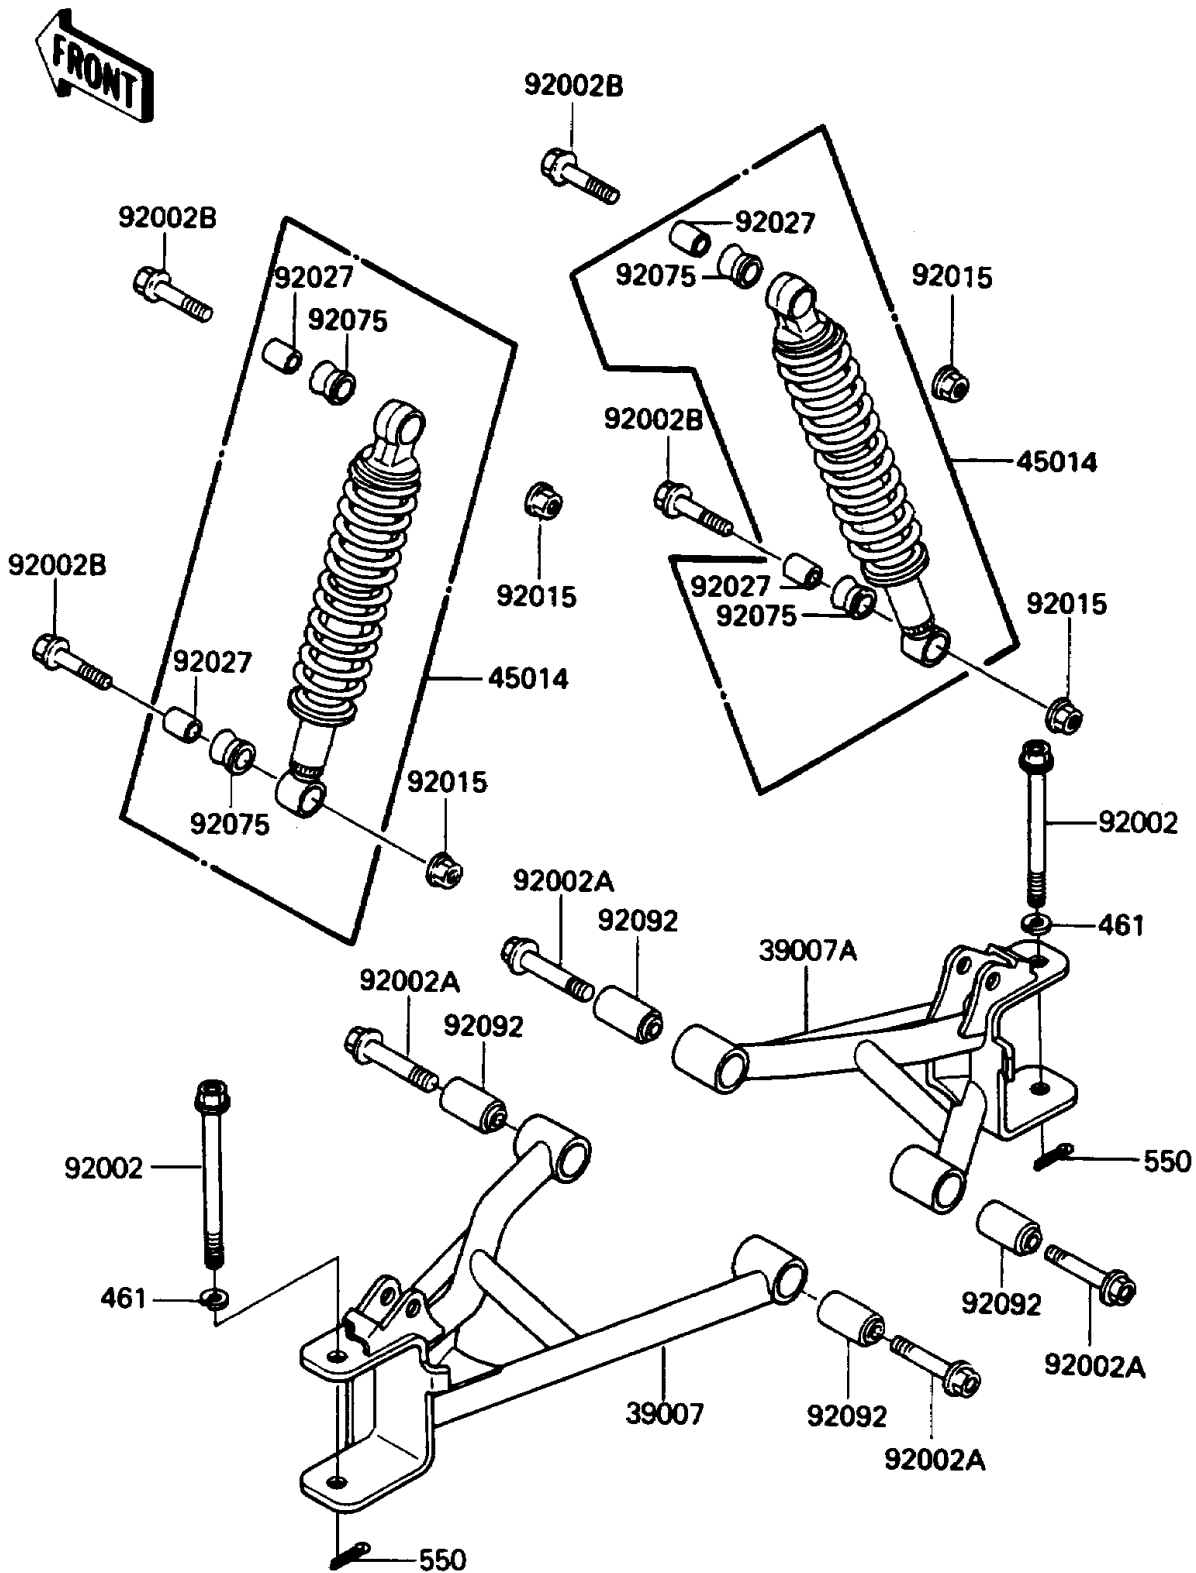

# 1986 Bayou 185 PARTS DIAGRAM

Suspension/Shock Absorber

F2151-0009

# 1986 Bayou 185 PARTS LIST

Suspension/Shock Absorber

ITEM NAME	PART NUMBER	QUANTITY
ARM-SUSP,LH (Ref # 39007)	39007-1095	1
ARM-SUSP,RH (Ref # 39007A)	39007-1096	1
SHOCKABSORBER,FR (Ref # 45014)	45014-1293	2
BOLT,FLANGED,10X130 (Ref # 92002)	92002-1376	2
BOLT,FLANGED,12X60 (Ref # 92002A)	92002-1456	4
BOLT,FLANGED,10X42 (Ref # 92002B)	92002-1545	4
NUT,LOCK,10MM (Ref # 92015)	92015-1597	4
COLLAR,SHOCKABSORBER (Ref # 92027)	92027-4024	4
DAMPER,SHOCKABSORBER (Ref # 92075)	92075-4030	4
BUSHING-RUBBER (Ref # 92092)	92092-005	4
WASHER-SPRING,10MM (Ref # 461)	461F1000	2
PIN-COTTER,2.0X18 (Ref # 550)	550D2018	2