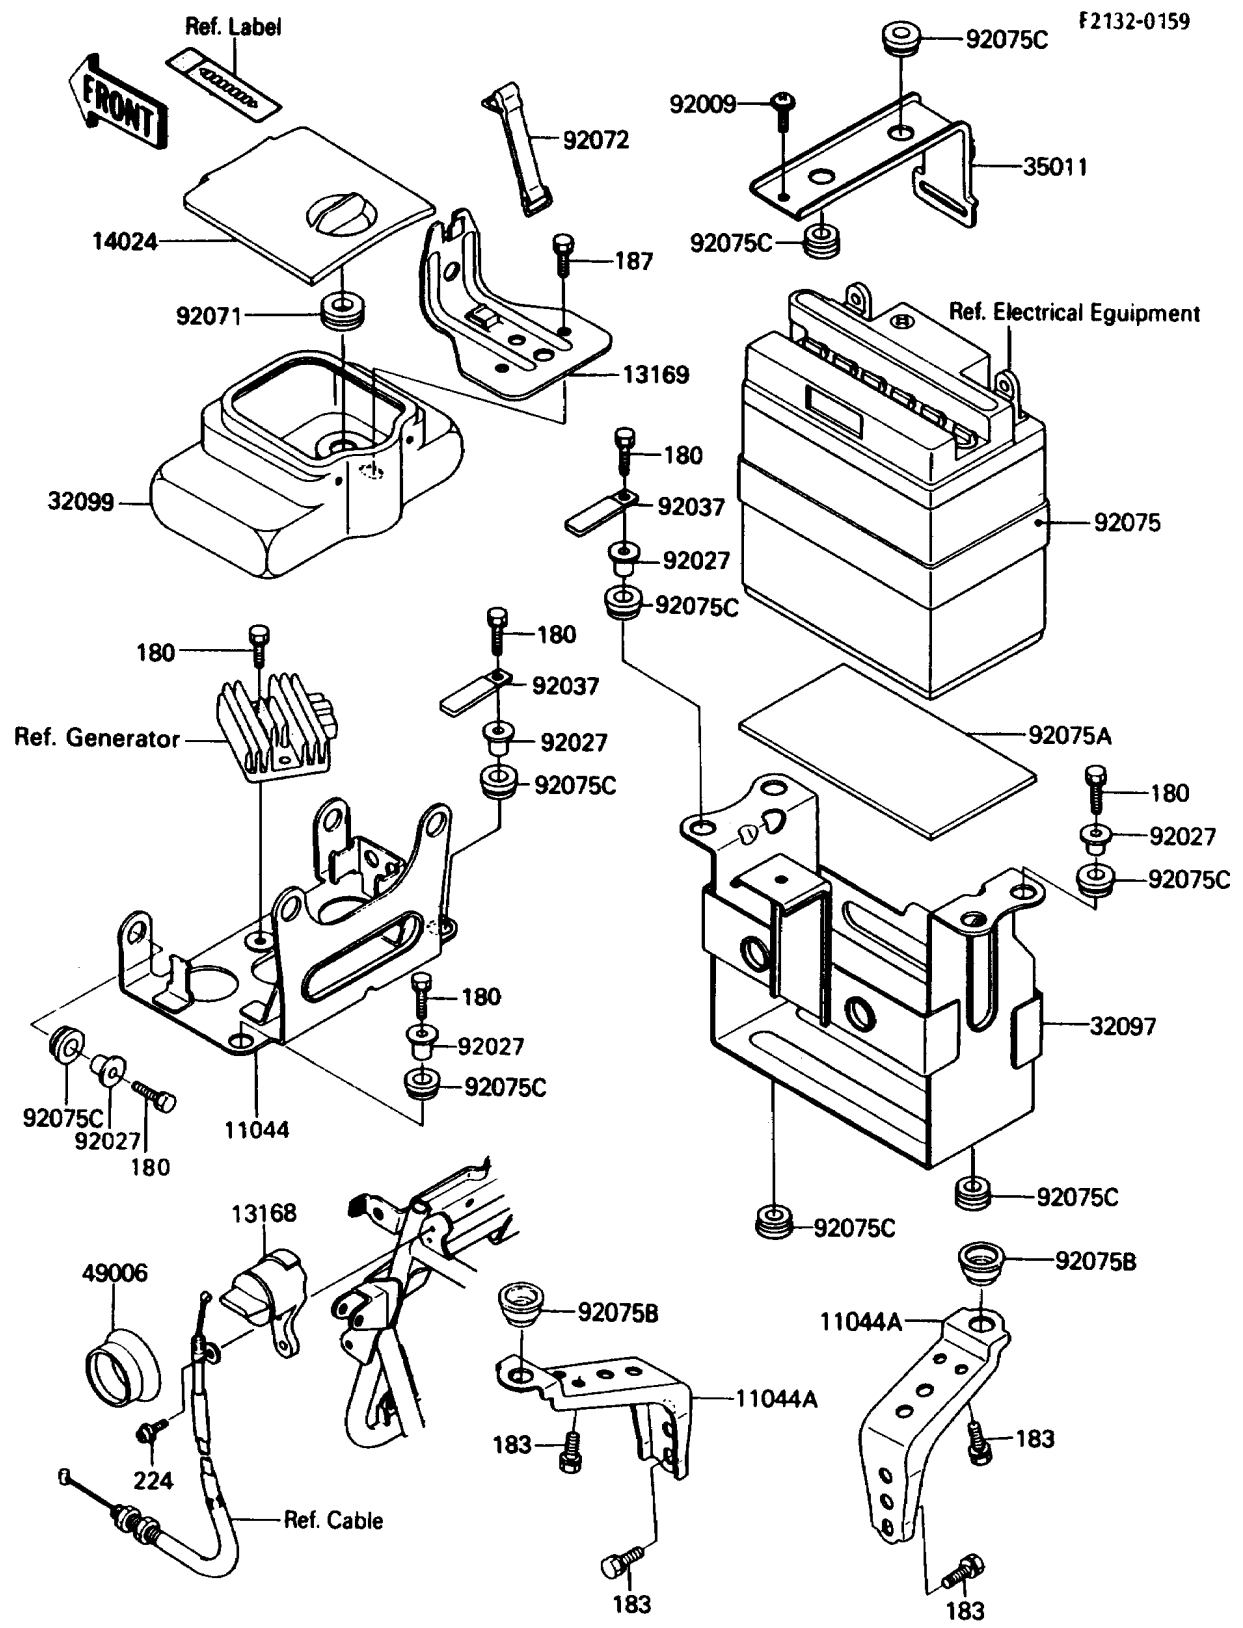

1986 Bayou 185 PARTS DIAGRAM

Battery Case

1986 Bayou 185 PARTS LIST

Battery Case

ITEM NAME	PART NUMBER	QUANTITY
BRACKET,ELECTRIC (Ref # 11044)	11043-1836	1
BRACKET,CARRIER (Ref # 11044A)	11044-1227	2
LEVER,REVERSE (Ref # 13168)	13168-1274	1
PLATE,TOOL CASE (Ref # 13169)	13169-1945	1
COVER,TOOL CASE,BLACK (Ref # 14024)	14025-1941-6Z	1
CASE-BATTERY (Ref # 32097)	32097-1123	1
CASE,TOOL (Ref # 32099)	32099-1065	1
STAY,BATTERY (Ref # 35011)	35011-1280	1
BOOT (Ref # 49006)	49006-1185	1
SCREW,6X14 (Ref # 92009)	92009-1288	1
COLLAR,L=11.1 (Ref # 92027)	92027-194	8
CLAMP,WIRING HARNESS (Ref # 92037)	92037-1069	2
GROMMET (Ref # 92071)	92071-056	1
BAND (Ref # 92072)	92072-1085	1
DAMPER,BATTERY BOTTOM (Ref # 92075)	32103-023	1
DAMPER,BATTERY CASE (Ref # 92075A)	92075-1695	1
DAMPER (Ref # 92075B)	92075-1775	2
DAMPER (Ref # 92075C)	92075-277	12
BOLT-UPSET-WS (Ref # 180)	180D0620	10
BOLT-UPSET-WS-SMALL (Ref # 183)	183J0814	6
BOLT-UPSET-WSP (Ref # 187)	187C0614	2
SCREW-PAN-WP-CROS,5X20 (Ref # 224)	224B0520	2