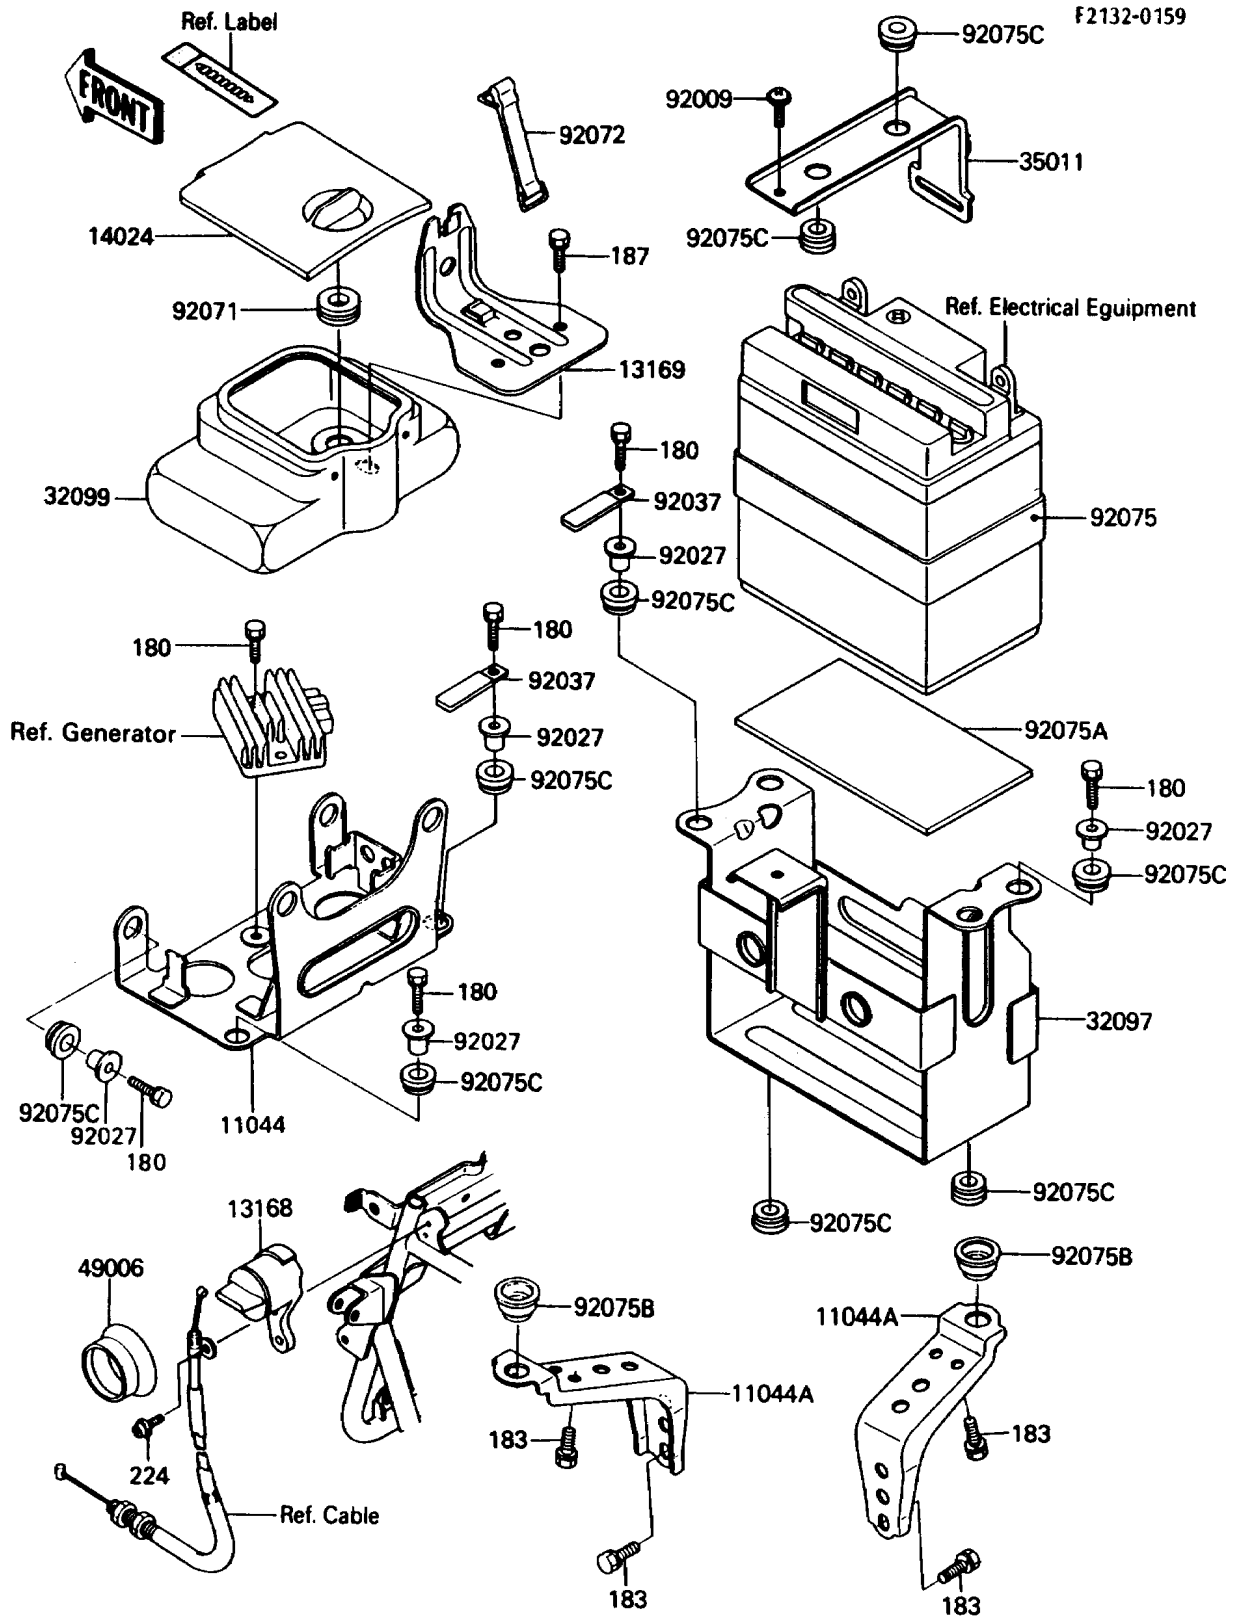

1986 Bayou 185 PARTS DIAGRAM

Battery Case

1986 Bayou 185 PARTS LIST

Battery Case

ITEM NAME	PART NUMBER	QUANTITY
BRACKET,ELECTRIC (Ref # 11044)	11043-1836	1
BRACKET,CARRIER (Ref # 11044A)	11044-1227	2
LEVER,REVERSE (Ref # 13168)	13168-1274	1
PLATE,TOOL CASE (Ref # 13169)	13169-1945	1
COVER,TOOL CASE,BLACK (Ref # 14024)	14025-1941-6Z	1
CASE-BATTERY (Ref # 32097)	32097-1123	1
CASE,TOOL (Ref # 32099)	32099-1065	1
STAY,BATTERY (Ref # 35011)	35011-1280	1
BOOT (Ref # 49006)	49006-1185	1
SCREW,6X14 (Ref # 92009)	92009-1288	1
COLLAR,L=11.1 (Ref # 92027)	92027-194	8
CLAMP,WIRING HARNESS (Ref # 92037)	92037-1069	2
GROMMET (Ref # 92071)	92071-056	1
BAND (Ref # 92072)	92072-1085	1
DAMPER,BATTERY BOTTOM (Ref # 92075)	32103-023	1
DAMPER,BATTERY CASE (Ref # 92075A)	92075-1695	1
DAMPER (Ref # 92075B)	92075-1775	2
DAMPER (Ref # 92075C)	92075-277	12
BOLT-UPSET-WS (Ref # 180)	180D0620	10
BOLT-UPSET-WS-SMALL (Ref # 183)	183J0814	6
BOLT-UPSET-WSP (Ref # 187)	187C0614	2
SCREW-PAN-WP-CROS,5X20 (Ref # 224)	224B0520	2