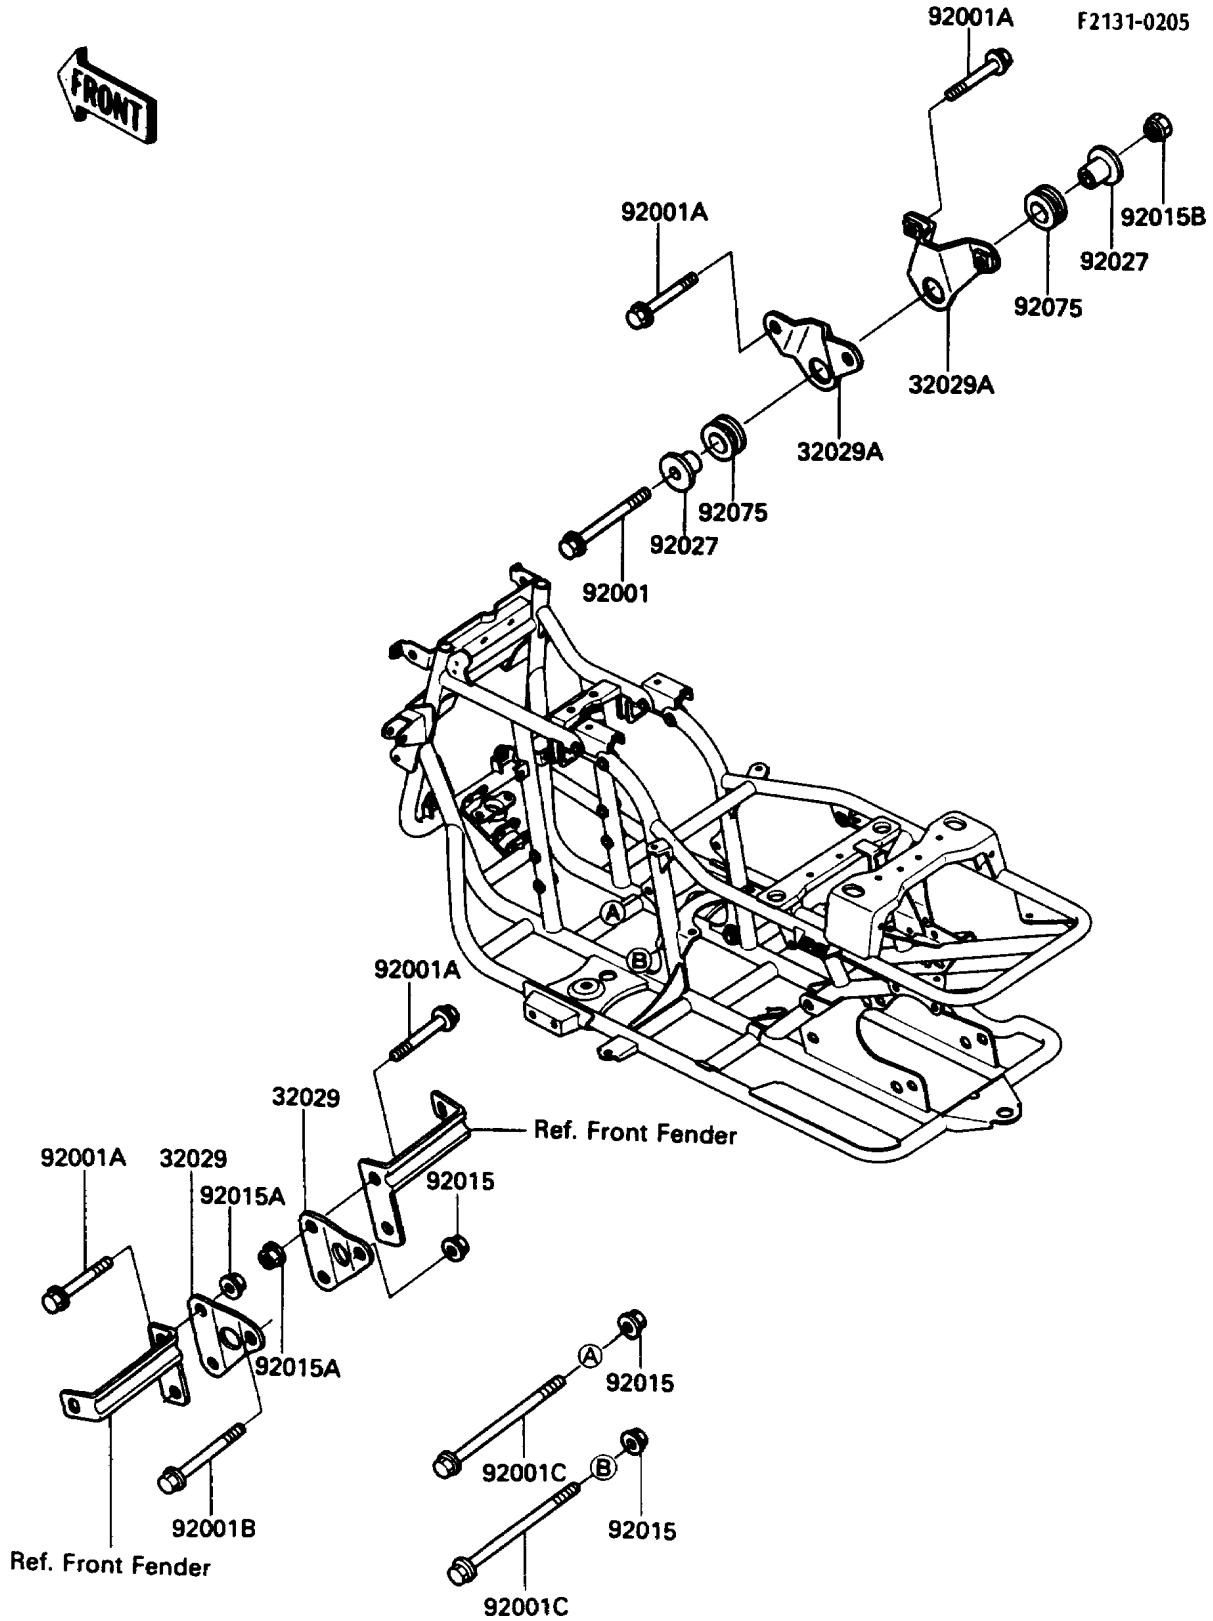

1987 Bayou 185 PARTS DIAGRAM

Frame Fittings

1987 Bayou 185 PARTS LIST

Frame Fittings

| ITEM NAME | PART NUMBER | QUANTITY |
|--|-------------|----------|
| BRACKET-ENGINE,FR (Ref # 32029) | 32029-1324 | 1 |
| BRACKET-ENGINE, TOP (Ref # 32029A) | 32029-1381 | 1 |
| BOLT,FLANGED,8X80,BLACK (Ref # 92001) | 92001-1640 | 1 |
| BOLT,FLANGED,8X55,BLACK (Ref # 92001A) | 92001-1641 | 1 |
| BOLT,FLANGED,10X80 (Ref # 92001B) | 92001-1709 | 1 |
| BOLT,FLANGED,10X115,BLACK (Ref # 92001C) | 92001-1780 | 1 |
| NUT,FLANGED,10MM (Ref # 92015) | 92015-1180 | 1 |
| NUT,FLANGED,8MM,BLACK (Ref # 92015A) | 92015-1183 | 1 |
| NUT,FLANGED,8MM (Ref # 92015B) | 92015-1397 | 1 |
| COLLAR,L=16.3 (Ref # 92027) | 92027-1915 | 1 |
| DAMPER (Ref # 92075) | 92075-1086 | 1 |