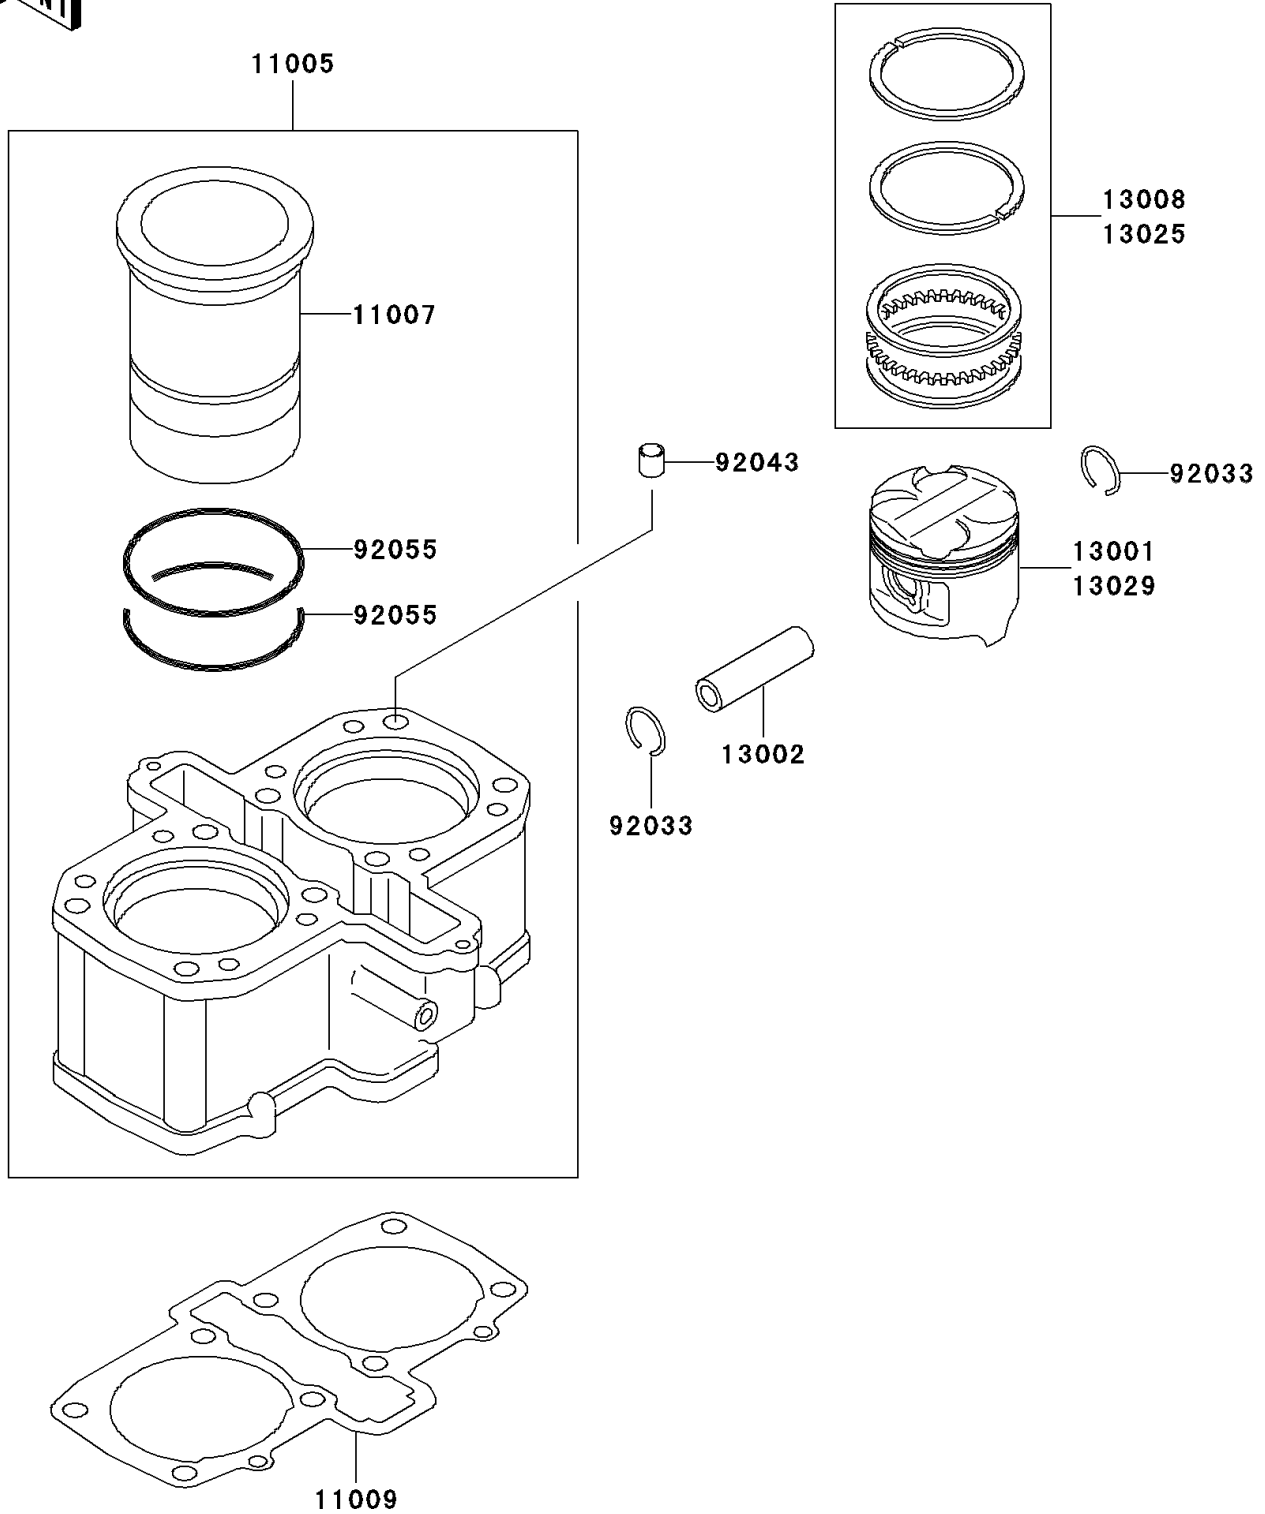

2007 Ninja® 500R PARTS DIAGRAM

Cylinder/Piston(s)

E1120

2007 Ninja® 500R PARTS LIST

Cylinder/Piston(s)

ITEM NAME	PART NUMBER	QUANTITY
CYLINDER-ENGINE (Ref # 11005)	11005-1517	1
LINER-CYLINDER (Ref # 11007)	11007-1096	2
GASKET,CYLINDER BASE (Ref # 11009)	11009-1640	1
PISTON-ENGINE,STD (Ref # 13001)	13001-1251	2
PIN-PISTON (Ref # 13002)	13002-1058	2
RING-SET-PISTON,STD (Ref # 13008)	13008-1084	2
RING-SET-PISTON L,O/S 0.50 (Ref # 13025)	13025-1084	AR
PISTON-ENGINE L,O/S 0.50 (Ref # 13029)	13029-1160	AR
RING-SNAP,20.5X1.2 (Ref # 92033)	92033-1099	4
PIN,11.5X14X14 (Ref # 92043)	92043-1279	2
RING-O,80.6X2.4 (Ref # 92055)	92055-1247	4