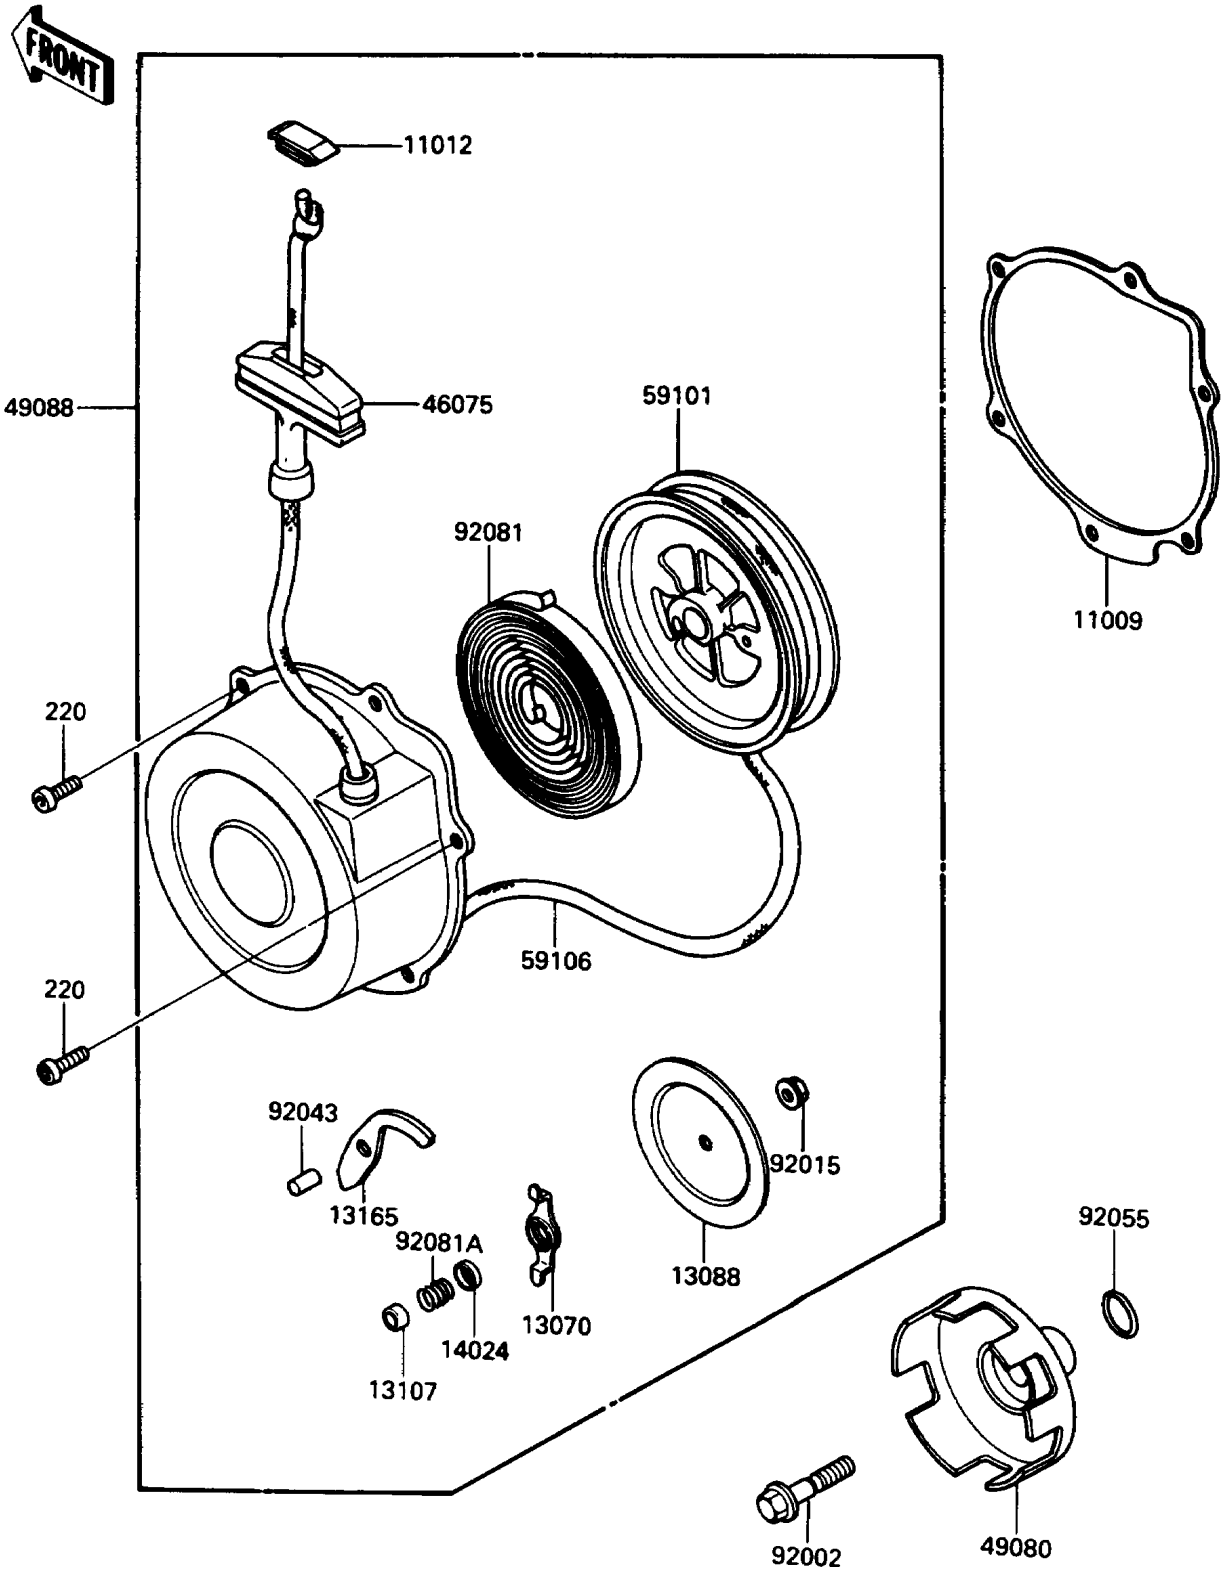

1988 Bayou 185 PARTS DIAGRAM

Recoil Starter

E3040-0002

1988 Bayou 185 PARTS LIST

Recoil Starter

ITEM NAME	PART NUMBER	QUANTITY
GASKET,RECOIL STARTER (Ref # 11009)	11009-1394	1
CAP,RECOIL GRIP (Ref # 11012)	11012-1420	1
GUIDE,RECOIL (Ref # 13070)	13070-1123	1
PLATE-FRICTION,RECOIL (Ref # 13088)	13088-1059	1
SHAFT,RECOIL (Ref # 13107)	13107-1129	1
PAWL,RECOIL (Ref # 13165)	13165-1110	1
COVER,RECOIL (Ref # 14024)	14025-1966	1
GRIP,RECOIL (Ref # 46075)	46075-1057	1
PULLEY-STARTING (Ref # 49080)	49080-1051	1
STARTER-RECOIL (Ref # 49088)	49088-1051	1
REEL (Ref # 59101)	59101-1105	1
ROPE,RECOIL (Ref # 59106)	59106-1102	1
BOLT,FLANGED,10X40 (Ref # 92002)	92002-1296	1
NUT,6MM (Ref # 92015)	92015-1464	1
PIN,RECOIL (Ref # 92043)	92043-1259	1
RING-O,16.8MM (Ref # 92055)	92055-1235	1
SPRING,RECOIL (Ref # 92081)	92081-1772	1
SPRING (Ref # 92081A)	92081-1773	1
SCREW-PAN-CROS,6X14,BLACK (Ref # 220)	220C0614	1