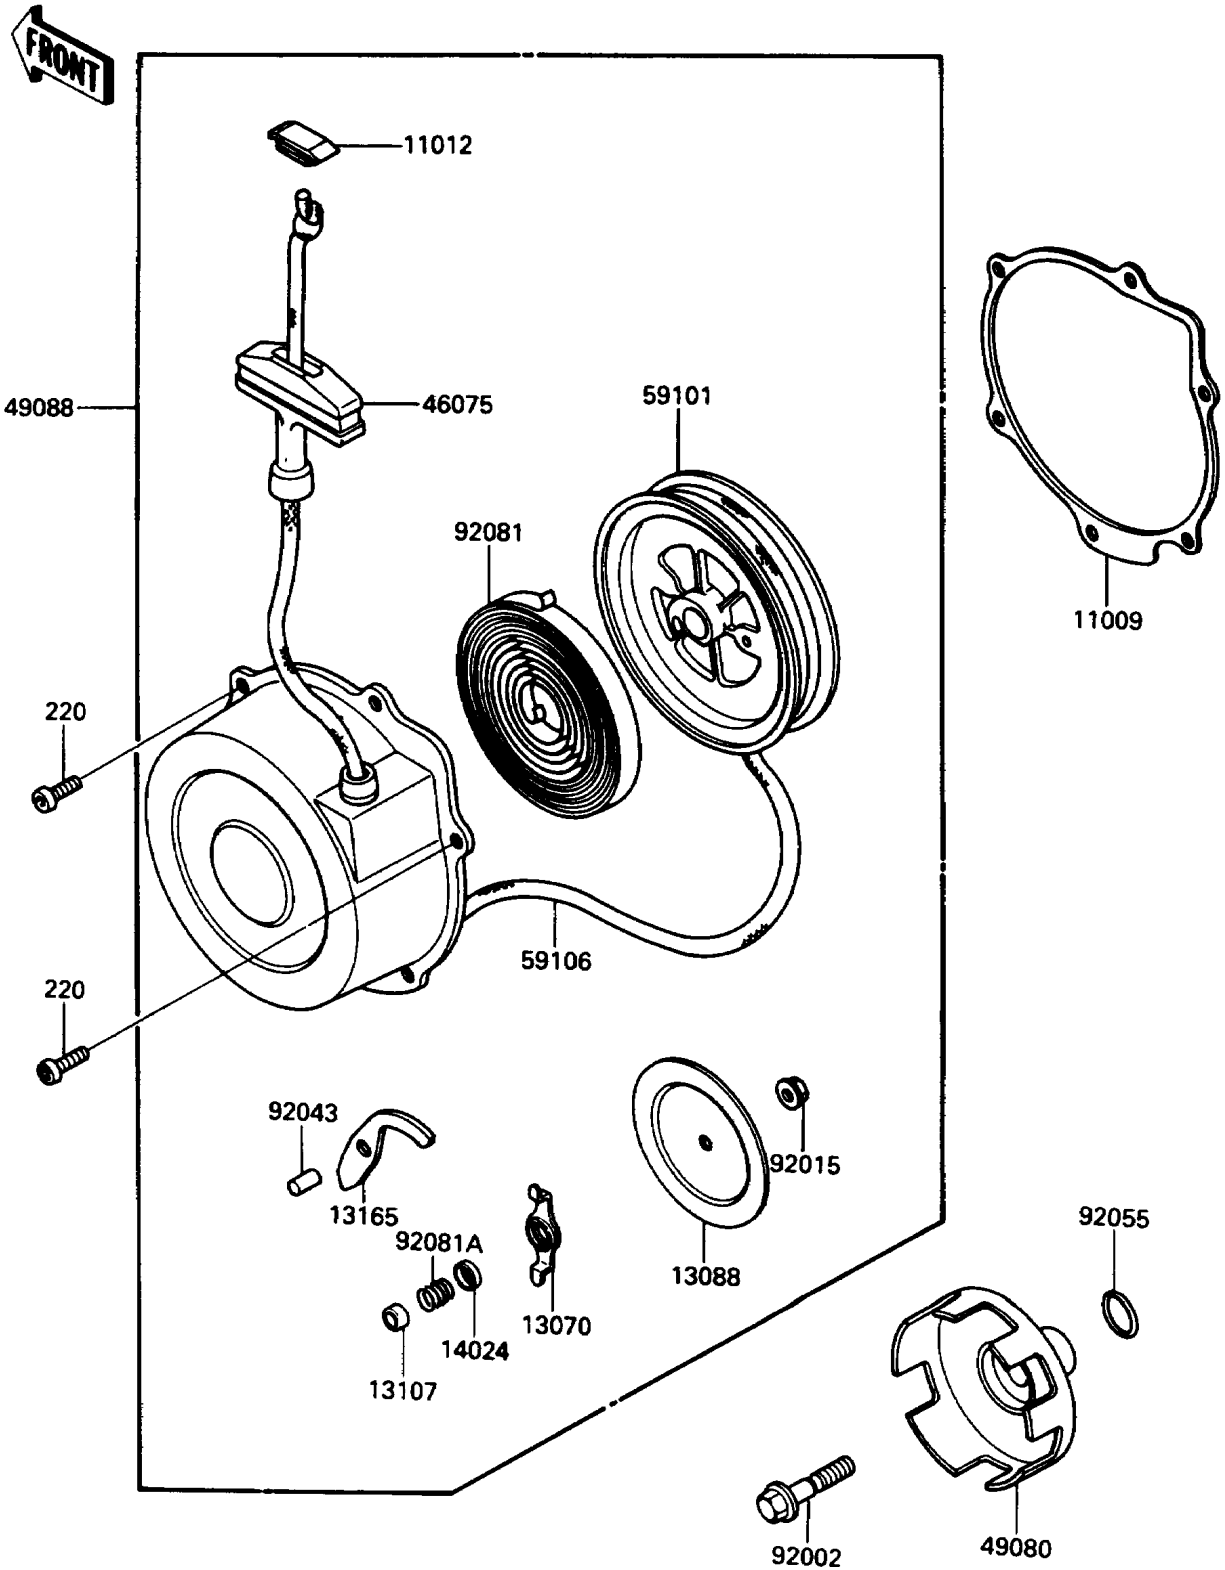

## 1987 Bayou 185 PARTS DIAGRAM

Recoil Starter

E3040-0002

## 1987 Bayou 185 PARTS LIST

### Recoil Starter

ITEM NAME	PART NUMBER	QUANTITY
GASKET,RECOIL STARTER (Ref # 11009)	11009-1394	1
CAP,RECOIL GRIP (Ref # 11012)	11012-1420	1
GUIDE,RECOIL (Ref # 13070)	13070-1123	1
PLATE-FRICTION,RECOIL (Ref # 13088)	13088-1059	1
SHAFT,RECOIL (Ref # 13107)	13107-1129	1
PAWL,RECOIL (Ref # 13165)	13165-1110	1
COVER,RECOIL (Ref # 14024)	14025-1966	1
GRIP,RECOIL (Ref # 46075)	46075-1057	1
PULLEY-STARTING (Ref # 49080)	49080-1051	1
STARTER-RECOIL (Ref # 49088)	49088-1051	1
REEL (Ref # 59101)	59101-1105	1
ROPE,RECOIL (Ref # 59106)	59106-1102	1
BOLT,FLANGED,10X40 (Ref # 92002)	92002-1296	1
NUT,6MM (Ref # 92015)	92015-1464	1
PIN,RECOIL (Ref # 92043)	92043-1259	1
RING-O,16.8MM (Ref # 92055)	92055-1235	1
SPRING,RECOIL (Ref # 92081)	92081-1772	1
SPRING (Ref # 92081A)	92081-1773	1
SCREW-PAN-CROS,6X14,BLACK (Ref # 220)	220C0614	1