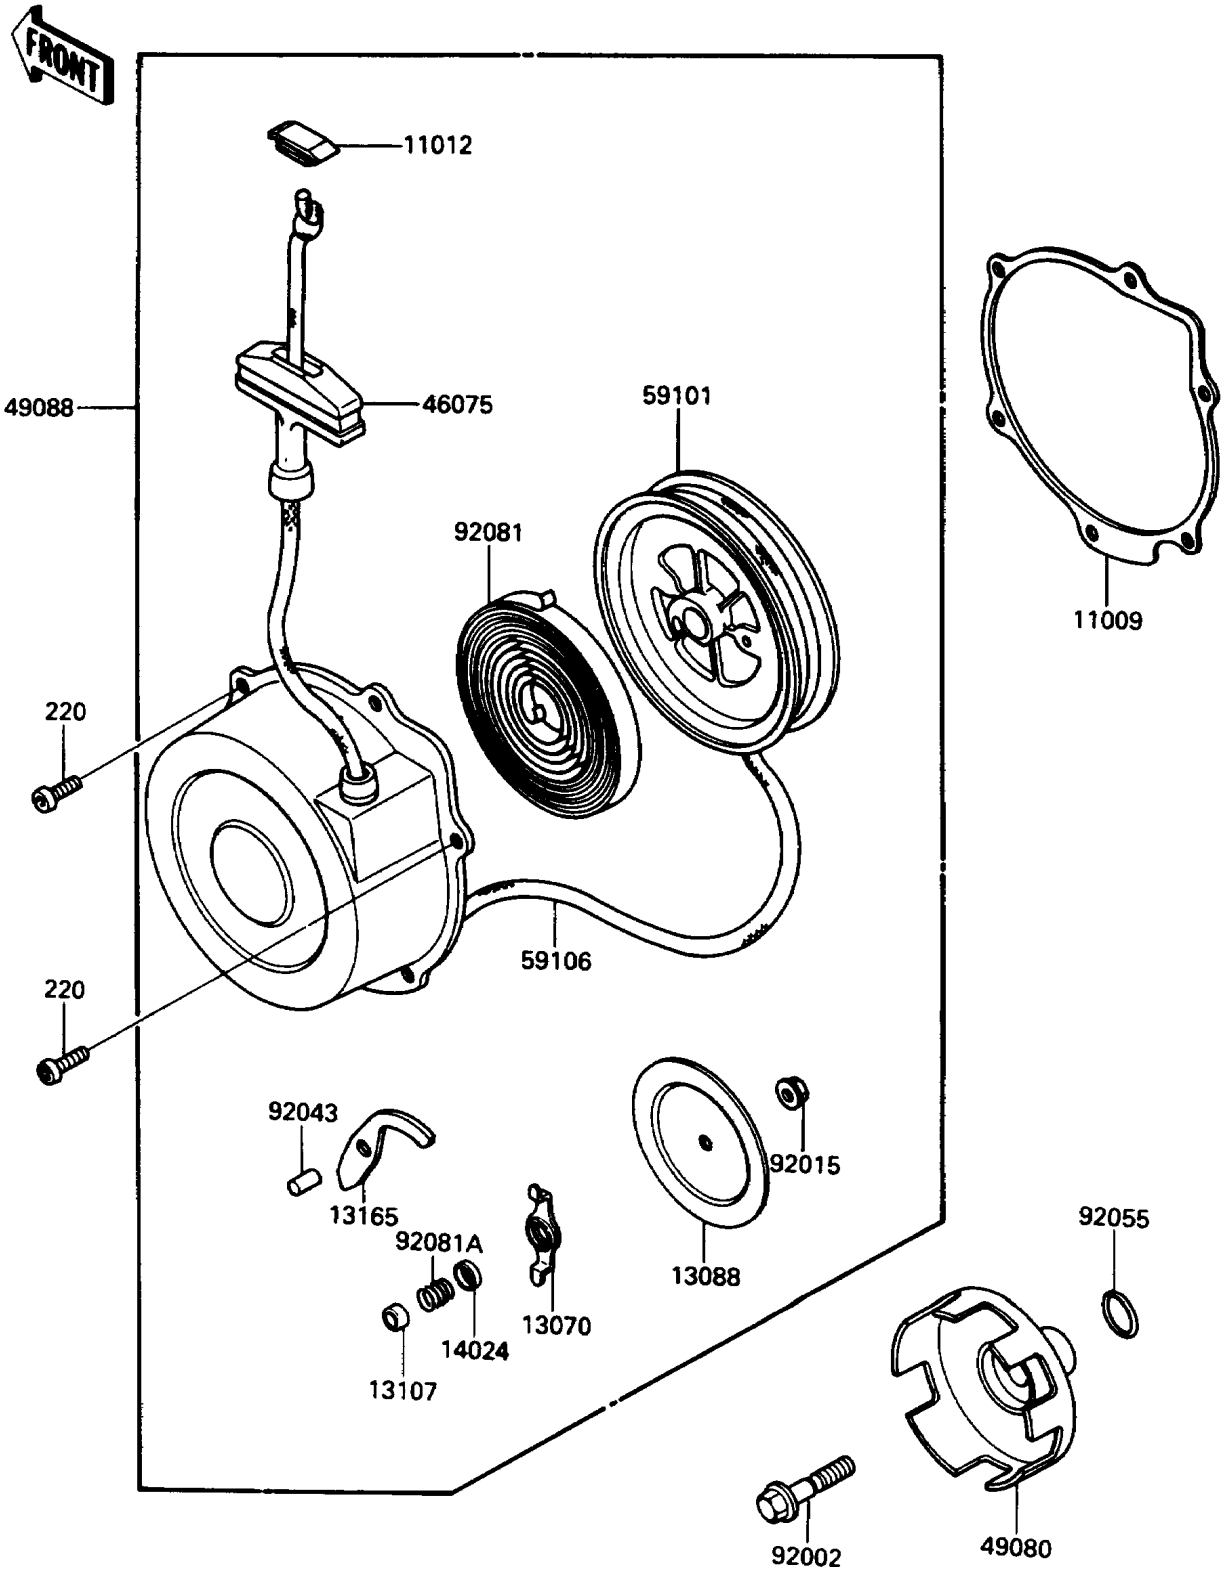

1986 Bayou 185 PARTS DIAGRAM

Recoil Starter

E3040-0002

1986 Bayou 185 PARTS LIST

Recoil Starter

ITEM NAME	PART NUMBER	QUANTITY
GASKET,RECOIL STARTER (Ref # 11009)	11009-1394	1
CAP,RECOIL GRIP (Ref # 11012)	11012-1420	1
GUIDE,RECOIL (Ref # 13070)	13070-1123	1
PLATE-FRICTION,RECOIL (Ref # 13088)	13088-1059	1
SHAFT,RECOIL (Ref # 13107)	13107-1129	1
PAWL,RECOIL (Ref # 13165)	13165-1110	1
COVER,RECOIL (Ref # 14024)	14025-1966	1
GRIP,RECOIL (Ref # 46075)	46075-1057	1
PULLEY-STARTING (Ref # 49080)	49080-1051	1
STARTER-RECOIL (Ref # 49088)	49088-1051	1
REEL (Ref # 59101)	59101-1105	1
ROPE,RECOIL (Ref # 59106)	59106-1102	1
BOLT,FLANGED,10X40 (Ref # 92002)	92002-1296	1
NUT,6MM (Ref # 92015)	92015-1464	1
PIN,RECOIL (Ref # 92043)	92043-1259	1
RING-O,16.8MM (Ref # 92055)	92055-1235	1
SPRING,RECOIL (Ref # 92081)	92081-1772	1
SPRING (Ref # 92081A)	92081-1773	1
SCREW-PAN-CROS,6X14,BLACK (Ref # 220)	220C0614	4