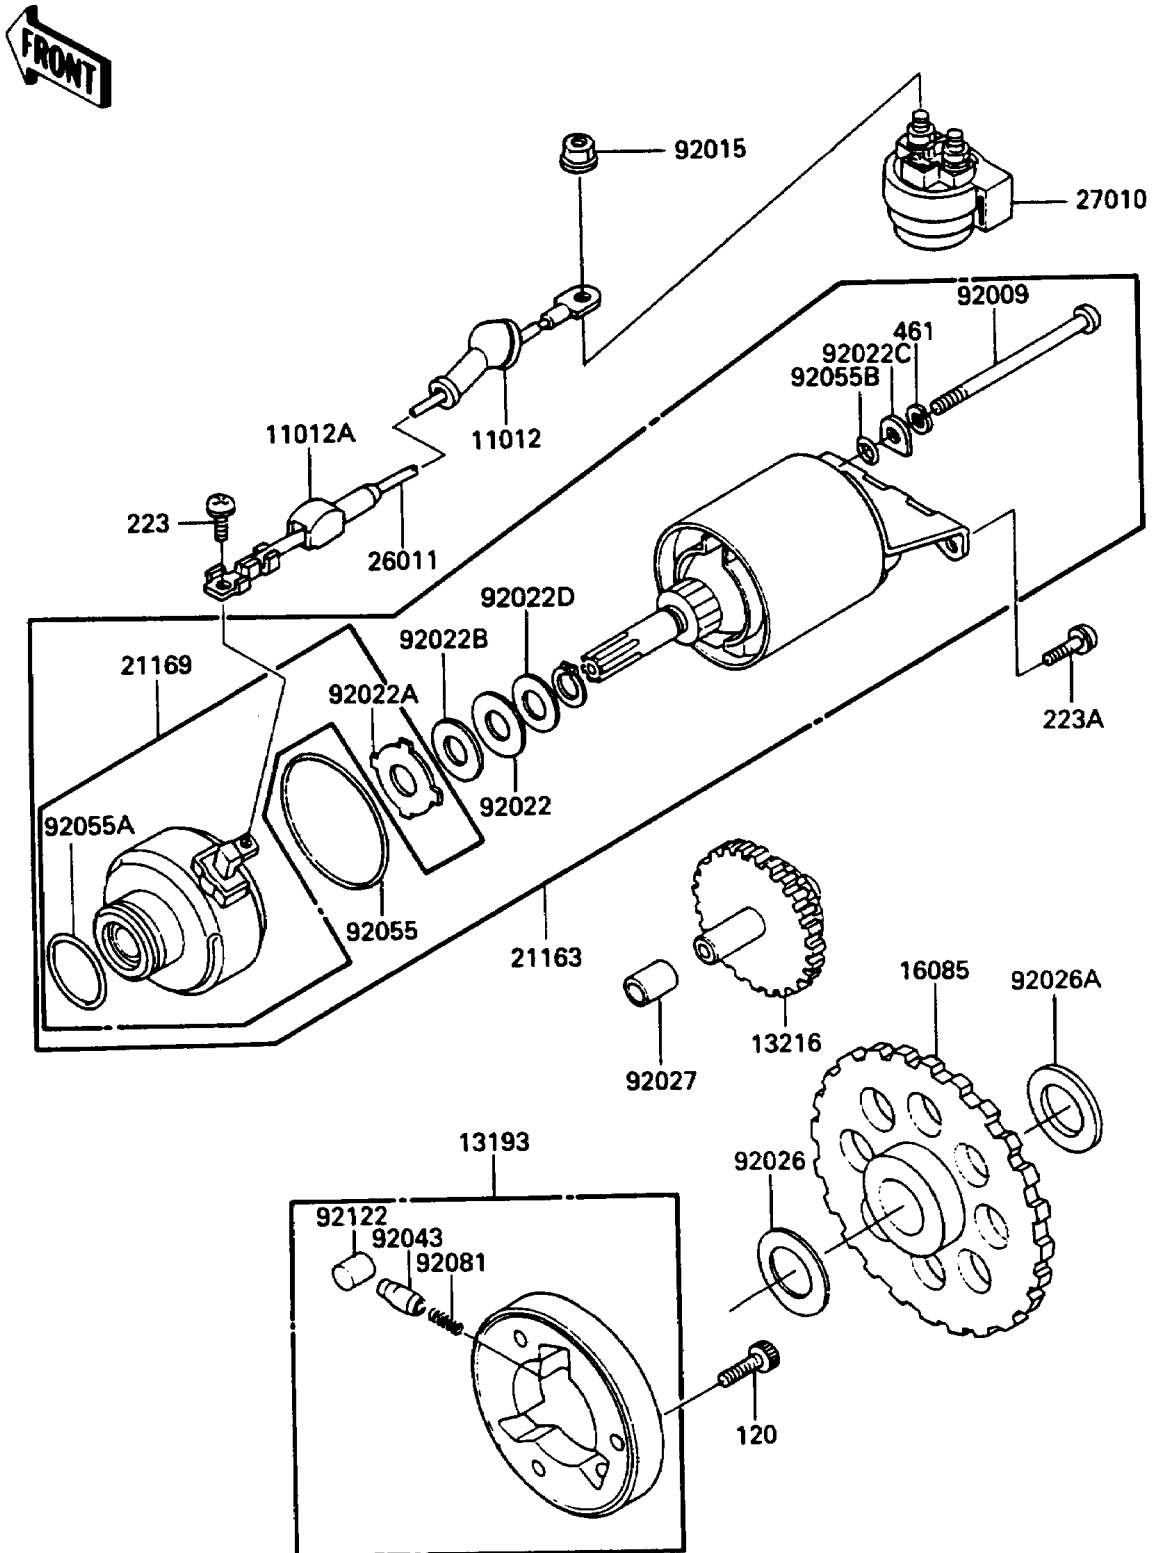

## 1988 Bayou 185 PARTS DIAGRAM

Starter Motor

E1840-0067

## 1988 Bayou 185 PARTS LIST

Starter Motor

ITEM NAME	PART NUMBER	QUANTITY
CAP,TERMINAL (Ref # 11012)	11012-1354	1
CAP,STARTER TERMINAL (Ref # 11012A)	11012-1465	1
CLUTCH-ASSY-ONEWAY (Ref # 13193)	13193-1002	1
GEAR-COMP,IDLE (Ref # 13216)	13216-1054	1
GEAR,ONEWAY CLUTCH (Ref # 16085)	16085-1032	1
STARTER-ELECTRIC (Ref # 21163)	21163-1076	1
TERMINAL,STARTER MOTOR (Ref # 21169)	21169-1052	1
WIRE-LEAD,STARTER MOTOR (Ref # 26011)	26011-1312	1
SWITCH,STARTER (Ref # 27010)	27010-1075	1
SCREW (Ref # 92009)	92009-1389	1
NUT,FLANGED,6MM (Ref # 92015)	92015-1193	1
WASHER,THRUST,B (Ref # 92022)	92022-1129	1
WASHER,THRUST SUPPORT (Ref # 92022A)	92022-1130	1
WASHER,BAKELITE (Ref # 92022B)	92022-1131	1
WASHER (Ref # 92022C)	92022-1697	1
WASHER,22X12.2X0.5 (Ref # 92022D)	92022-1714	1
SPACER,22X35.5X1.0 (Ref # 92026)	92026-092	1
SPACER,22.1X30.7X2.0 (Ref # 92026A)	92026-1272	1
COLLAR,12X17X17.3 (Ref # 92027)	92027-1723	1
PIN (Ref # 92043)	92043-132	1
RING-O,56MM (Ref # 92055)	92055-1042	1
RING-O (Ref # 92055A)	92055-1303	1
RING-O (Ref # 92055B)	92055-1304	1
SPRING,COIL (Ref # 92081)	92081-159	1
ROLLER (Ref # 92122)	92122-006	1
BOLT-SOCKET,8X14 (Ref # 120)	120P0814	1
SCREW-PAN-WS-CROS (Ref # 223)	223B0508	1
SCREW-PAN-WS-CROS (Ref # 223A)	223X0616	1
WASHER-SPRING (Ref # 461)	461L0500	1