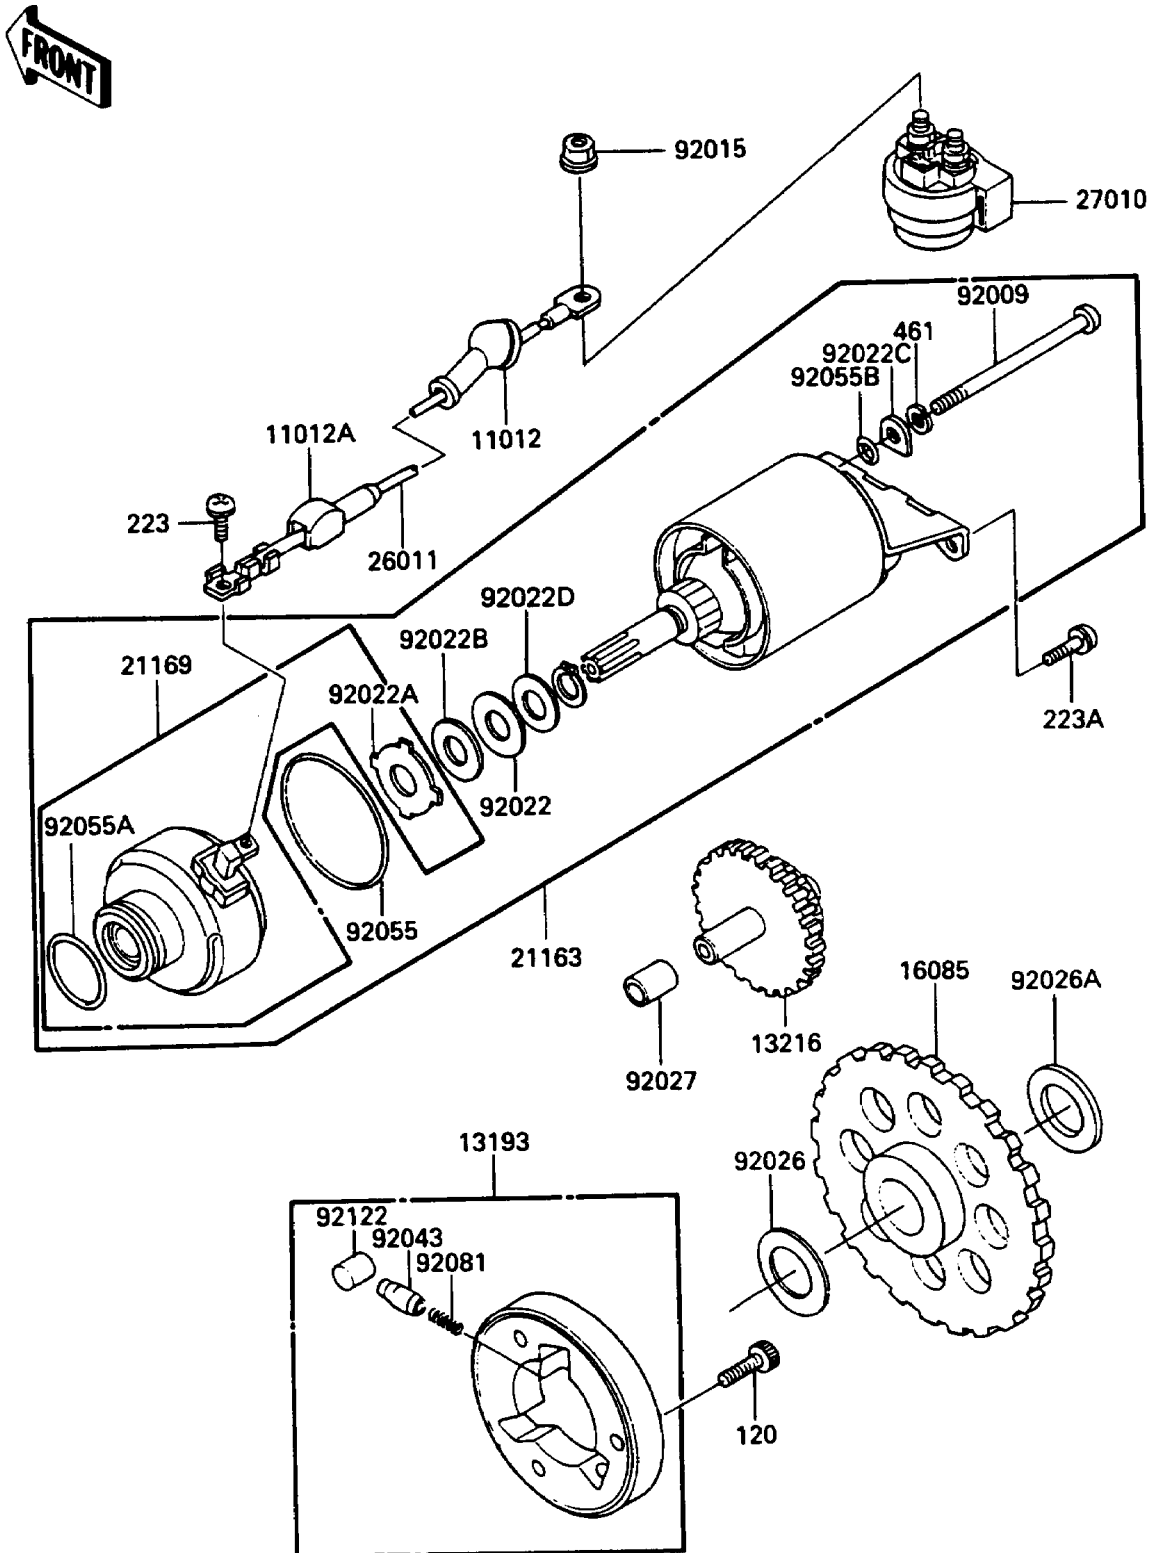

1987 Bayou 185 PARTS DIAGRAM

Starter Motor

E1840-0067

1987 Bayou 185 PARTS LIST

Starter Motor

ITEM NAME	PART NUMBER	QUANTITY
CAP,TERMINAL (Ref # 11012)	11012-1354	1
CAP,STARTER TERMINAL (Ref # 11012A)	11012-1465	1
CLUTCH-ASSY-ONEWAY (Ref # 13193)	13193-1002	1
GEAR-COMP,IDLE (Ref # 13216)	13216-1054	1
GEAR,ONEWAY CLUTCH (Ref # 16085)	16085-1032	1
STARTER-ELECTRIC (Ref # 21163)	21163-1076	1
TERMINAL,STARTER MOTOR (Ref # 21169)	21169-1052	1
WIRE-LEAD,STARTER MOTOR (Ref # 26011)	26011-1312	1
SWITCH,STARTER (Ref # 27010)	27010-1075	1
SCREW (Ref # 92009)	92009-1389	1
NUT,FLANGED,6MM (Ref # 92015)	92015-1193	1
WASHER,THRUST,B (Ref # 92022)	92022-1129	1
WASHER,THRUST SUPPORT (Ref # 92022A)	92022-1130	1
WASHER,BAKELITE (Ref # 92022B)	92022-1131	1
WASHER (Ref # 92022C)	92022-1697	1
WASHER,22X12.2X0.5 (Ref # 92022D)	92022-1714	1
SPACER,22X35.5X1.0 (Ref # 92026)	92026-092	1
SPACER,22.1X30.7X2.0 (Ref # 92026A)	92026-1272	1
COLLAR,12X17X17.3 (Ref # 92027)	92027-1723	1
PIN (Ref # 92043)	92043-132	1
RING-O,56MM (Ref # 92055)	92055-1042	1
RING-O (Ref # 92055A)	92055-1303	1
RING-O (Ref # 92055B)	92055-1304	1
SPRING,COIL (Ref # 92081)	92081-159	1
ROLLER (Ref # 92122)	92122-006	1
BOLT-SOCKET,8X14 (Ref # 120)	120P0814	1
SCREW-PAN-WS-CROS (Ref # 223)	223B0508	1
SCREW-PAN-WS-CROS (Ref # 223A)	223X0616	1
WASHER-SPRING (Ref # 461)	461L0500	1