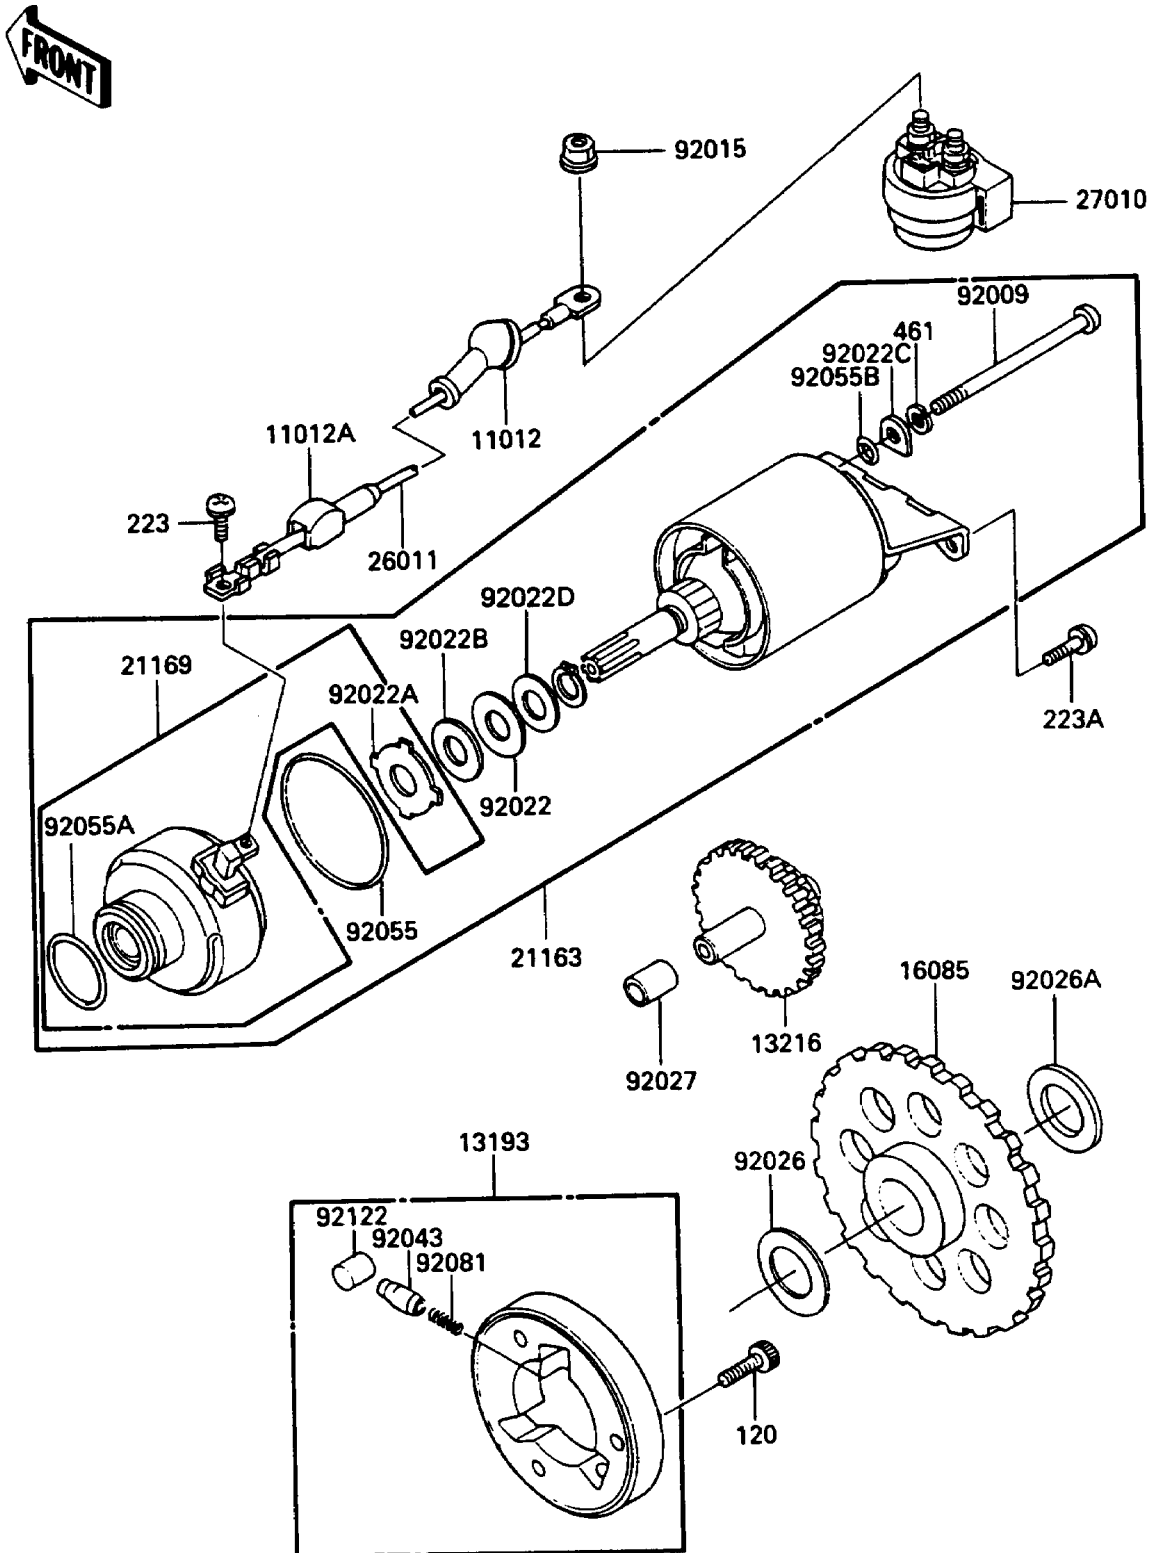

# 1986 Bayou 185 PARTS DIAGRAM

Starter Motor

E1840-0067

# 1986 Bayou 185 PARTS LIST

## Starter Motor

ITEM NAME	PART NUMBER	QUANTITY
CAP,TERMINAL (Ref # 11012)	11012-1354	1
CAP,STARTER TERMINAL (Ref # 11012A)	11012-1465	1
CLUTCH-ASSY-ONEWAY (Ref # 13193)	13193-1002	1
GEAR-COMP,IDLE (Ref # 13216)	13216-1054	1
GEAR,ONEWAY CLUTCH (Ref # 16085)	16085-1032	1
STARTER-ELECTRIC (Ref # 21163)	21163-1076	1
TERMINAL,STARTER MOTOR (Ref # 21169)	21169-1052	1
WIRE-LEAD,STARTER MOTOR (Ref # 26011)	26011-1312	1
SWITCH,STARTER (Ref # 27010)	27010-1075	1
SCREW (Ref # 92009)	92009-1389	2
NUT,FLANGED,6MM (Ref # 92015)	92015-1193	2
WASHER,THRUST,B (Ref # 92022)	92022-1129	3
WASHER,THRUST SUPPORT (Ref # 92022A)	92022-1130	1
WASHER,BAKELITE (Ref # 92022B)	92022-1131	1
WASHER (Ref # 92022C)	92022-1697	2
WASHER,22X12.2X0.5 (Ref # 92022D)	92022-1714	1
SPACER,22X35.5X1.0 (Ref # 92026)	92026-092	1
SPACER,22.1X30.7X2.0 (Ref # 92026A)	92026-1272	1
COLLAR,12X17X17.3 (Ref # 92027)	92027-1723	1
PIN (Ref # 92043)	92043-132	3
RING-O,56MM (Ref # 92055)	92055-1042	1
RING-O (Ref # 92055A)	92055-1303	1
RING-O (Ref # 92055B)	92055-1304	2
SPRING,COIL (Ref # 92081)	92081-159	3
ROLLER (Ref # 92122)	92122-006	3
BOLT-SOCKET,8X14 (Ref # 120)	120P0814	3
SCREW-PAN-WS-CROS (Ref # 223)	223B0508	1
SCREW-PAN-WS-CROS (Ref # 223A)	223X0616	2
WASHER-SPRING (Ref # 461)	461L0500	2