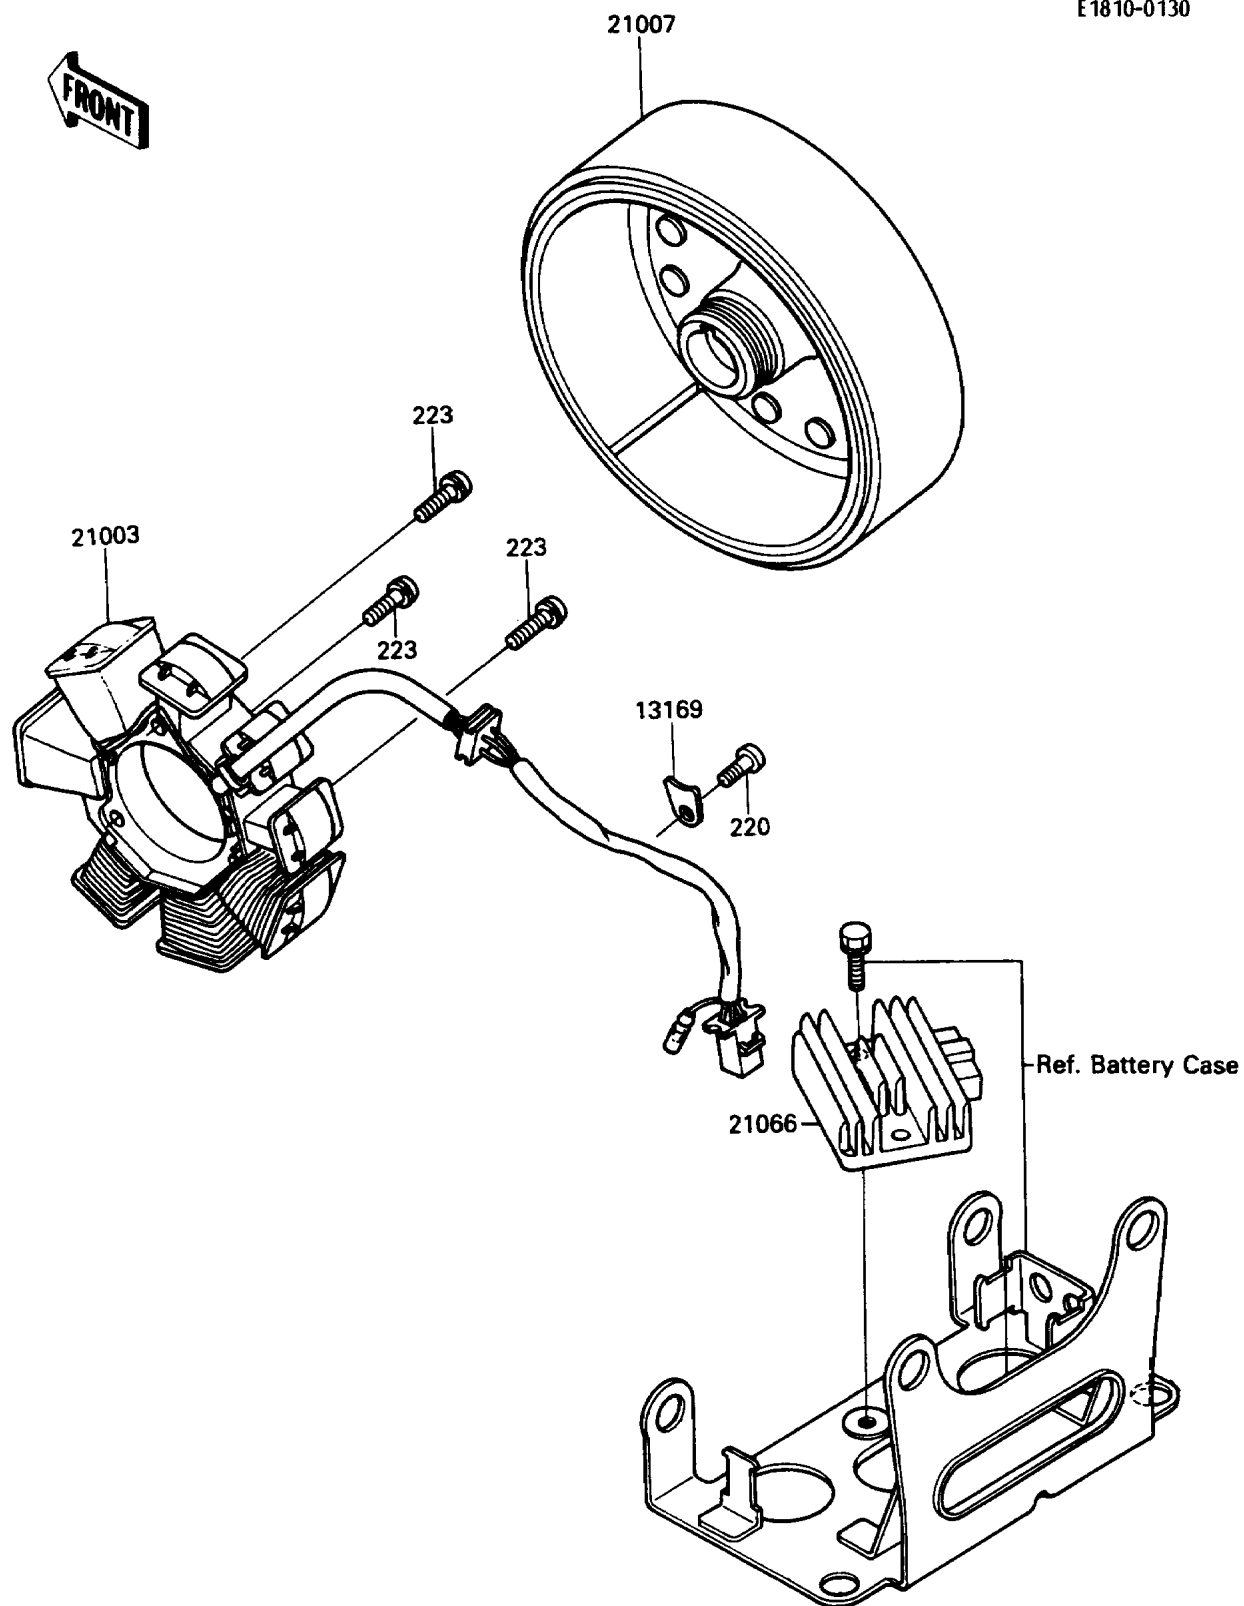

1988 Bayou 185 PARTS DIAGRAM

Generator

E1810-0130

1988 Bayou 185 PARTS LIST

Generator

ITEM NAME	PART NUMBER	QUANTITY
PLATE,HARNESS (Ref # 13169)	13169-1788	1
STATOR (Ref # 21003)	21003-1134	1
ROTOR (Ref # 21007)	21007-1134	1
REGULATOR-VOLTAGE (Ref # 21066)	21066-1052	1
SCREW-PAN-CROS,6X12 (Ref # 220)	220B0612	1
SCREW-PAN-WS-CROS (Ref # 223)	223B0530	1