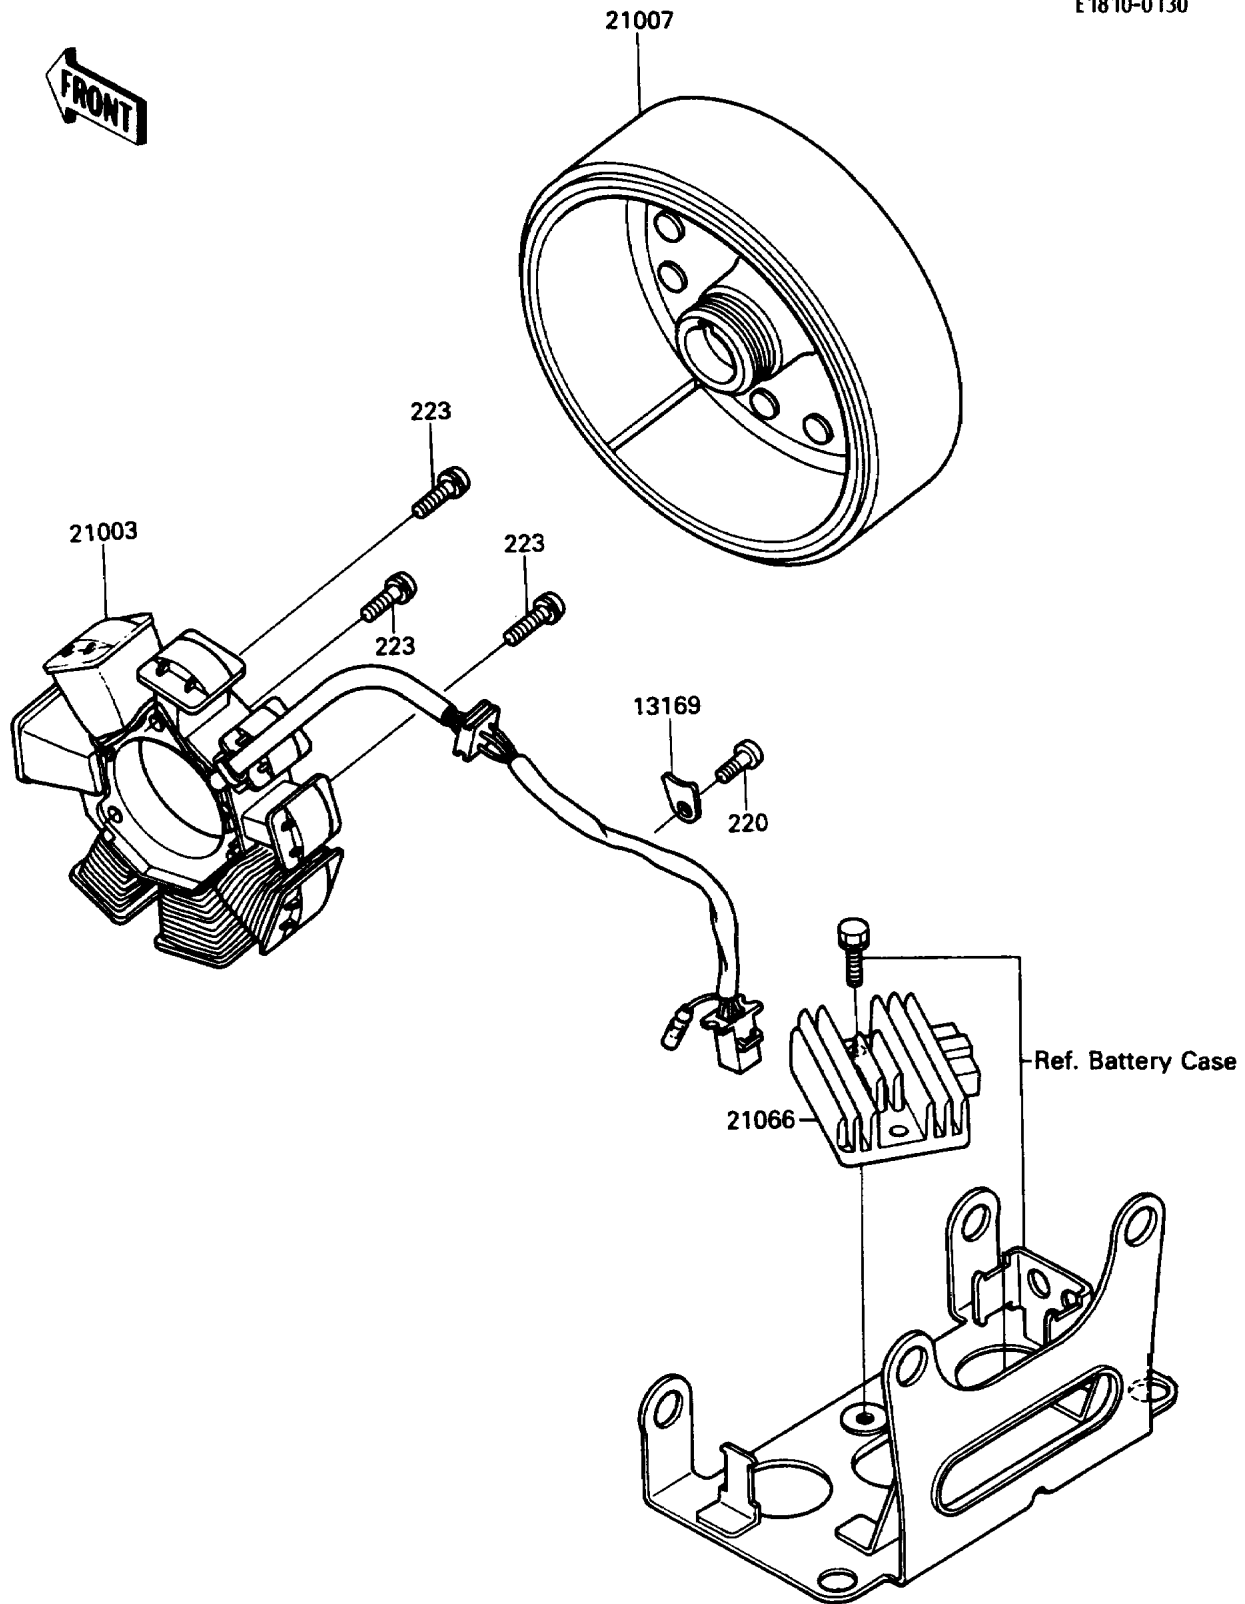

1987 Bayou 185 PARTS DIAGRAM

Generator

E1810-0130

1987 Bayou 185 PARTS LIST

Generator

ITEM NAME	PART NUMBER	QUANTITY
PLATE,HARNESS (Ref # 13169)	13169-1788	1
STATOR (Ref # 21003)	21003-1134	1
ROTOR (Ref # 21007)	21007-1134	1
REGULATOR-VOLTAGE (Ref # 21066)	21066-1052	1
SCREW-PAN-CROS,6X12 (Ref # 220)	220B0612	1
SCREW-PAN-WS-CROS (Ref # 223)	223B0530	1