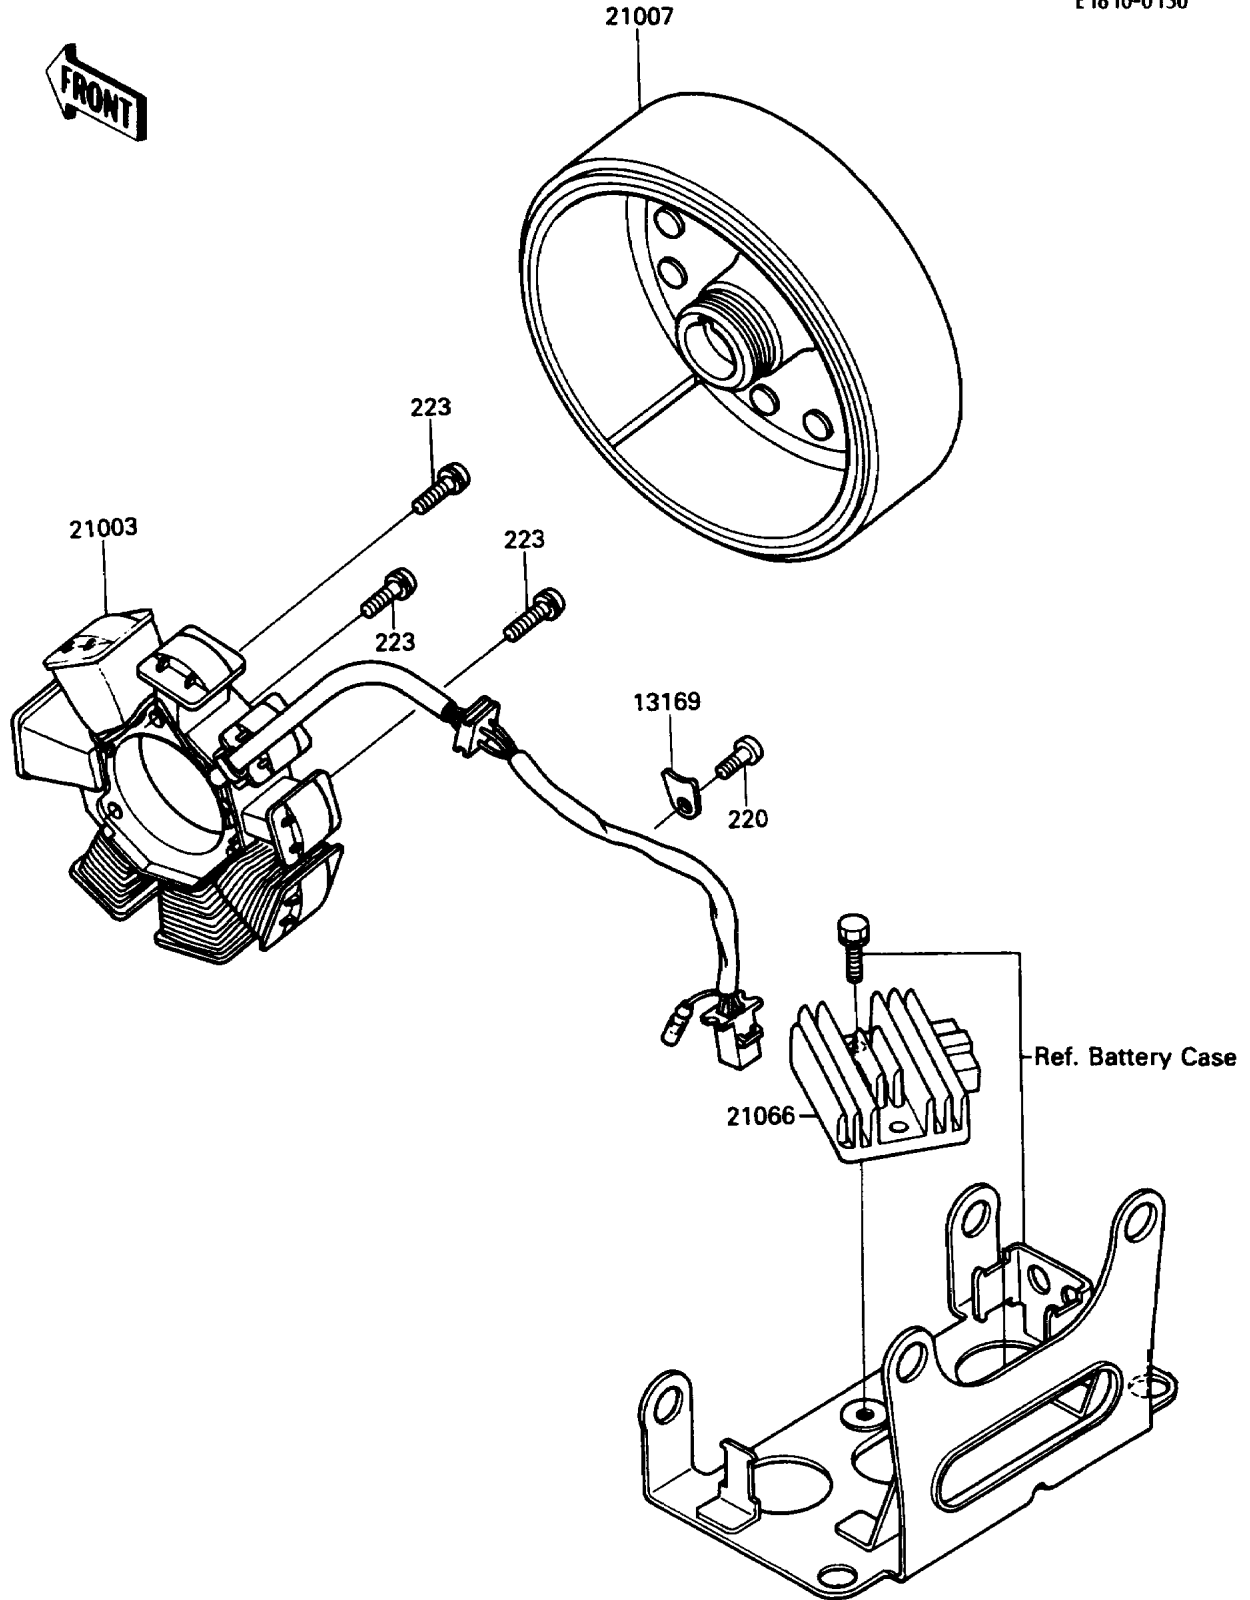

1986 Bayou 185 PARTS DIAGRAM

Generator

E1810-0130

1986 Bayou 185 PARTS LIST

Generator

ITEM NAME	PART NUMBER	QUANTITY
PLATE,HARNESS (Ref # 13169)	13169-1788	1
STATOR (Ref # 21003)	21003-1134	1
ROTOR (Ref # 21007)	21007-1134	1
REGULATOR-VOLTAGE (Ref # 21066)	21066-1052	1
SCREW-PAN-CROS,6X12 (Ref # 220)	220B0612	1
SCREW-PAN-WS-CROS (Ref # 223)	223B0530	3