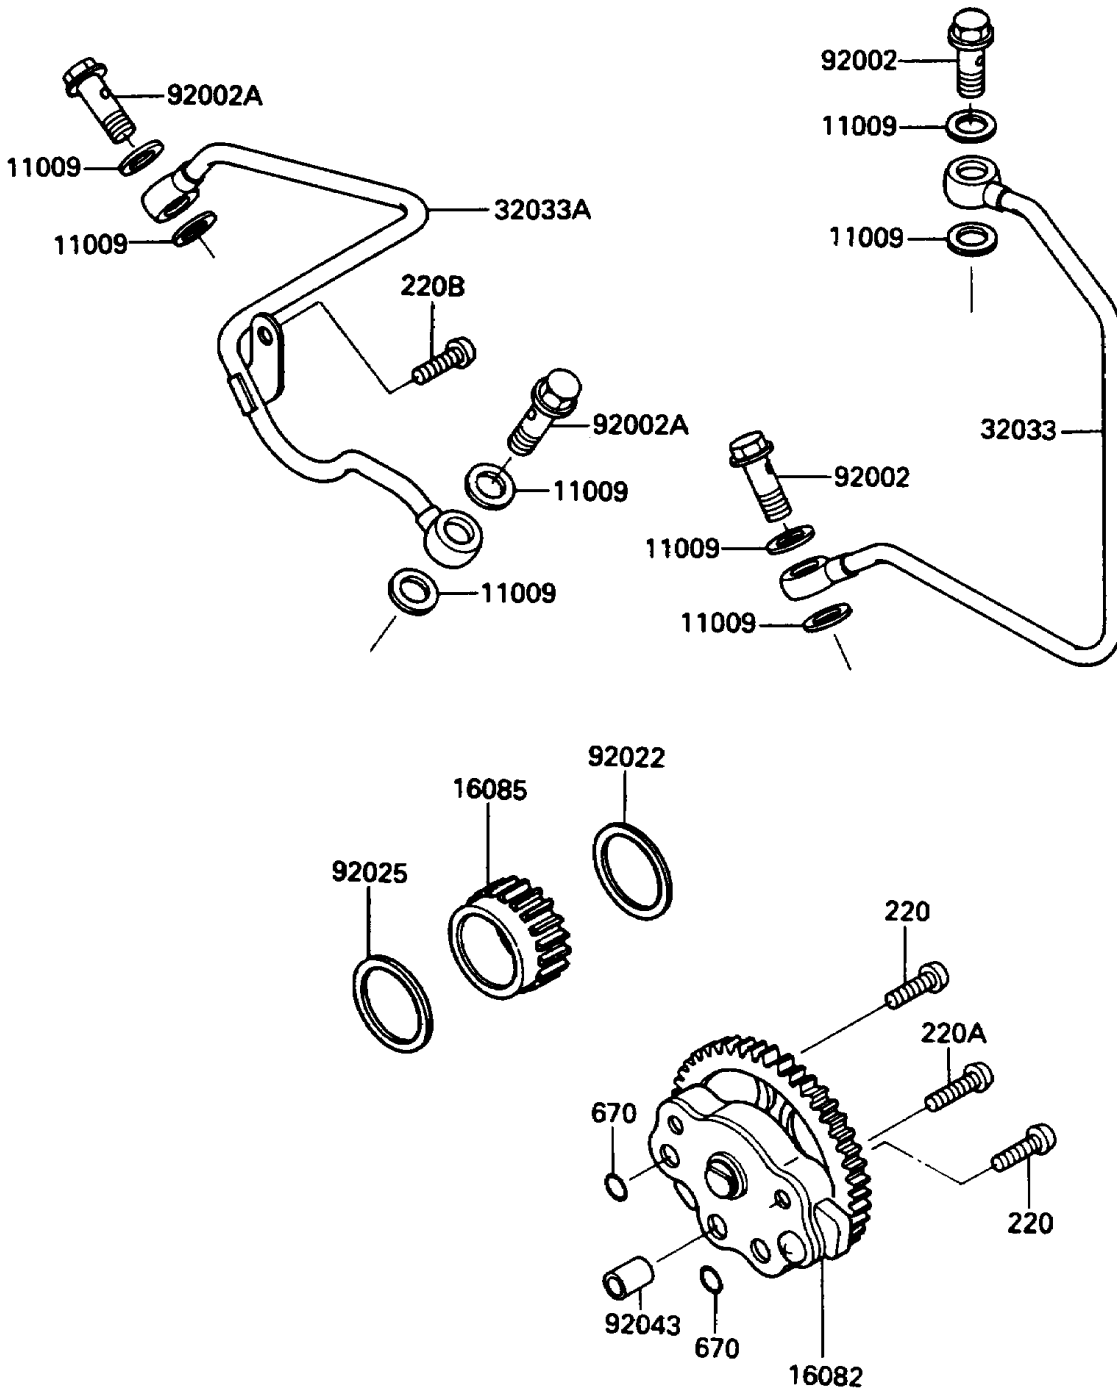

# 1986 Bayou 185 PARTS DIAGRAM

Oil Pump/Oil Filter

E1710-0071

# 1986 Bayou 185 PARTS LIST

Oil Pump/Oil Filter

ITEM NAME	PART NUMBER	QUANTITY
GASKET,OIL PIPE,8.2X14X1.0 (Ref # 11009)	11009-1344	8
PUMP-ASSY-OIL (Ref # 16082)	16082-1055	1
GEAR,OIL PUMP,22T (Ref # 16085)	16085-1133	1
PIPE,CYLINDER HEAD (Ref # 32033)	32033-1221	1
PIPE,TRANSMISSION (Ref # 32033A)	32033-1222	1
BOLT,BANJO,8X22 (Ref # 92002)	92002-1359	2
BOLT,BANJO,8X22 (Ref # 92002A)	92002-1871	2
WASHER,24.3X30X1.2 (Ref # 92022)	92022-1767	1
SHIM,25.3X36X0.9 (Ref # 92025)	92025-1129	1
PIN,6.2X8X14 (Ref # 92043)	92043-1263	1
SCREW-PAN-CROS,6X20,WHITE (Ref # 220)	220B0620	2
SCREW-PAN-CROS,6X30 (Ref # 220A)	220B0630	1
SCREW-PAN-CROS (Ref # 220B)	220X0612	1
O RING,10MM (Ref # 670)	670B1510	2