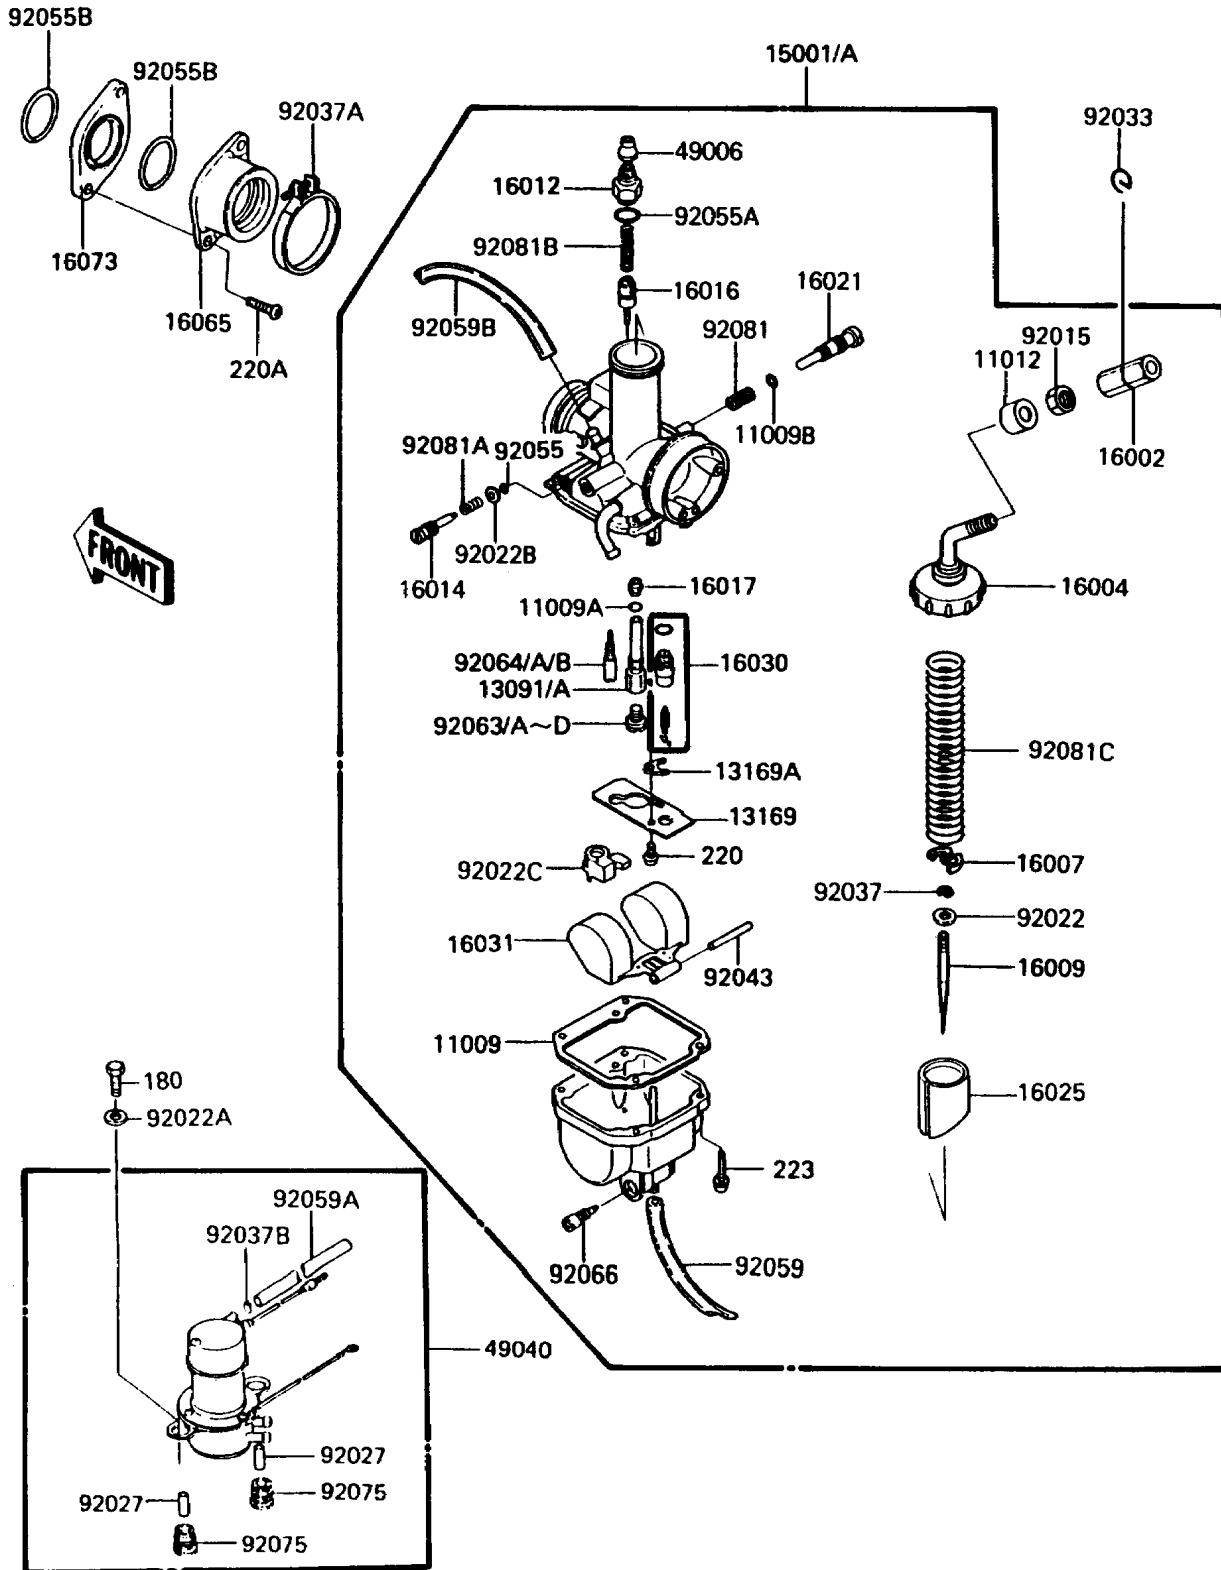

1988 Bayou 185 PARTS DIAGRAM

Carburetor

E1611-0185

1988 Bayou 185 PARTS LIST

Carburetor

ITEM NAME	PART NUMBER	QUANTITY
GASKET,FLOAT CHAMBER (Ref # 11009)	11009-1409	1
GASKET,"O"RING (Ref # 11009A)	16038-016	1
GASKET,"O"RING (Ref # 11009B)	16038-022	1
CAP,CHAMBER CAP (Ref # 11012)	11012-1389	1
HOLDER,NEEDLE JET (Ref # 13091A)	13091-1438	1
PLATE,FLOAT CHAMBER (Ref # 13169)	13169-1808	1
PLATE,LOCK (Ref # 13169A)	13169-1809	1
CARBURETOR-ASSY (Ref # 15001A)	15001-1322	1
ADJUSTER-CABLE (Ref # 16002)	16002-1006	1
CAP-CHAMBER (Ref # 16004)	16004-1052	1
SEAT-SPRING,THROTTLE VALVE (Ref # 16007)	16007-1111	1
NEEDLE-JET,5J14 (Ref # 16009)	16009-1247	1
CAP-STARTER PLUNGER (Ref # 16012)	16012-1054	1
SCREW-PILOT AIR (Ref # 16014)	16014-1052	1
PLUNGER,STARTER (Ref # 16016)	16016-1056	1
JET-NEEDLE,0-2 (Ref # 16017)	16017-1244	1
SCREW-THROTTLE STOP (Ref # 16021)	16021-1117	1
VALVE-THROTTLE,CA 3.5 (Ref # 16025)	16025-1155	1
VALVE-FLOAT,#1.0 (Ref # 16030)	16030-1055	1
FLOAT (Ref # 16031)	16031-1055	1
HOLDER-CARBURETOR (Ref # 16065)	16065-1109	1
INSULATOR (Ref # 16073)	16073-1053	1
BOOT,STARTER PLUNGER (Ref # 49006)	49006-1164	1
PUMP-FUEL (Ref # 49040)	49040-1053	1
NUT,CABLE ADJUST LOCK (Ref # 92015)	92015-1575	1
WASHER,THROTTLE VALVE (Ref # 92022)	92022-1024	1
WASHER,6.5X16X2 (Ref # 92022A)	92022-116	1
WASHER,ADJUST SCREW (Ref # 92022B)	92022-1187	1
WASHER,NEEDLE JET (Ref # 92022C)	92022-1530	1