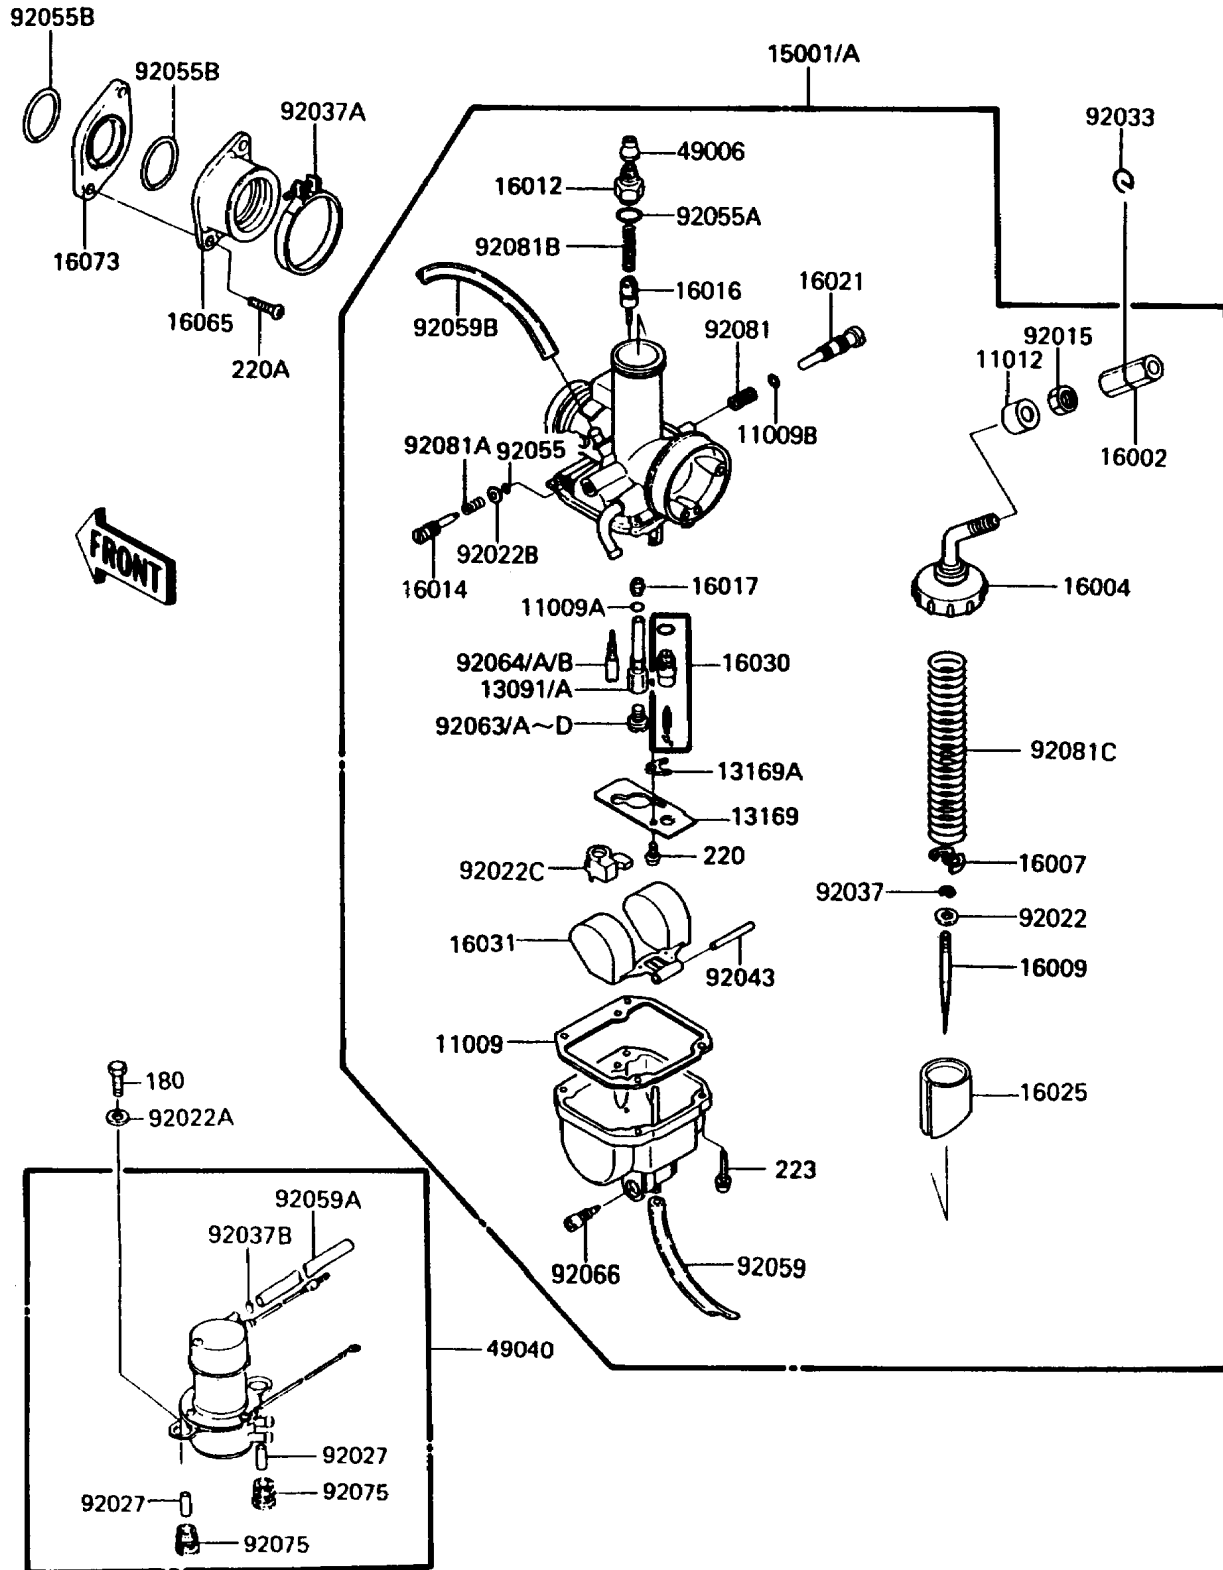

1987 Bayou 185 PARTS DIAGRAM

Carburetor

E1611-0185

1987 Bayou 185 PARTS LIST

Carburetor

ITEM NAME	PART NUMBER	QUANTITY
GASKET,FLOAT CHAMBER (Ref # 11009)	11009-1409	1
GASKET,"O"RING (Ref # 11009A)	16038-016	1
GASKET,"O"RING (Ref # 11009B)	16038-022	1
CAP,CHAMBER CAP (Ref # 11012)	11012-1389	1
HOLDER,NEEDLE JET (Ref # 13091A)	13091-1438	1
PLATE,FLOAT CHAMBER (Ref # 13169)	13169-1808	1
PLATE,LOCK (Ref # 13169A)	13169-1809	1
CARBURETOR-ASSY (Ref # 15001A)	15001-1322	1
ADJUSTER-CABLE (Ref # 16002)	16002-1006	1
CAP-CHAMBER (Ref # 16004)	16004-1052	1
SEAT-SPRING,THROTTLE VALVE (Ref # 16007)	16007-1111	1
NEEDLE-JET,5J14 (Ref # 16009)	16009-1247	1
CAP-STARTER PLUNGER (Ref # 16012)	16012-1054	1
SCREW-PILOT AIR (Ref # 16014)	16014-1052	1
PLUNGER,STARTER (Ref # 16016)	16016-1056	1
JET-NEEDLE,O-2 (Ref # 16017)	16017-1244	1
SCREW-THROTTLE STOP (Ref # 16021)	16021-1117	1
VALVE-THROTTLE,CA 3.5 (Ref # 16025)	16025-1155	1
VALVE-FLOAT,#1.0 (Ref # 16030)	16030-1055	1
FLOAT (Ref # 16031)	16031-1055	1
HOLDER-CARBURETOR (Ref # 16065)	16065-1109	1
INSULATOR (Ref # 16073)	16073-1053	1
BOOT,STARTER PLUNGER (Ref # 49006)	49006-1164	1
PUMP-FUEL (Ref # 49040)	49040-1053	1
NUT,CABLE ADJUST LOCK (Ref # 92015)	92015-1575	1
WASHER,THROTTLE VALVE (Ref # 92022)	92022-1024	1
WASHER,6.5X16X2 (Ref # 92022A)	92022-116	1
WASHER,ADJUST SCREW (Ref # 92022B)	92022-1187	1
WASHER,NEEDLE JET (Ref # 92022C)	92022-1530	1