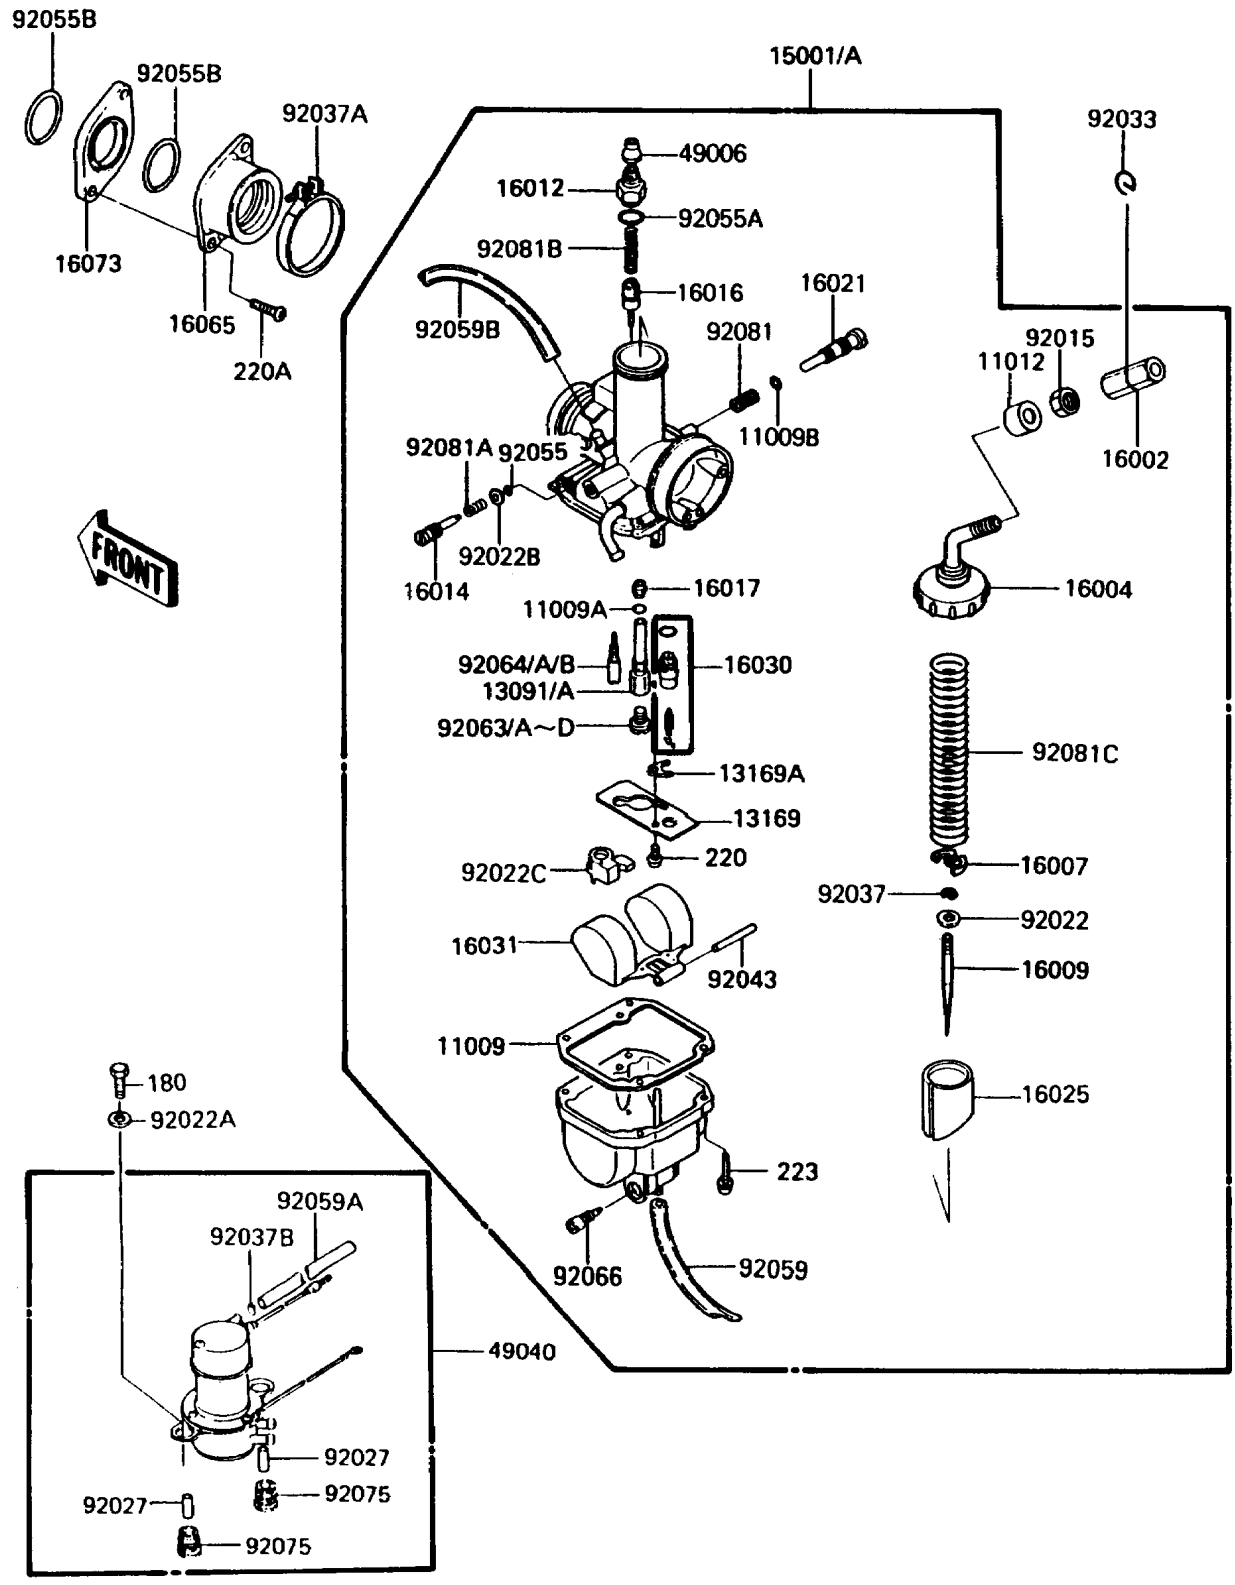

1986 Bayou 185 PARTS DIAGRAM

Carburetor

E1611-0185

1986 Bayou 185 PARTS LIST

Carburetor

ITEM NAME	PART NUMBER	QUANTITY
GASKET,FLOAT CHAMBER (Ref # 11009)	11009-1409	1
GASKET,"O"RING (Ref # 11009A)	16038-016	1
GASKET,"O"RING (Ref # 11009B)	16038-022	1
CAP,CHAMBER CAP (Ref # 11012)	11012-1389	1
HOLDER (Ref # 13091)	13091-1348	1
PLATE,FLOAT CHAMBER (Ref # 13169)	13169-1808	1
PLATE,LOCK (Ref # 13169A)	13169-1809	1
CARBURETOR-ASSY (Ref # 15001)	15001-1219	1
ADJUSTER-CABLE (Ref # 16002)	16002-1006	1
CAP-CHAMBER (Ref # 16004)	16004-1052	1
SEAT-SPRING,THROTTLE VALVE (Ref # 16007)	16007-1111	1
NEEDLE-JET,5J14 (Ref # 16009)	16009-1247	1
CAP-STARTER PLUNGER (Ref # 16012)	16012-1054	1
SCREW-PILOT AIR (Ref # 16014)	16014-1052	1
PLUNGER,STARTER (Ref # 16016)	16016-1056	1
JET-NEEDLE,O-2 (Ref # 16017)	16017-1244	1
SCREW-THROTTLE STOP (Ref # 16021)	16021-1117	1
VALVE-THROTTLE,CA 3.5 (Ref # 16025)	16025-1155	1
VALVE-FLOAT,#1.0 (Ref # 16030)	16030-1055	1
FLOAT (Ref # 16031)	16031-1055	1
HOLDER-CARBURETOR (Ref # 16065)	16065-1109	1
INSULATOR (Ref # 16073)	16073-1053	1
BOOT,STARTER PLUNGER (Ref # 49006)	49006-1164	1
PUMP-FUEL (Ref # 49040)	49040-1053	1
NUT,CABLE ADJUST LOCK (Ref # 92015)	92015-1575	1
WASHER,THROTTLE VALVE (Ref # 92022)	92022-1024	1
WASHER,6.5X16X2 (Ref # 92022A)	92022-116	2
WASHER,ADJUST SCREW (Ref # 92022B)	92022-1187	1
WASHER,NEEDLE JET (Ref # 92022C)	92022-1530	1