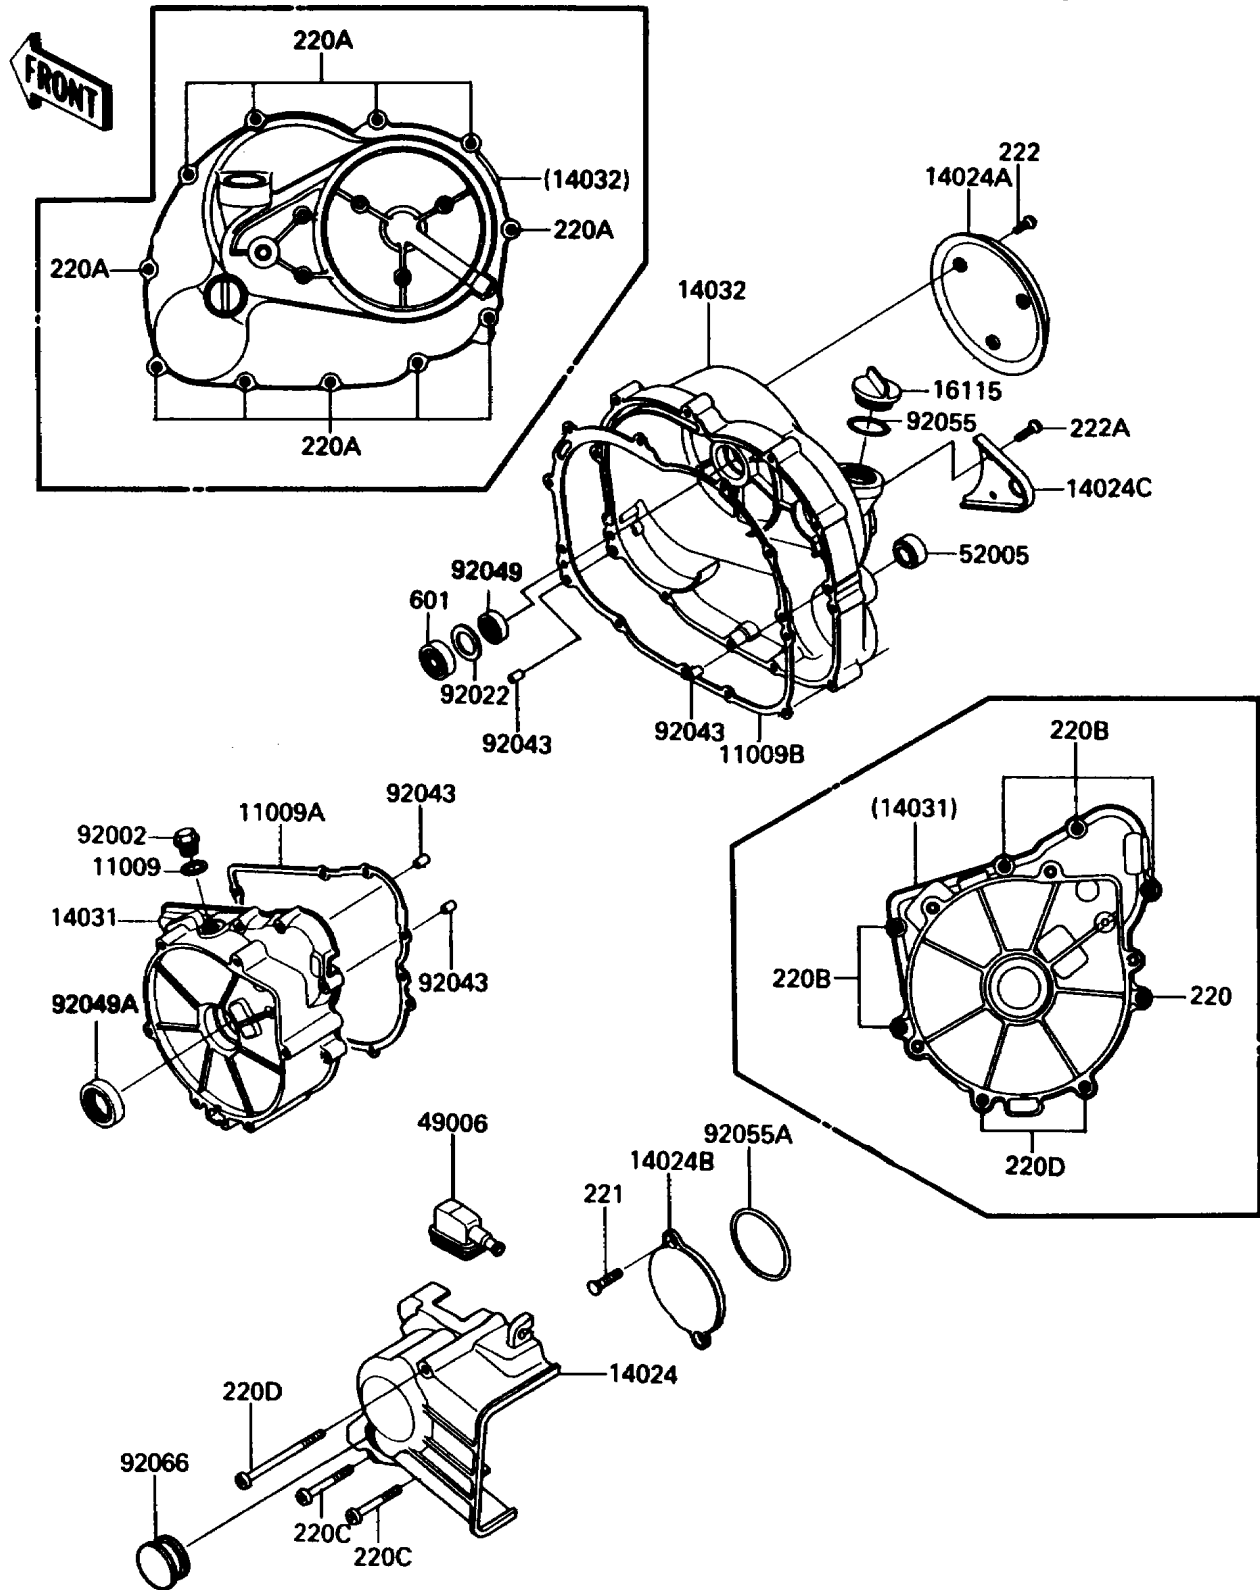

1988 Bayou 185 PARTS DIAGRAM

Engine Cover(s)

E1431-0180

1988 Bayou 185 PARTS LIST

Engine Cover(s)

ITEM NAME	PART NUMBER	QUANTITY
GASKET,14.3X20X1 (Ref # 11009)	11009-1238	1
GASKET,GENERATOR COVER (Ref # 11009A)	11009-1393	1
GASKET,CLUTCH COVER (Ref # 11009B)	11009-1395	1
COVER,GEAR CASE (Ref # 14024)	14024-1241	1
COVER (Ref # 14024A)	14025-1807	1
COVER (Ref # 14024B)	14025-1813	1
COVER (Ref # 14024C)	14025-1838	1
COVER-GENERATOR (Ref # 14031)	14031-1173	1
COVER-CLUTCH (Ref # 14032)	14032-1158	1
CAP-OIL FILLER (Ref # 16115)	16115-1009	1
BOOT (Ref # 49006)	49006-1183	1
GAUGE,OIL LEVEL (Ref # 52005)	52005-1009	1
BOLT,14X10 (Ref # 92002)	92002-1513	1
WASHER,21X31.5X1.0 (Ref # 92022)	92022-1624	1
PIN,DOWEL,6.3X8X14 (Ref # 92043)	92042-007	1
SEAL-OIL (Ref # 92049)	92049-1191	1
SEAL-OIL,TC25356 (Ref # 92049A)	92049-1317	1
RING-O,31.5X2.6 (Ref # 92055)	92055-049	1
RING-O,55MM (Ref # 92055A)	92055-1120	1
PLUG (Ref # 92066)	92066-1231	1
SCREW-PAN-CROS,6X25,BLACK (Ref # 220)	220C0625	1
SCREW-PAN-CROS,6X30,BLACK (Ref # 220A)	220C0630	1
SCREW-PAN-CROS,6X35,BLACK (Ref # 220B)	220C0635	1
SCREW-PAN-CROS (Ref # 220C)	220C0650	1
SCREW-PAN-CROS,6X70 (Ref # 220D)	220C0670	1
SCREW-CSK-CROS,6X18 (Ref # 221)	221B0618	1
SCREW-CSK-RD-CROS (Ref # 222)	222C0510	1
SCREW-CSK-RD-CROS (Ref # 222A)	222C0518	1
BEARING-BALL,#6201C3 (Ref # 601)	601B6201	1