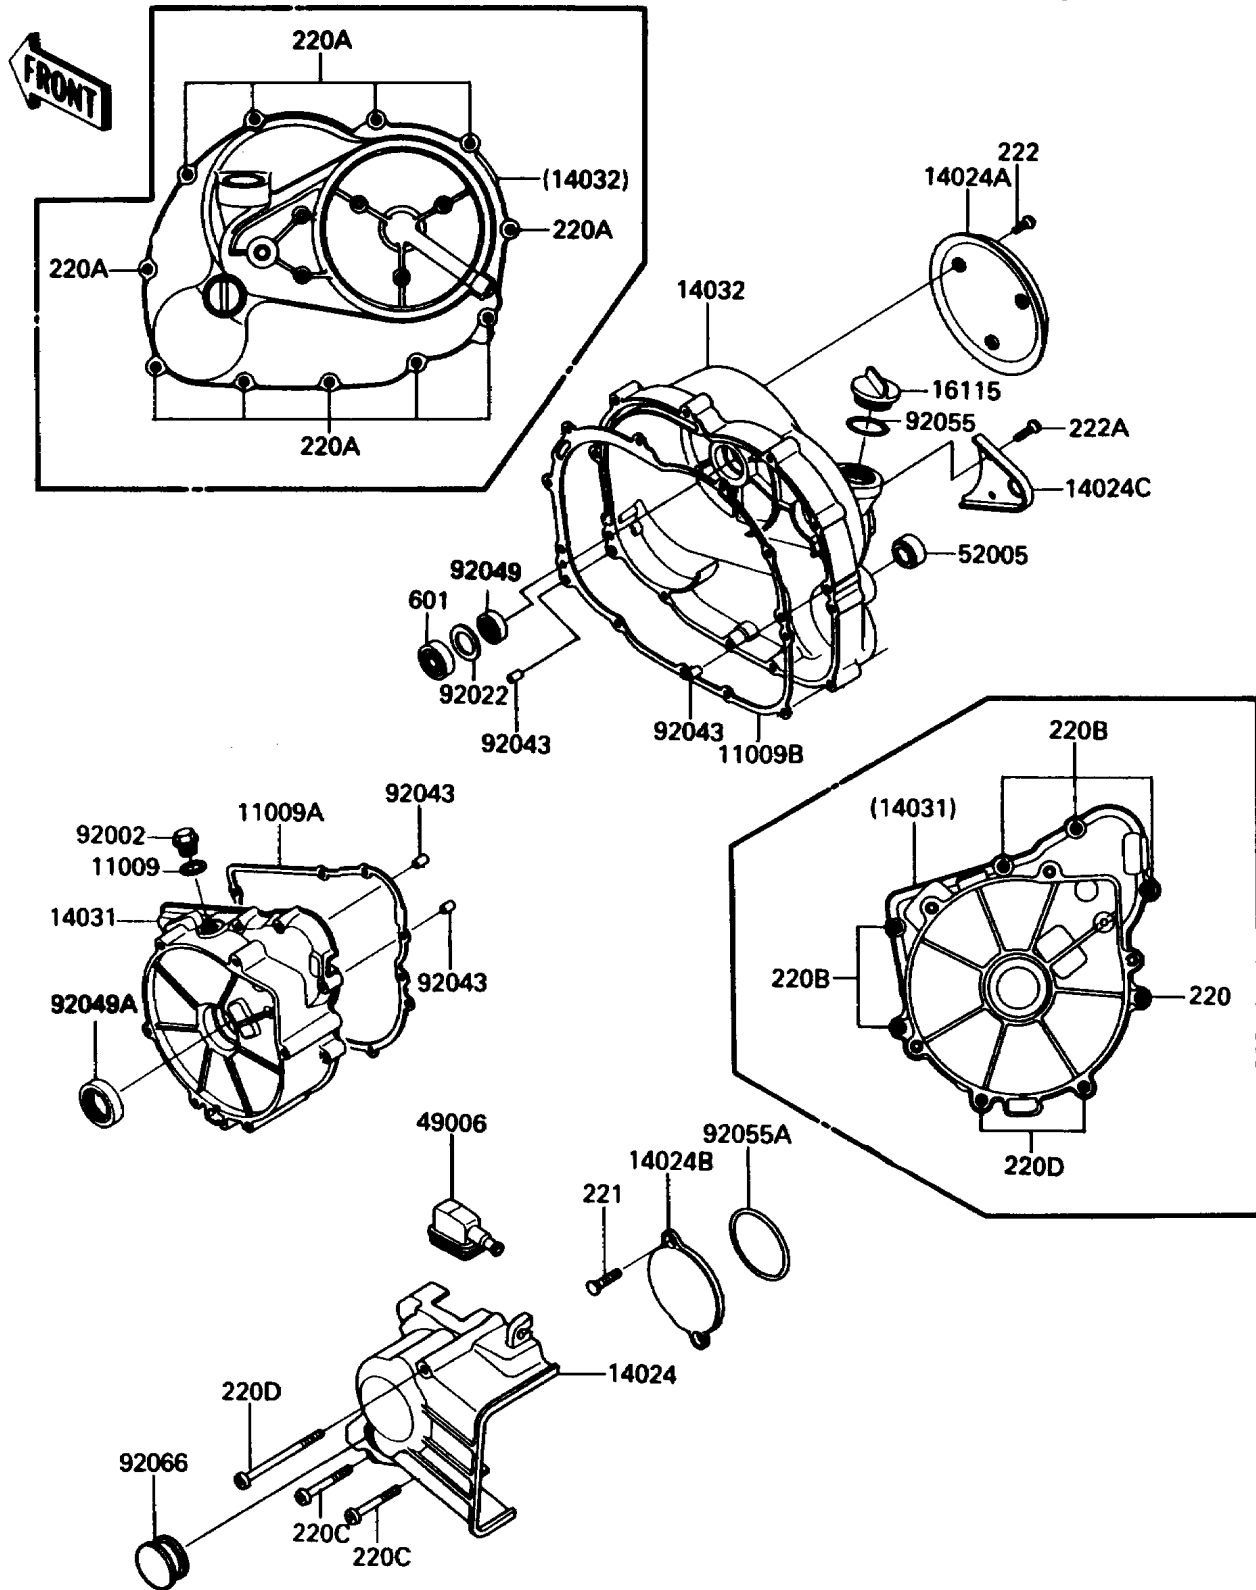

1987 Bayou 185 PARTS DIAGRAM

Engine Cover(s)

E1431-0180

1987 Bayou 185 PARTS LIST

Engine Cover(s)

ITEM NAME	PART NUMBER	QUANTITY
GASKET,14.3X20X1 (Ref # 11009)	11009-1238	1
GASKET,GENERATOR COVER (Ref # 11009A)	11009-1393	1
GASKET,CLUTCH COVER (Ref # 11009B)	11009-1395	1
COVER,GEAR CASE (Ref # 14024)	14024-1241	1
COVER (Ref # 14024A)	14025-1807	1
COVER (Ref # 14024B)	14025-1813	1
COVER (Ref # 14024C)	14025-1838	1
COVER-GENERATOR (Ref # 14031)	14031-1173	1
COVER-CLUTCH (Ref # 14032)	14032-1158	1
CAP-OIL FILLER (Ref # 16115)	16115-1009	1
BOOT (Ref # 49006)	49006-1183	1
GAUGE,OIL LEVEL (Ref # 52005)	52005-1009	1
BOLT,14X10 (Ref # 92002)	92002-1513	1
WASHER,21X31.5X1.0 (Ref # 92022)	92022-1624	1
PIN,DOWEL,6.3X8X14 (Ref # 92043)	92042-007	4
SEAL-OIL (Ref # 92049)	92049-1191	1
SEAL-OIL,TC25356 (Ref # 92049A)	92049-1317	1
RING-O,31.5X2.6 (Ref # 92055)	92055-049	1
RING-O,55MM (Ref # 92055A)	92055-1120	1
PLUG (Ref # 92066)	92066-1231	1
SCREW-PAN-CROS,6X25,BLACK (Ref # 220)	220C0625	1
SCREW-PAN-CROS,6X30,BLACK (Ref # 220A)	220C0630	11
SCREW-PAN-CROS,6X35,BLACK (Ref # 220B)	220C0635	5
SCREW-PAN-CROS (Ref # 220C)	220C0650	2
SCREW-PAN-CROS,6X70 (Ref # 220D)	220C0670	3
SCREW-CSK-CROS,6X18 (Ref # 221)	221B0618	2
SCREW-CSK-RD-CROS (Ref # 222)	222C0510	3
SCREW-CSK-RD-CROS (Ref # 222A)	222C0518	2
BEARING-BALL,#6201C3 (Ref # 601)	601B6201	1