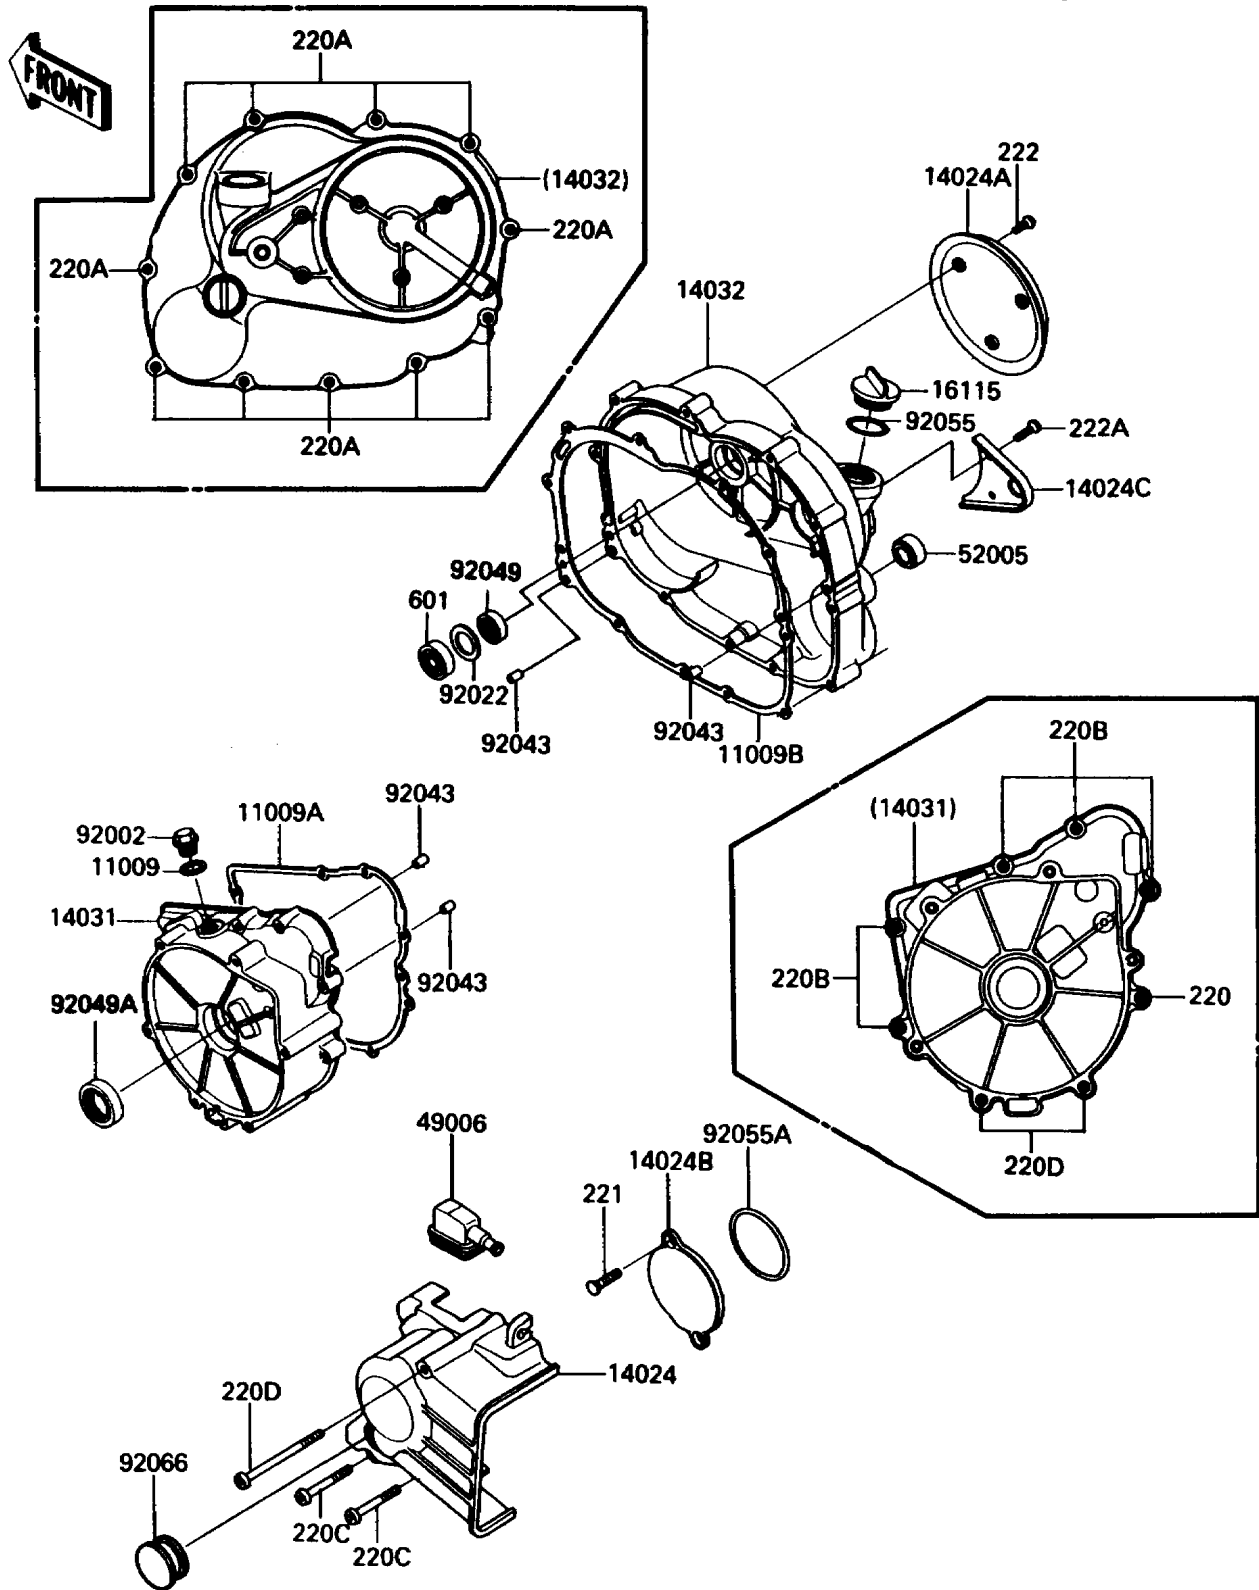

1987 Bayou 185 PARTS DIAGRAM

Engine Cover(s)

E1431-0180

1987 Bayou 185 PARTS LIST

Engine Cover(s)

ITEM NAME	PART NUMBER	QUANTITY
GASKET,14.3X20X1 (Ref # 11009)	11009-1238	1
GASKET,GENERATOR COVER (Ref # 11009A)	11009-1393	1
GASKET,CLUTCH COVER (Ref # 11009B)	11009-1395	1
COVER,GEAR CASE (Ref # 14024)	14024-1241	1
COVER (Ref # 14024A)	14025-1807	1
COVER (Ref # 14024B)	14025-1813	1
COVER (Ref # 14024C)	14025-1838	1
COVER-GENERATOR (Ref # 14031)	14031-1173	1
COVER-CLUTCH (Ref # 14032)	14032-1158	1
CAP-OIL FILLER (Ref # 16115)	16115-1009	1
BOOT (Ref # 49006)	49006-1183	1
GAUGE,OIL LEVEL (Ref # 52005)	52005-1009	1
BOLT,14X10 (Ref # 92002)	92002-1513	1
WASHER,21X31.5X1.0 (Ref # 92022)	92022-1624	1
PIN,DOWEL,6.3X8X14 (Ref # 92043)	92042-007	1
SEAL-OIL (Ref # 92049)	92049-1191	1
SEAL-OIL,TC25356 (Ref # 92049A)	92049-1317	1
RING-O,31.5X2.6 (Ref # 92055)	92055-049	1
RING-O,55MM (Ref # 92055A)	92055-1120	1
PLUG (Ref # 92066)	92066-1231	1
SCREW-PAN-CROS,6X25,BLACK (Ref # 220)	220C0625	1
SCREW-PAN-CROS,6X30,BLACK (Ref # 220A)	220C0630	1
SCREW-PAN-CROS,6X35,BLACK (Ref # 220B)	220C0635	1
SCREW-PAN-CROS (Ref # 220C)	220C0650	1
SCREW-PAN-CROS,6X70 (Ref # 220D)	220C0670	1
SCREW-CSK-CROS,6X18 (Ref # 221)	221B0618	1
SCREW-CSK-RD-CROS (Ref # 222)	222C0510	1
SCREW-CSK-RD-CROS (Ref # 222A)	222C0518	1
BEARING-BALL,#6201C3 (Ref # 601)	601B6201	1