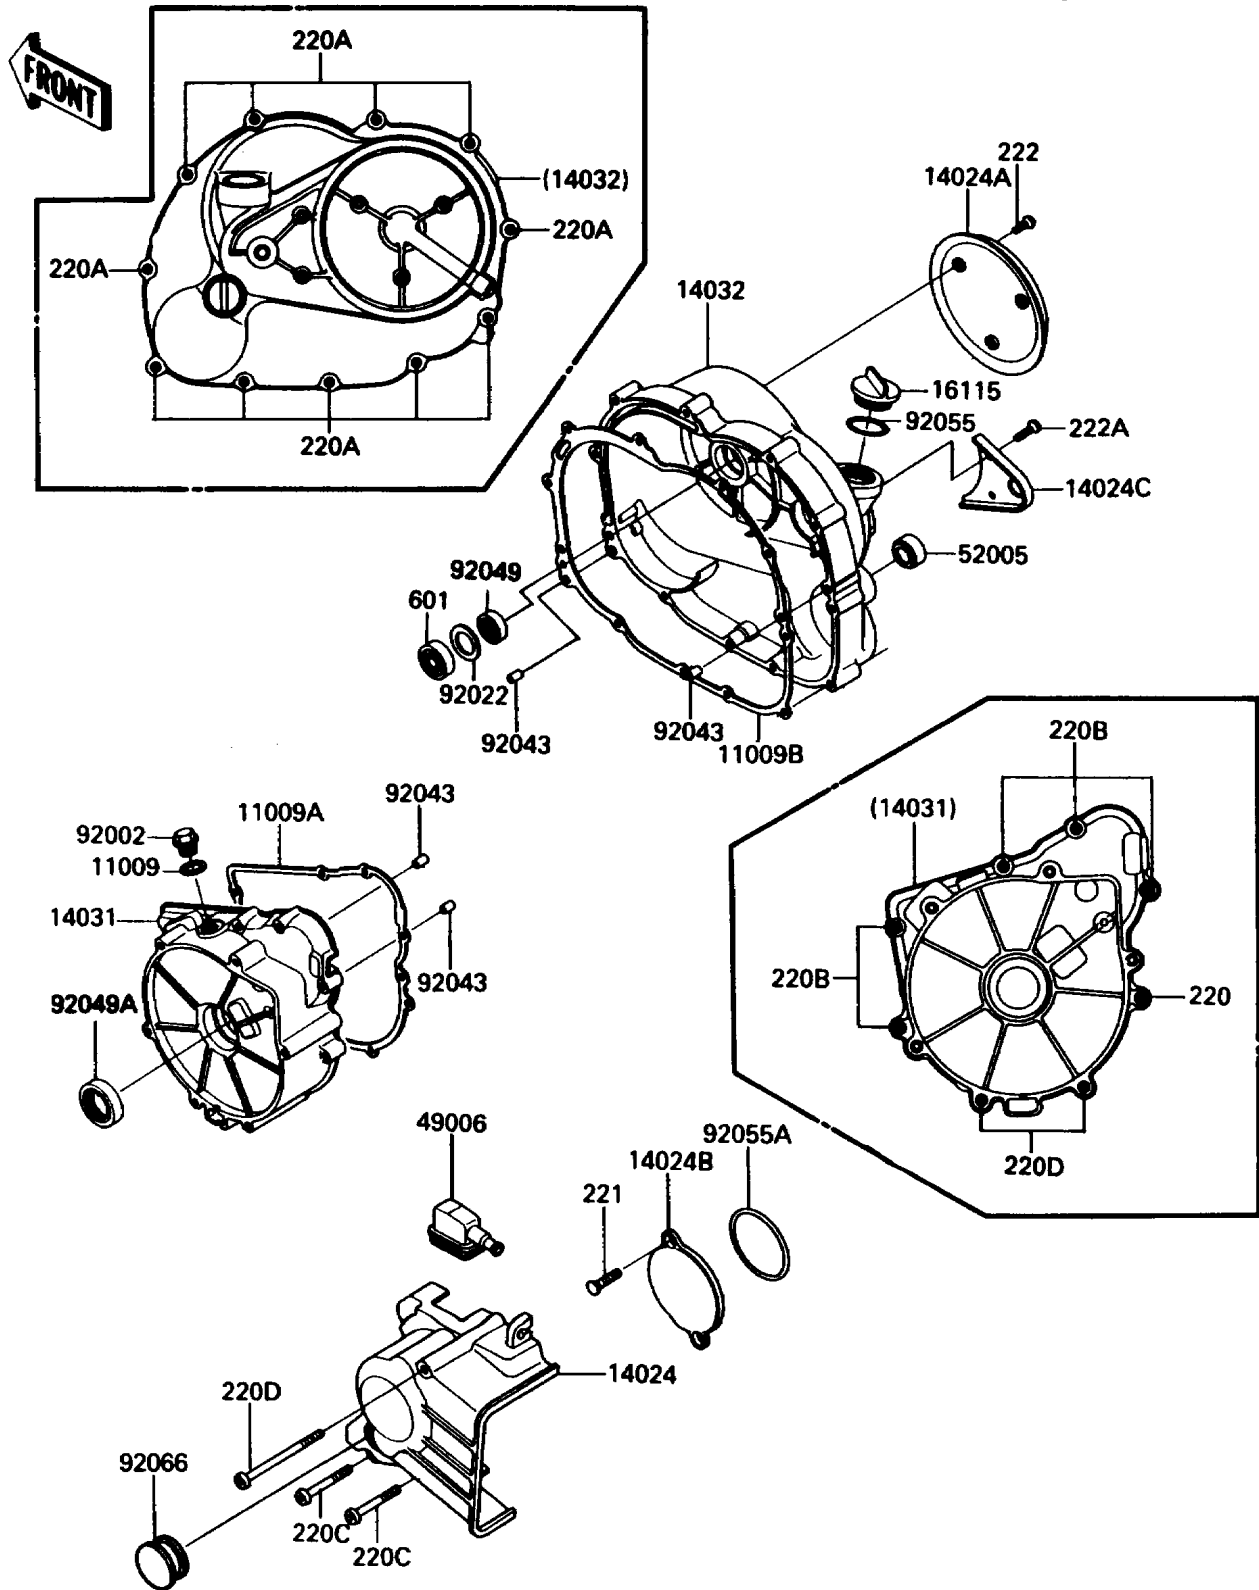

1986 Bayou 185 PARTS DIAGRAM

Engine Cover(s)

E1431-0180

1986 Bayou 185 PARTS LIST

Engine Cover(s)

ITEM NAME	PART NUMBER	QUANTITY
GASKET,14.3X20X1 (Ref # 11009)	11009-1238	1
GASKET,GENERATOR COVER (Ref # 11009A)	11009-1393	1
GASKET,CLUTCH COVER (Ref # 11009B)	11009-1395	1
COVER,GEAR CASE (Ref # 14024)	14024-1241	1
COVER (Ref # 14024A)	14025-1807	1
COVER (Ref # 14024B)	14025-1813	1
COVER (Ref # 14024C)	14025-1838	1
COVER-GENERATOR (Ref # 14031)	14031-1173	1
COVER-CLUTCH (Ref # 14032)	14032-1158	1
CAP-OIL FILLER (Ref # 16115)	16115-1009	1
BOOT (Ref # 49006)	49006-1183	1
GAUGE,OIL LEVEL (Ref # 52005)	52005-1009	1
BOLT,14X10 (Ref # 92002)	92002-1513	1
WASHER,21X31.5X1.0 (Ref # 92022)	92022-1624	1
PIN,DOWEL,6.3X8X14 (Ref # 92043)	92042-007	4
SEAL-OIL (Ref # 92049)	92049-1191	1
SEAL-OIL,TC25356 (Ref # 92049A)	92049-1317	1
RING-O,31.5X2.6 (Ref # 92055)	92055-049	1
RING-O,55MM (Ref # 92055A)	92055-1120	1
PLUG (Ref # 92066)	92066-1231	1
SCREW-PAN-CROS,6X25,BLACK (Ref # 220)	220C0625	1
SCREW-PAN-CROS,6X30,BLACK (Ref # 220A)	220C0630	11
SCREW-PAN-CROS,6X35,BLACK (Ref # 220B)	220C0635	5
SCREW-PAN-CROS (Ref # 220C)	220C0650	2
SCREW-PAN-CROS,6X70 (Ref # 220D)	220C0670	3
SCREW-CSK-CROS,6X18 (Ref # 221)	221B0618	2
SCREW-CSK-RD-CROS (Ref # 222)	222C0510	3
SCREW-CSK-RD-CROS (Ref # 222A)	222C0518	2
BEARING-BALL,#6201C3 (Ref # 601)	601B6201	1