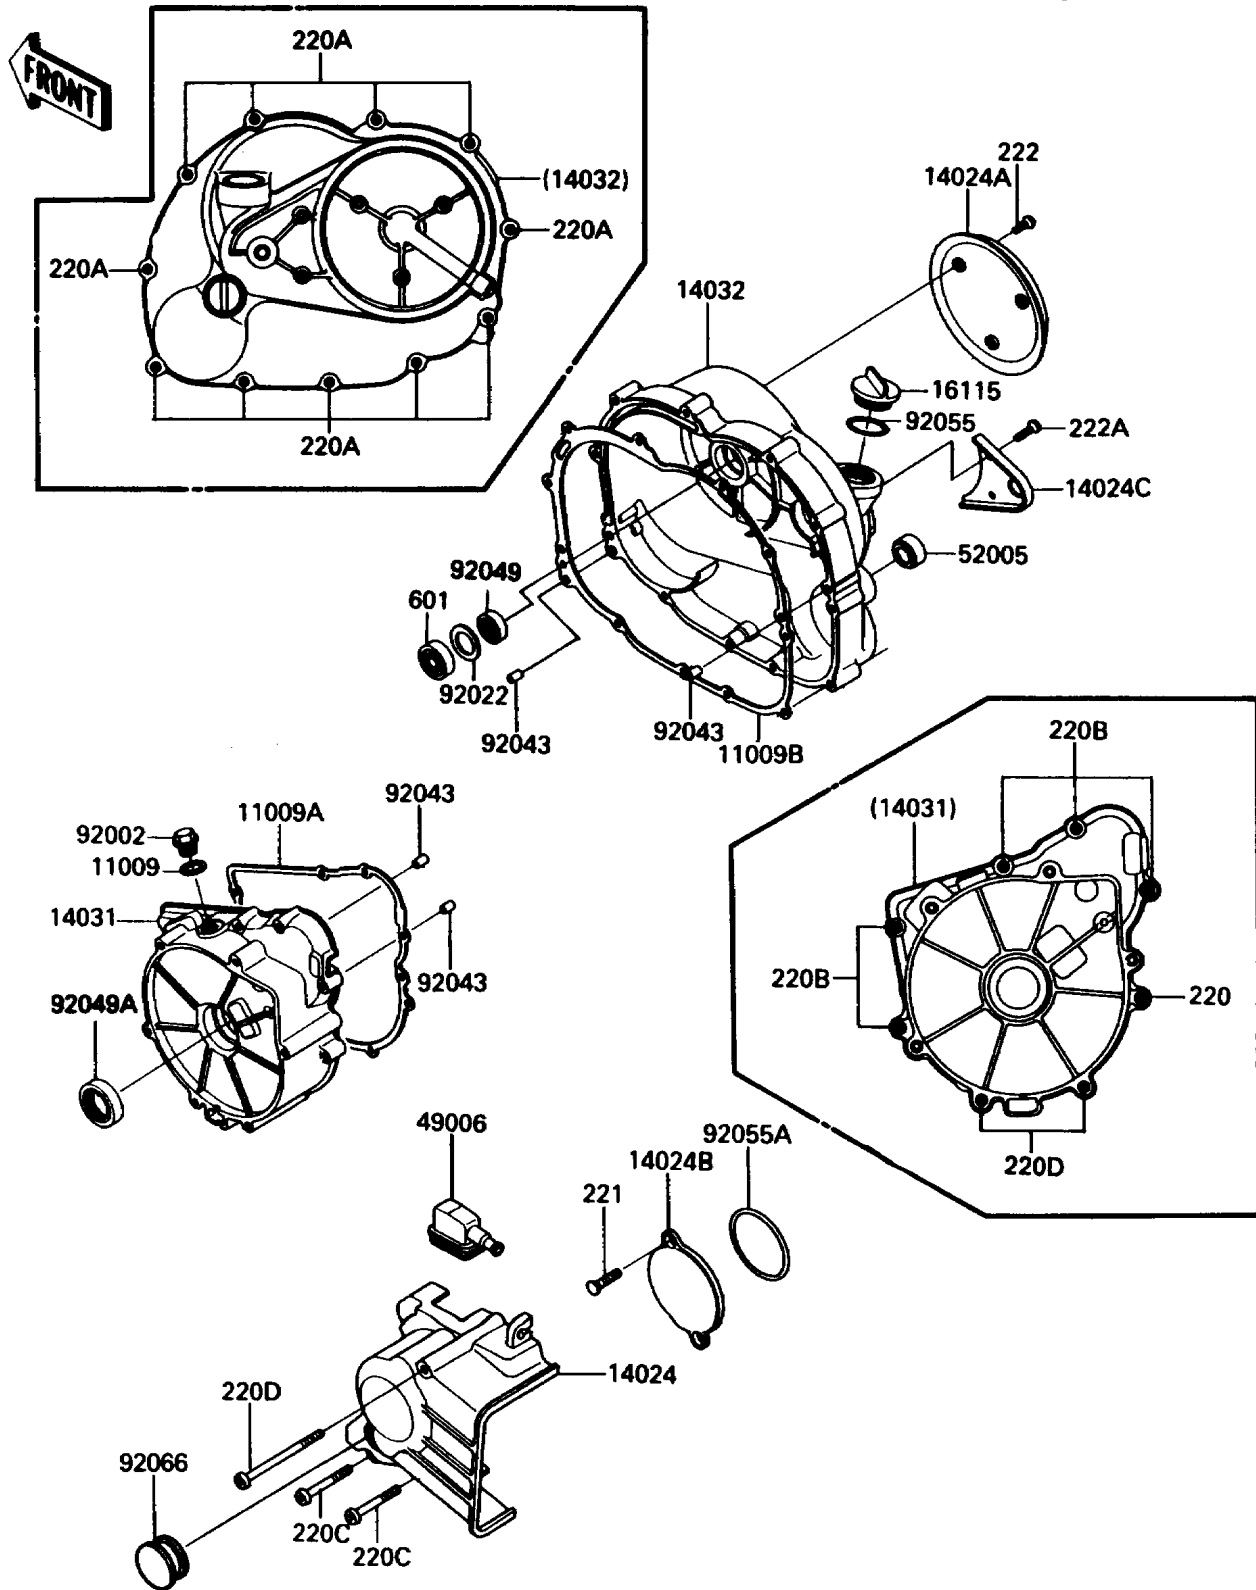

# 1986 Bayou 185 PARTS DIAGRAM

Engine Cover(s)

E1431-0180

# 1986 Bayou 185 PARTS LIST

Engine Cover(s)

ITEM NAME	PART NUMBER	QUANTITY
GASKET,14.3X20X1 (Ref # 11009)	11009-1238	1
GASKET,GENERATOR COVER (Ref # 11009A)	11009-1393	1
GASKET,CLUTCH COVER (Ref # 11009B)	11009-1395	1
COVER,GEAR CASE (Ref # 14024)	14024-1241	1
COVER (Ref # 14024A)	14025-1807	1
COVER (Ref # 14024B)	14025-1813	1
COVER (Ref # 14024C)	14025-1838	1
COVER-GENERATOR (Ref # 14031)	14031-1173	1
COVER-CLUTCH (Ref # 14032)	14032-1158	1
CAP-OIL FILLER (Ref # 16115)	16115-1009	1
BOOT (Ref # 49006)	49006-1183	1
GAUGE,OIL LEVEL (Ref # 52005)	52005-1009	1
BOLT,14X10 (Ref # 92002)	92002-1513	1
WASHER,21X31.5X1.0 (Ref # 92022)	92022-1624	1
PIN,DOWEL,6.3X8X14 (Ref # 92043)	92042-007	4
SEAL-OIL (Ref # 92049)	92049-1191	1
SEAL-OIL,TC25356 (Ref # 92049A)	92049-1317	1
RING-O,31.5X2.6 (Ref # 92055)	92055-049	1
RING-O,55MM (Ref # 92055A)	92055-1120	1
PLUG (Ref # 92066)	92066-1231	1
SCREW-PAN-CROS,6X25,BLACK (Ref # 220)	220C0625	1
SCREW-PAN-CROS,6X30,BLACK (Ref # 220A)	220C0630	11
SCREW-PAN-CROS,6X35,BLACK (Ref # 220B)	220C0635	5
SCREW-PAN-CROS (Ref # 220C)	220C0650	2
SCREW-PAN-CROS,6X70 (Ref # 220D)	220C0670	3
SCREW-CSK-CROS,6X18 (Ref # 221)	221B0618	2
SCREW-CSK-RD-CROS (Ref # 222)	222C0510	3
SCREW-CSK-RD-CROS (Ref # 222A)	222C0518	2
BEARING-BALL,#6201C3 (Ref # 601)	601B6201	1