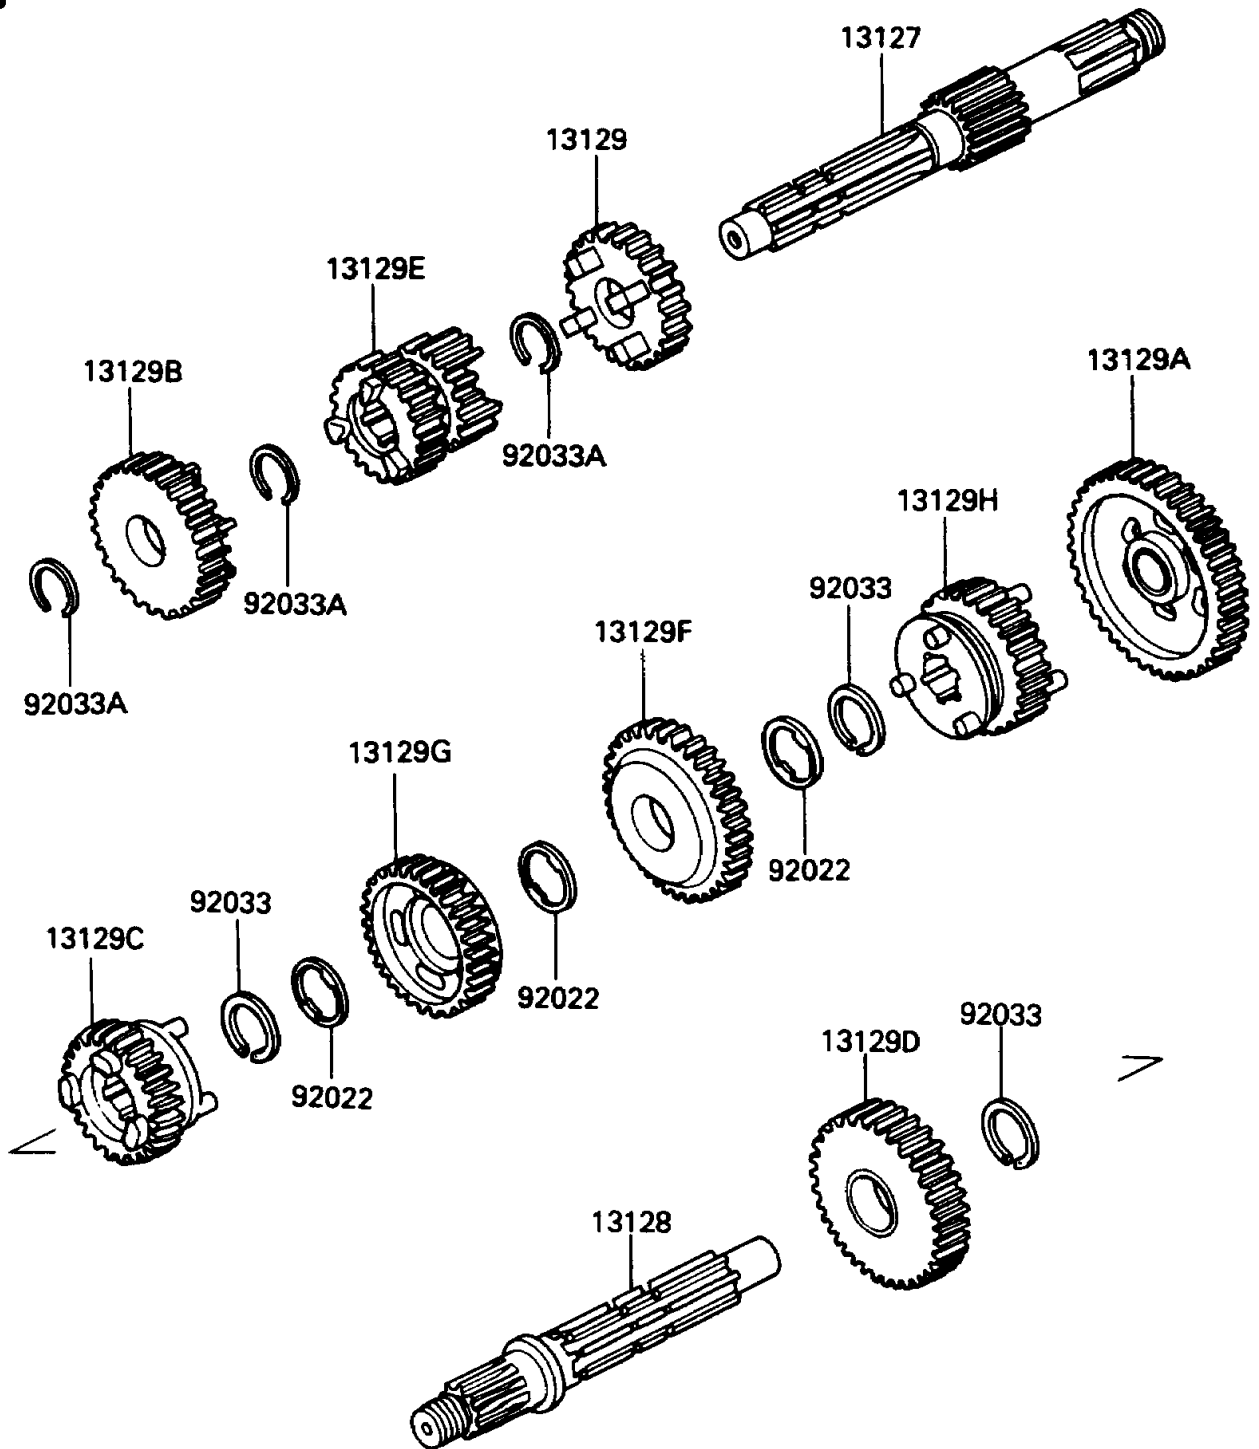

## 1988 Bayou 185 PARTS DIAGRAM

Transmission

E1361-0155

## 1988 Bayou 185 PARTS LIST

Transmission

ITEM NAME	PART NUMBER	QUANTITY
SHAFT-TRANSMISSION INPUT,13T (Ref # 13127)	13127-1109	1
SHAFT-TRANSMISSION OUTPUT (Ref # 13128)	13128-1122	1
GEAR,INPUT 4TH,26T (Ref # 13129)	13129-1541	1
GEAR,OUTPUT LOW,40T (Ref # 13129A)	13129-1543	1
GEAR,INPUT TOP,28T (Ref # 13129B)	13129-1674	1
GEAR,OUTPUT TOP,26T (Ref # 13129C)	13129-1690	1
GEAR-REVERSE,33T (Ref # 13129D)	13129-1691	1
GEAR,INPUT 2ND&3RD,22T&18T (Ref # 13129E)	13129-1696	1
GEAR,OUTPUT 2ND,36T (Ref # 13129F)	13129-1697	1
GEAR,OUTPUT 3RD,31T (Ref # 13129G)	13129-1698	1
GEAR,OUTPUT 4TH,28T (Ref # 13129H)	13129-1699	1
WASHER,22.3X27X0.5 (Ref # 92022)	92022-198	1
RING-SNAP,20X25.5X1.2 (Ref # 92033)	92033-025	1
RING-SNAP (Ref # 92033A)	92033-028	1