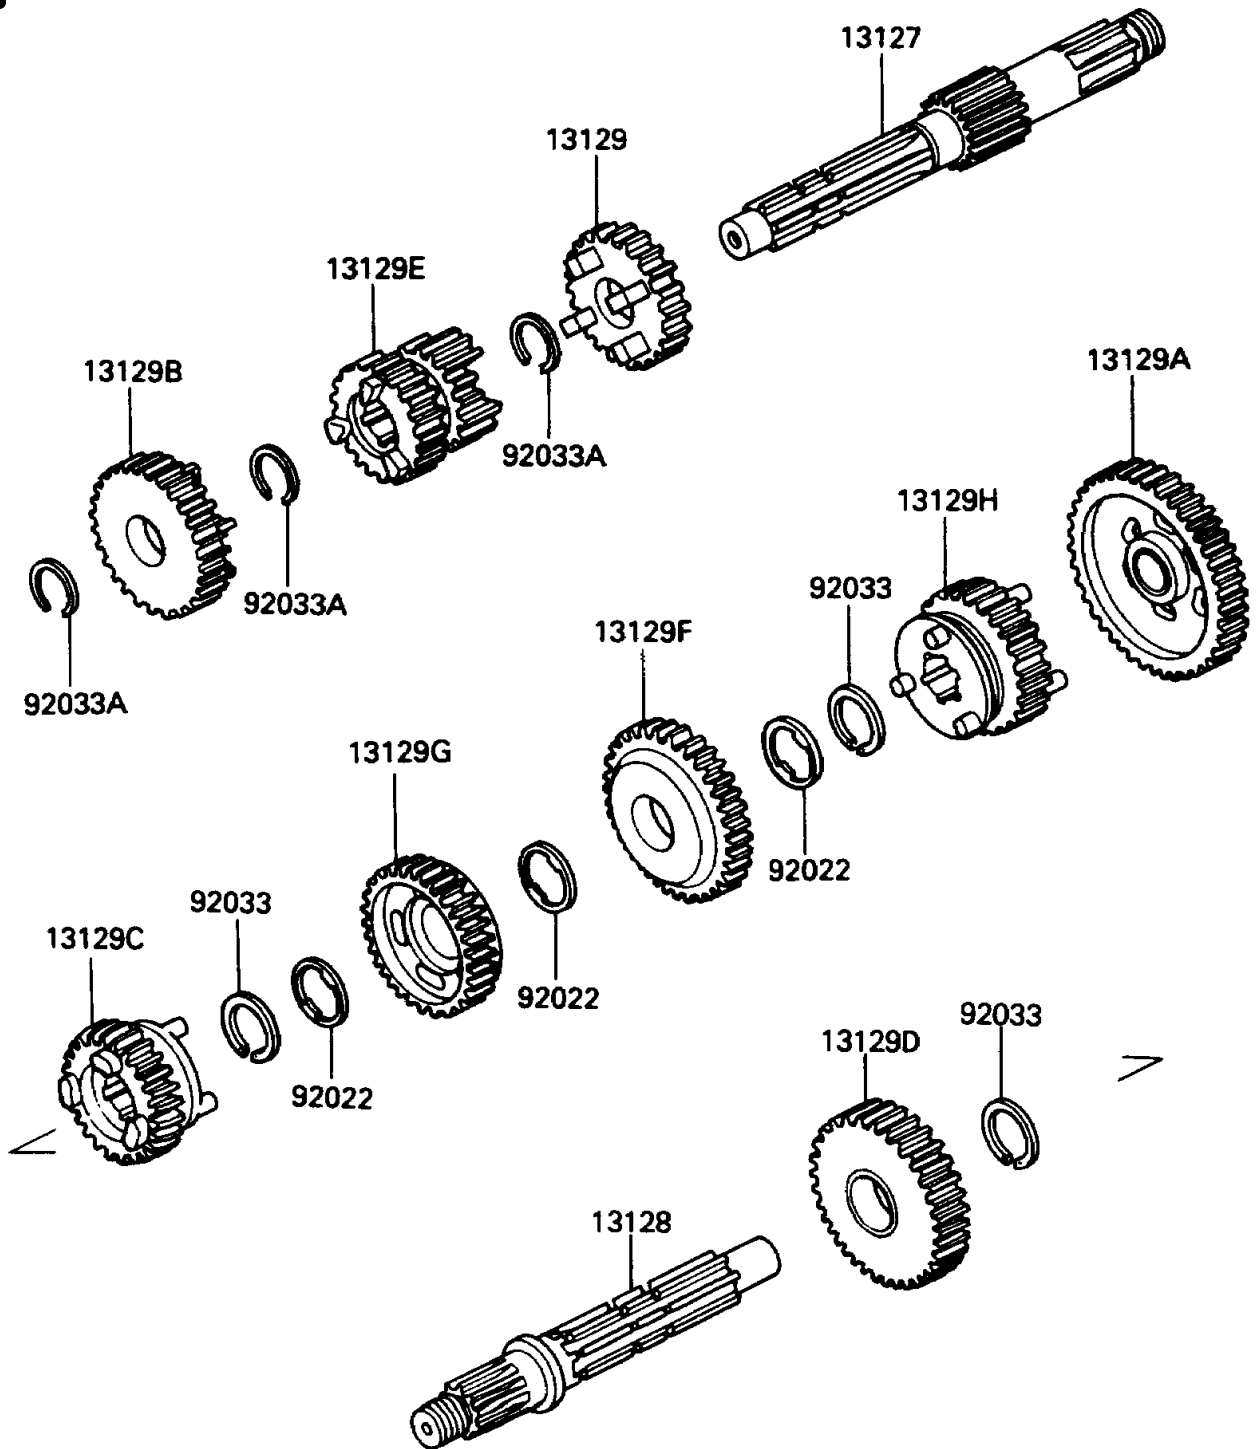

1987 Bayou 185 PARTS DIAGRAM

Transmission

E1361-0155

1987 Bayou 185 PARTS LIST

Transmission

ITEM NAME	PART NUMBER	QUANTITY
SHAFT-TRANSMISSION INPUT,13T (Ref # 13127)	13127-1109	1
SHAFT-TRANSMISSION OUTPUT (Ref # 13128)	13128-1122	1
GEAR,INPUT 4TH,26T (Ref # 13129)	13129-1541	1
GEAR,OUTPUT LOW,40T (Ref # 13129A)	13129-1543	1
GEAR,INPUT TOP,28T (Ref # 13129B)	13129-1674	1
GEAR,OUTPUT TOP,26T (Ref # 13129C)	13129-1690	1
GEAR-REVERSE,33T (Ref # 13129D)	13129-1691	1
GEAR,INPUT 2ND&3RD,22T&18T (Ref # 13129E)	13129-1696	1
GEAR,OUTPUT 2ND,36T (Ref # 13129F)	13129-1697	1
GEAR,OUTPUT 3RD,31T (Ref # 13129G)	13129-1698	1
GEAR,OUTPUT 4TH,28T (Ref # 13129H)	13129-1699	1
WASHER,22.3X27X0.5 (Ref # 92022)	92022-198	1
RING-SNAP,20X25.5X1.2 (Ref # 92033)	92033-025	1
RING-SNAP (Ref # 92033A)	92033-028	1