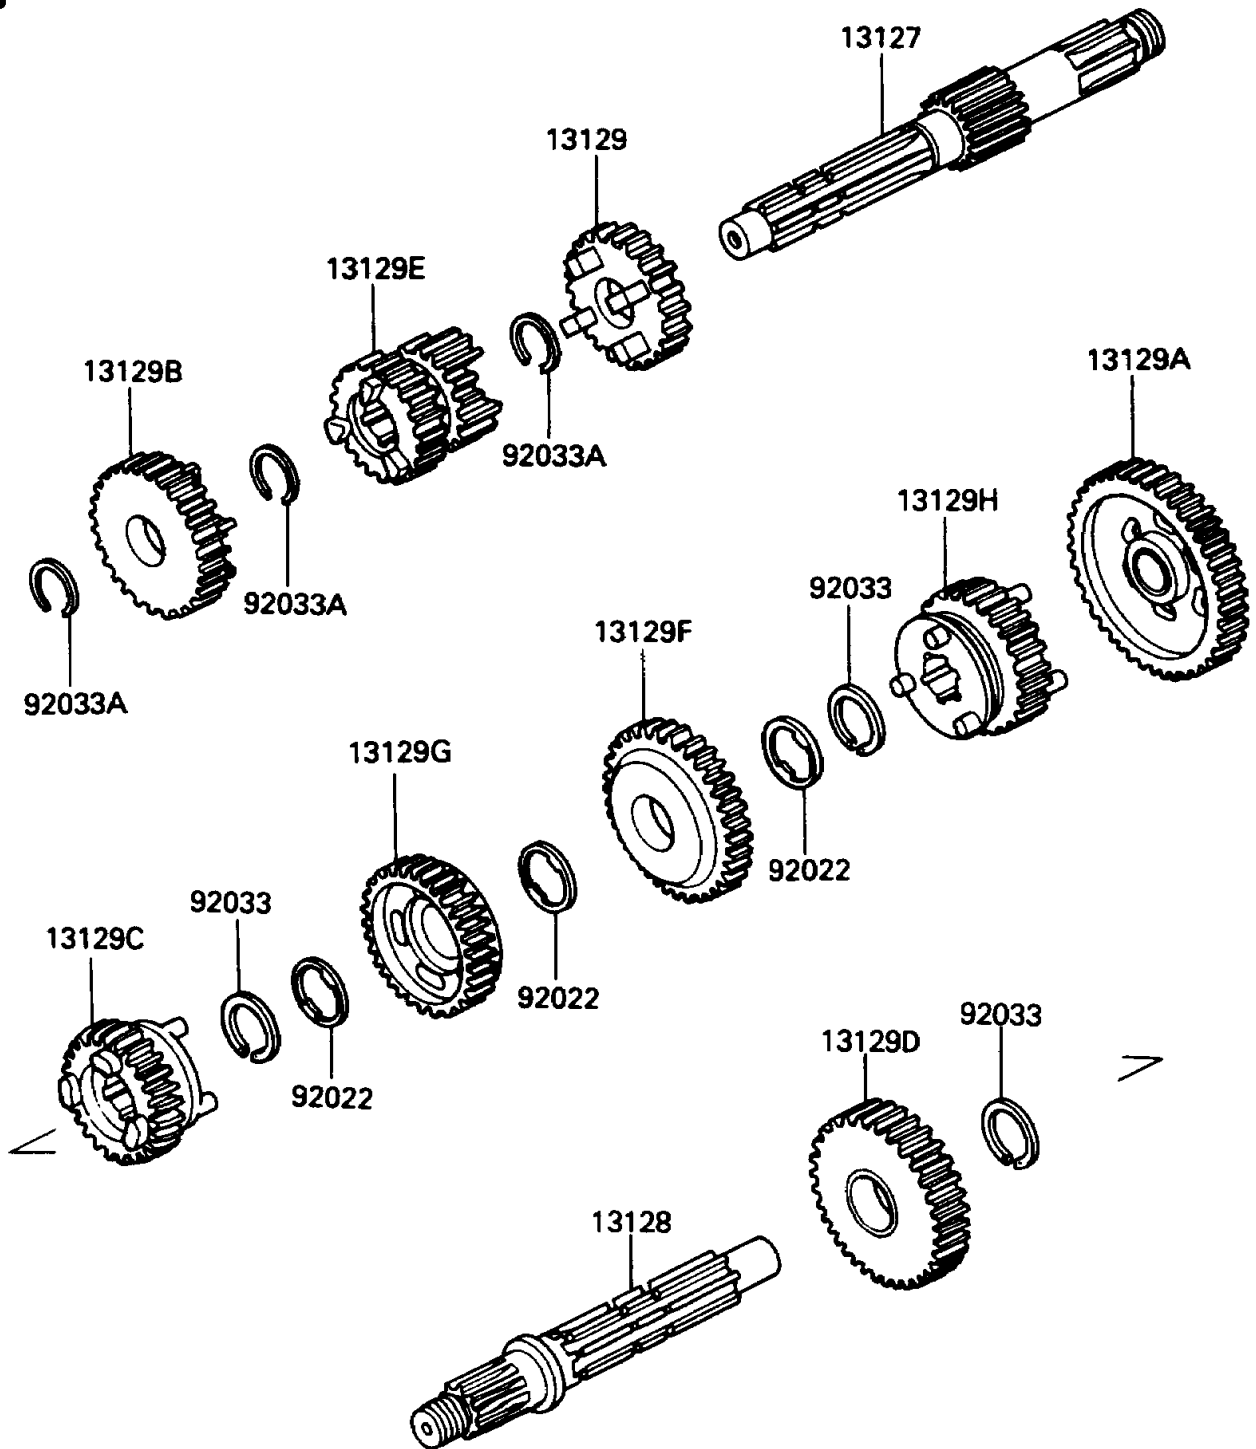

1986 Bayou 185 PARTS DIAGRAM

Transmission

E1361-0155

1986 Bayou 185 PARTS LIST

Transmission

ITEM NAME	PART NUMBER	QUANTITY
SHAFT-TRANSMISSION INPUT,13T (Ref # 13127)	13127-1109	1
SHAFT-TRANSMISSION OUTPUT (Ref # 13128)	13128-1122	1
GEAR,INPUT 4TH,26T (Ref # 13129)	13129-1541	1
GEAR,OUTPUT LOW,40T (Ref # 13129A)	13129-1543	1
GEAR,INPUT TOP,28T (Ref # 13129B)	13129-1674	1
GEAR,OUTPUT TOP,26T (Ref # 13129C)	13129-1690	1
GEAR-REVERSE,33T (Ref # 13129D)	13129-1691	1
GEAR,INPUT 2ND&3RD,22T&18T (Ref # 13129E)	13129-1696	1
GEAR,OUTPUT 2ND,36T (Ref # 13129F)	13129-1697	1
GEAR,OUTPUT 3RD,31T (Ref # 13129G)	13129-1698	1
GEAR,OUTPUT 4TH,28T (Ref # 13129H)	13129-1699	1
WASHER,22.3X27X0.5 (Ref # 92022)	92022-198	3
RING-SNAP,20X25.5X1.2 (Ref # 92033)	92033-025	3
RING-SNAP (Ref # 92033A)	92033-028	3