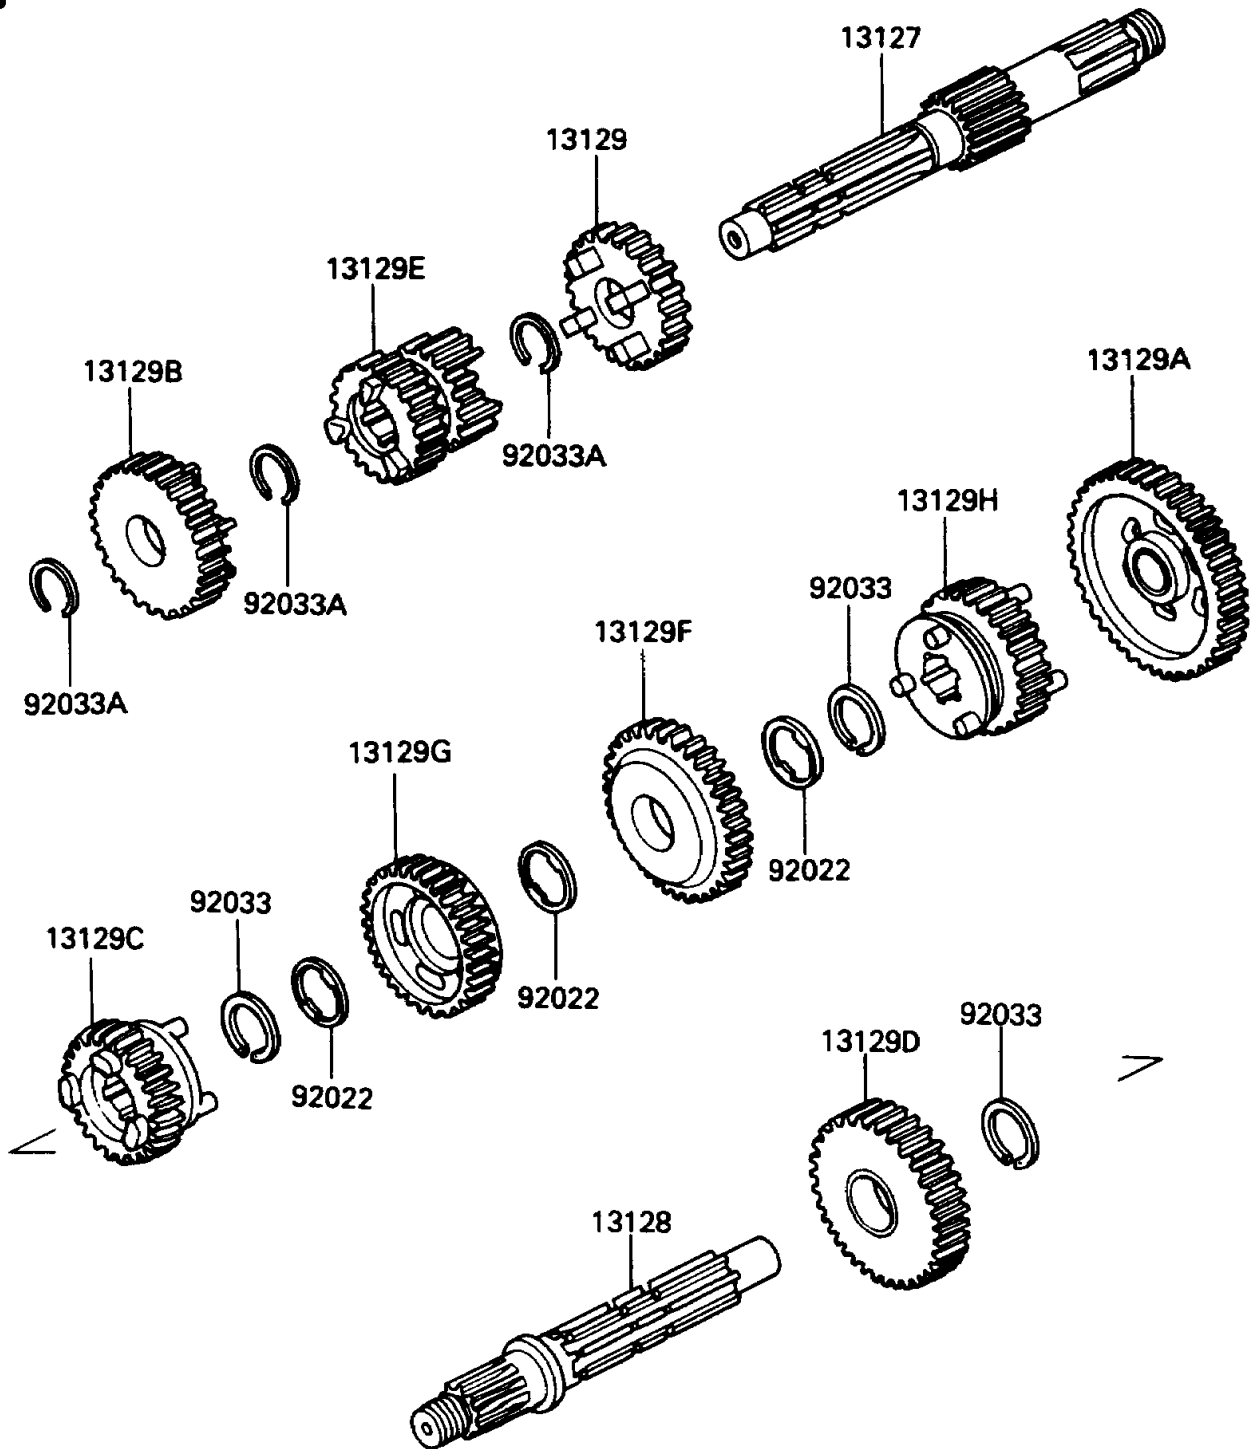

1986 Bayou 185 PARTS DIAGRAM

Transmission

E1361-0155

1986 Bayou 185 PARTS LIST

Transmission

ITEM NAME	PART NUMBER	QUANTITY
SHAFT-TRANSMISSION INPUT,13T (Ref # 13127)	13127-1109	1
SHAFT-TRANSMISSION OUTPUT (Ref # 13128)	13128-1122	1
GEAR,INPUT 4TH,26T (Ref # 13129)	13129-1541	1
GEAR,OUTPUT LOW,40T (Ref # 13129A)	13129-1543	1
GEAR,INPUT TOP,28T (Ref # 13129B)	13129-1674	1
GEAR,OUTPUT TOP,26T (Ref # 13129C)	13129-1690	1
GEAR-REVERSE,33T (Ref # 13129D)	13129-1691	1
GEAR,INPUT 2ND&3RD,22T&18T (Ref # 13129E)	13129-1696	1
GEAR,OUTPUT 2ND,36T (Ref # 13129F)	13129-1697	1
GEAR,OUTPUT 3RD,31T (Ref # 13129G)	13129-1698	1
GEAR,OUTPUT 4TH,28T (Ref # 13129H)	13129-1699	1
WASHER,22.3X27X0.5 (Ref # 92022)	92022-198	3
RING-SNAP,20X25.5X1.2 (Ref # 92033)	92033-025	3
RING-SNAP (Ref # 92033A)	92033-028	3