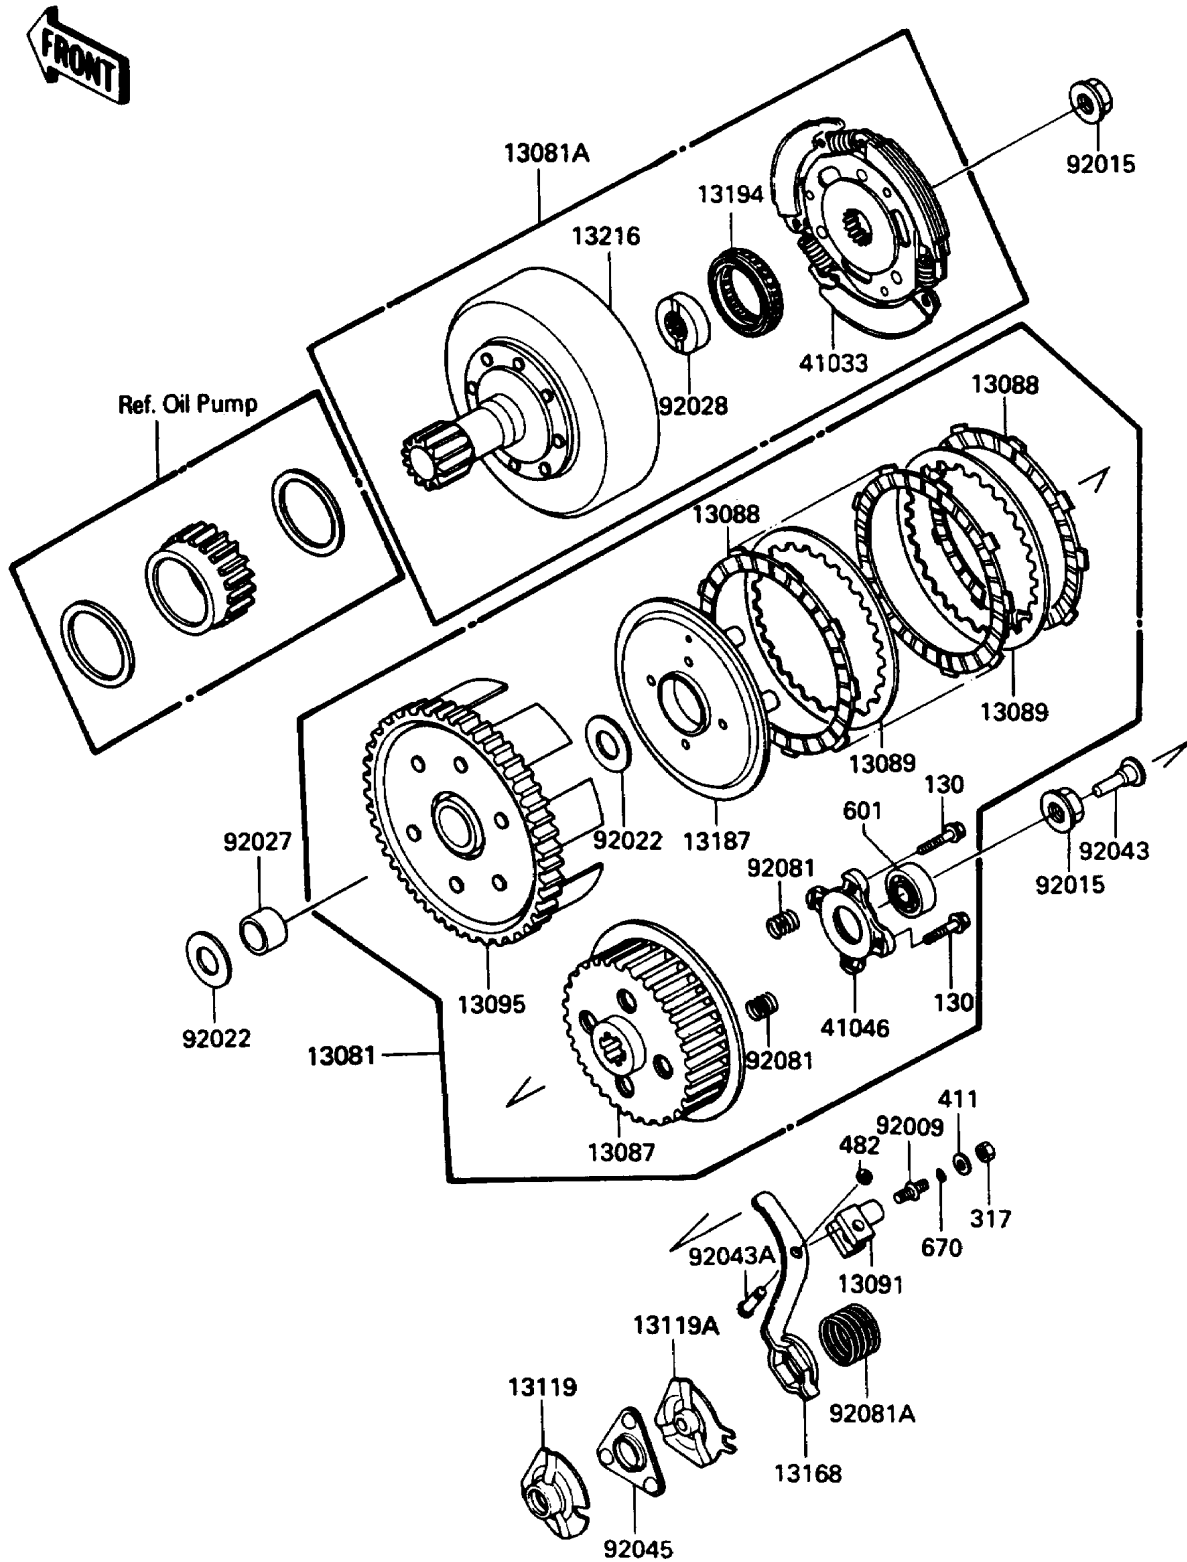

1987 Bayou 185 PARTS DIAGRAM

Clutch

E1350-0112

1987 Bayou 185 PARTS LIST

Clutch

ITEM NAME	PART NUMBER	QUANTITY
CLUTCH-ASSY (Ref # 13081)	13081-1205	1
CLUTCH-ASSY,FR,ENGINE (Ref # 13081A)	13081-1209	1
HUB-CLUTCH (Ref # 13087)	13087-1054	1
PLATE-FRICTION,ID=91 (Ref # 13088)	13088-1016	1
PLATE-CLUTCH (Ref # 13089)	13089-1012	1
HOLDER,CLUTCH RELEASE (Ref # 13091)	13091-1341	1
HOUSING-COMP-CLUTCH (Ref # 13095)	13095-1134	1
CAM-RELEASE (Ref # 13119)	13119-1054	1
CAM-RELEASE (Ref # 13119A)	13119-1060	1
LEVER,CLUTCH RELEASE (Ref # 13168)	13168-1223	1
PLATE-CLUTCH OPERATING (Ref # 13187)	13187-1051	1
CLUTCH-ONEWAY (Ref # 13194)	13194-1055	1
GEAR-COMP,CLUTCH (Ref # 13216)	13216-1055	1
HUB-ASSY,CLUTCH (Ref # 41033)	41033-1567	1
HOUSING-BEARING (Ref # 41046)	41046-1055	1
SCREW,CLUTCH RELEASE (Ref # 92009)	92009-1303	1
NUT,16MM (Ref # 92015)	92015-1465	1
WASHER,20.5X34X1.4 (Ref # 92022)	92022-168	1
COLLAR,20X25X21 (Ref # 92027)	92027-1798	1
BUSHING,CLUTCH (Ref # 92028)	92028-1292	1
PIN,CLUTCH (Ref # 92043)	92043-1229	1
PIN,CLUTCH RELEASE (Ref # 92043A)	92043-1230	1
BEARING-BALL,CLUTCH RELEASE (Ref # 92045)	92045-1117	1
SPRING,CLUTCH (Ref # 92081)	92081-1680	1
SPRING (Ref # 92081A)	92081-1681	1
BOLT-FLANGED,6X20 (Ref # 130)	130P0620	1
NUT-HEX-SMALL,8MM (Ref # 317)	317B0800	1
WASHER-PLAIN,8MM (Ref # 411)	411B0800	1
CIRCLIP-TYPE-E,6MM (Ref # 482)	482J6000	1

1987 Bayou 185 PARTS LIST

Clutch

ITEM NAME	PART NUMBER	QUANTITY
BEARING-BALL,#6201C3 (Ref # 601)	601B6201	1
O RING,8MM (Ref # 670)	670B1508	1