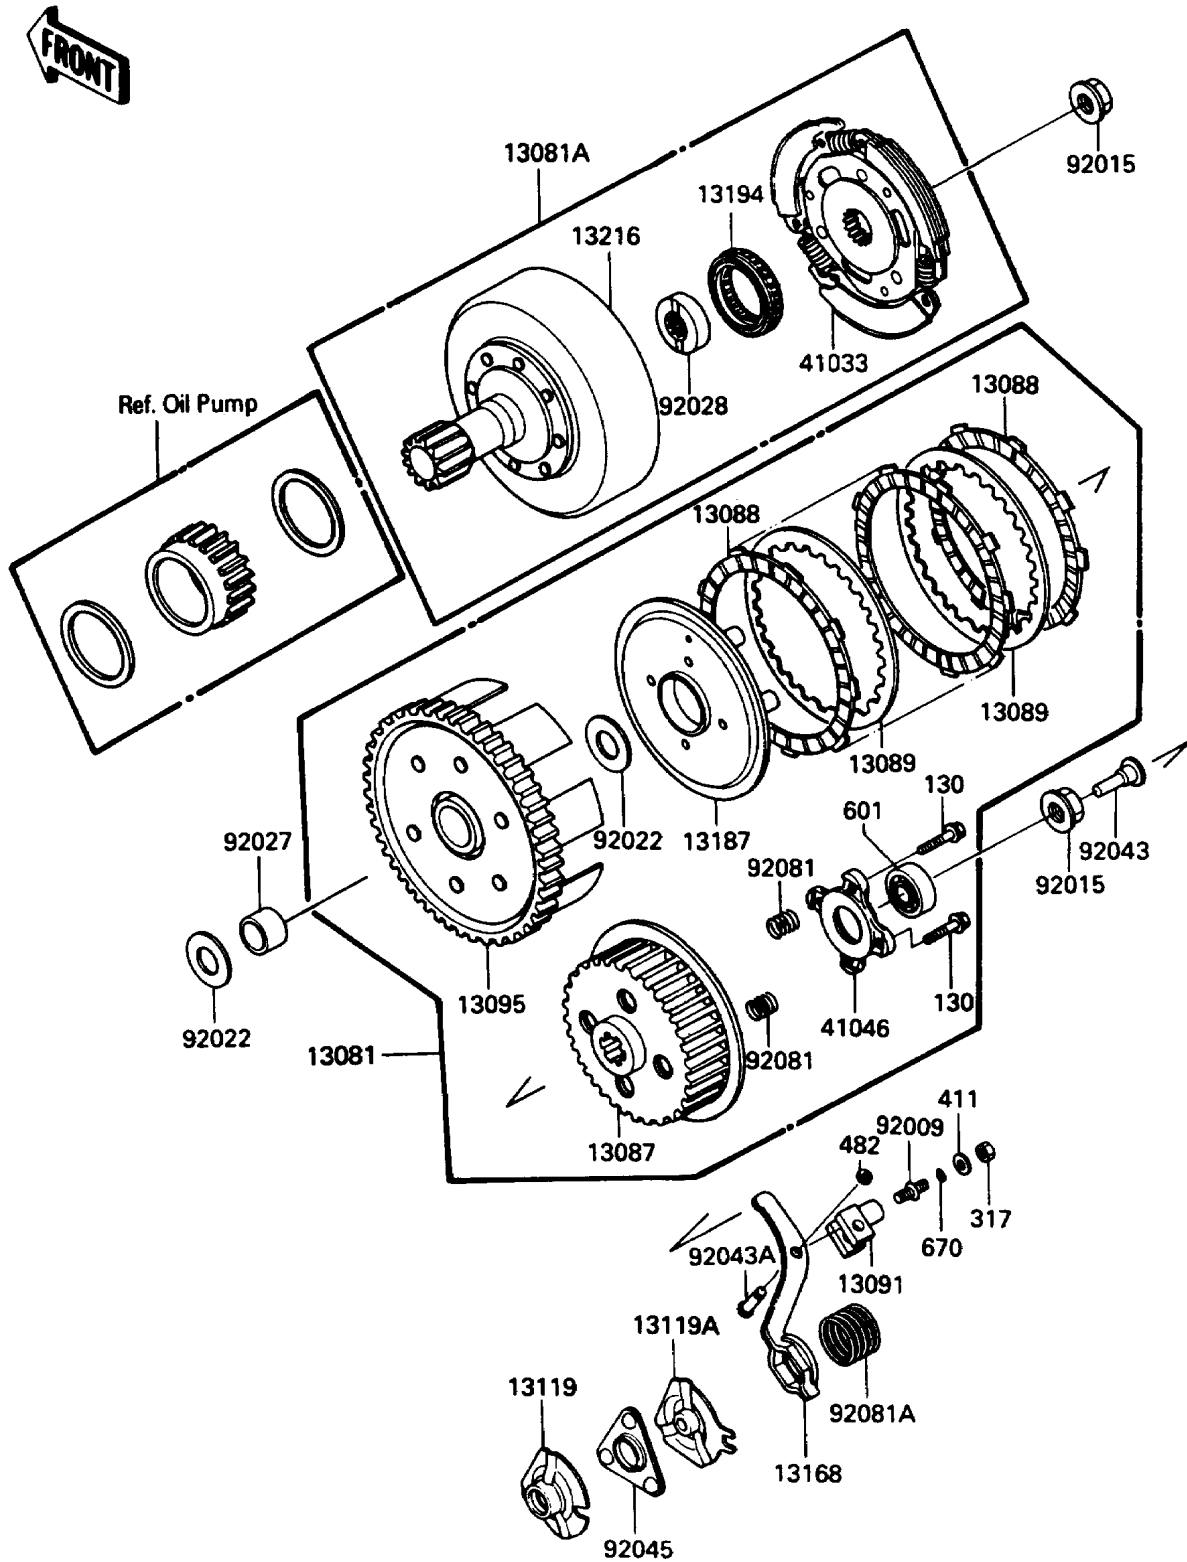

# 1986 Bayou 185 PARTS DIAGRAM

Clutch

E1350-0112

# 1986 Bayou 185 PARTS LIST

## Clutch

ITEM NAME	PART NUMBER	QUANTITY
CLUTCH-ASSY (Ref # 13081)	13081-1205	1
CLUTCH-ASSY,FR,ENGINE (Ref # 13081A)	13081-1209	1
HUB-CLUTCH (Ref # 13087)	13087-1054	1
PLATE-FRICTION,ID=91 (Ref # 13088)	13088-1016	5
PLATE-CLUTCH (Ref # 13089)	13089-1012	4
HOLDER,CLUTCH RELEASE (Ref # 13091)	13091-1341	1
HOUSING-COMP-CLUTCH (Ref # 13095)	13095-1134	1
CAM-RELEASE (Ref # 13119)	13119-1054	1
CAM-RELEASE (Ref # 13119A)	13119-1060	1
LEVER,CLUTCH RELEASE (Ref # 13168)	13168-1223	1
PLATE-CLUTCH OPERATING (Ref # 13187)	13187-1051	1
CLUTCH-ONEWAY (Ref # 13194)	13194-1055	1
GEAR-COMP,CLUTCH (Ref # 13216)	13216-1055	1
HUB-ASSY,CLUTCH (Ref # 41033)	41033-1567	1
HOUSING-BEARING (Ref # 41046)	41046-1055	1
SCREW,CLUTCH RELEASE (Ref # 92009)	92009-1303	1
NUT,16MM (Ref # 92015)	92015-1465	2
WASHER,20.5X34X1.4 (Ref # 92022)	92022-168	2
COLLAR,20X25X21 (Ref # 92027)	92027-1798	1
BUSHING,CLUTCH (Ref # 92028)	92028-1292	1
PIN,CLUTCH (Ref # 92043)	92043-1229	1
PIN,CLUTCH RELEASE (Ref # 92043A)	92043-1230	1
BEARING-BALL,CLUTCH RELEASE (Ref # 92045)	92045-1117	1
SPRING,CLUTCH (Ref # 92081)	92081-1680	4
SPRING (Ref # 92081A)	92081-1681	1
BOLT-FLANGED,6X20 (Ref # 130)	130P0620	4
NUT-HEX-SMALL,8MM (Ref # 317)	317B0800	1
WASHER-PLAIN,8MM (Ref # 411)	411B0800	1
CIRCLIP-TYPE-E,6MM (Ref # 482)	482J6000	1

# 1986 Bayou 185 PARTS LIST

Clutch

<b>ITEM NAME</b>	<b>PART NUMBER</b>	<b>QUANTITY</b>
BEARING-BALL,#6201C3 (Ref # 601)	601B6201	1
O RING,8MM (Ref # 670)	670B1508	1