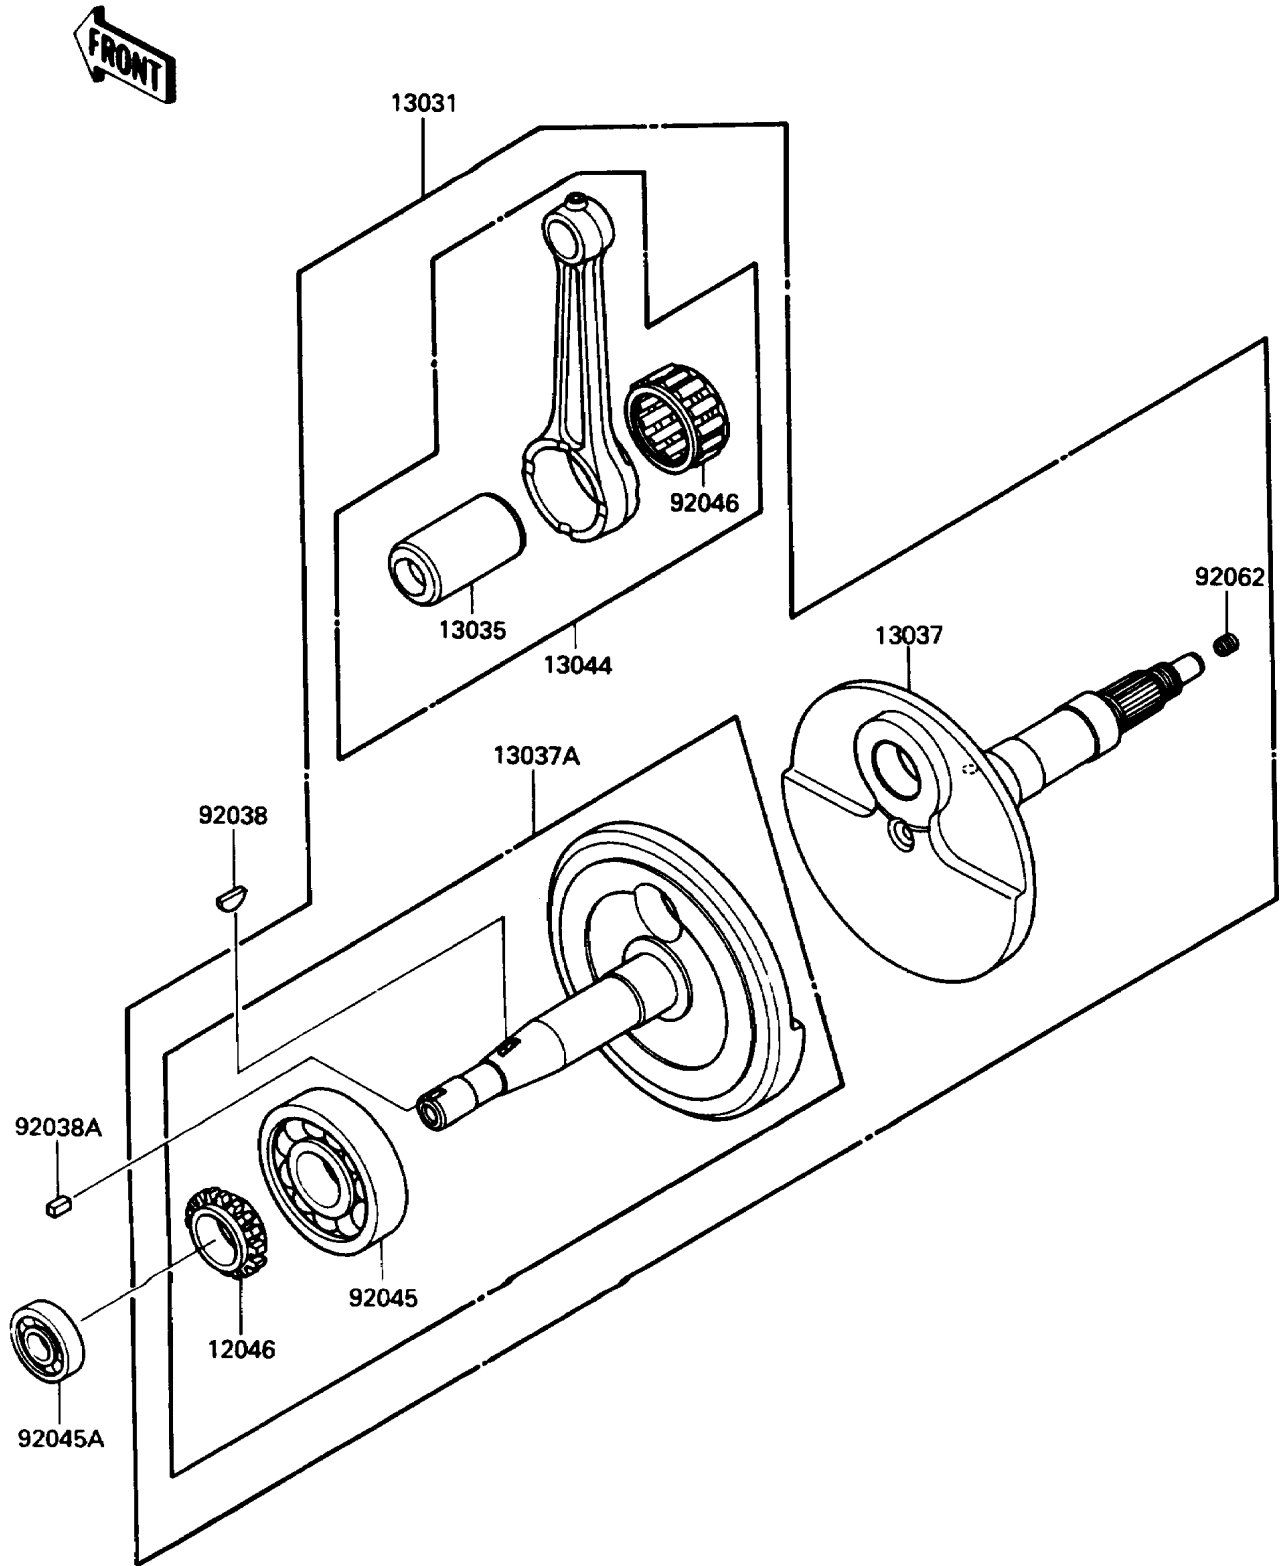

# 1988 Bayou 185 PARTS DIAGRAM

Crankshaft

E1321-0078

# 1988 Bayou 185 PARTS LIST

## Crankshaft

ITEM NAME	PART NUMBER	QUANTITY
SPROCKET,CAM CHAIN,19T (Ref # 12046)	12046-1058	1
CRANKSHAFT-COMP (Ref # 13031)	13031-1216	1
PIN-CRANK (Ref # 13035)	13035-1063	1
CRANKSHAFT,RH (Ref # 13037)	13037-1259	1
CRANKSHAFT,LH (Ref # 13037A)	13037-5044	1
SET-CONNECTING ROD (Ref # 13044)	13044-5054	1
KEY,WOODRUFF (Ref # 92038)	92038-001	1
KEY,SUNK (Ref # 92038A)	92038-1051	1
BEARING-BALL,6305JR2C3 (Ref # 92045)	92045-1120	1
BEARING-BALL,#6903C3 (Ref # 92045A)	92045-1131	1
BEARING-NEEDLE (Ref # 92046)	92046-1126	1
NOZZLE (Ref # 92062)	92062-1053	1