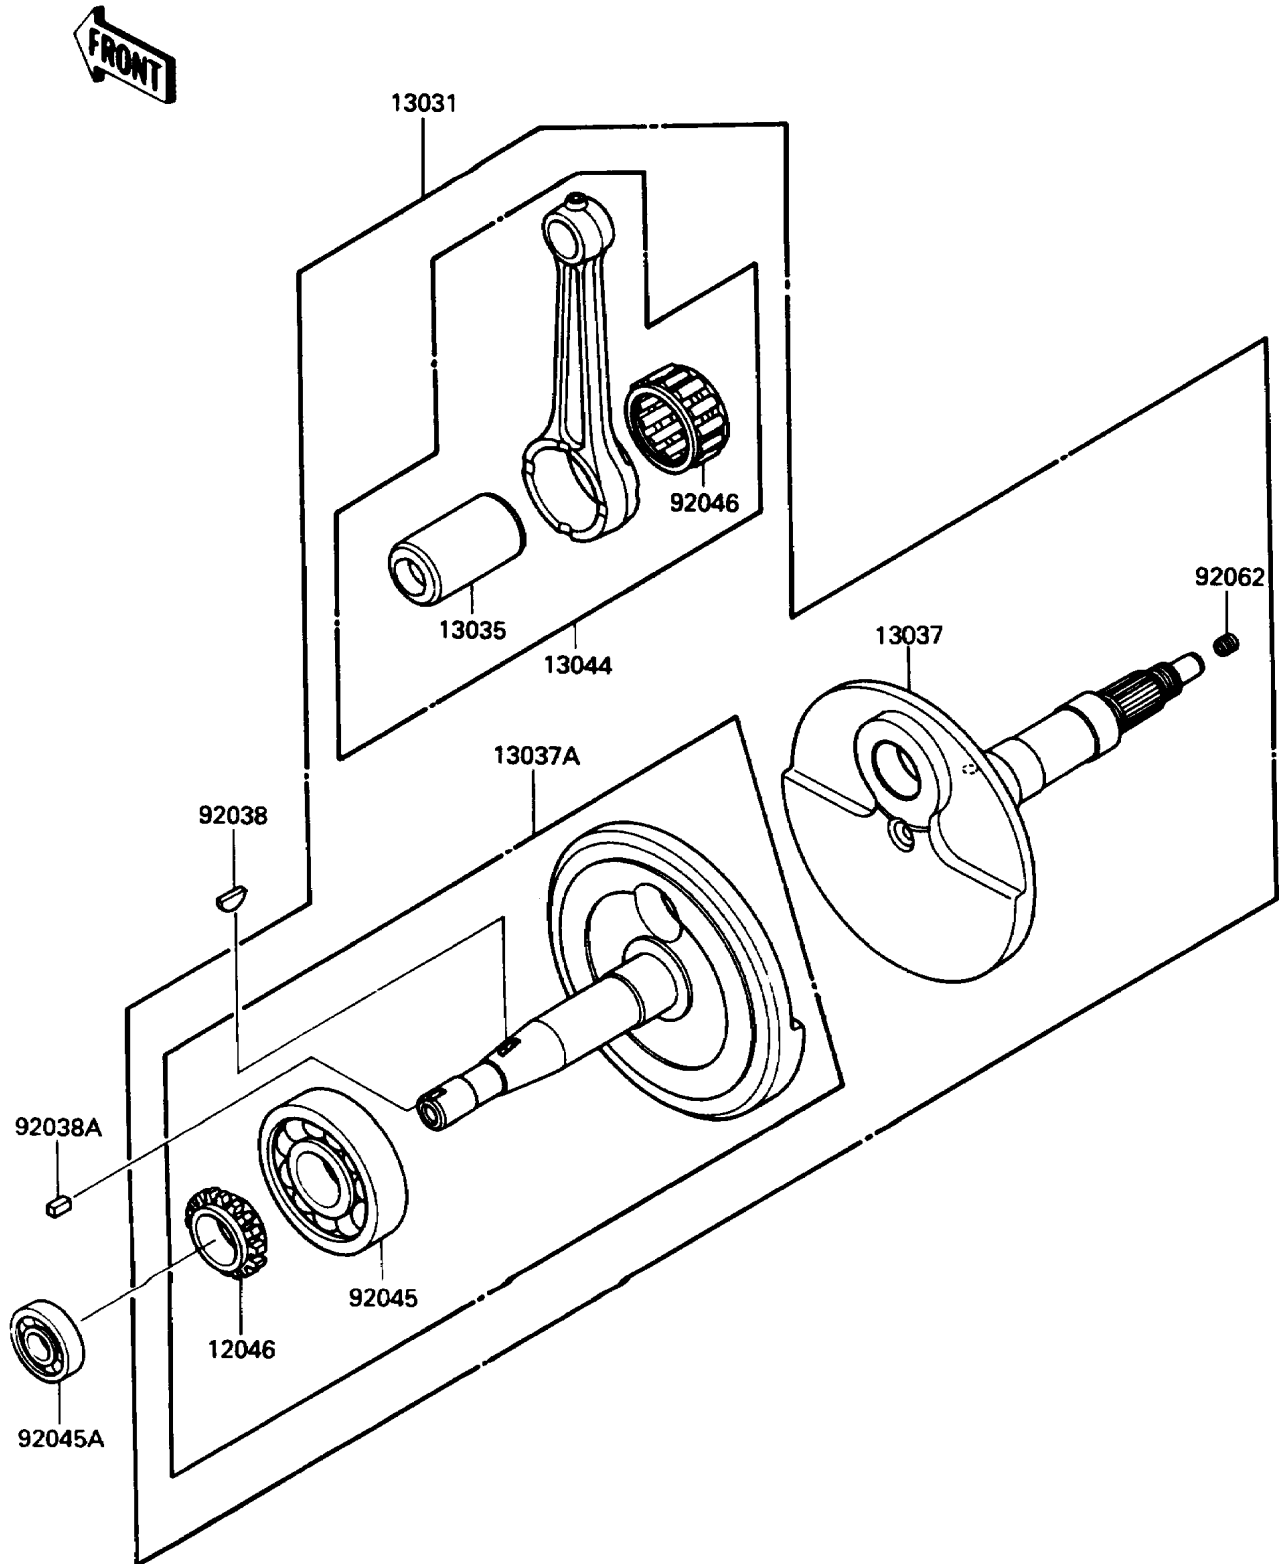

1988 Bayou 185 PARTS DIAGRAM

Crankshaft

E1321-0078

1988 Bayou 185 PARTS LIST

Crankshaft

ITEM NAME	PART NUMBER	QUANTITY
SPROCKET,CAM CHAIN,19T (Ref # 12046)	12046-1058	1
CRANKSHAFT-COMP (Ref # 13031)	13031-1216	1
PIN-CRANK (Ref # 13035)	13035-1063	1
CRANKSHAFT,RH (Ref # 13037)	13037-1259	1
CRANKSHAFT,LH (Ref # 13037A)	13037-5044	1
SET-CONNECTING ROD (Ref # 13044)	13044-5054	1
KEY,WOODRUFF (Ref # 92038)	92038-001	1
KEY,SUNK (Ref # 92038A)	92038-1051	1
BEARING-BALL,6305JR2C3 (Ref # 92045)	92045-1120	1
BEARING-BALL,#6903C3 (Ref # 92045A)	92045-1131	1
BEARING-NEEDLE (Ref # 92046)	92046-1126	1
NOZZLE (Ref # 92062)	92062-1053	1