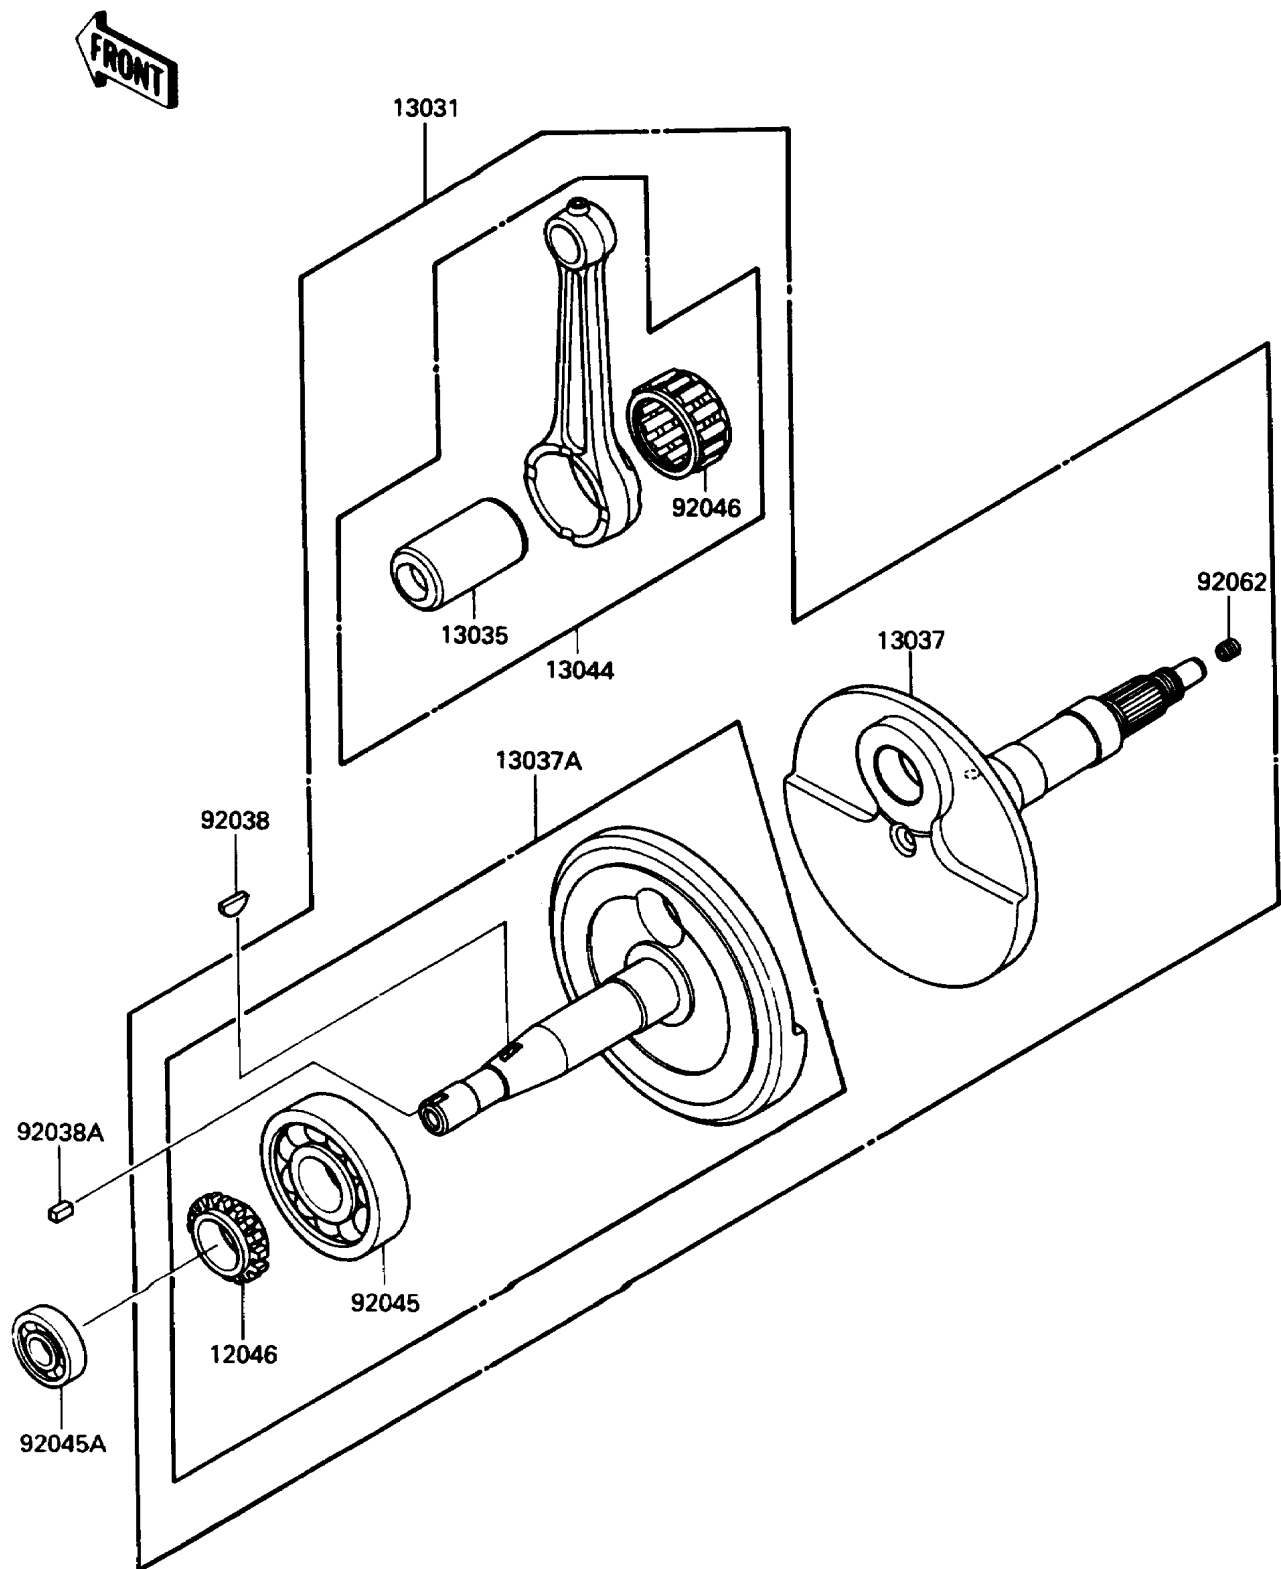

1987 Bayou 185 PARTS DIAGRAM

Crankshaft

E1321-0078

1987 Bayou 185 PARTS LIST

Crankshaft

ITEM NAME	PART NUMBER	QUANTITY
SPROCKET,CAM CHAIN,19T (Ref # 12046)	12046-1058	1
CRANKSHAFT-COMP (Ref # 13031)	13031-1216	1
PIN-CRANK (Ref # 13035)	13035-1063	1
CRANKSHAFT,RH (Ref # 13037)	13037-1259	1
CRANKSHAFT,LH (Ref # 13037A)	13037-5044	1
SET-CONNECTING ROD (Ref # 13044)	13044-5054	1
KEY,WOODRUFF (Ref # 92038)	92038-001	1
KEY,SUNK (Ref # 92038A)	92038-1051	1
BEARING-BALL,6305JR2C3 (Ref # 92045)	92045-1120	1
BEARING-BALL,#6903C3 (Ref # 92045A)	92045-1131	1
BEARING-NEEDLE (Ref # 92046)	92046-1126	1
NOZZLE (Ref # 92062)	92062-1053	1