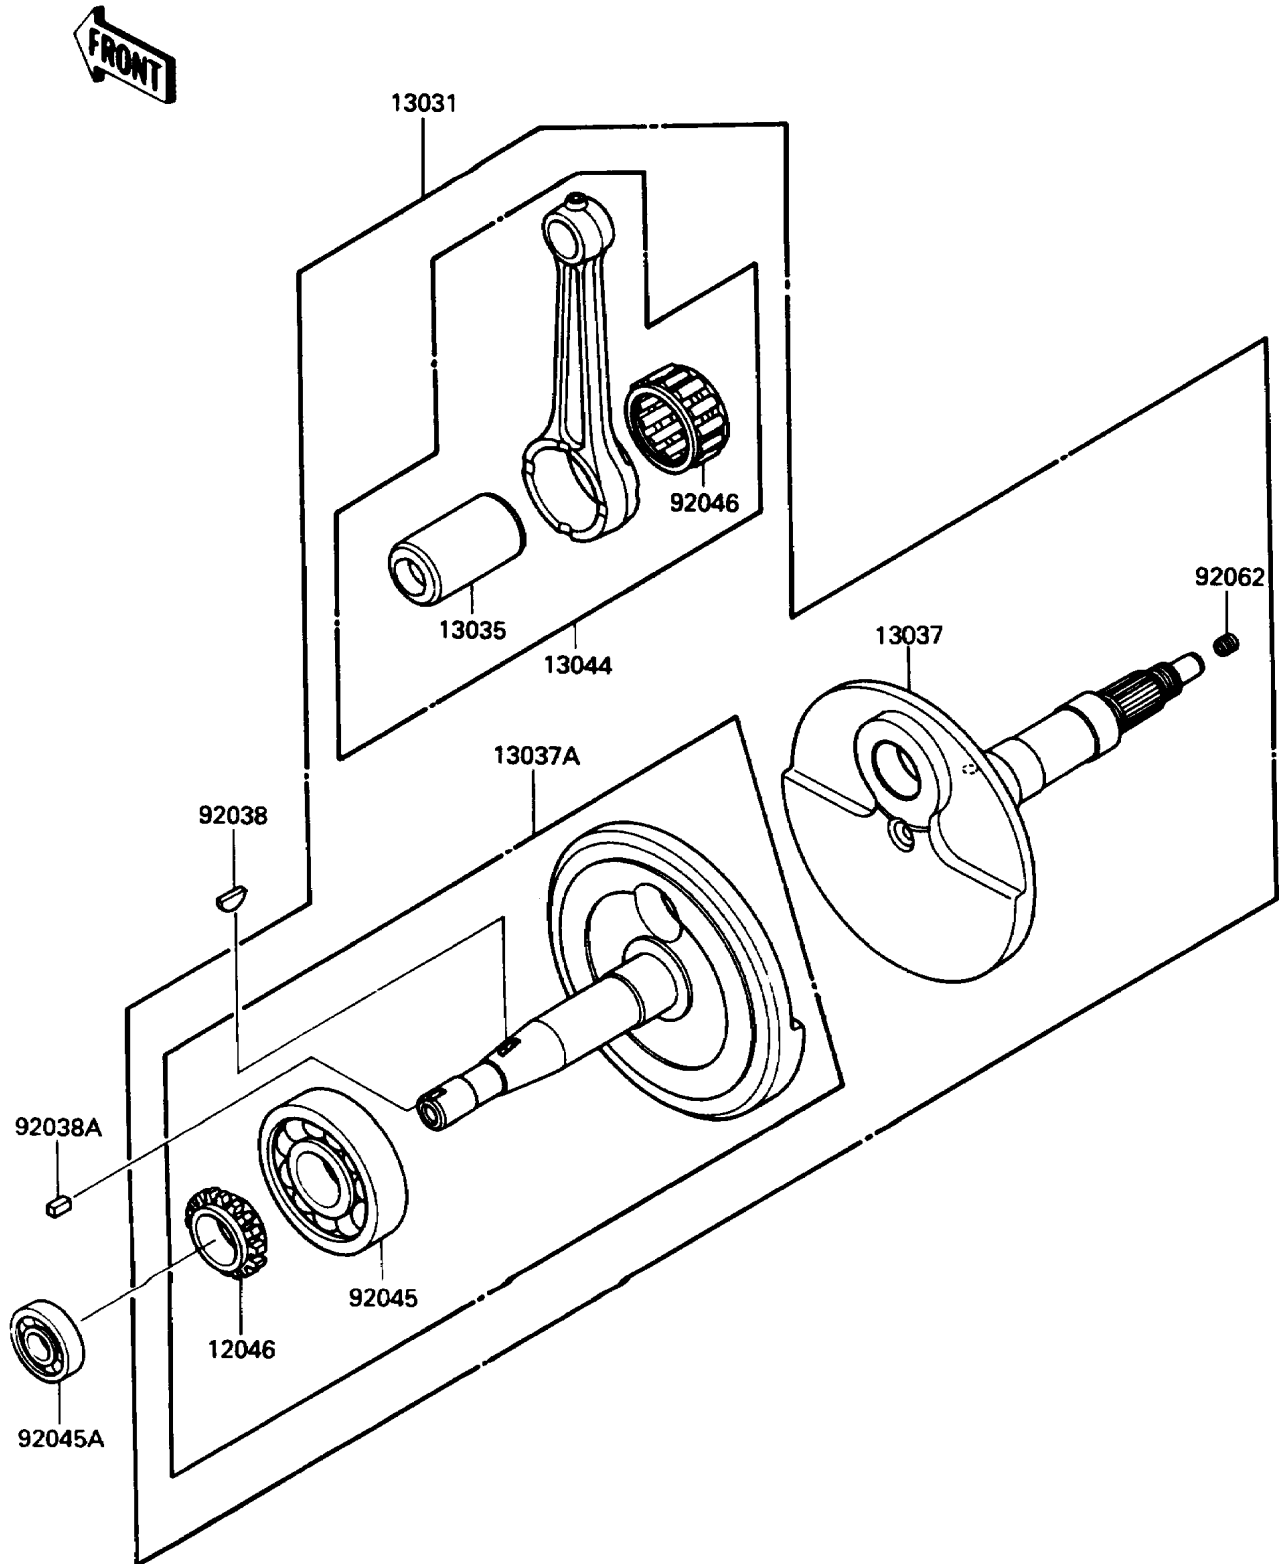

1986 Bayou 185 PARTS DIAGRAM

Crankshaft

E1321-0078

1986 Bayou 185 PARTS LIST

Crankshaft

ITEM NAME	PART NUMBER	QUANTITY
SPROCKET,CAM CHAIN,19T (Ref # 12046)	12046-1058	1
CRANKSHAFT-COMP (Ref # 13031)	13031-1216	1
PIN-CRANK (Ref # 13035)	13035-1063	1
CRANKSHAFT,RH (Ref # 13037)	13037-1259	1
CRANKSHAFT,LH (Ref # 13037A)	13037-5044	1
SET-CONNECTING ROD (Ref # 13044)	13044-5054	1
KEY,WOODRUFF (Ref # 92038)	92038-001	1
KEY,SUNK (Ref # 92038A)	92038-1051	1
BEARING-BALL,6305JR2C3 (Ref # 92045)	92045-1120	1
BEARING-BALL,#6903C3 (Ref # 92045A)	92045-1131	1
BEARING-NEEDLE (Ref # 92046)	92046-1126	1
NOZZLE (Ref # 92062)	92062-1053	1