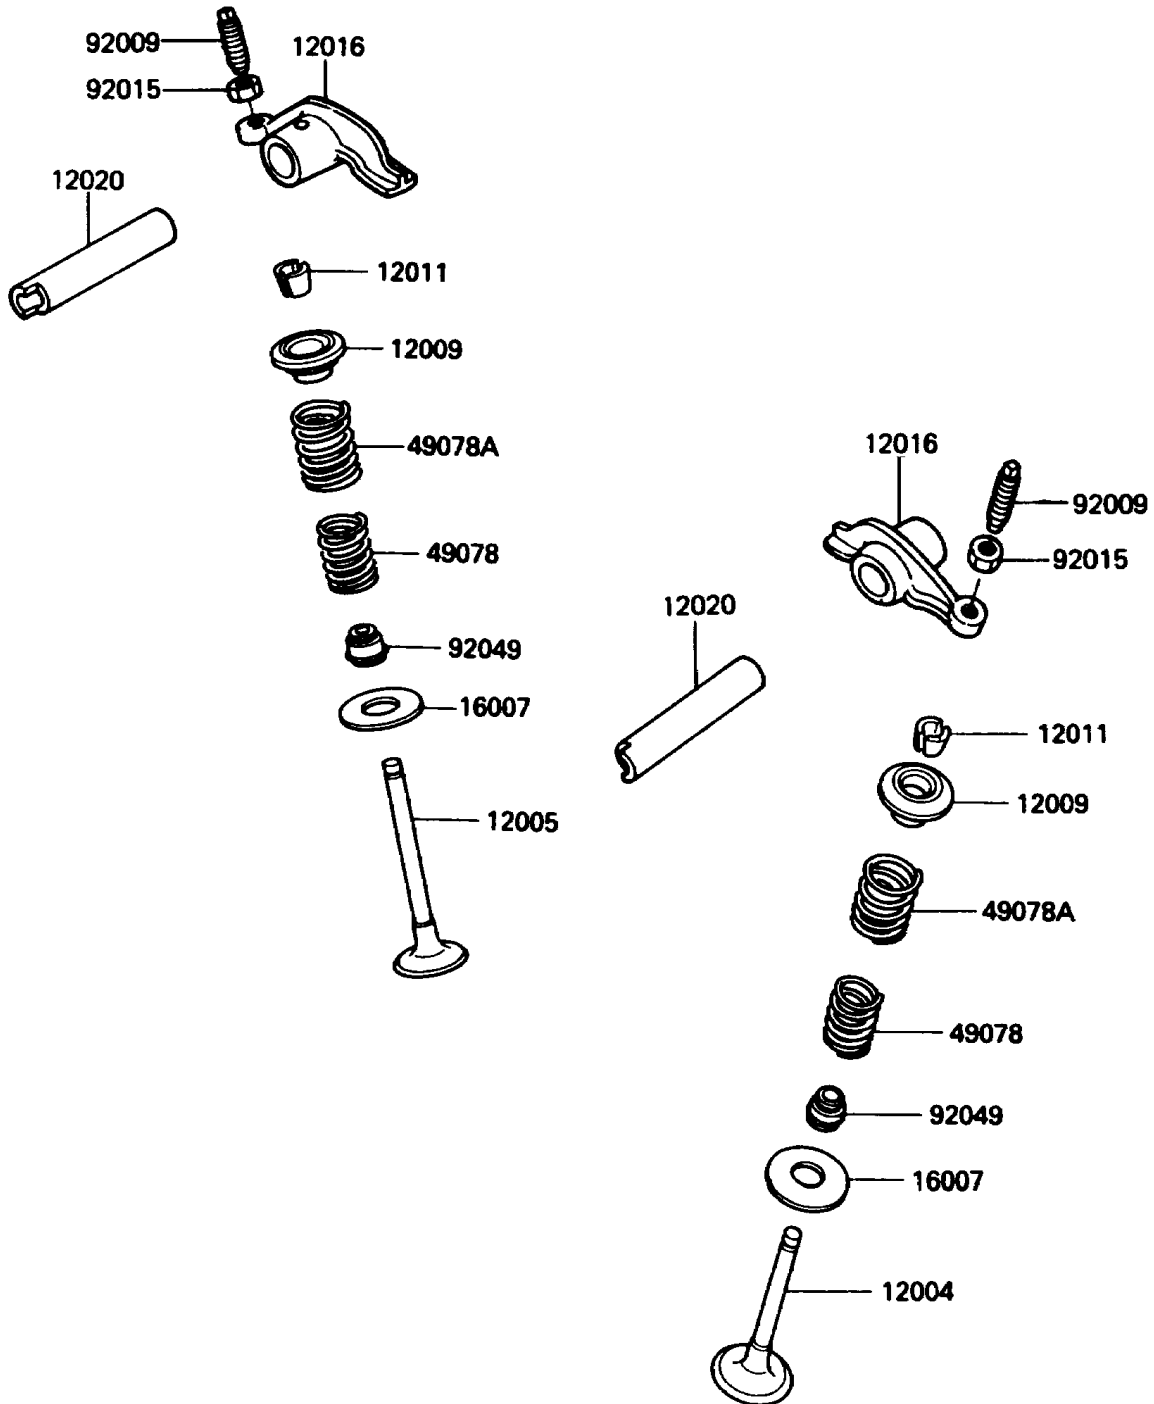

1988 Bayou 185 PARTS DIAGRAM

Valve(s)

E1210-0029

1988 Bayou 185 PARTS LIST

Valve(s)

ITEM NAME	PART NUMBER	QUANTITY
VALVE-INTAKE (Ref # 12004)	12004-1051	1
VALVE-EXHAUST (Ref # 12005)	12005-1051	1
RETAINER-VALVE SPRING (Ref # 12009)	12009-1001	1
COLLET (Ref # 12011)	12011-1003	1
ARM-ROCKER (Ref # 12016)	12016-1002	1
SHAFT-ROCKER (Ref # 12020)	12020-1053	1
SEAT-SPRING (Ref # 16007)	16007-1106	1
SPRING-ENGINE VALVE,INNER (Ref # 49078)	12007-1001	1
SPRING-ENGINE VALVE,OUTER (Ref # 49078A)	12007-1002	1
SCREW,6MM (Ref # 92009)	92009-1032	1
NUT,6MM (Ref # 92015)	92016-061	1
SEAL-OIL,RVC2-5.5X8.5X8.3 (Ref # 92049)	92049-1062	1