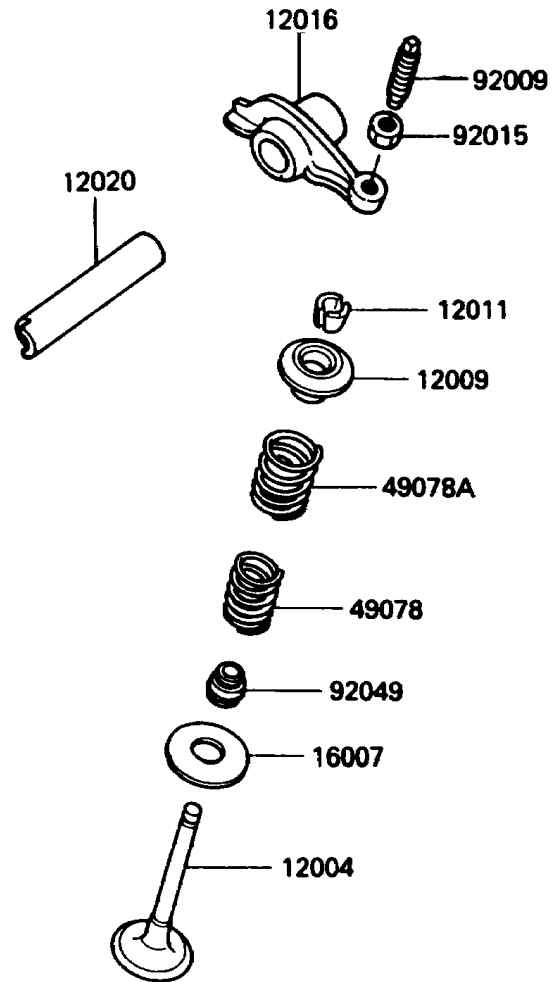

1987 Bayou 185 PARTS DIAGRAM

Valve(s)

E1210-0029

1987 Bayou 185 PARTS LIST

Valve(s)

ITEM NAME	PART NUMBER	QUANTITY
VALVE-INTAKE (Ref # 12004)	12004-1051	1
VALVE-EXHAUST (Ref # 12005)	12005-1051	1
RETAINER-VALVE SPRING (Ref # 12009)	12009-1001	1
COLLET (Ref # 12011)	12011-1003	1
ARM-ROCKER (Ref # 12016)	12016-1002	1
SHAFT-ROCKER (Ref # 12020)	12020-1053	1
SEAT-SPRING (Ref # 16007)	16007-1106	1
SPRING-ENGINE VALVE,INNER (Ref # 49078)	12007-1001	1
SPRING-ENGINE VALVE,OUTER (Ref # 49078A)	12007-1002	1
SCREW,6MM (Ref # 92009)	92009-1032	1
NUT,6MM (Ref # 92015)	92016-061	1
SEAL-OIL,RVC2-5.5X8.5X8.3 (Ref # 92049)	92049-1062	1