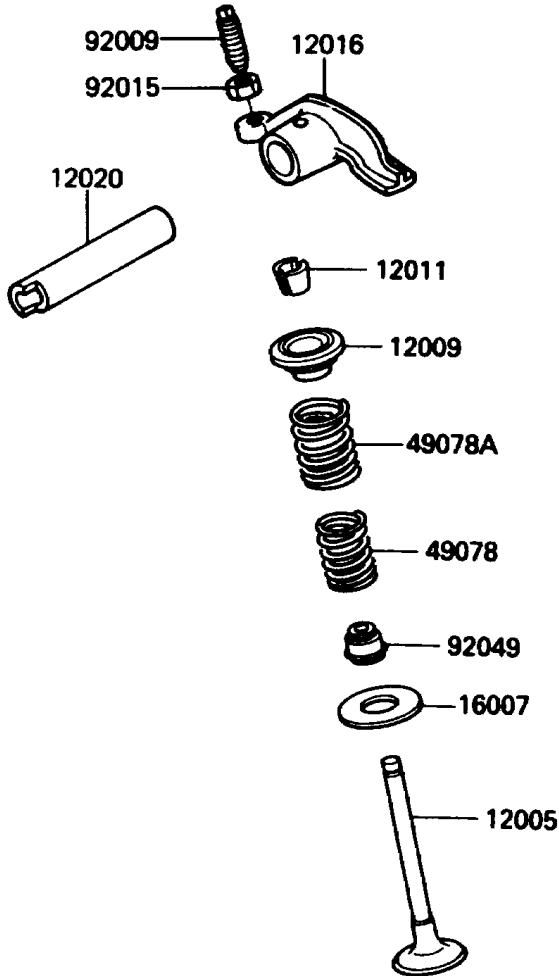

1987 Bayou 185 PARTS DIAGRAM

Valve(s)

E1210-0029

1987 Bayou 185 PARTS LIST

Valve(s)

ITEM NAME	PART NUMBER	QUANTITY
VALVE-INTAKE (Ref # 12004)	12004-1051	1
VALVE-EXHAUST (Ref # 12005)	12005-1051	1
RETAINER-VALVE SPRING (Ref # 12009)	12009-1001	1
COLLET (Ref # 12011)	12011-1003	1
ARM-ROCKER (Ref # 12016)	12016-1002	1
SHAFT-ROCKER (Ref # 12020)	12020-1053	1
SEAT-SPRING (Ref # 16007)	16007-1106	1
SPRING-ENGINE VALVE,INNER (Ref # 49078)	12007-1001	1
SPRING-ENGINE VALVE,OUTER (Ref # 49078A)	12007-1002	1
SCREW,6MM (Ref # 92009)	92009-1032	1
NUT,6MM (Ref # 92015)	92016-061	1
SEAL-OIL,RVC2-5.5X8.5X8.3 (Ref # 92049)	92049-1062	1