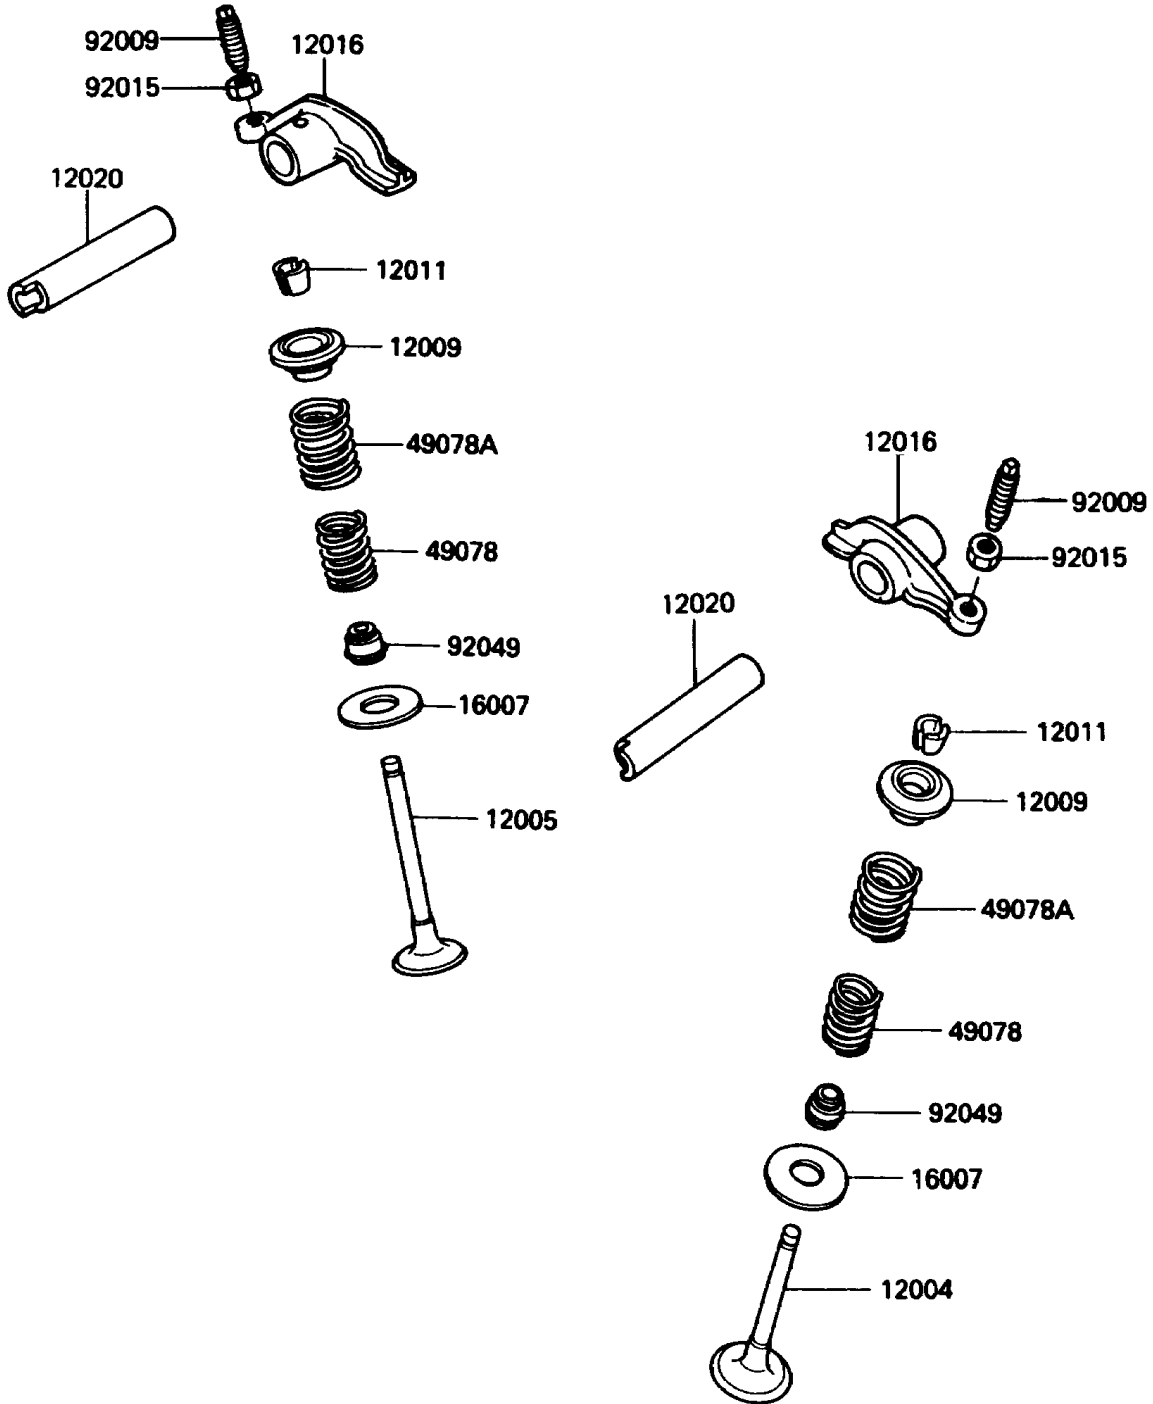

1987 Bayou 185 PARTS DIAGRAM

Valve(s)

E1210-0029

1987 Bayou 185 PARTS LIST

Valve(s)

ITEM NAME	PART NUMBER	QUANTITY
VALVE-INTAKE (Ref # 12004)	12004-1051	1
VALVE-EXHAUST (Ref # 12005)	12005-1051	1
RETAINER-VALVE SPRING (Ref # 12009)	12009-1001	2
COLLET (Ref # 12011)	12011-1003	4
ARM-ROCKER (Ref # 12016)	12016-1002	2
SHAFT-ROCKER (Ref # 12020)	12020-1053	2
SEAT-SPRING (Ref # 16007)	16007-1106	2
SPRING-ENGINE VALVE,INNER (Ref # 49078)	12007-1001	2
SPRING-ENGINE VALVE,OUTER (Ref # 49078A)	12007-1002	2
SCREW,6MM (Ref # 92009)	92009-1032	2
NUT,6MM (Ref # 92015)	92016-061	2
SEAL-OIL,RVC2-5.5X8.5X8.3 (Ref # 92049)	92049-1062	2