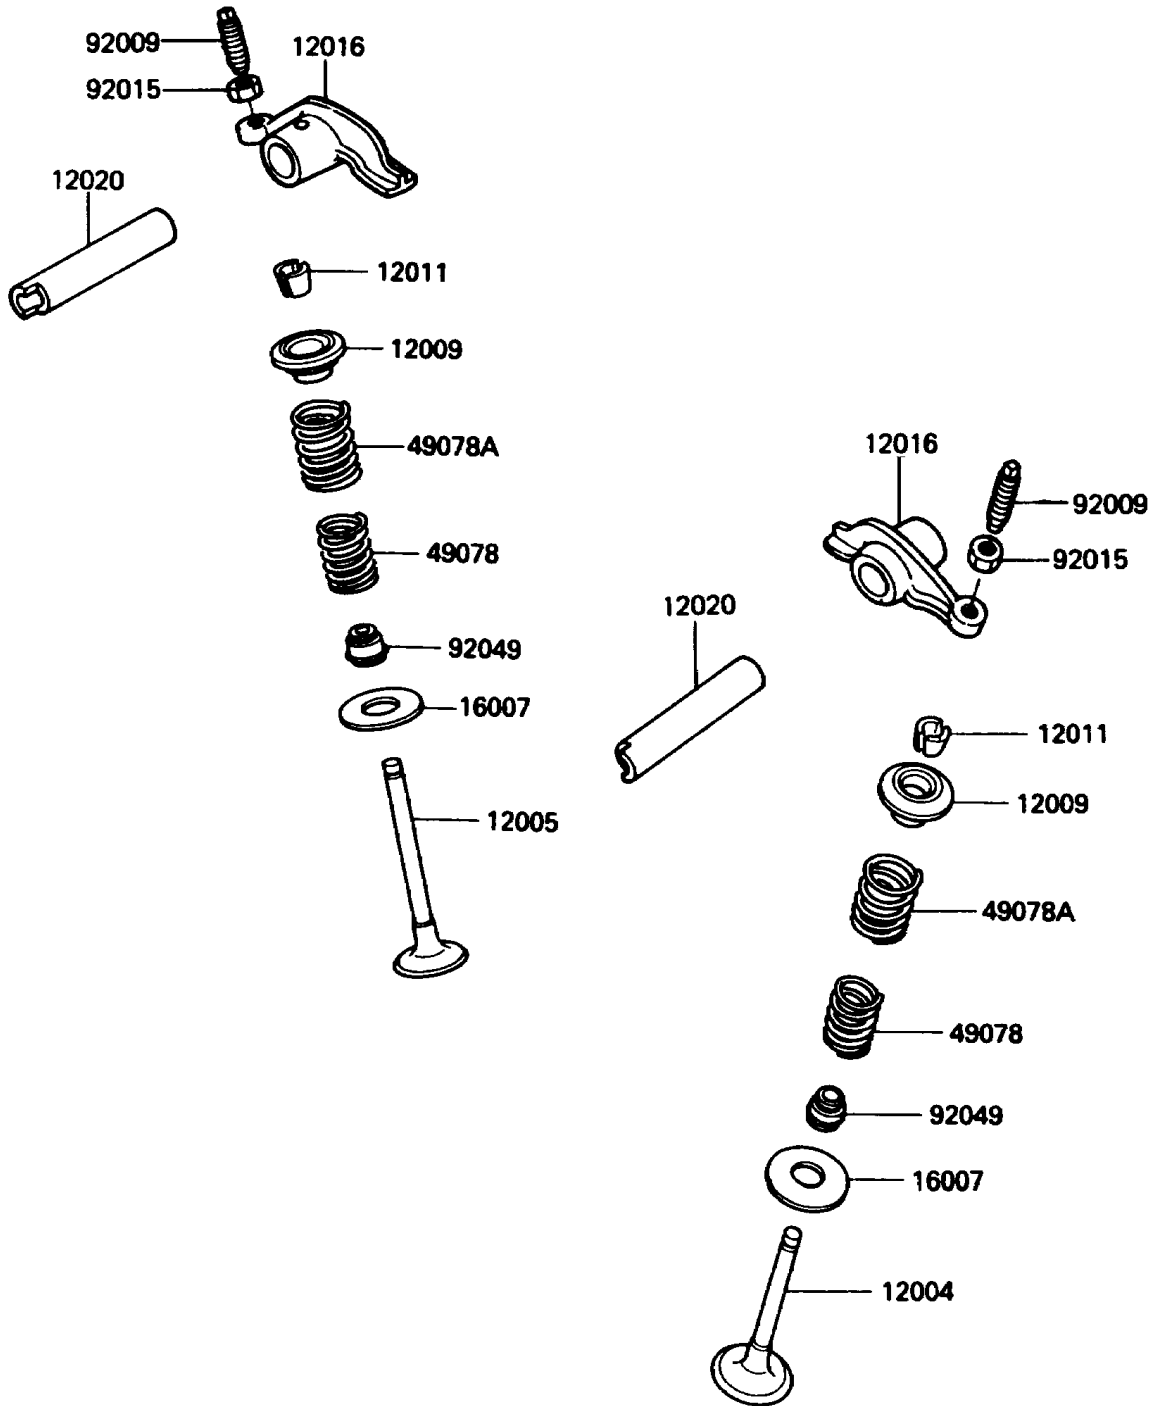

# 1986 Bayou 185 PARTS DIAGRAM

Valve(s)

E1210-0029

# 1986 Bayou 185 PARTS LIST

Valve(s)

ITEM NAME	PART NUMBER	QUANTITY
VALVE-INTAKE (Ref # 12004)	12004-1051	1
VALVE-EXHAUST (Ref # 12005)	12005-1051	1
RETAINER-VALVE SPRING (Ref # 12009)	12009-1001	2
COLLET (Ref # 12011)	12011-1003	4
ARM-ROCKER (Ref # 12016)	12016-1002	2
SHAFT-ROCKER (Ref # 12020)	12020-1053	2
SEAT-SPRING (Ref # 16007)	16007-1106	2
SPRING-ENGINE VALVE,INNER (Ref # 49078)	12007-1001	2
SPRING-ENGINE VALVE,OUTER (Ref # 49078A)	12007-1002	2
SCREW,6MM (Ref # 92009)	92009-1032	2
NUT,6MM (Ref # 92015)	92016-061	2
SEAL-OIL,RVC2-5.5X8.5X8.3 (Ref # 92049)	92049-1062	2