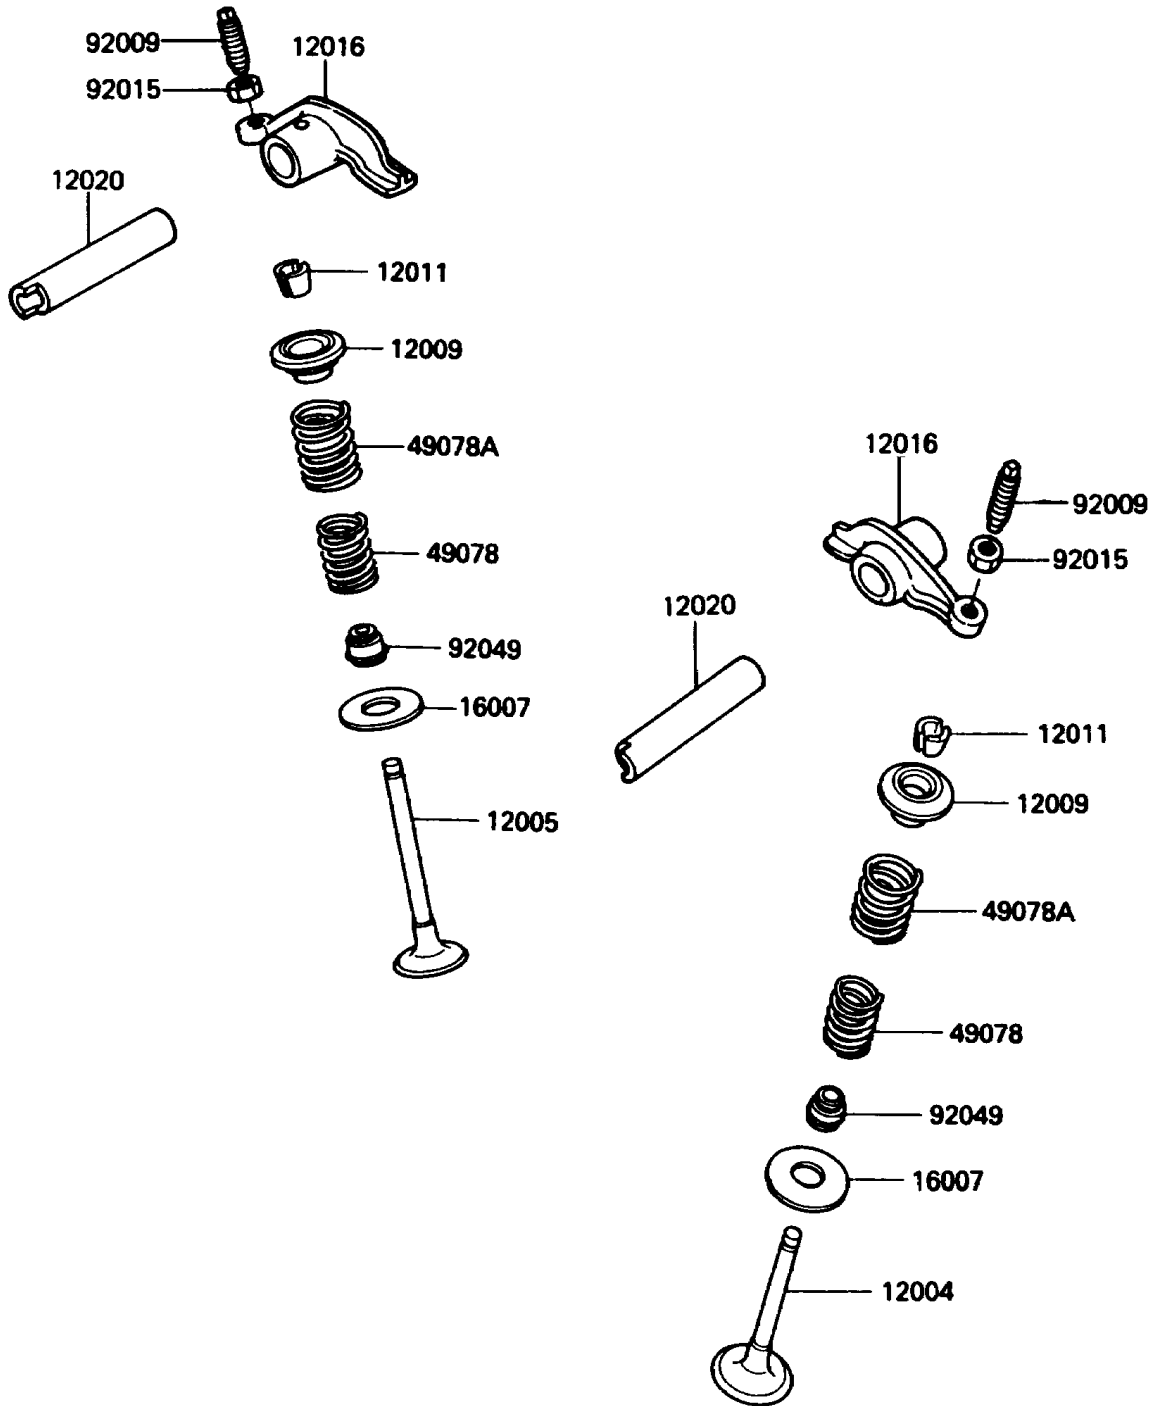

1986 Bayou 185 PARTS DIAGRAM

Valve(s)

E1210-0029

1986 Bayou 185 PARTS LIST

Valve(s)

ITEM NAME	PART NUMBER	QUANTITY
VALVE-INTAKE (Ref # 12004)	12004-1051	1
VALVE-EXHAUST (Ref # 12005)	12005-1051	1
RETAINER-VALVE SPRING (Ref # 12009)	12009-1001	2
COLLET (Ref # 12011)	12011-1003	4
ARM-ROCKER (Ref # 12016)	12016-1002	2
SHAFT-ROCKER (Ref # 12020)	12020-1053	2
SEAT-SPRING (Ref # 16007)	16007-1106	2
SPRING-ENGINE VALVE,INNER (Ref # 49078)	12007-1001	2
SPRING-ENGINE VALVE,OUTER (Ref # 49078A)	12007-1002	2
SCREW,6MM (Ref # 92009)	92009-1032	2
NUT,6MM (Ref # 92015)	92016-061	2
SEAL-OIL,RVC2-5.5X8.5X8.3 (Ref # 92049)	92049-1062	2