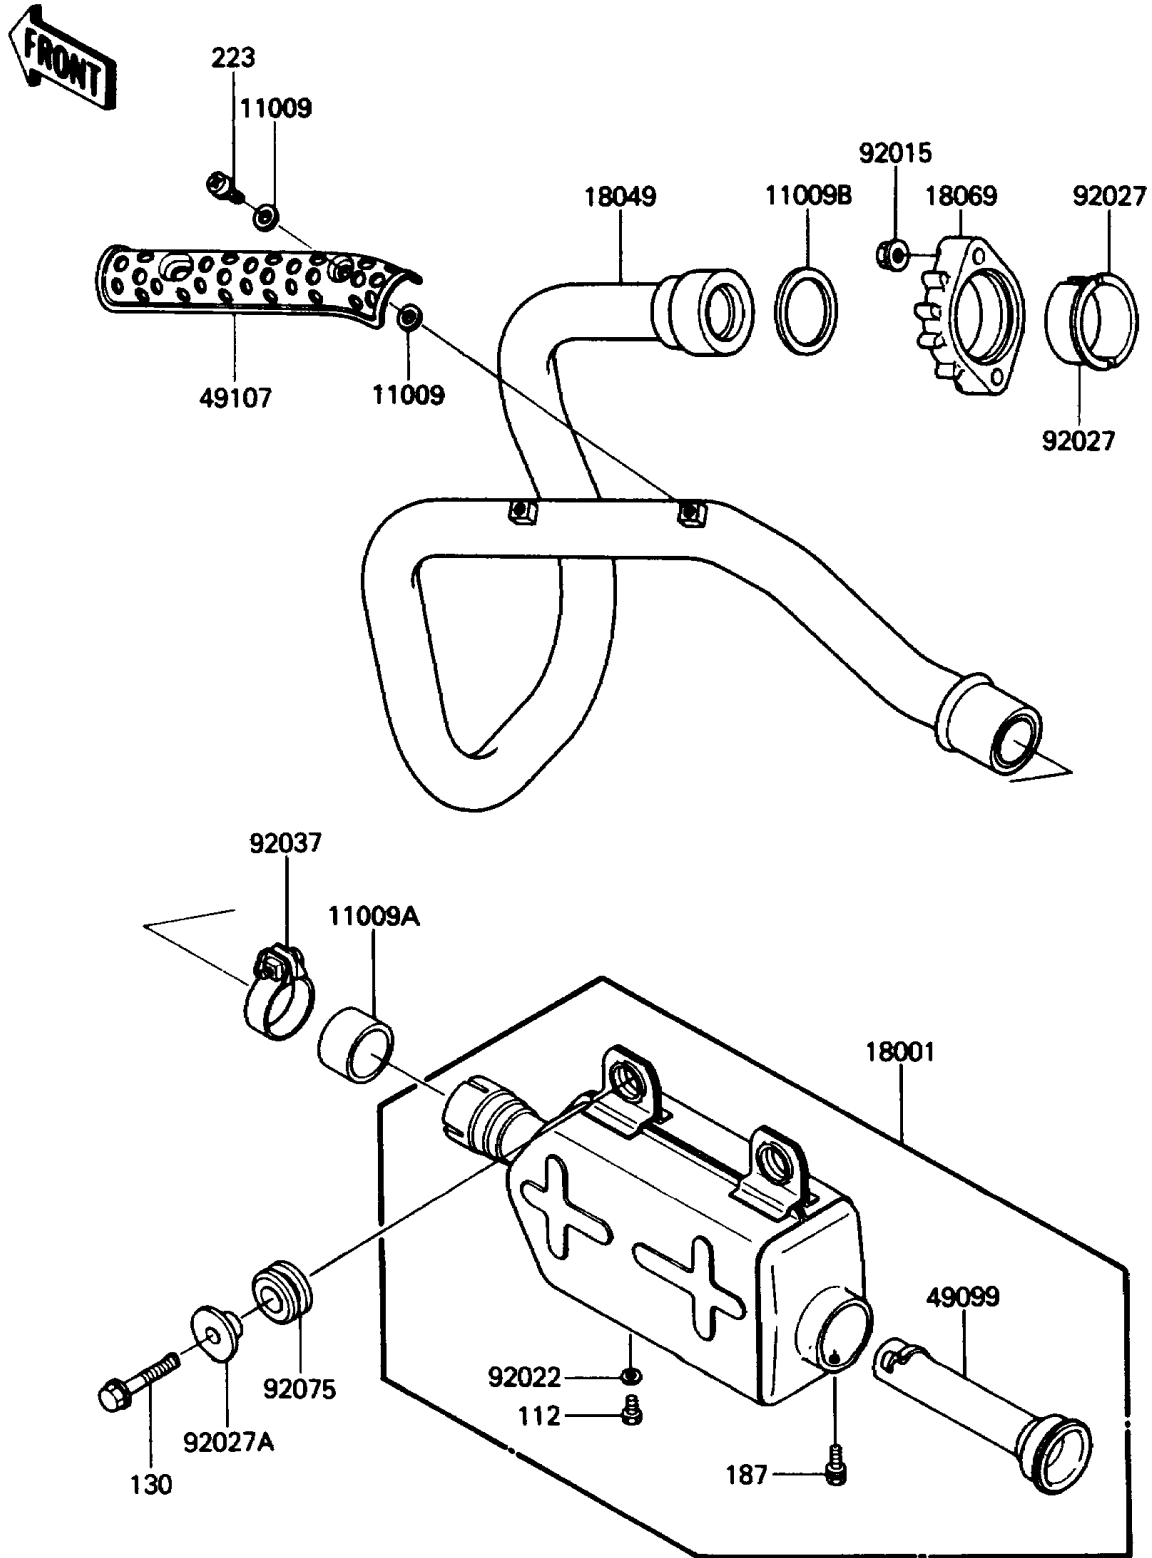

1988 Bayou 185 PARTS DIAGRAM

Muffler(s)

E1140-0247

1988 Bayou 185 PARTS LIST

Muffler(s)

ITEM NAME	PART NUMBER	QUANTITY
GASKET,6.2X11.5X1.5 (Ref # 11009)	11009-1451	1
GASKET,EXHAUST PIPE CONNECTING (Ref # 11009A)	11009-1634	1
GASKET,EXHAUST PIPE HOLDER (Ref # 11009B)	18067-004	1
MUFFLER (Ref # 18001)	18001-1593	1
PIPE-EXHAUST (Ref # 18049)	18049-1432	1
HOLDER-EXHAUST PIPE (Ref # 18069)	18069-1078	1
BAFFLE-PIPE MUFFLER (Ref # 49099)	49099-1200	1
COVER-EXHAUST PIPE (Ref # 49107)	49107-1064	1
NUT,6MM (Ref # 92015)	92015-1365	1
WASHER,6.2X11X1 (Ref # 92022)	92022-304	1
COLLAR,L=14.5 (Ref # 92027)	92027-1142	1
COLLAR,MUFFLER (Ref # 92027A)	92027-1981	1
CLAMP,42MM,BLACK (Ref # 92037)	92037-1350	1
DAMPER,MUFFLER (Ref # 92075)	92075-1809	1
BOLT-UPSET (Ref # 112)	112B0608	1
BOLT-FLANGED,8X30 (Ref # 130)	130J0830	1
BOLT-UPSET-WSP (Ref # 187)	187B0612	1
SCREW-PAN-WS-CROS (Ref # 223)	223C0610	1