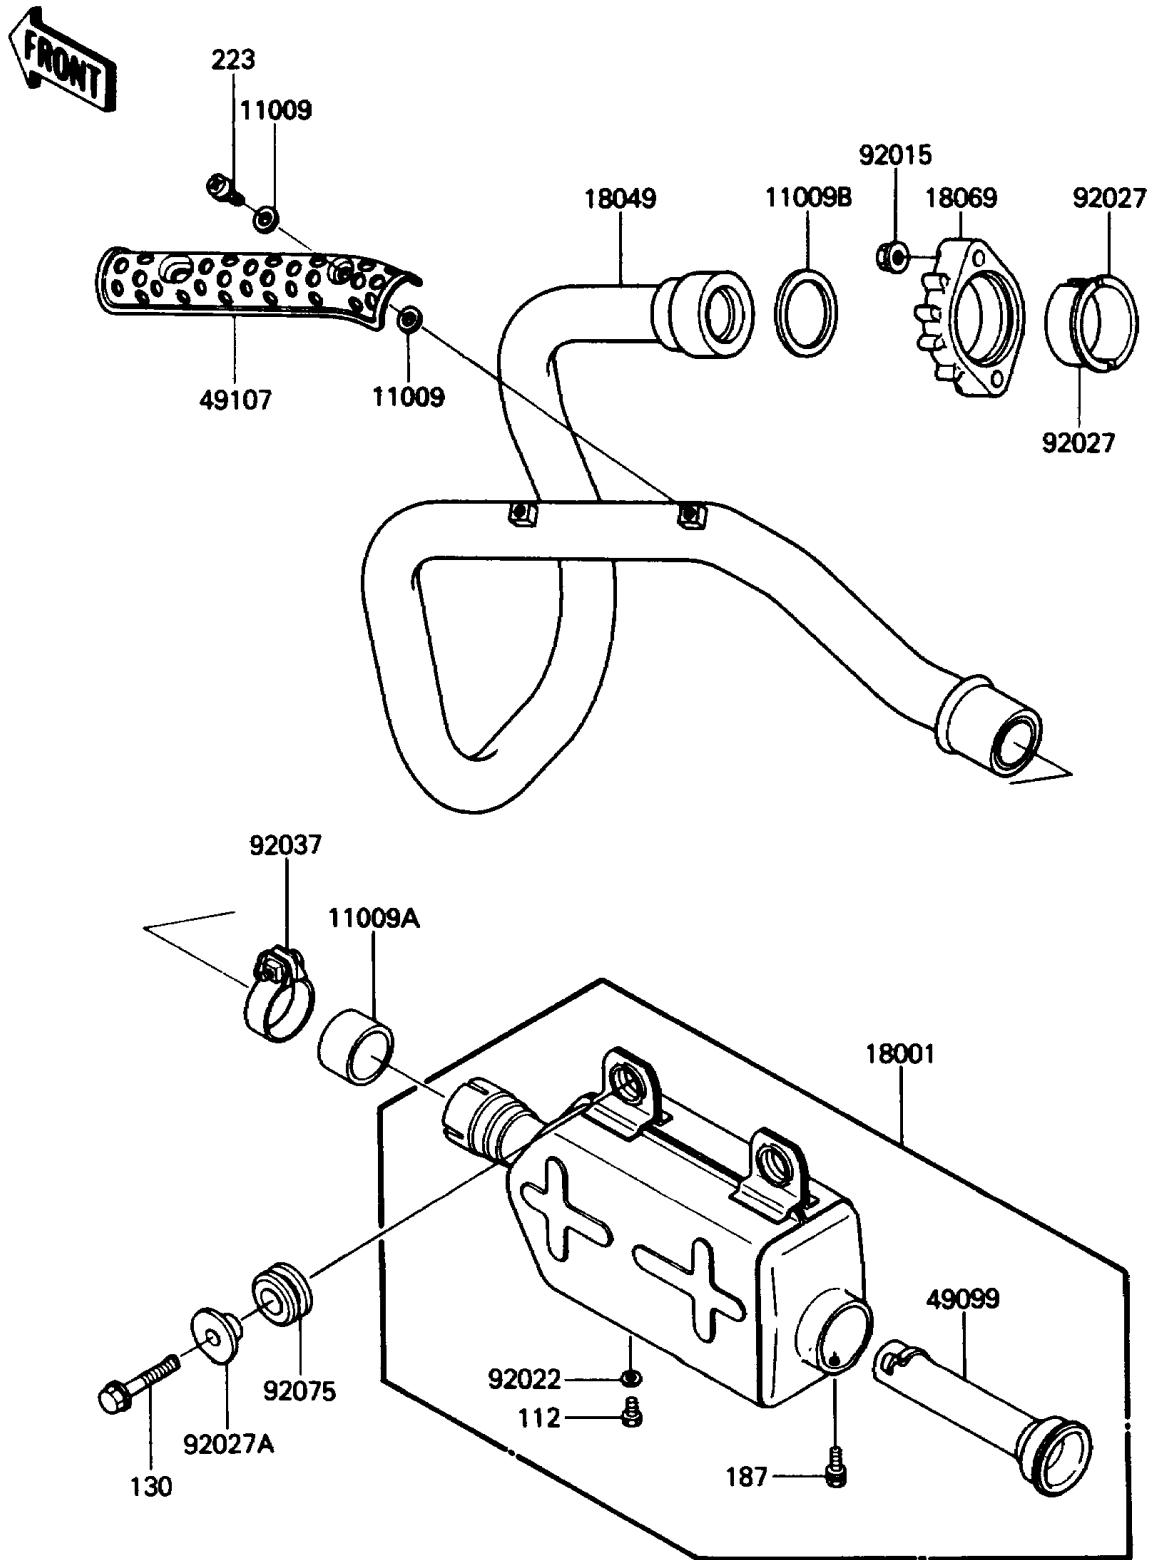

1987 Bayou 185 PARTS DIAGRAM

Muffler(s)

E1140-0247

1987 Bayou 185 PARTS LIST

Muffler(s)

ITEM NAME	PART NUMBER	QUANTITY
GASKET,6.2X11.5X1.5 (Ref # 11009)	11009-1451	1
GASKET,EXHAUST PIPE CONNECTING (Ref # 11009A)	11009-1634	1
GASKET,EXHAUST PIPE HOLDER (Ref # 11009B)	18067-004	1
MUFFLER (Ref # 18001)	18001-1593	1
PIPE-EXHAUST (Ref # 18049)	18049-1432	1
HOLDER-EXHAUST PIPE (Ref # 18069)	18069-1078	1
BAFFLE-PIPE MUFFLER (Ref # 49099)	49099-1200	1
COVER-EXHAUST PIPE (Ref # 49107)	49107-1064	1
NUT,6MM (Ref # 92015)	92015-1365	1
WASHER,6.2X11X1 (Ref # 92022)	92022-304	1
COLLAR,L=14.5 (Ref # 92027)	92027-1142	1
COLLAR,MUFFLER (Ref # 92027A)	92027-1981	1
CLAMP,42MM,BLACK (Ref # 92037)	92037-1350	1
DAMPER,MUFFLER (Ref # 92075)	92075-1809	1
BOLT-UPSET (Ref # 112)	112B0608	1
BOLT-FLANGED,8X30 (Ref # 130)	130J0830	1
BOLT-UPSET-WSP (Ref # 187)	187B0612	1
SCREW-PAN-WS-CROS (Ref # 223)	223C0610	1