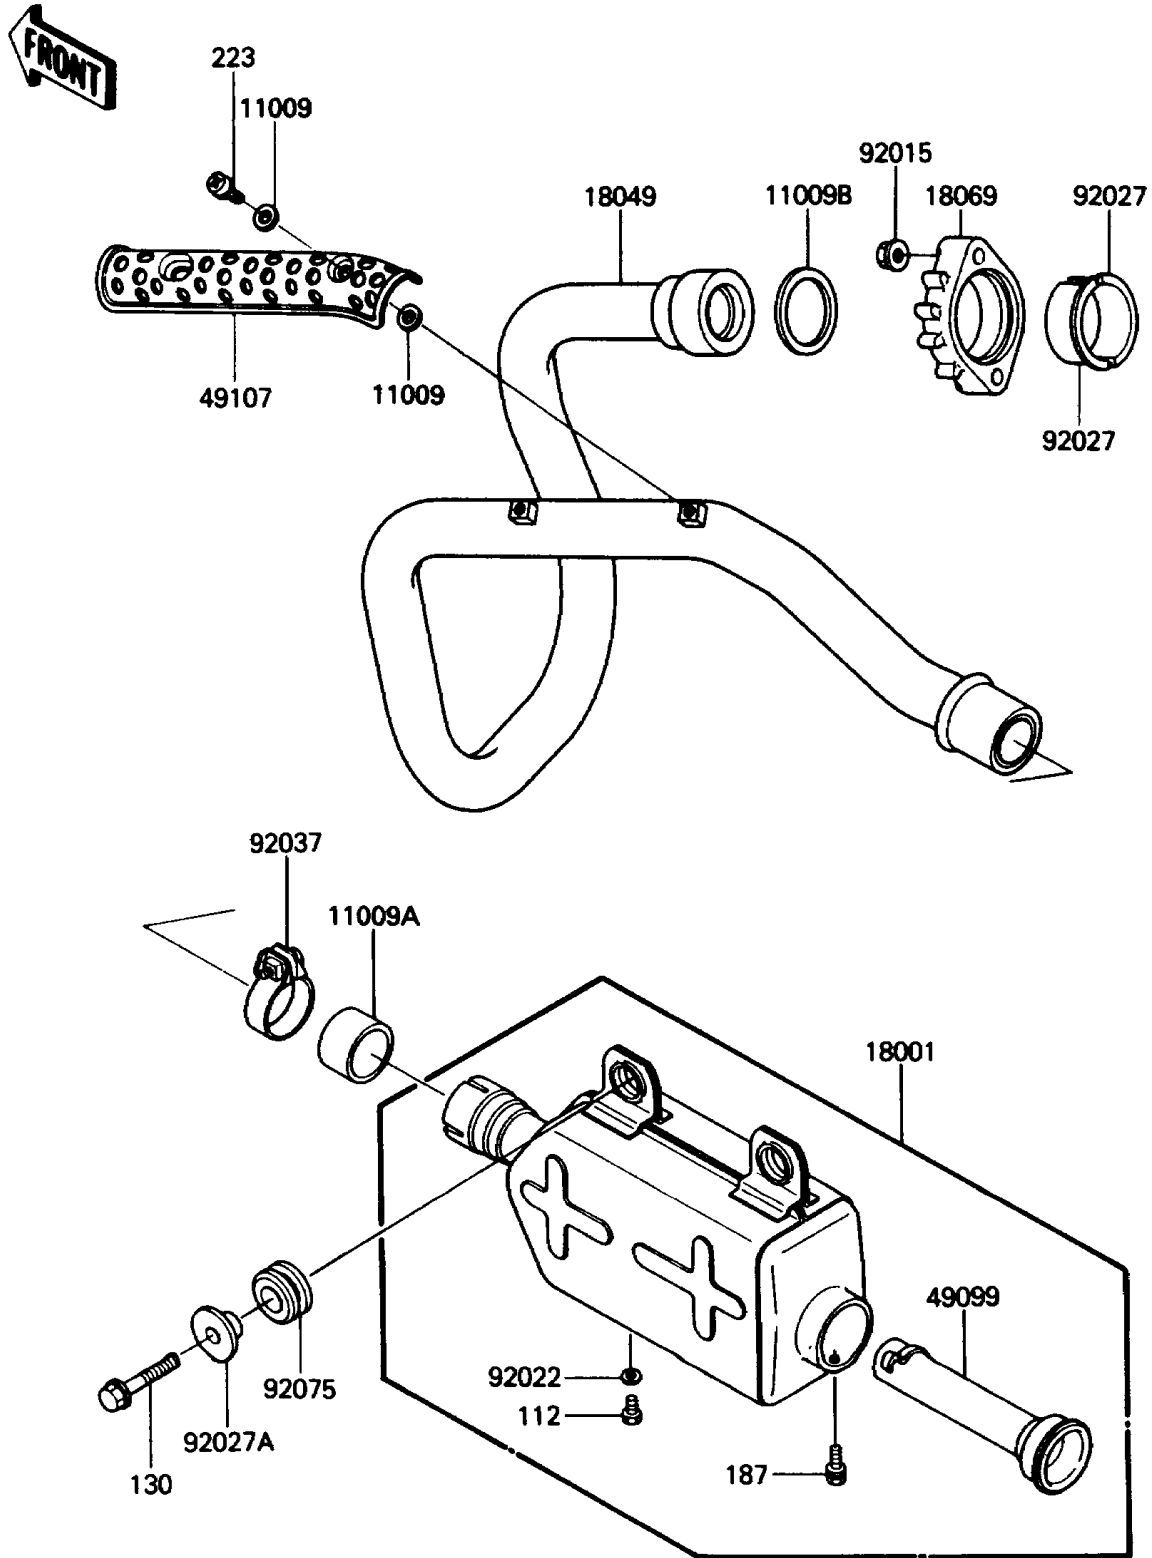

1986 Bayou 185 PARTS DIAGRAM

Muffler(s)

E1140-0247

1986 Bayou 185 PARTS LIST

Muffler(s)

ITEM NAME	PART NUMBER	QUANTITY
GASKET,6.2X11.5X1.5 (Ref # 11009)	11009-1451	4
GASKET,EXHAUST PIPE CONNECTING (Ref # 11009A)	11009-1634	1
GASKET,EXHAUST PIPE HOLDER (Ref # 11009B)	18067-004	1
MUFFLER (Ref # 18001)	18001-1593	1
PIPE-EXHAUST (Ref # 18049)	18049-1432	1
HOLDER-EXHAUST PIPE (Ref # 18069)	18069-1078	1
BAFFLE-PIPE MUFFLER (Ref # 49099)	49099-1200	1
COVER-EXHAUST PIPE (Ref # 49107)	49107-1064	1
NUT,6MM (Ref # 92015)	92015-1365	2
WASHER,6.2X11X1 (Ref # 92022)	92022-304	1
COLLAR,L=14.5 (Ref # 92027)	92027-1142	2
COLLAR,MUFFLER (Ref # 92027A)	92027-1981	2
CLAMP,42MM,BLACK (Ref # 92037)	92037-1350	1
DAMPER,MUFFLER (Ref # 92075)	92075-1809	2
BOLT-UPSET (Ref # 112)	112B0608	1
BOLT-FLANGED,8X30 (Ref # 130)	130J0830	2
BOLT-UPSET-WSP (Ref # 187)	187B0612	1
SCREW-PAN-WS-CROS (Ref # 223)	223C0610	2