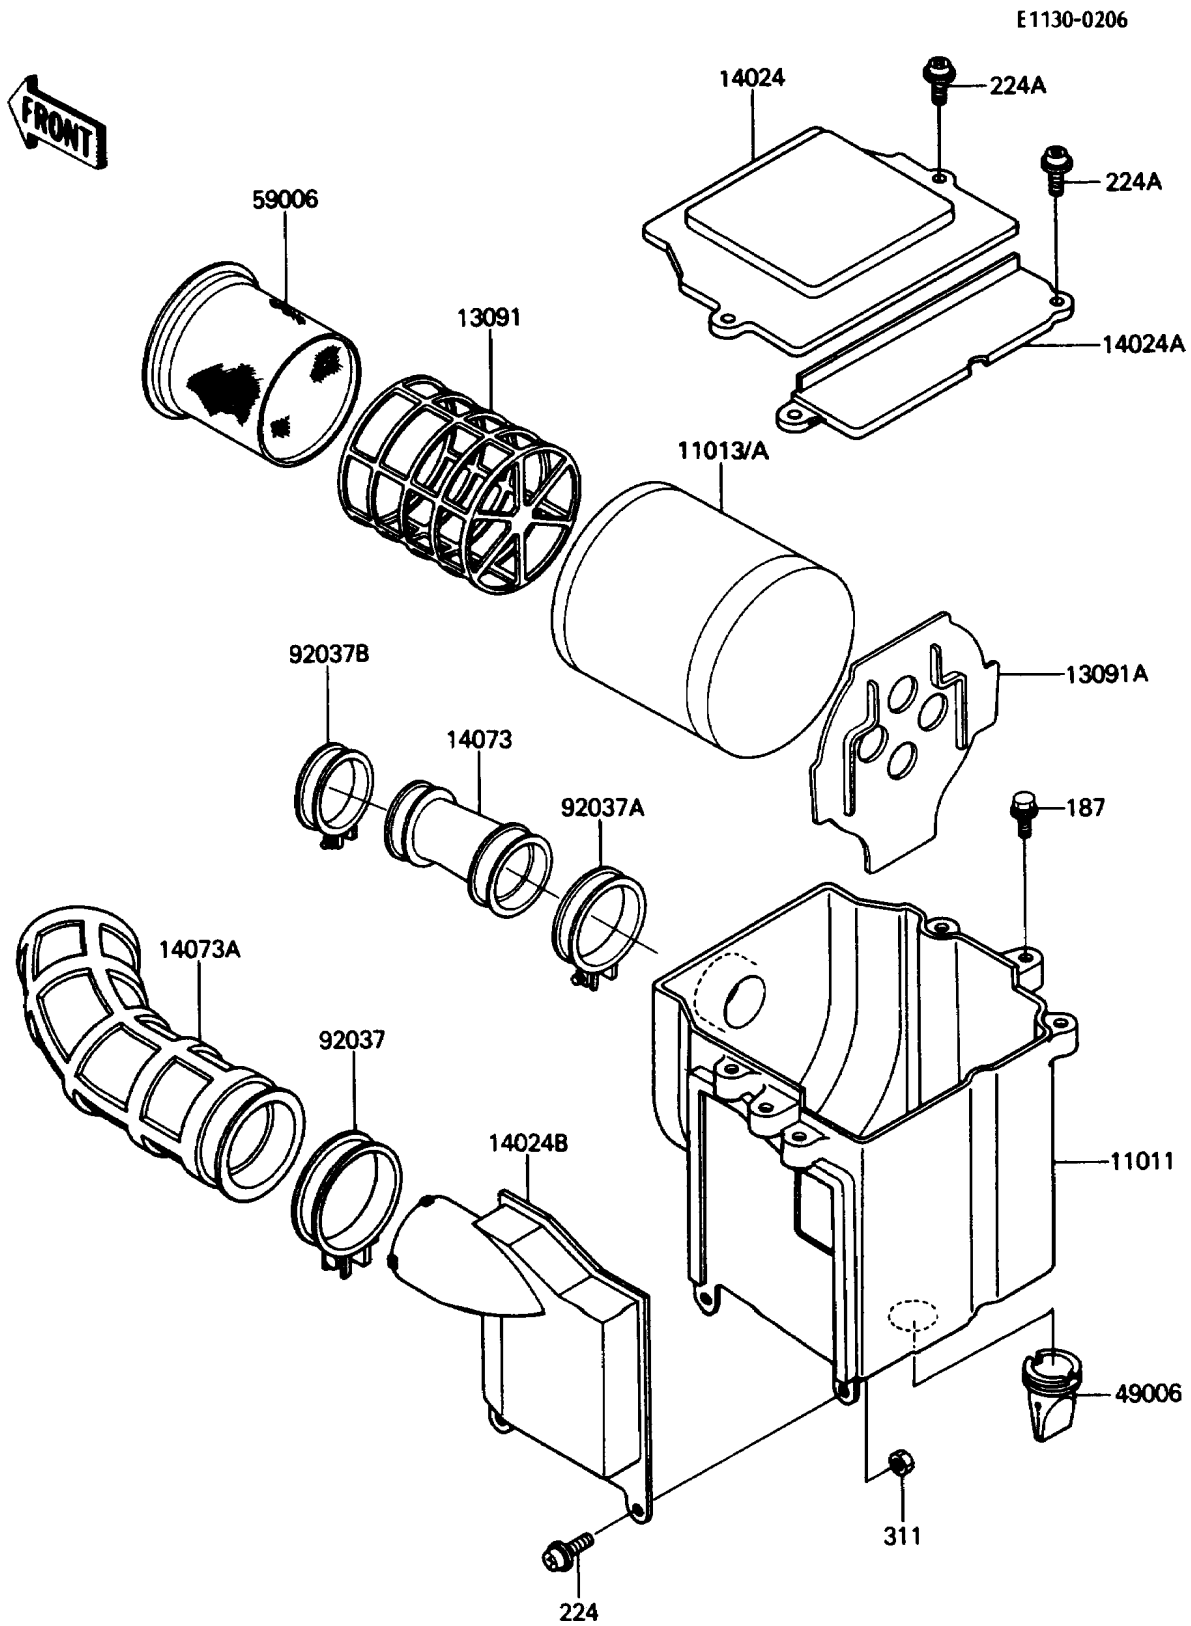

1988 Bayou 185 PARTS DIAGRAM

Air Cleaner

1988 Bayou 185 PARTS LIST

Air Cleaner

ITEM NAME	PART NUMBER	QUANTITY
CASE-AIR FILTER (Ref # 11011)	11011-1211	1
ELEMENT-AIR FILTER (Ref # 11013)	11013-1109	1
HOLDER,ELEMENT (Ref # 13091)	13091-1121	1
HOLDER,ELEMENT (Ref # 13091A)	13091-1125	1
COVER,AIR FILTER,FR (Ref # 14024)	14024-1147	1
COVER,AIR FILTER,RR (Ref # 14024A)	14024-1148	1
COVER,AIR FILTER,SIDE (Ref # 14024B)	14024-1149	1
DUCT,CARBURETOR (Ref # 14073)	14073-1206	1
DUCT,INTAKE (Ref # 14073A)	14073-1240	1
BOOT,AIR FILTER (Ref # 49006)	49006-1065	1
ARRESTER-FLAME (Ref # 59006)	59006-1051	1
CLAMP (Ref # 92037)	92037-1523	1
CLAMP (Ref # 92037A)	92037-177	1
CLAMP,CONNECTOR (Ref # 92037B)	92037-200	1
BOLT-UPSET-WSP (Ref # 187)	187B0616	1
SCREW-PAN-WP-CROS (Ref # 224)	224B0614	1
SCREW-PAN-WP-CROS (Ref # 224A)	224B0618	1
NUT-HEX,6MM (Ref # 311)	311B0600	1