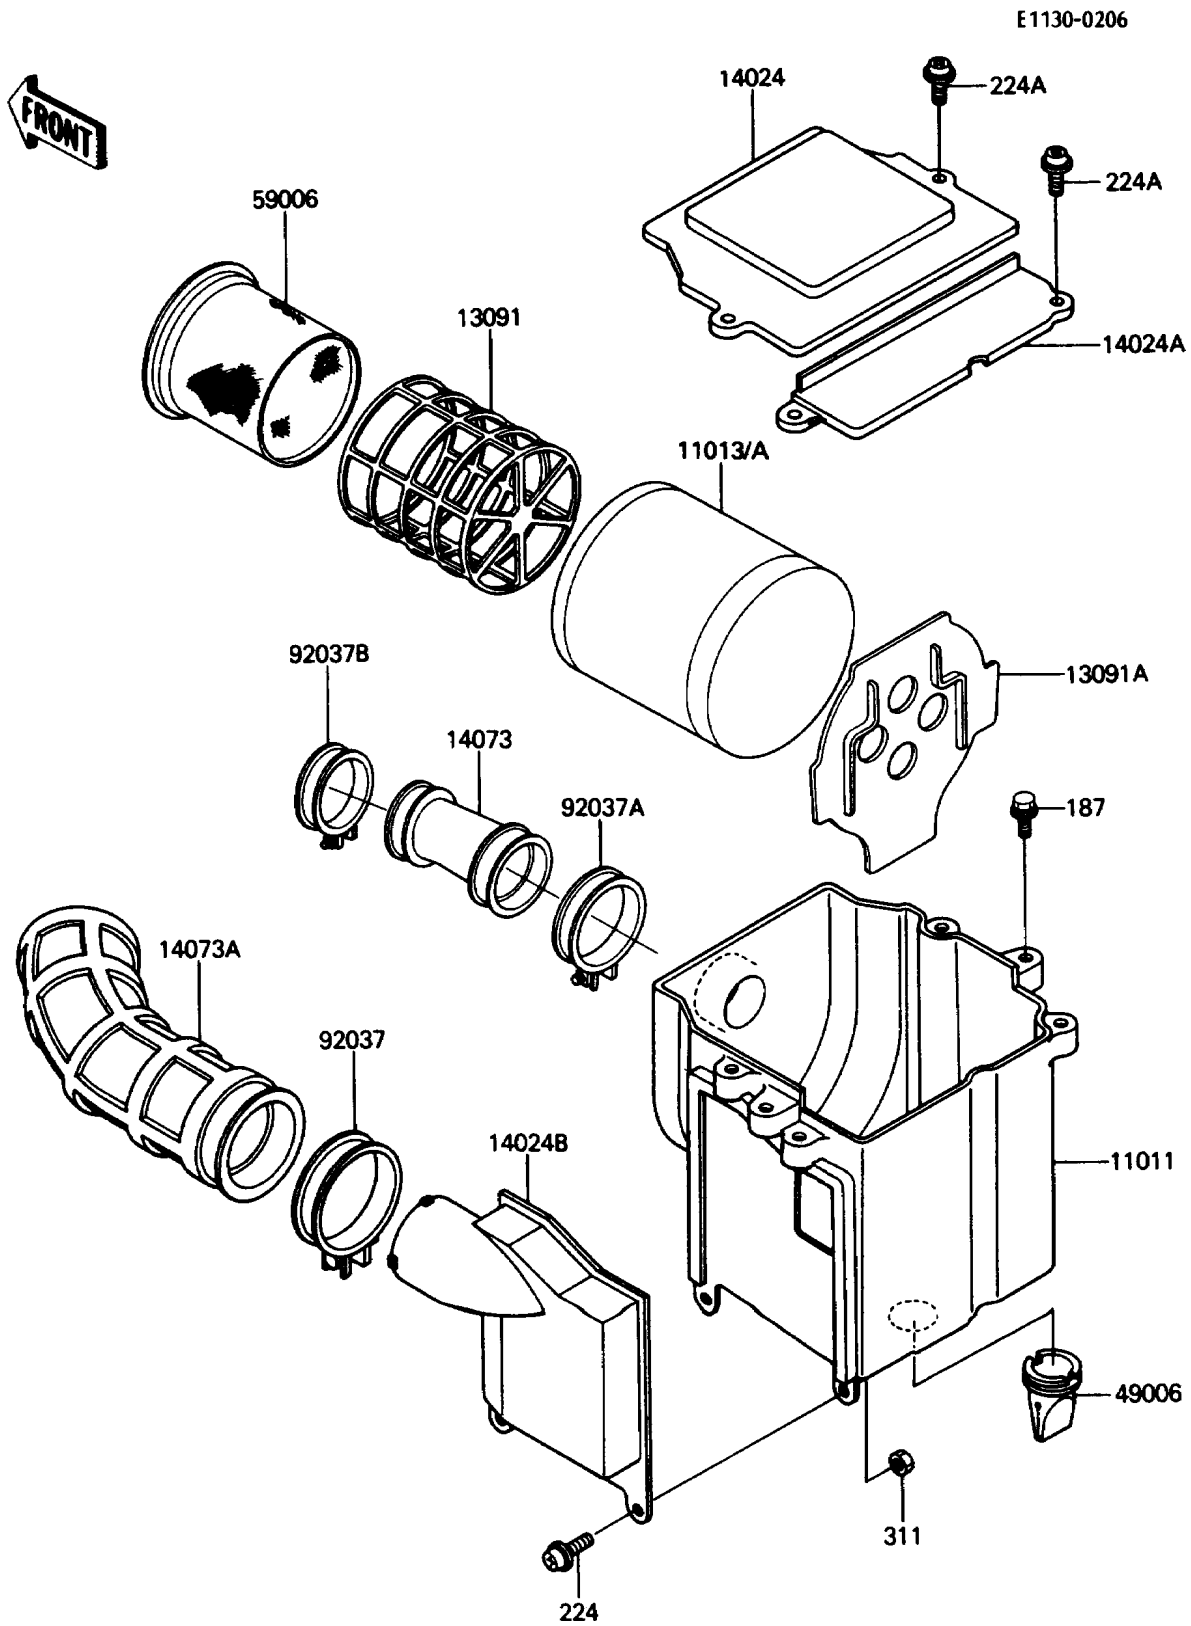

## 1987 Bayou 185 PARTS DIAGRAM

Air Cleaner

## 1987 Bayou 185 PARTS LIST

Air Cleaner

ITEM NAME	PART NUMBER	QUANTITY
CASE-AIR FILTER (Ref # 11011)	11011-1211	1
ELEMENT-AIR FILTER (Ref # 11013A)	11013-1130	1
HOLDER,ELEMENT (Ref # 13091)	13091-1121	1
HOLDER,ELEMENT (Ref # 13091A)	13091-1125	1
COVER,AIR FILTER,FR (Ref # 14024)	14024-1147	1
COVER,AIR FILTER,RR (Ref # 14024A)	14024-1148	1
COVER,AIR FILTER,SIDE (Ref # 14024B)	14024-1149	1
DUCT,CARBURETOR (Ref # 14073)	14073-1206	1
DUCT,INTAKE (Ref # 14073A)	14073-1240	1
BOOT,AIR FILTER (Ref # 49006)	49006-1065	1
ARRESTER-FLAME (Ref # 59006)	59006-1051	1
CLAMP (Ref # 92037)	92037-1523	1
CLAMP (Ref # 92037A)	92037-177	1
CLAMP,CONNECTOR (Ref # 92037B)	92037-200	1
BOLT-UPSET-WSP (Ref # 187)	187B0616	1
SCREW-PAN-WP-CROS (Ref # 224)	224B0614	1
SCREW-PAN-WP-CROS (Ref # 224A)	224B0618	1
NUT-HEX,6MM (Ref # 311)	311B0600	1