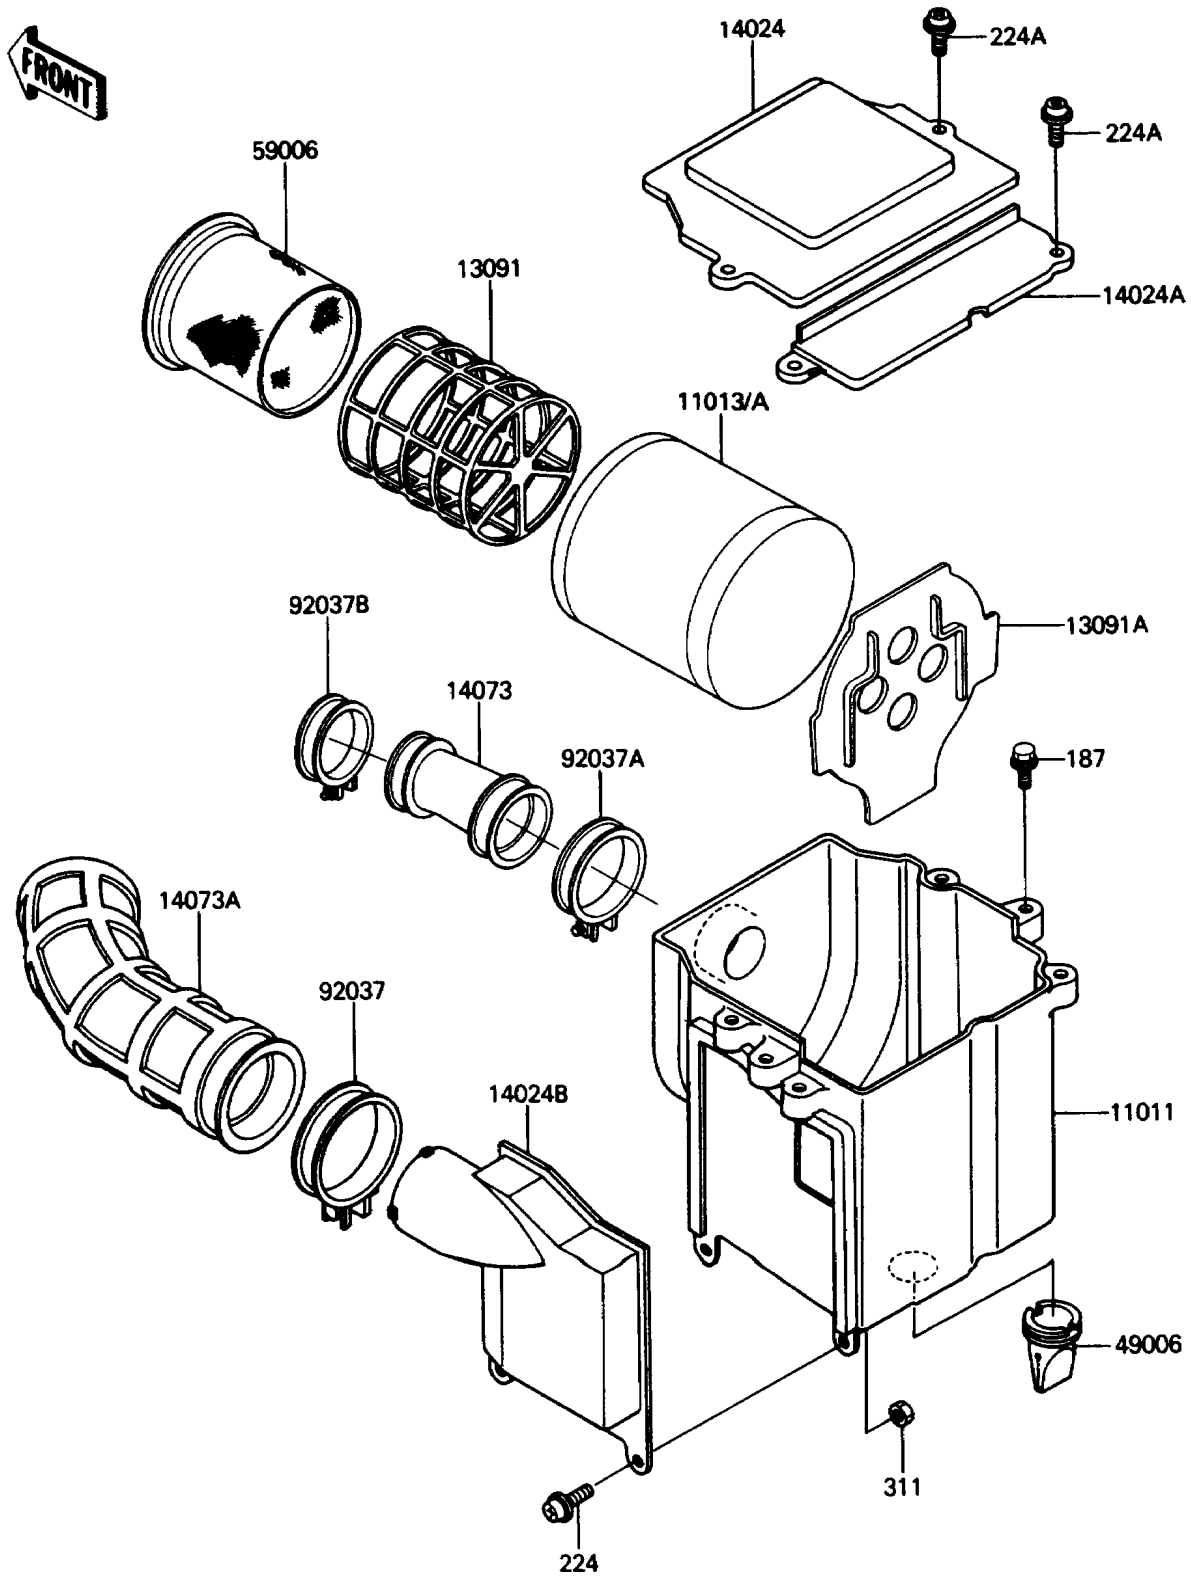

# 1986 Bayou 185 PARTS DIAGRAM

Air Cleaner

E1130-0206

# 1986 Bayou 185 PARTS LIST

## Air Cleaner

ITEM NAME	PART NUMBER	QUANTITY
CASE-AIR FILTER (Ref # 11011)	11011-1211	1
ELEMENT-AIR FILTER (Ref # 11013A)	11013-1130	1
HOLDER,ELEMENT (Ref # 13091)	13091-1121	1
HOLDER,ELEMENT (Ref # 13091A)	13091-1125	1
COVER,AIR FILTER,FR (Ref # 14024)	14024-1147	1
COVER,AIR FILTER,RR (Ref # 14024A)	14024-1148	1
COVER,AIR FILTER,SIDE (Ref # 14024B)	14024-1149	1
DUCT,CARBURETOR (Ref # 14073)	14073-1206	1
DUCT,INTAKE (Ref # 14073A)	14073-1240	1
BOOT,AIR FILTER (Ref # 49006)	49006-1065	1
ARRESTER-FLAME (Ref # 59006)	59006-1051	1
CLAMP (Ref # 92037)	92037-1523	1
CLAMP (Ref # 92037A)	92037-177	1
CLAMP,CONNECTOR (Ref # 92037B)	92037-200	1
BOLT-UPSET-WSP (Ref # 187)	187B0616	2
SCREW-PAN-WP-CROS (Ref # 224)	224B0614	2
SCREW-PAN-WP-CROS (Ref # 224A)	224B0618	4
NUT-HEX,6MM (Ref # 311)	311B0600	2