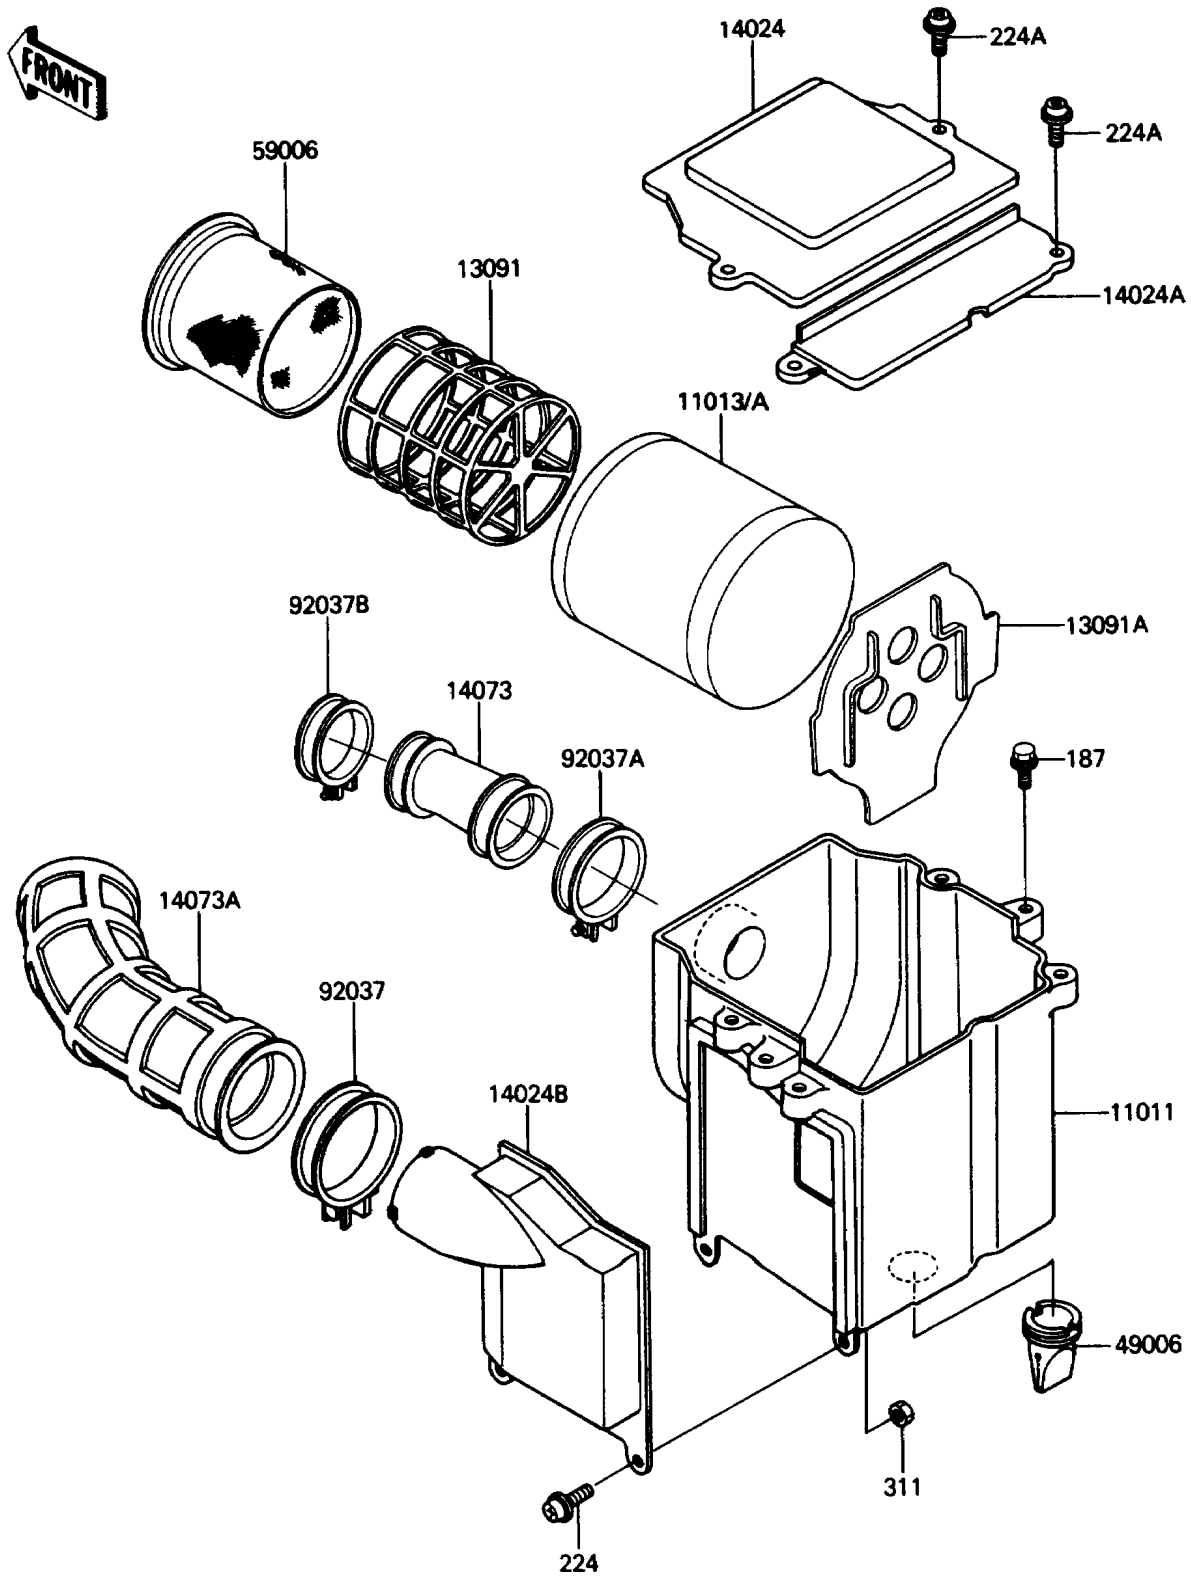

1986 Bayou 185 PARTS DIAGRAM

Air Cleaner

E1130-0206

1986 Bayou 185 PARTS LIST

Air Cleaner

ITEM NAME	PART NUMBER	QUANTITY
CASE-AIR FILTER (Ref # 11011)	11011-1211	1
ELEMENT-AIR FILTER (Ref # 11013A)	11013-1130	1
HOLDER,ELEMENT (Ref # 13091)	13091-1121	1
HOLDER,ELEMENT (Ref # 13091A)	13091-1125	1
COVER,AIR FILTER,FR (Ref # 14024)	14024-1147	1
COVER,AIR FILTER,RR (Ref # 14024A)	14024-1148	1
COVER,AIR FILTER,SIDE (Ref # 14024B)	14024-1149	1
DUCT,CARBURETOR (Ref # 14073)	14073-1206	1
DUCT,INTAKE (Ref # 14073A)	14073-1240	1
BOOT,AIR FILTER (Ref # 49006)	49006-1065	1
ARRESTER-FLAME (Ref # 59006)	59006-1051	1
CLAMP (Ref # 92037)	92037-1523	1
CLAMP (Ref # 92037A)	92037-177	1
CLAMP,CONNECTOR (Ref # 92037B)	92037-200	1
BOLT-UPSET-WSP (Ref # 187)	187B0616	2
SCREW-PAN-WP-CROS (Ref # 224)	224B0614	2
SCREW-PAN-WP-CROS (Ref # 224A)	224B0618	4
NUT-HEX,6MM (Ref # 311)	311B0600	2