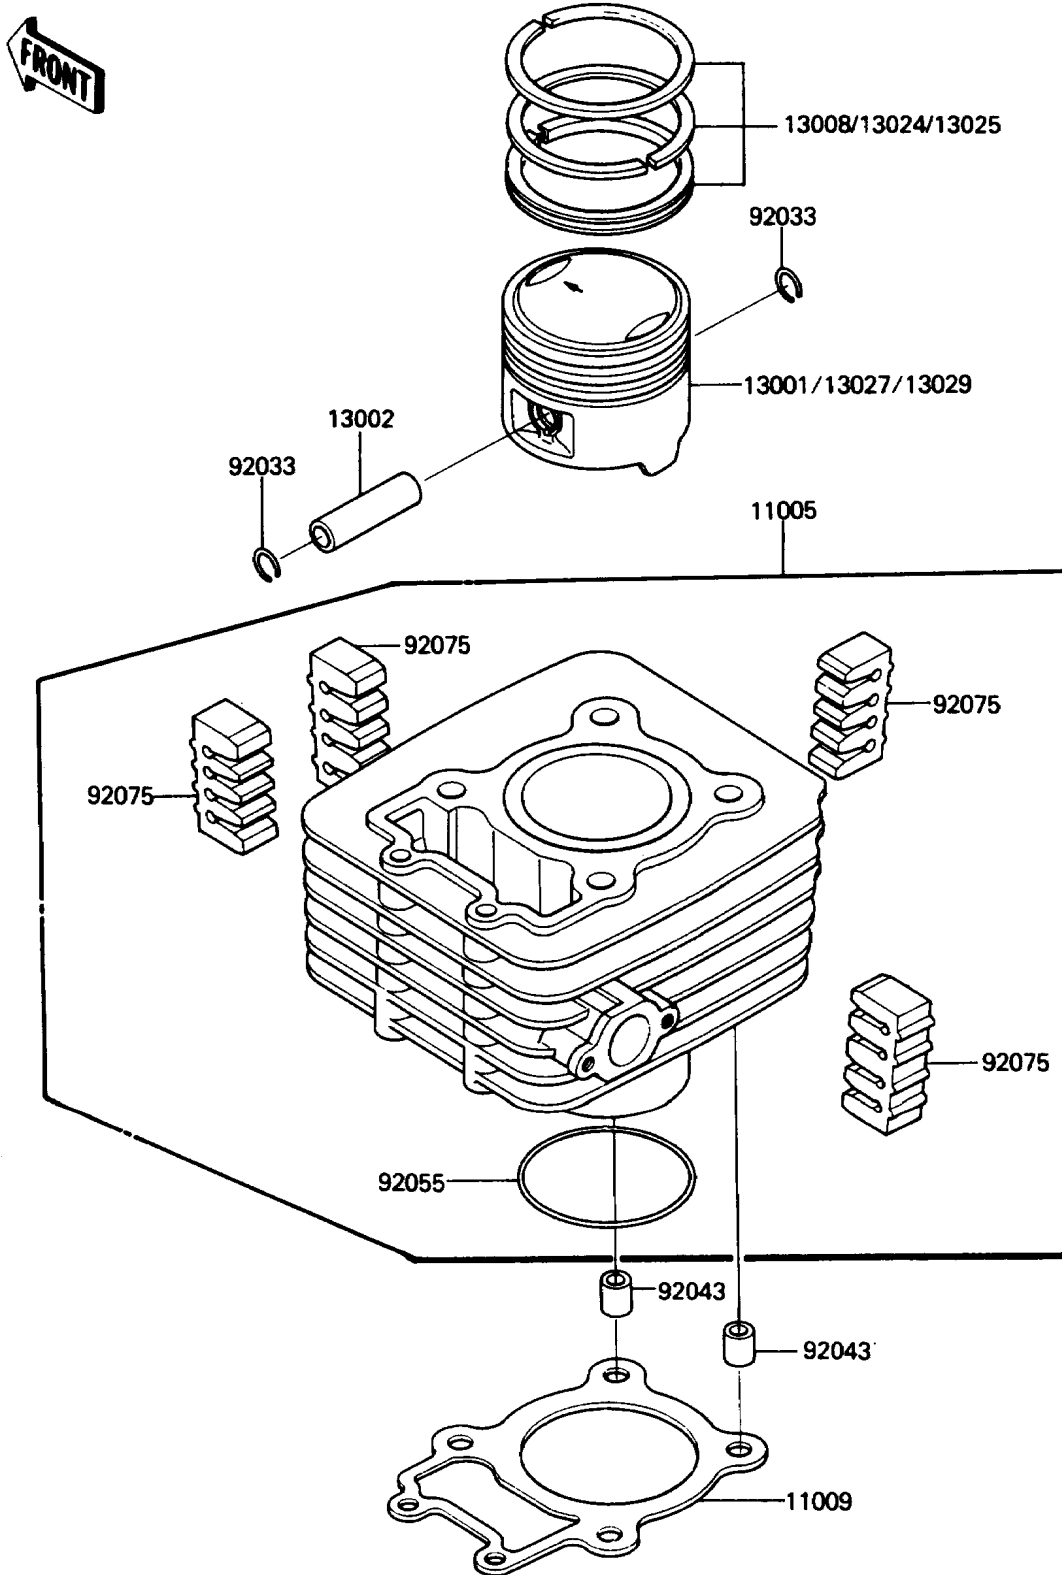

1988 Bayou 185 PARTS DIAGRAM

Cylinder/Piston(s)

E1120-0066

1988 Bayou 185 PARTS LIST

Cylinder/Piston(s)

ITEM NAME	PART NUMBER	QUANTITY
CYLINDER-ENGINE (Ref # 11005)	11005-1396	1
GASKET,CYLINDER BASE (Ref # 11009)	11009-1450	1
PISTON-ENGINE,STD (Ref # 13001)	13001-1182	1
PIN-PISTON (Ref # 13002)	13002-1001	1
RING-SET-PISTON,STD (Ref # 13008)	13008-1060	1
RING-SET-PISTON LL,O/S 1.00 (Ref # 13024)	13024-1060	1
RING-SET-PISTON L,O/S 0.50 (Ref # 13025)	13025-1060	1
PISTON-ENGINE LL,O/S 1.00 (Ref # 13027)	13027-1126	1
PISTON-ENGINE L,O/S 0.50 (Ref # 13029)	13029-1125	1
RING-SNAP,PISTON PIN (Ref # 92033)	92033-1151	1
PIN,DOWEL,10X14 (Ref # 92043)	92043-1037	1
RING-O,68.6MM (Ref # 92055)	92055-1178	1
DAMPER (Ref # 92075)	92075-1657	1