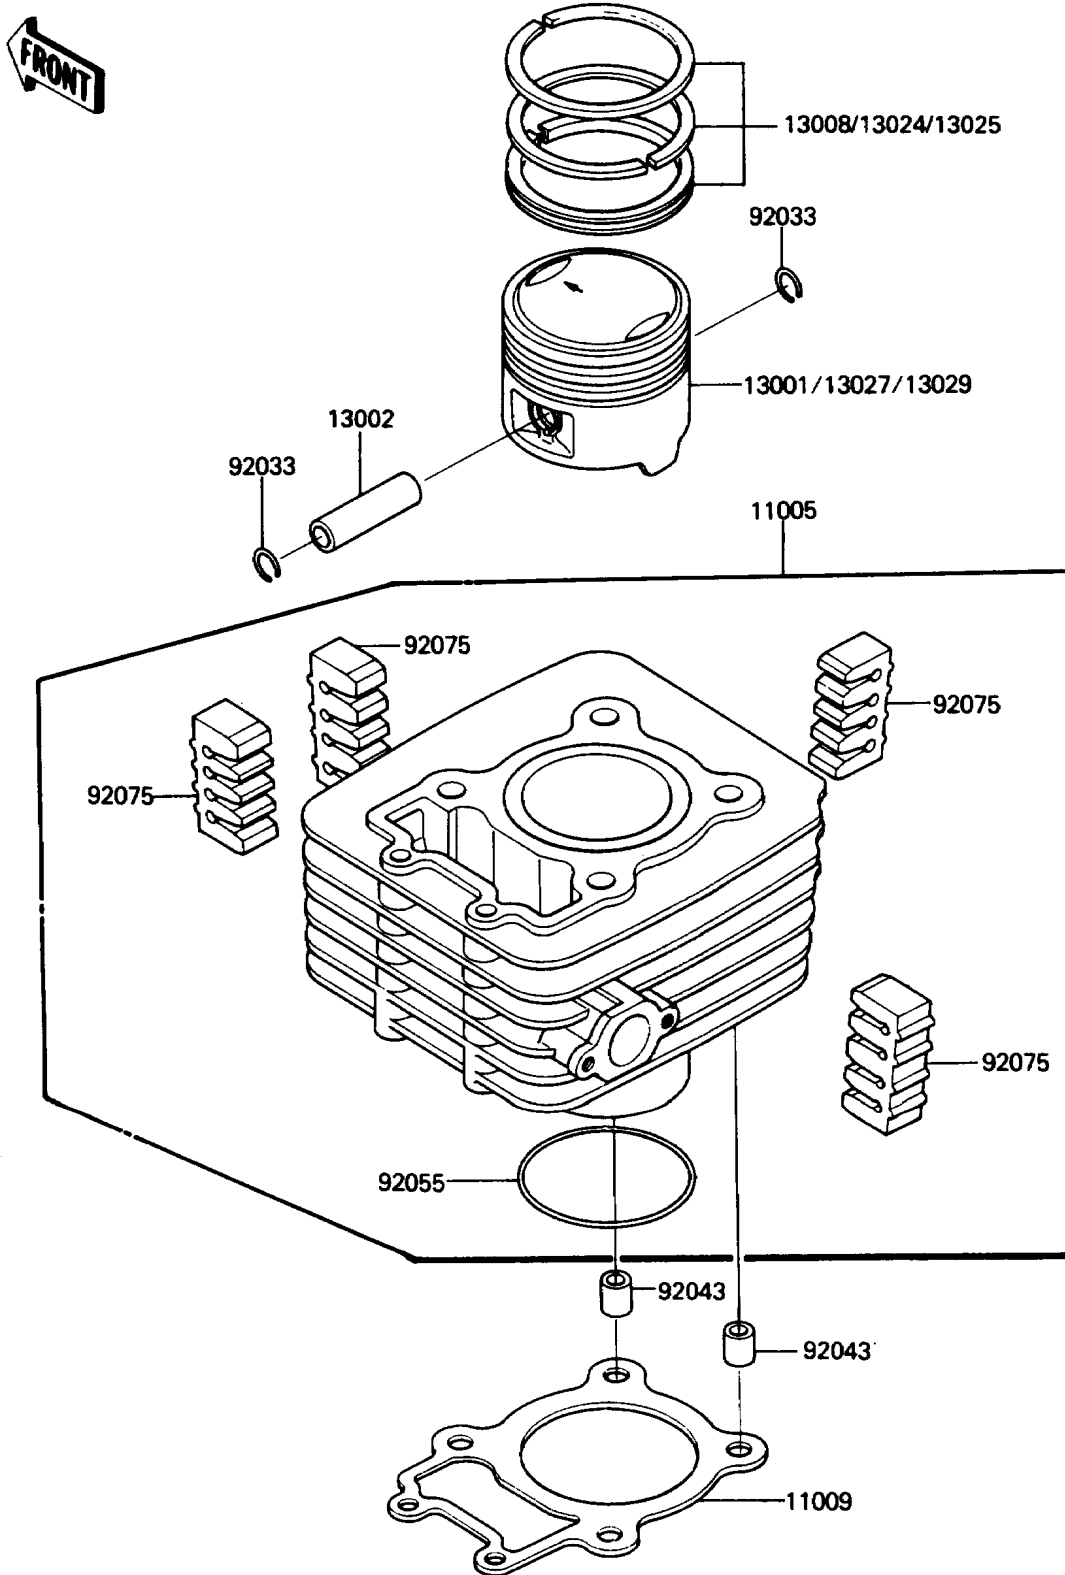

1987 Bayou 185 PARTS DIAGRAM

Cylinder/Piston(s)

E1120-0066

1987 Bayou 185 PARTS LIST

Cylinder/Piston(s)

ITEM NAME	PART NUMBER	QUANTITY
CYLINDER-ENGINE (Ref # 11005)	11005-1396	1
GASKET,CYLINDER BASE (Ref # 11009)	11009-1450	1
PISTON-ENGINE,STD (Ref # 13001)	13001-1182	1
PIN-PISTON (Ref # 13002)	13002-1001	1
RING-SET-PISTON,STD (Ref # 13008)	13008-1060	1
RING-SET-PISTON LL,O/S 1.00 (Ref # 13024)	13024-1060	1
RING-SET-PISTON L,O/S 0.50 (Ref # 13025)	13025-1060	1
PISTON-ENGINE LL,O/S 1.00 (Ref # 13027)	13027-1126	1
PISTON-ENGINE L,O/S 0.50 (Ref # 13029)	13029-1125	1
RING-SNAP,PISTON PIN (Ref # 92033)	92033-1151	2
PIN,DOWEL,10X14 (Ref # 92043)	92043-1037	2
RING-O,68.6MM (Ref # 92055)	92055-1178	1
DAMPER (Ref # 92075)	92075-1657	4