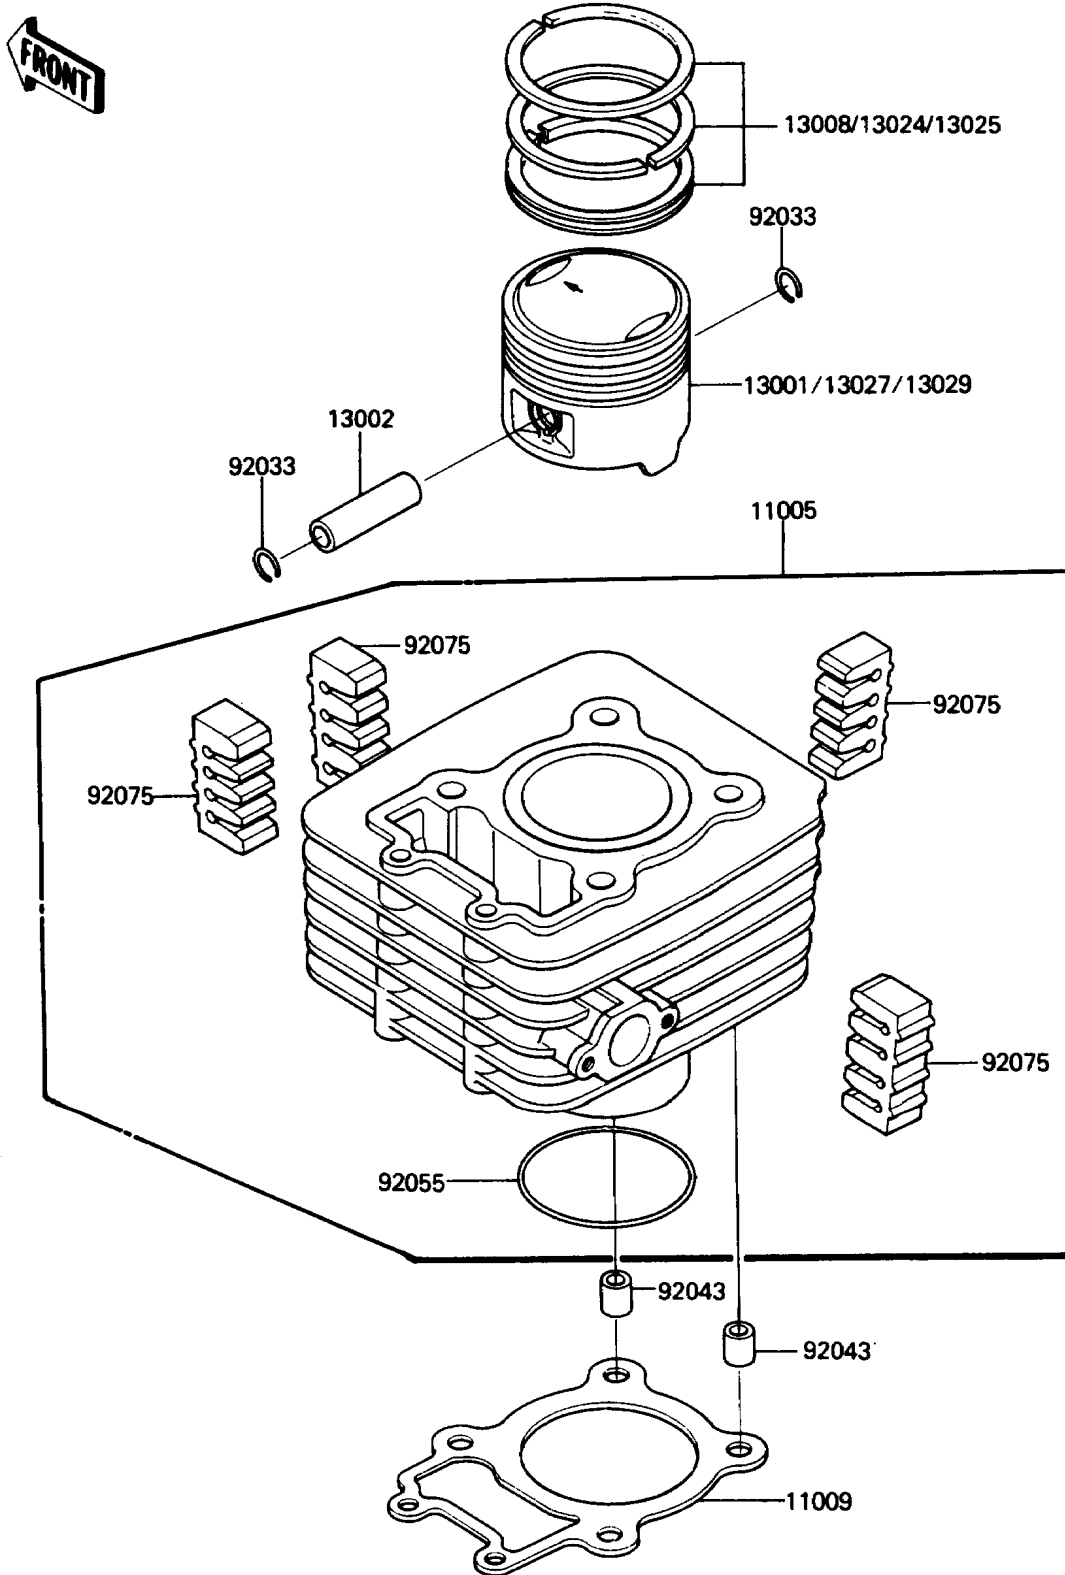

# 1986 Bayou 185 PARTS DIAGRAM

Cylinder/Piston(s)

E1120-0066

# 1986 Bayou 185 PARTS LIST

Cylinder/Piston(s)

ITEM NAME	PART NUMBER	QUANTITY
CYLINDER-ENGINE (Ref # 11005)	11005-1396	1
GASKET,CYLINDER BASE (Ref # 11009)	11009-1450	1
PISTON-ENGINE,STD (Ref # 13001)	13001-1182	1
PIN-PISTON (Ref # 13002)	13002-1001	1
RING-SET-PISTON,STD (Ref # 13008)	13008-1060	1
RING-SET-PISTON LL,O/S 1.00 (Ref # 13024)	13024-1060	1
RING-SET-PISTON L,O/S 0.50 (Ref # 13025)	13025-1060	1
PISTON-ENGINE LL,O/S 1.00 (Ref # 13027)	13027-1126	1
PISTON-ENGINE L,O/S 0.50 (Ref # 13029)	13029-1125	1
RING-SNAP,PISTON PIN (Ref # 92033)	92033-1151	2
PIN,DOWEL,10X14 (Ref # 92043)	92043-1037	2
RING-O,68.6MM (Ref # 92055)	92055-1178	1
DAMPER (Ref # 92075)	92075-1657	4