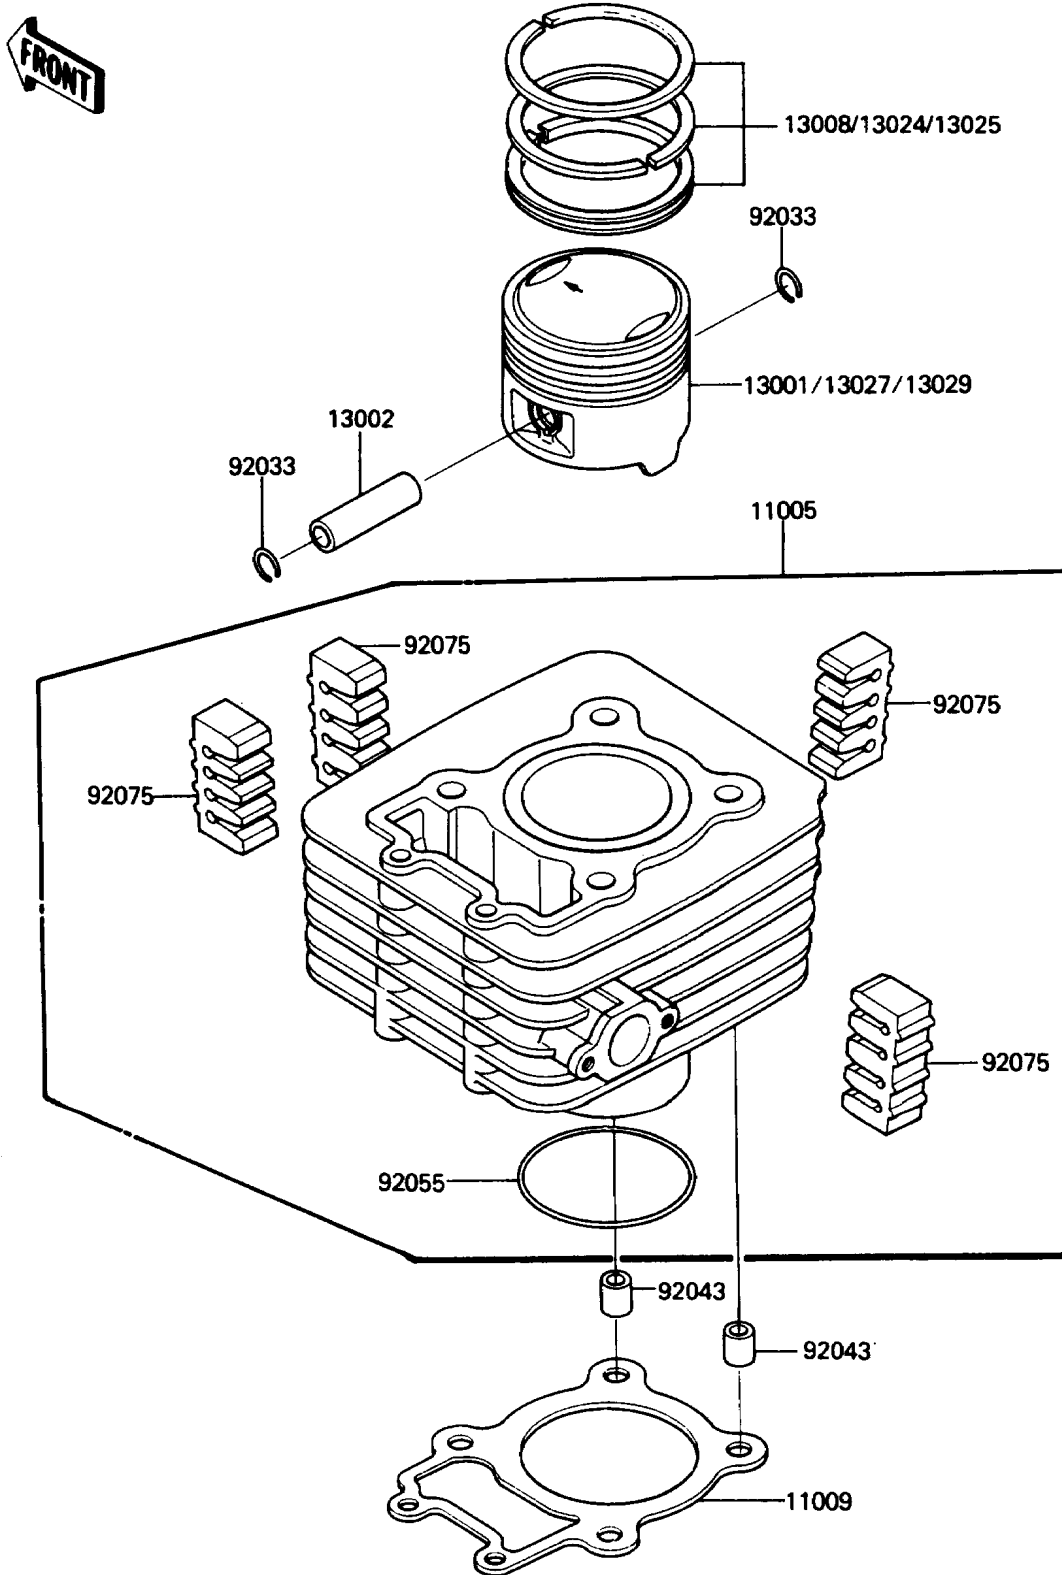

# 1986 Bayou 185 PARTS DIAGRAM

Cylinder/Piston(s)

E1120-0066

# 1986 Bayou 185 PARTS LIST

Cylinder/Piston(s)

ITEM NAME	PART NUMBER	QUANTITY
CYLINDER-ENGINE (Ref # 11005)	11005-1396	1
GASKET,CYLINDER BASE (Ref # 11009)	11009-1450	1
PISTON-ENGINE,STD (Ref # 13001)	13001-1182	1
PIN-PISTON (Ref # 13002)	13002-1001	1
RING-SET-PISTON,STD (Ref # 13008)	13008-1060	1
RING-SET-PISTON LL,O/S 1.00 (Ref # 13024)	13024-1060	1
RING-SET-PISTON L,O/S 0.50 (Ref # 13025)	13025-1060	1
PISTON-ENGINE LL,O/S 1.00 (Ref # 13027)	13027-1126	1
PISTON-ENGINE L,O/S 0.50 (Ref # 13029)	13029-1125	1
RING-SNAP,PISTON PIN (Ref # 92033)	92033-1151	2
PIN,DOWEL,10X14 (Ref # 92043)	92043-1037	2
RING-O,68.6MM (Ref # 92055)	92055-1178	1
DAMPER (Ref # 92075)	92075-1657	4