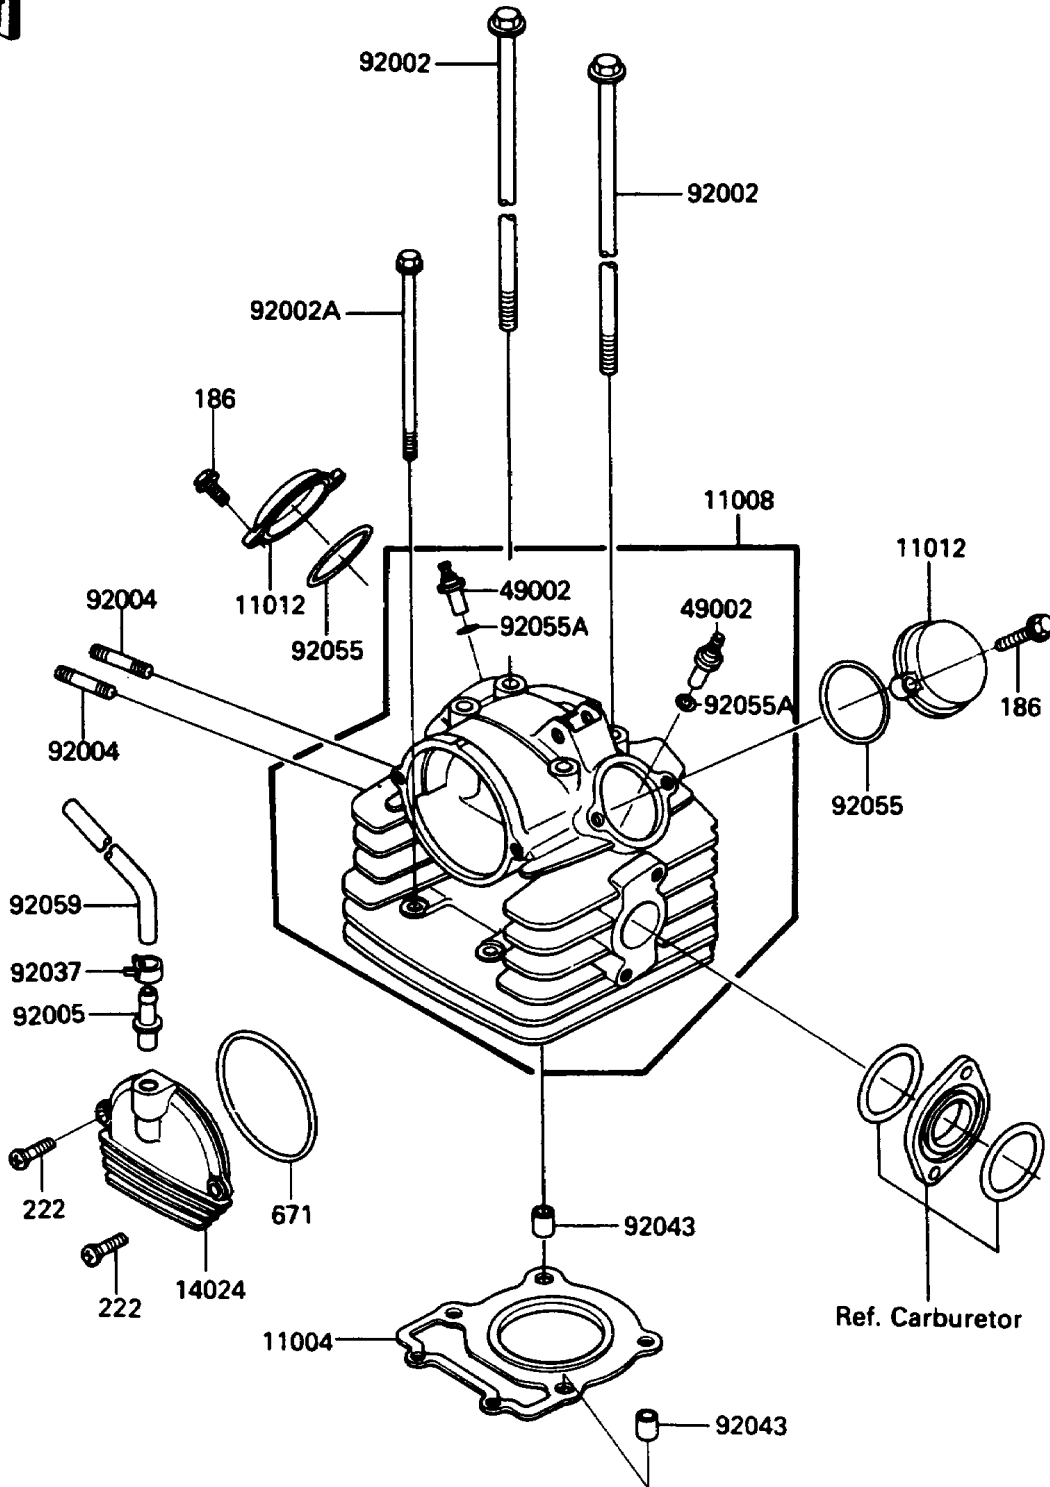

## 1988 Bayou 185 PARTS DIAGRAM

Cylinder Head

E1111-0168

## 1988 Bayou 185 PARTS LIST

Cylinder Head

ITEM NAME	PART NUMBER	QUANTITY
GASKET-HEAD (Ref # 11004)	11004-1124	1
HEAD-COMP-CYLINDER (Ref # 11008)	11008-1152	1
CAP,ROCKER ARM (Ref # 11012)	11012-1486	1
COVER,CAMSHAFT (Ref # 14024)	14025-1974	1
GUIDE-VALVE (Ref # 49002)	49002-1058	1
BOLT,8X211 (Ref # 92002)	92001-1892	1
BOLT,6X97 (Ref # 92002A)	92001-1893	1
STUD,6X30 (Ref # 92004)	92004-1128	1
FITTING,BREATHER PIPE (Ref # 92005)	92005-1124	1
CLAMP (Ref # 92037)	92037-1181	1
PIN,DOWEL,10X14 (Ref # 92043)	92043-1037	1
RING-O,53.5X2.6 (Ref # 92055)	92055-112	1
RING-O,VALVE GUIDE (Ref # 92055A)	92055-1177	1
TUBE,BREATHER (Ref # 92059)	92059-1552	1
BOLT-UPSET-WP (Ref # 186)	186G0625	1
SCREW-CSK-RD-CROS,6X16 (Ref # 222)	222E0616	1
O RING,95MM (Ref # 671)	671B2595	1