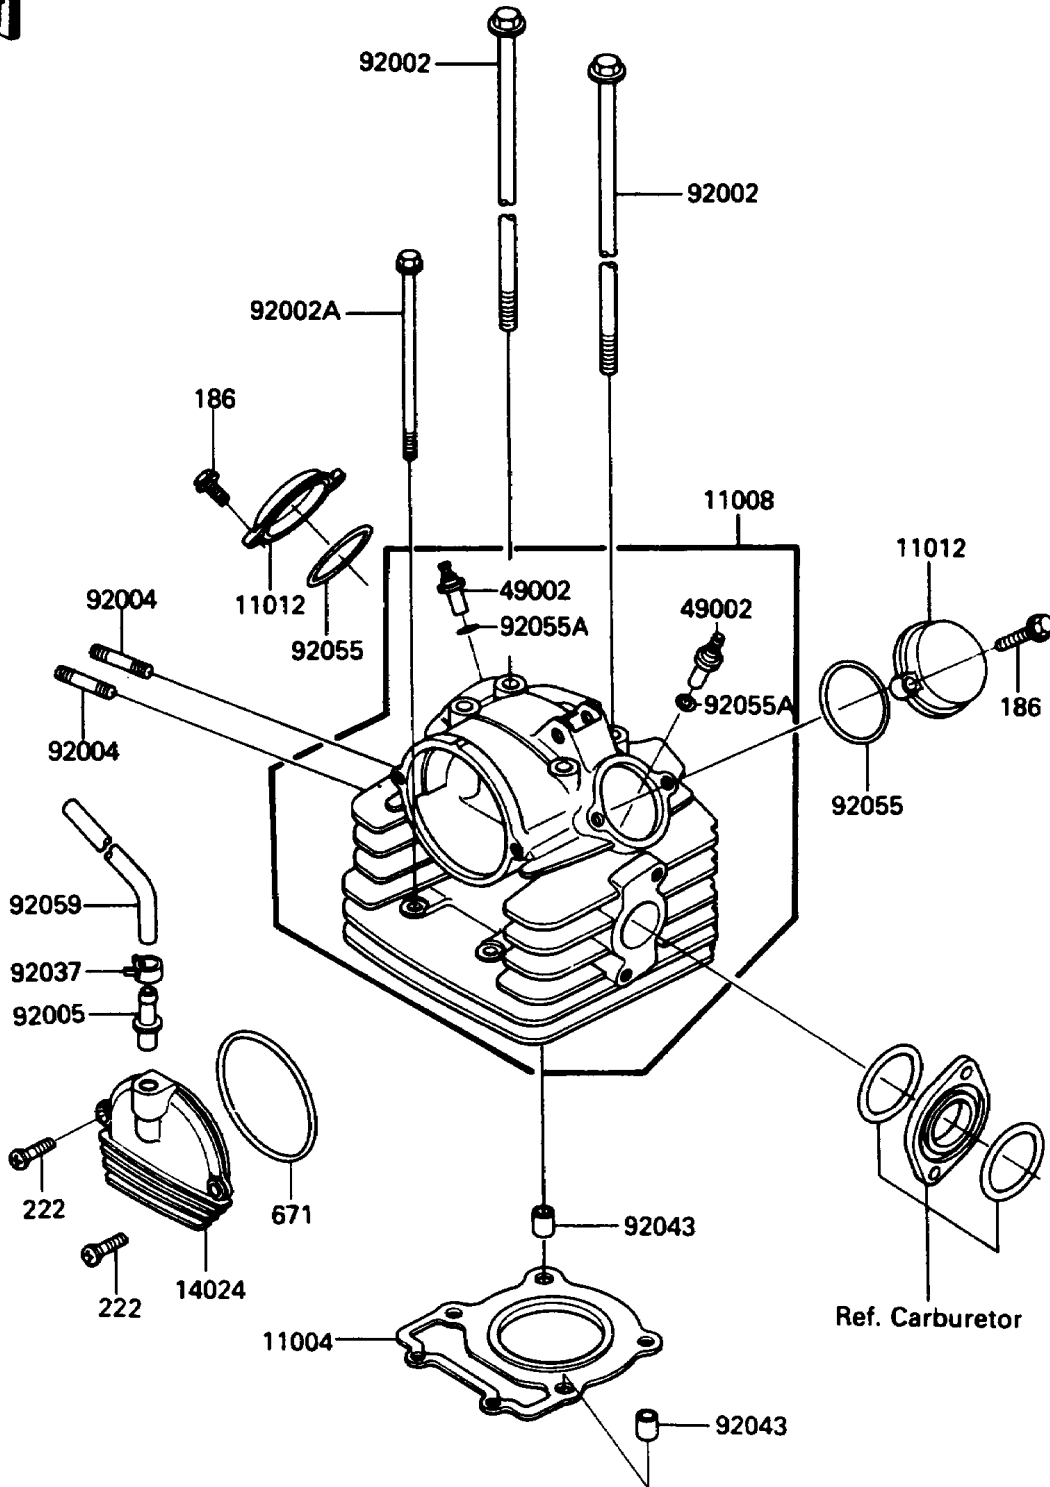

1987 Bayou 185 PARTS DIAGRAM

Cylinder Head

E1111-0168

1987 Bayou 185 PARTS LIST

Cylinder Head

ITEM NAME	PART NUMBER	QUANTITY
GASKET-HEAD (Ref # 11004)	11004-1124	1
HEAD-COMP-CYLINDER (Ref # 11008)	11008-1152	1
CAP,ROCKER ARM (Ref # 11012)	11012-1486	1
COVER,CAMSHAFT (Ref # 14024)	14025-1974	1
GUIDE-VALVE (Ref # 49002)	49002-1058	1
BOLT,8X211 (Ref # 92002)	92001-1892	1
BOLT,6X97 (Ref # 92002A)	92001-1893	1
STUD,6X30 (Ref # 92004)	92004-1128	1
FITTING,BREATHER PIPE (Ref # 92005)	92005-1124	1
CLAMP (Ref # 92037)	92037-1181	1
PIN,DOWEL,10X14 (Ref # 92043)	92043-1037	1
RING-O,53.5X2.6 (Ref # 92055)	92055-112	1
RING-O,VALVE GUIDE (Ref # 92055A)	92055-1177	1
TUBE,BREATHER (Ref # 92059)	92059-1552	1
BOLT-UPSET-WP (Ref # 186)	186G0625	1
SCREW-CSK-RD-CROS,6X16 (Ref # 222)	222E0616	1
O RING,95MM (Ref # 671)	671B2595	1