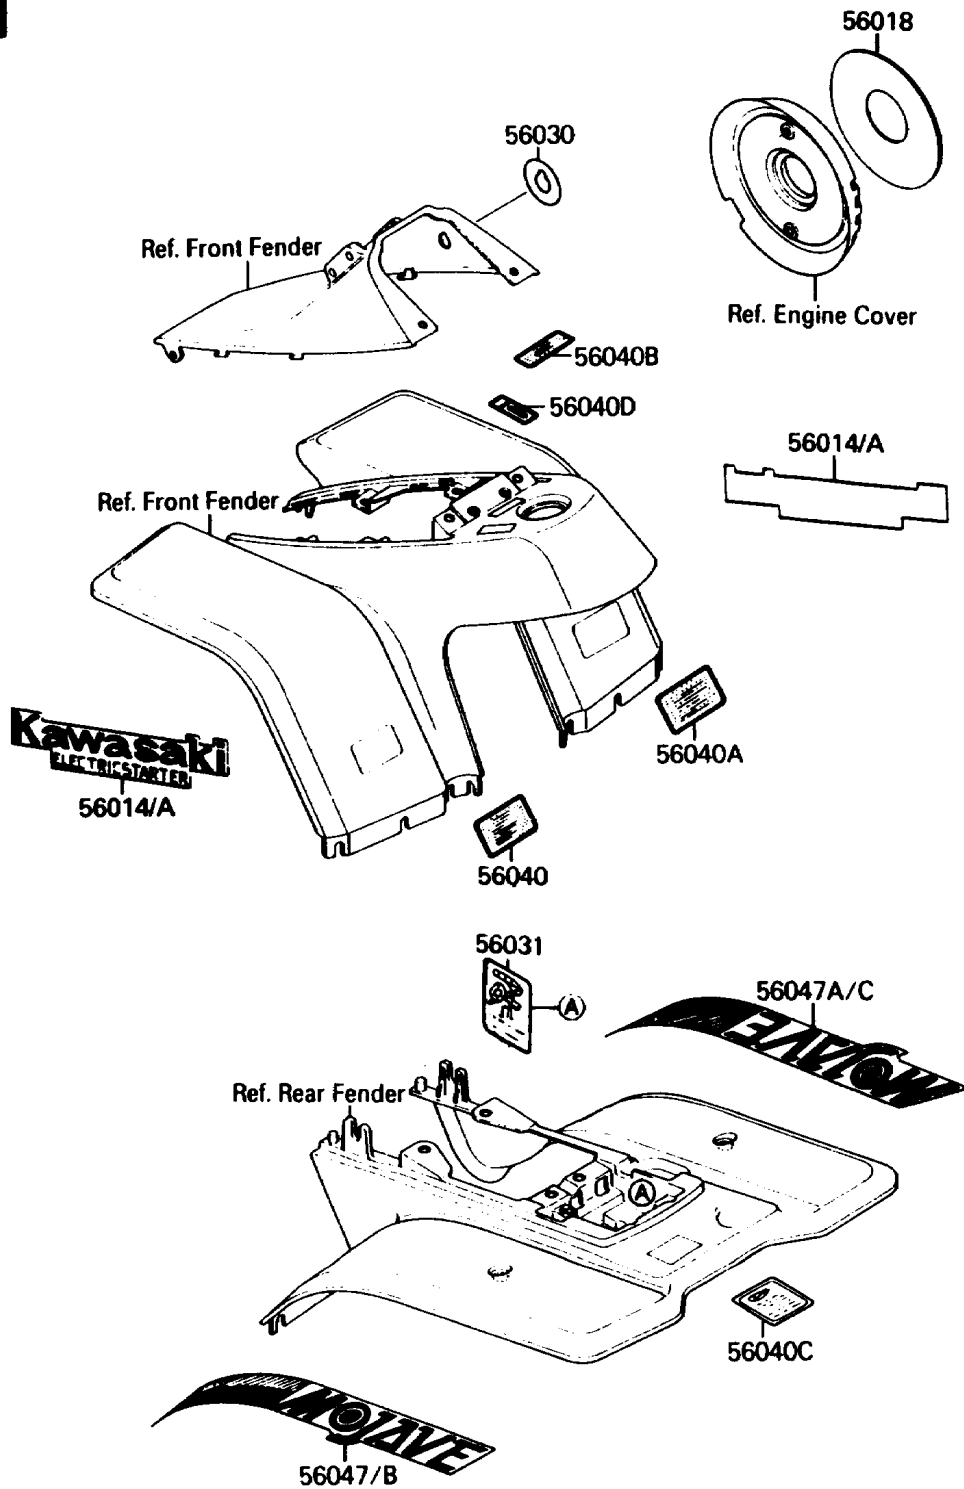

# 1988 Mojave 110E

## PARTS DIAGRAM

Labels

F2860-0575

## PARTS LIST

### Labels

| ITEM NAME                                     | PART NUMBER | QUANTITY |
|---|-------------|----------|
| EMBLEM,FRONT FENDER,WHITE (Ref # 56014)       | 56014-1152  | 2        |
| EMBLEM,FRONT FENDER,RED (Ref # 56014A)        | 56014-1154  | 2        |
| MARK,ENGINE COVER (Ref # 56018)               | 56018-1397  | 2        |
| LABEL,IGNITION SWITCH (Ref # 56030)           | 56030-1086  | 1        |
| LABEL-MANUAL,BATTERY VENT (Ref # 56031)       | 56031-1507  | 1        |
| LABEL-WARNING,OFF ROAD ONLY (Ref # 56040)     | 56040-1175  | 1        |
| LABEL-WARNING,IMPORTANT NOTICE (Ref # 56040A) | 56040-1176  | 1        |
| LABEL-WARNING,REFUELING (Ref # 56040B)        | 56040-1177  | 1        |
| LABEL-WARNING,IMPORTANT INFO (Ref # 56040C)   | 56040-1203  | 1        |
| LABEL-WARNING,SHIFT PATTERN (Ref # 56040D)    | 56040-1204  | 1        |
| PATTERN,REAR FENDER,LH,WHITE (Ref # 56047)    | 56047-1183  | 1        |
| PATTERN,REAR FENDER,RH,WHITE (Ref # 56047A)   | 56047-1184  | 1        |
| PATTERN,REAR FENDER,LH,RED (Ref # 56047B)     | 56047-1185  | 1        |
| PATTERN,REAR FENDER,RH,RED (Ref # 56047C)     | 56047-1186  | 1        |