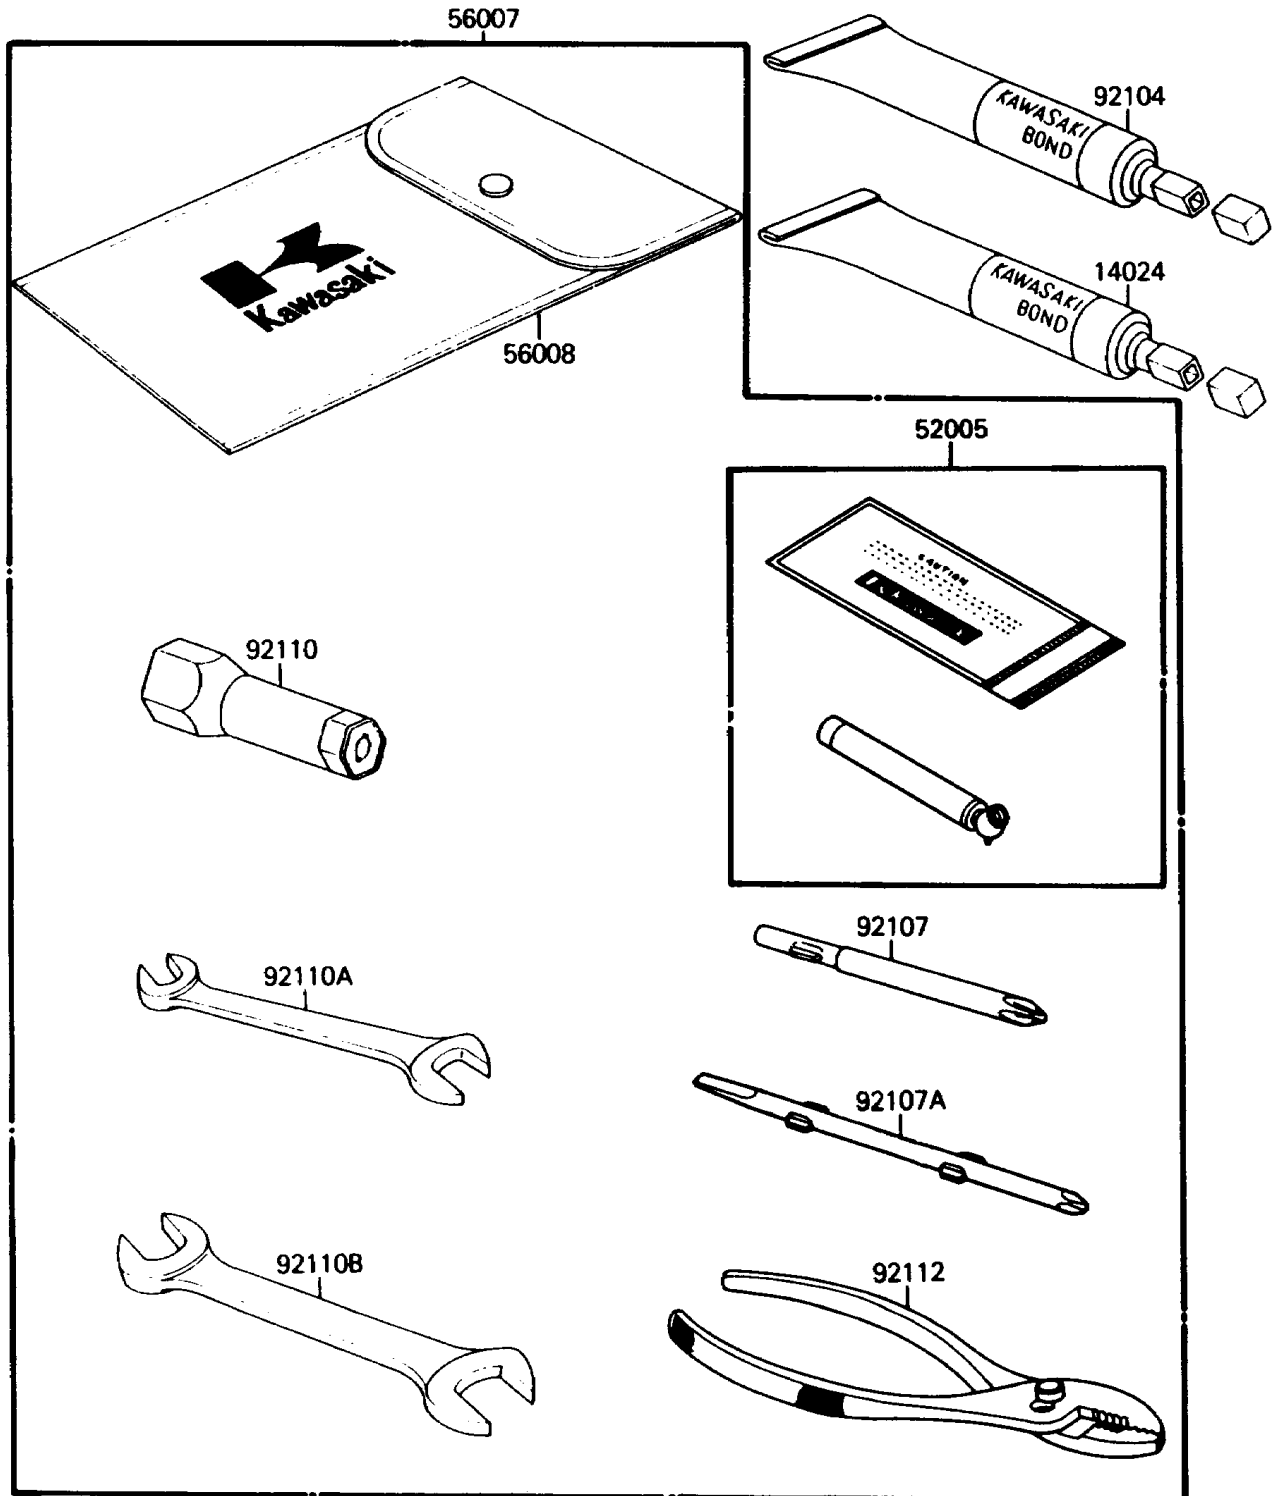

1987 Mojave 110E PARTS DIAGRAM

Owner's Tools

F2870-0234

1987 Mojave 110E PARTS LIST

Owner's Tools

ITEM NAME	PART NUMBER	QUANTITY
THREE BOND TB1211,HT/RS,WHITE (Ref # 14024)	56019-120	1
GAUGE,AIR (Ref # 52005)	52005-1082	1
TOOLKIT (Ref # 56007)	56007-1242	1
BAG,TOOL (Ref # 56008)	56008-1007	1
GASKET-LIQUID,TUBE,100G,SILVER (Ref # 92104)	92104-002	1
TOOL-DRIVER,#3PHILLIPS (Ref # 92107)	92107-005	1
TOOL-DRIVER,#2PHILLIPS&SLOT (Ref # 92107A)	92107-1051	1
TOOL-WRENCH,BOX,16MM (Ref # 92110)	92110-1116	1
TOOL-WRENCH,OPEN END,10X12 (Ref # 92110A)	92110-1117	1
TOOL-WRENCH,OPEN END,14X17 (Ref # 92110B)	92126-003	1
TOOL-PLIERS (Ref # 92112)	92112-003	1