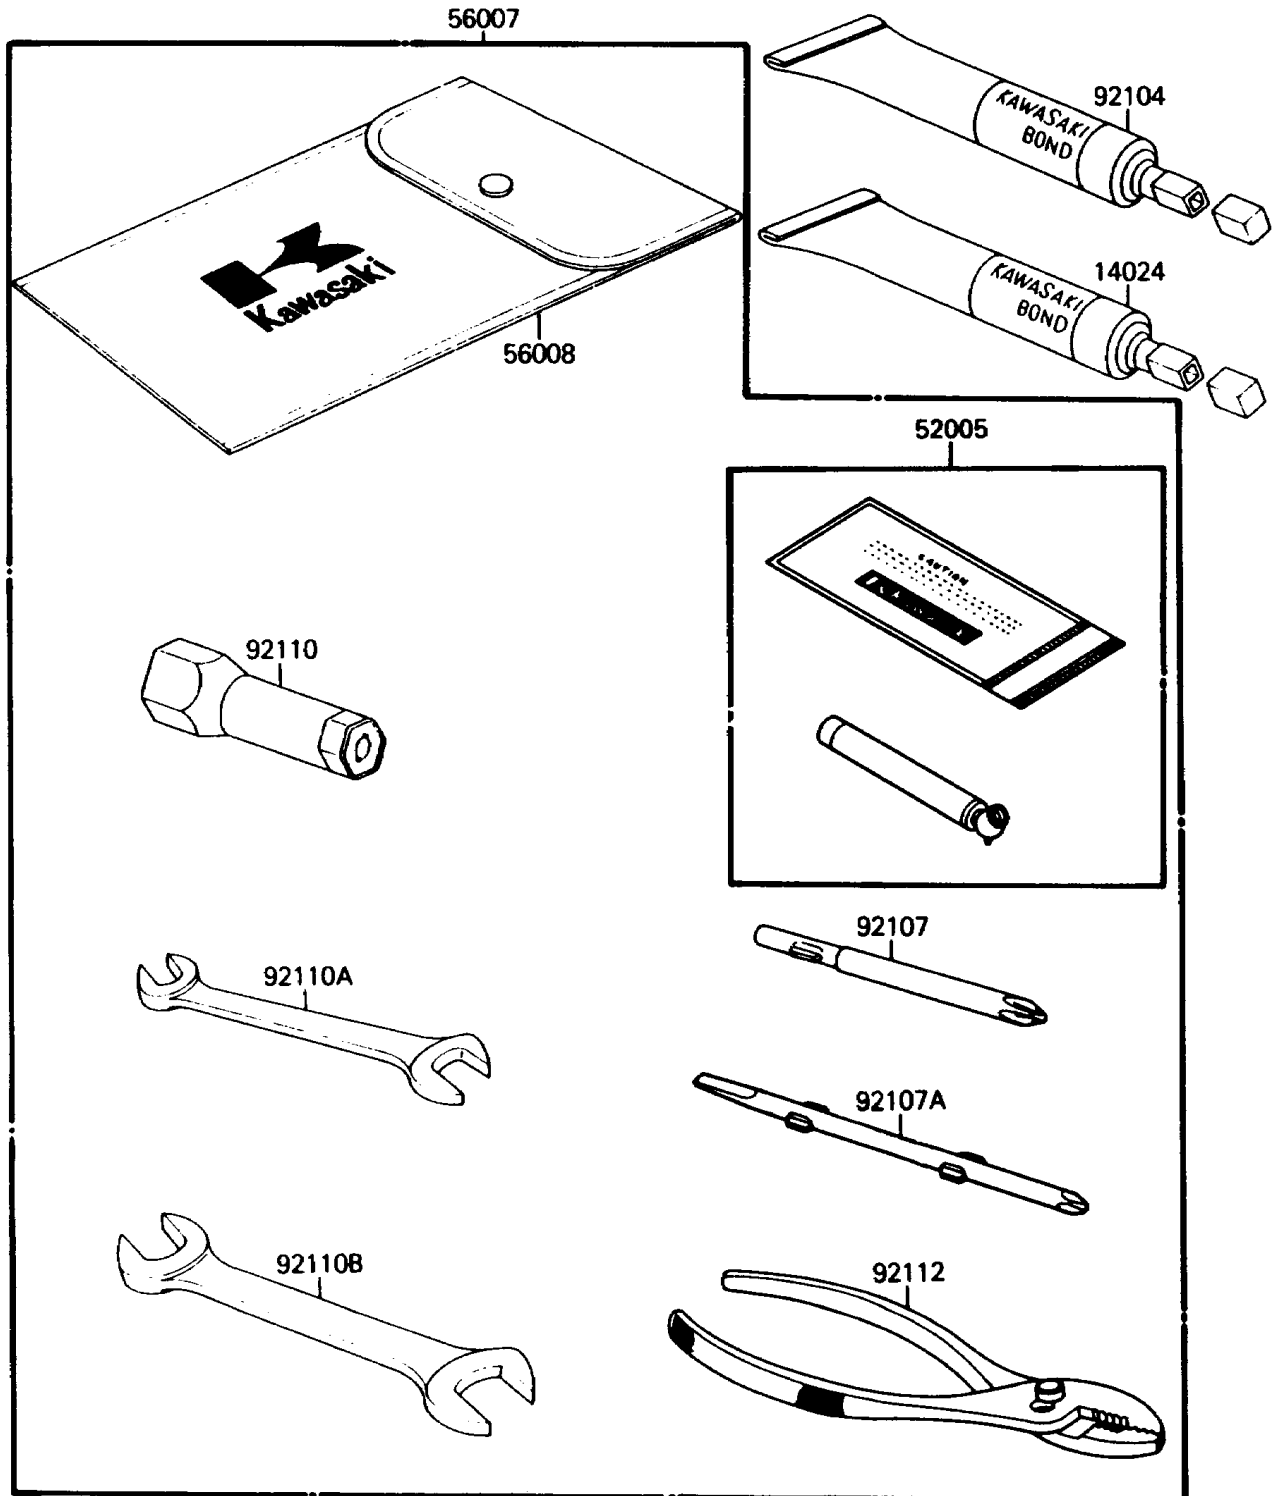

# 1987 Mojave 110E PARTS DIAGRAM

Owner's Tools

F2870-0234

## 1987 Mojave 110E PARTS LIST

### Owner's Tools

ITEM NAME	PART NUMBER	QUANTITY
THREE BOND TB1211,HT/RS,WHITE (Ref # 14024)	56019-120	1
GAUGE,AIR (Ref # 52005)	52005-1082	1
TOOLKIT (Ref # 56007)	56007-1242	1
BAG,TOOL (Ref # 56008)	56008-1007	1
GASKET-LIQUID,TUBE,100G,SILVER (Ref # 92104)	92104-002	1
TOOL-DRIVER,#3PHILLIPS (Ref # 92107)	92107-005	1
TOOL-DRIVER,#2PHILLIPS&SLOT (Ref # 92107A)	92107-1051	1
TOOL-WRENCH,BOX,16MM (Ref # 92110)	92110-1116	1
TOOL-WRENCH,OPEN END,10X12 (Ref # 92110A)	92110-1117	1
TOOL-WRENCH,OPEN END,14X17 (Ref # 92110B)	92126-003	1
TOOL-PLIERS (Ref # 92112)	92112-003	1