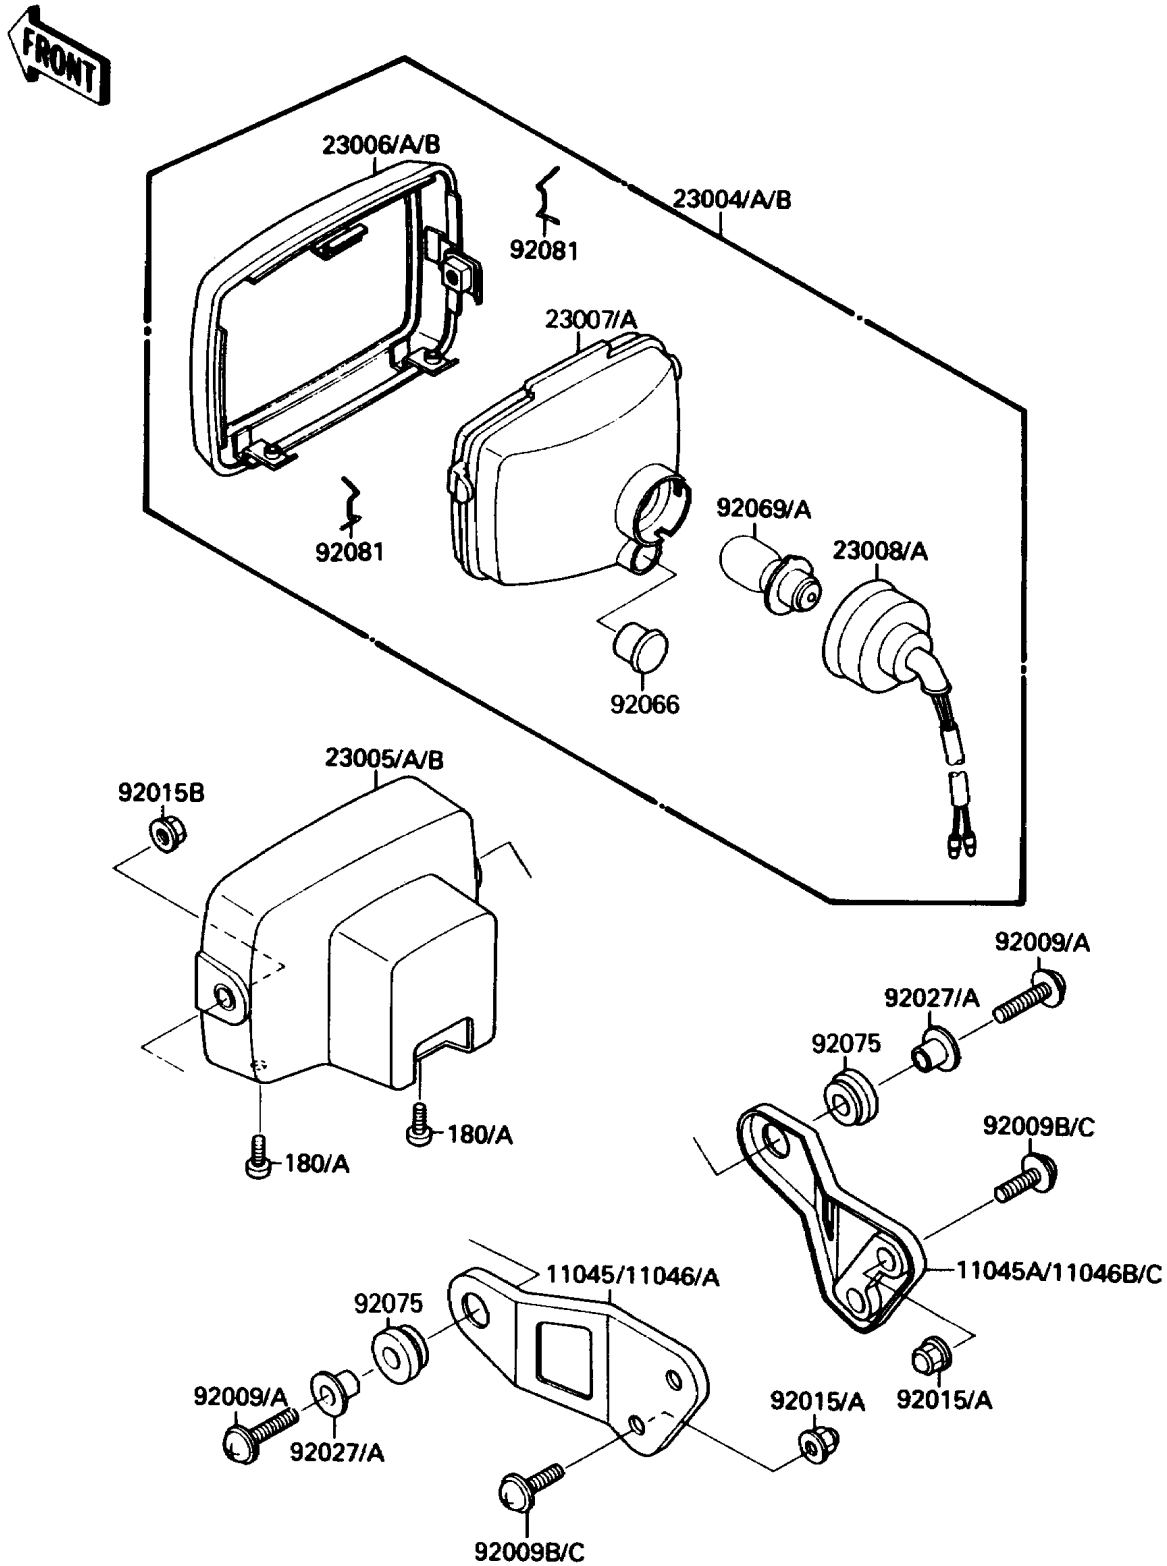

## 1987 Mojave 110E PARTS DIAGRAM

Headlight(s)

F27 10-0277

## 1987 Mojave 110E PARTS LIST

Headlight(s)

ITEM NAME	PART NUMBER	QUANTITY
BRACKET,HEAD LAMP,LH (Ref # 11045)	11045-1133	1
BRACKET,HEAD LAMP,RH (Ref # 11045A)	11045-1213	1
LAMP-HEAD (Ref # 23004)	23004-1204	1
BODY-COMP-HEAD LAMP,BLACK (Ref # 23005)	23005-1018-6Z	1
RIM-LAMP (Ref # 23006)	23006-1058	1
LENS-COMP,HEAD LAMP (Ref # 23007)	23007-1158	1
SOCKET-ASSY,HEAD LAMP (Ref # 23008)	23008-1323	1
SCREW,6X28,BLACK (Ref # 92009A)	92009-1400	1
SCREW,6X25 (Ref # 92009B)	92009-1465	1
NUT,CAP,6MM,BLACK (Ref # 92015A)	92015-1170	1
NUT,FLANGED,6MM (Ref # 92015B)	92015-1367	1
COLLAR (Ref # 92027)	92027-1767	1
PLUG,HEAD LAMP (Ref # 92066)	92066-1081	1
BULB,12V 25W (Ref # 92069A)	92069-1067	1
DAMPER (Ref # 92075)	92075-277	1
SPRING (Ref # 92081)	92081-1421	1
BOLT-UPSET-WS (Ref # 180A)	180C0512	1